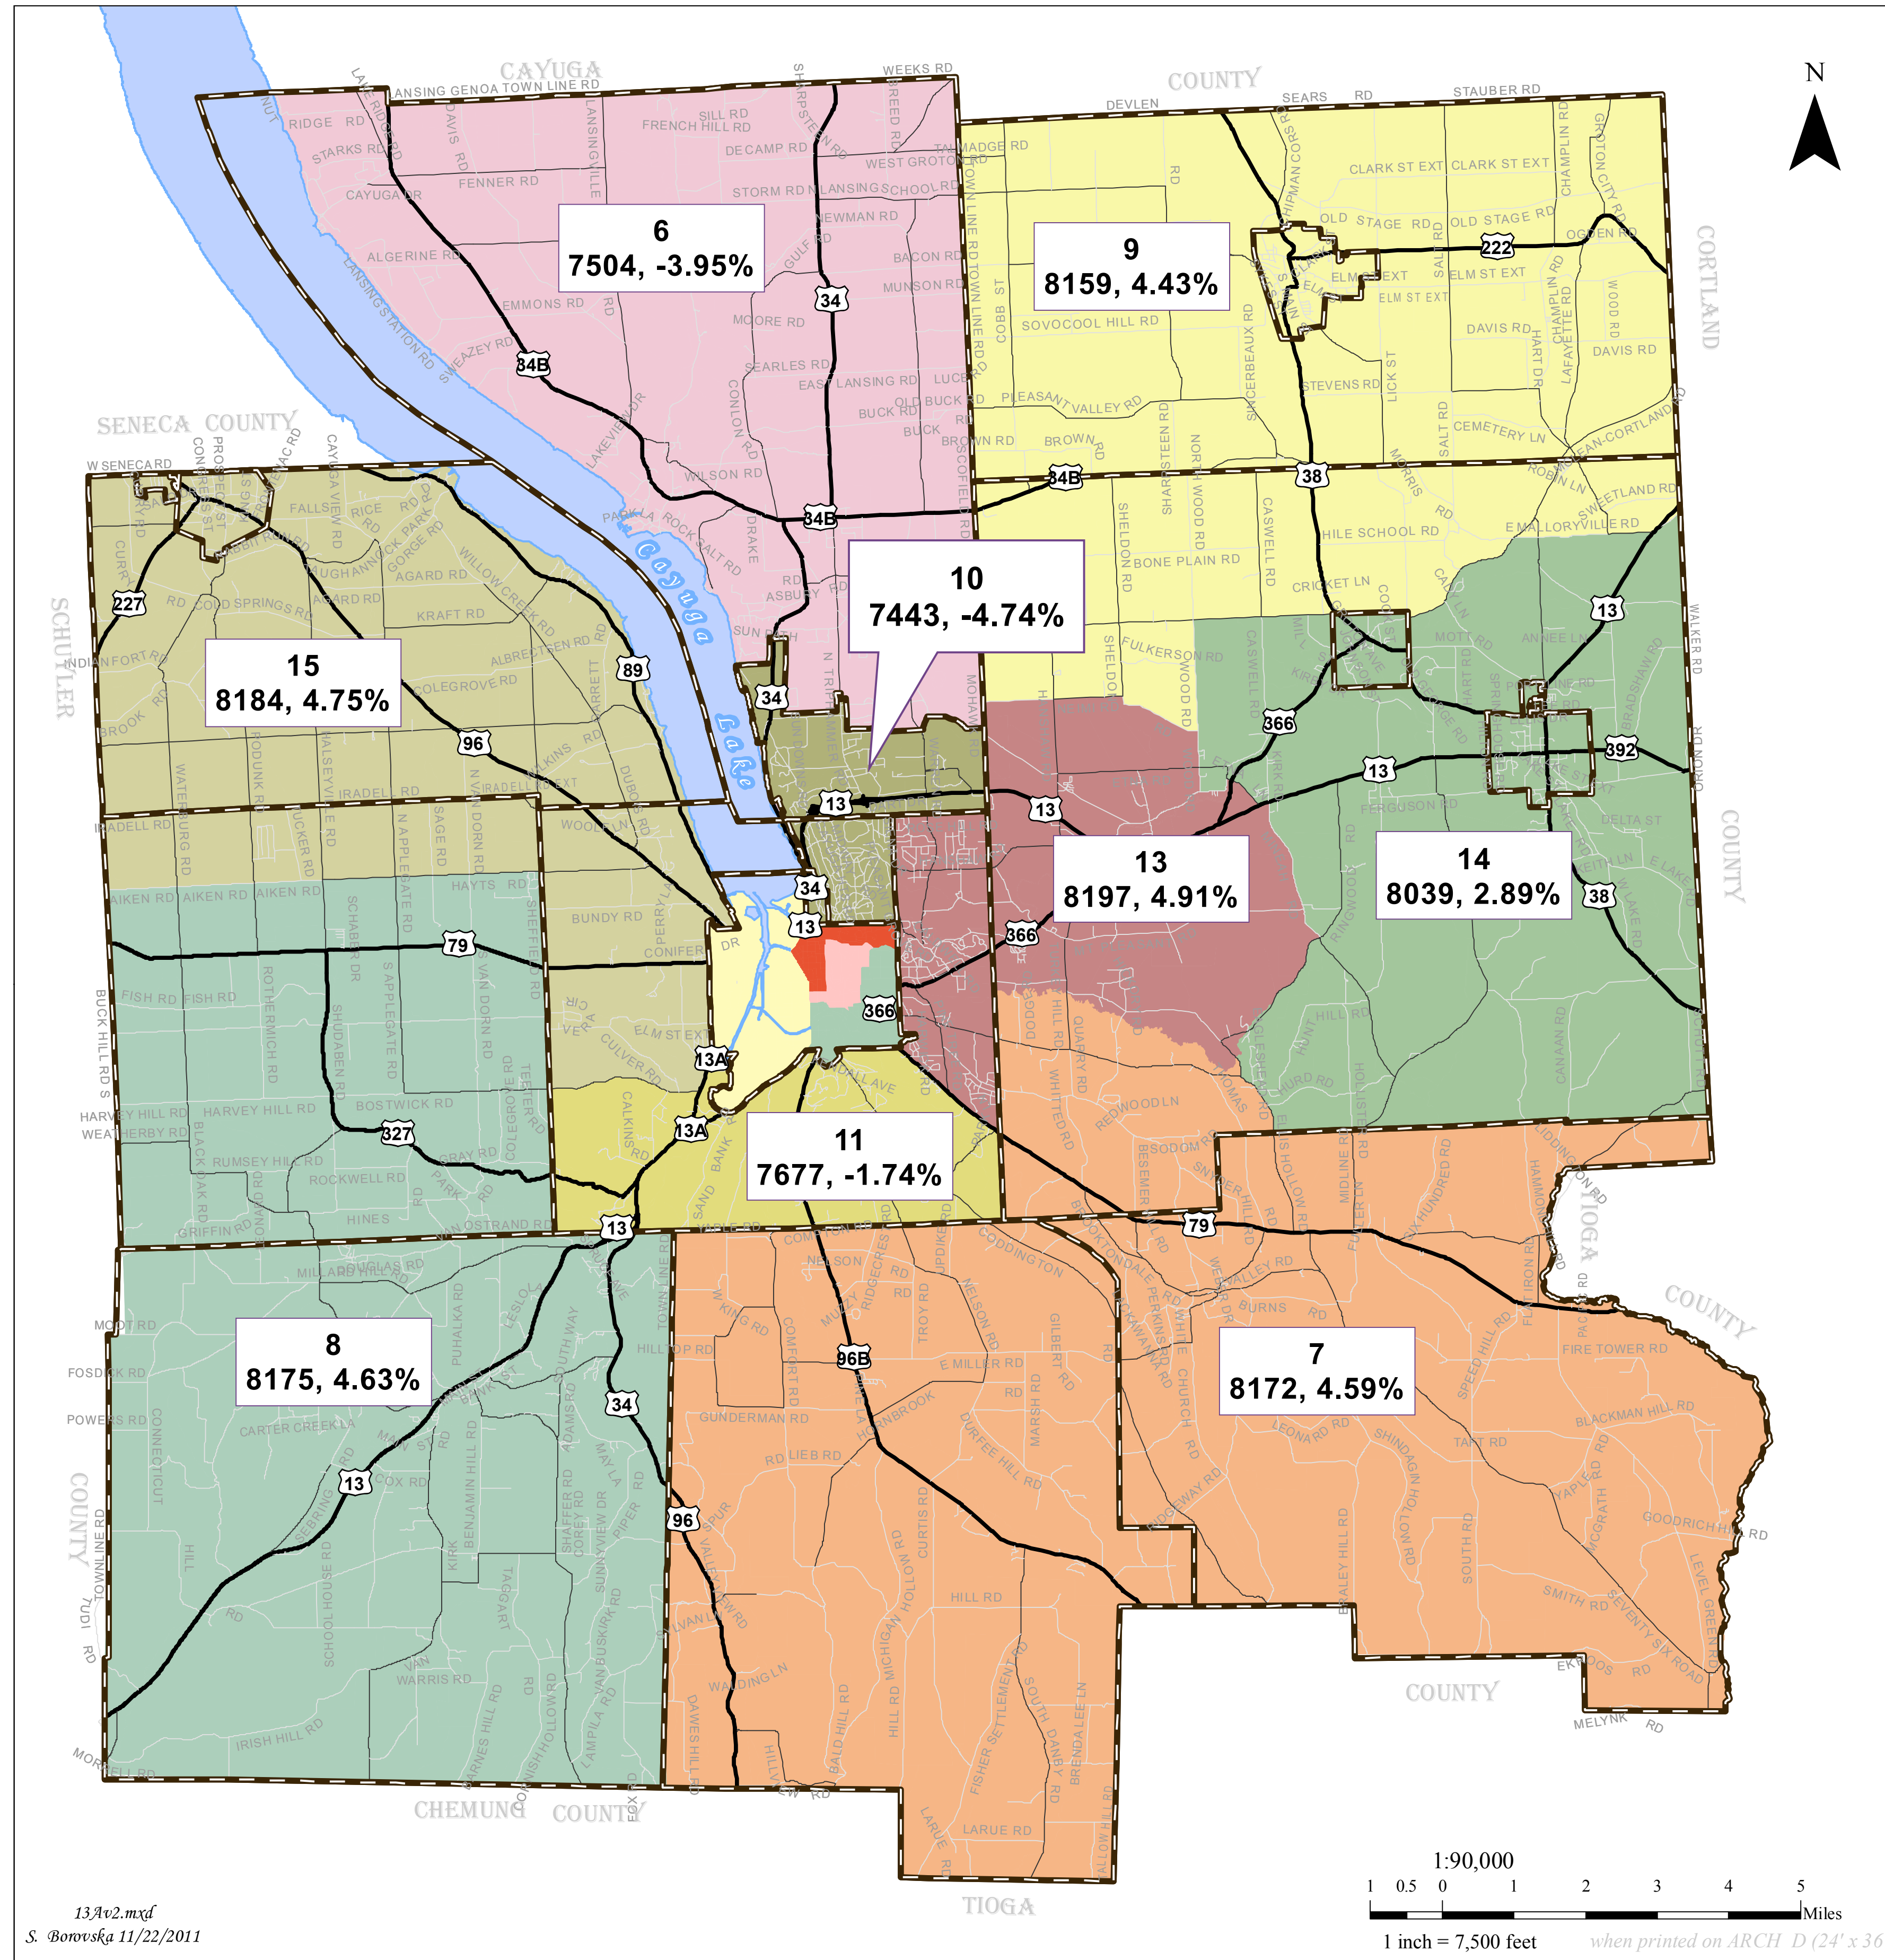

Tompkins County Redistricting

Scenario 13 A - v.3

Legend

Municipal Boundary

Legislative Election Districts

002	006	011
003	007	013
004	008	014
005	009	015
	010	

Total Deviation 9.65 %

Ideal Population - 13 Legislative Districts
7813 Per District, 2010

Leg. Dist. No. **3**
Census 2010 **6218, -3.35%** Deviation from Ideal for 2010

Calculations based on Tompkins County 2010 population total of 101,564 as reported by the U.S. Census Bureau.

Tompkins County GIS Division / ITS
www.tompkins-co.org/gis