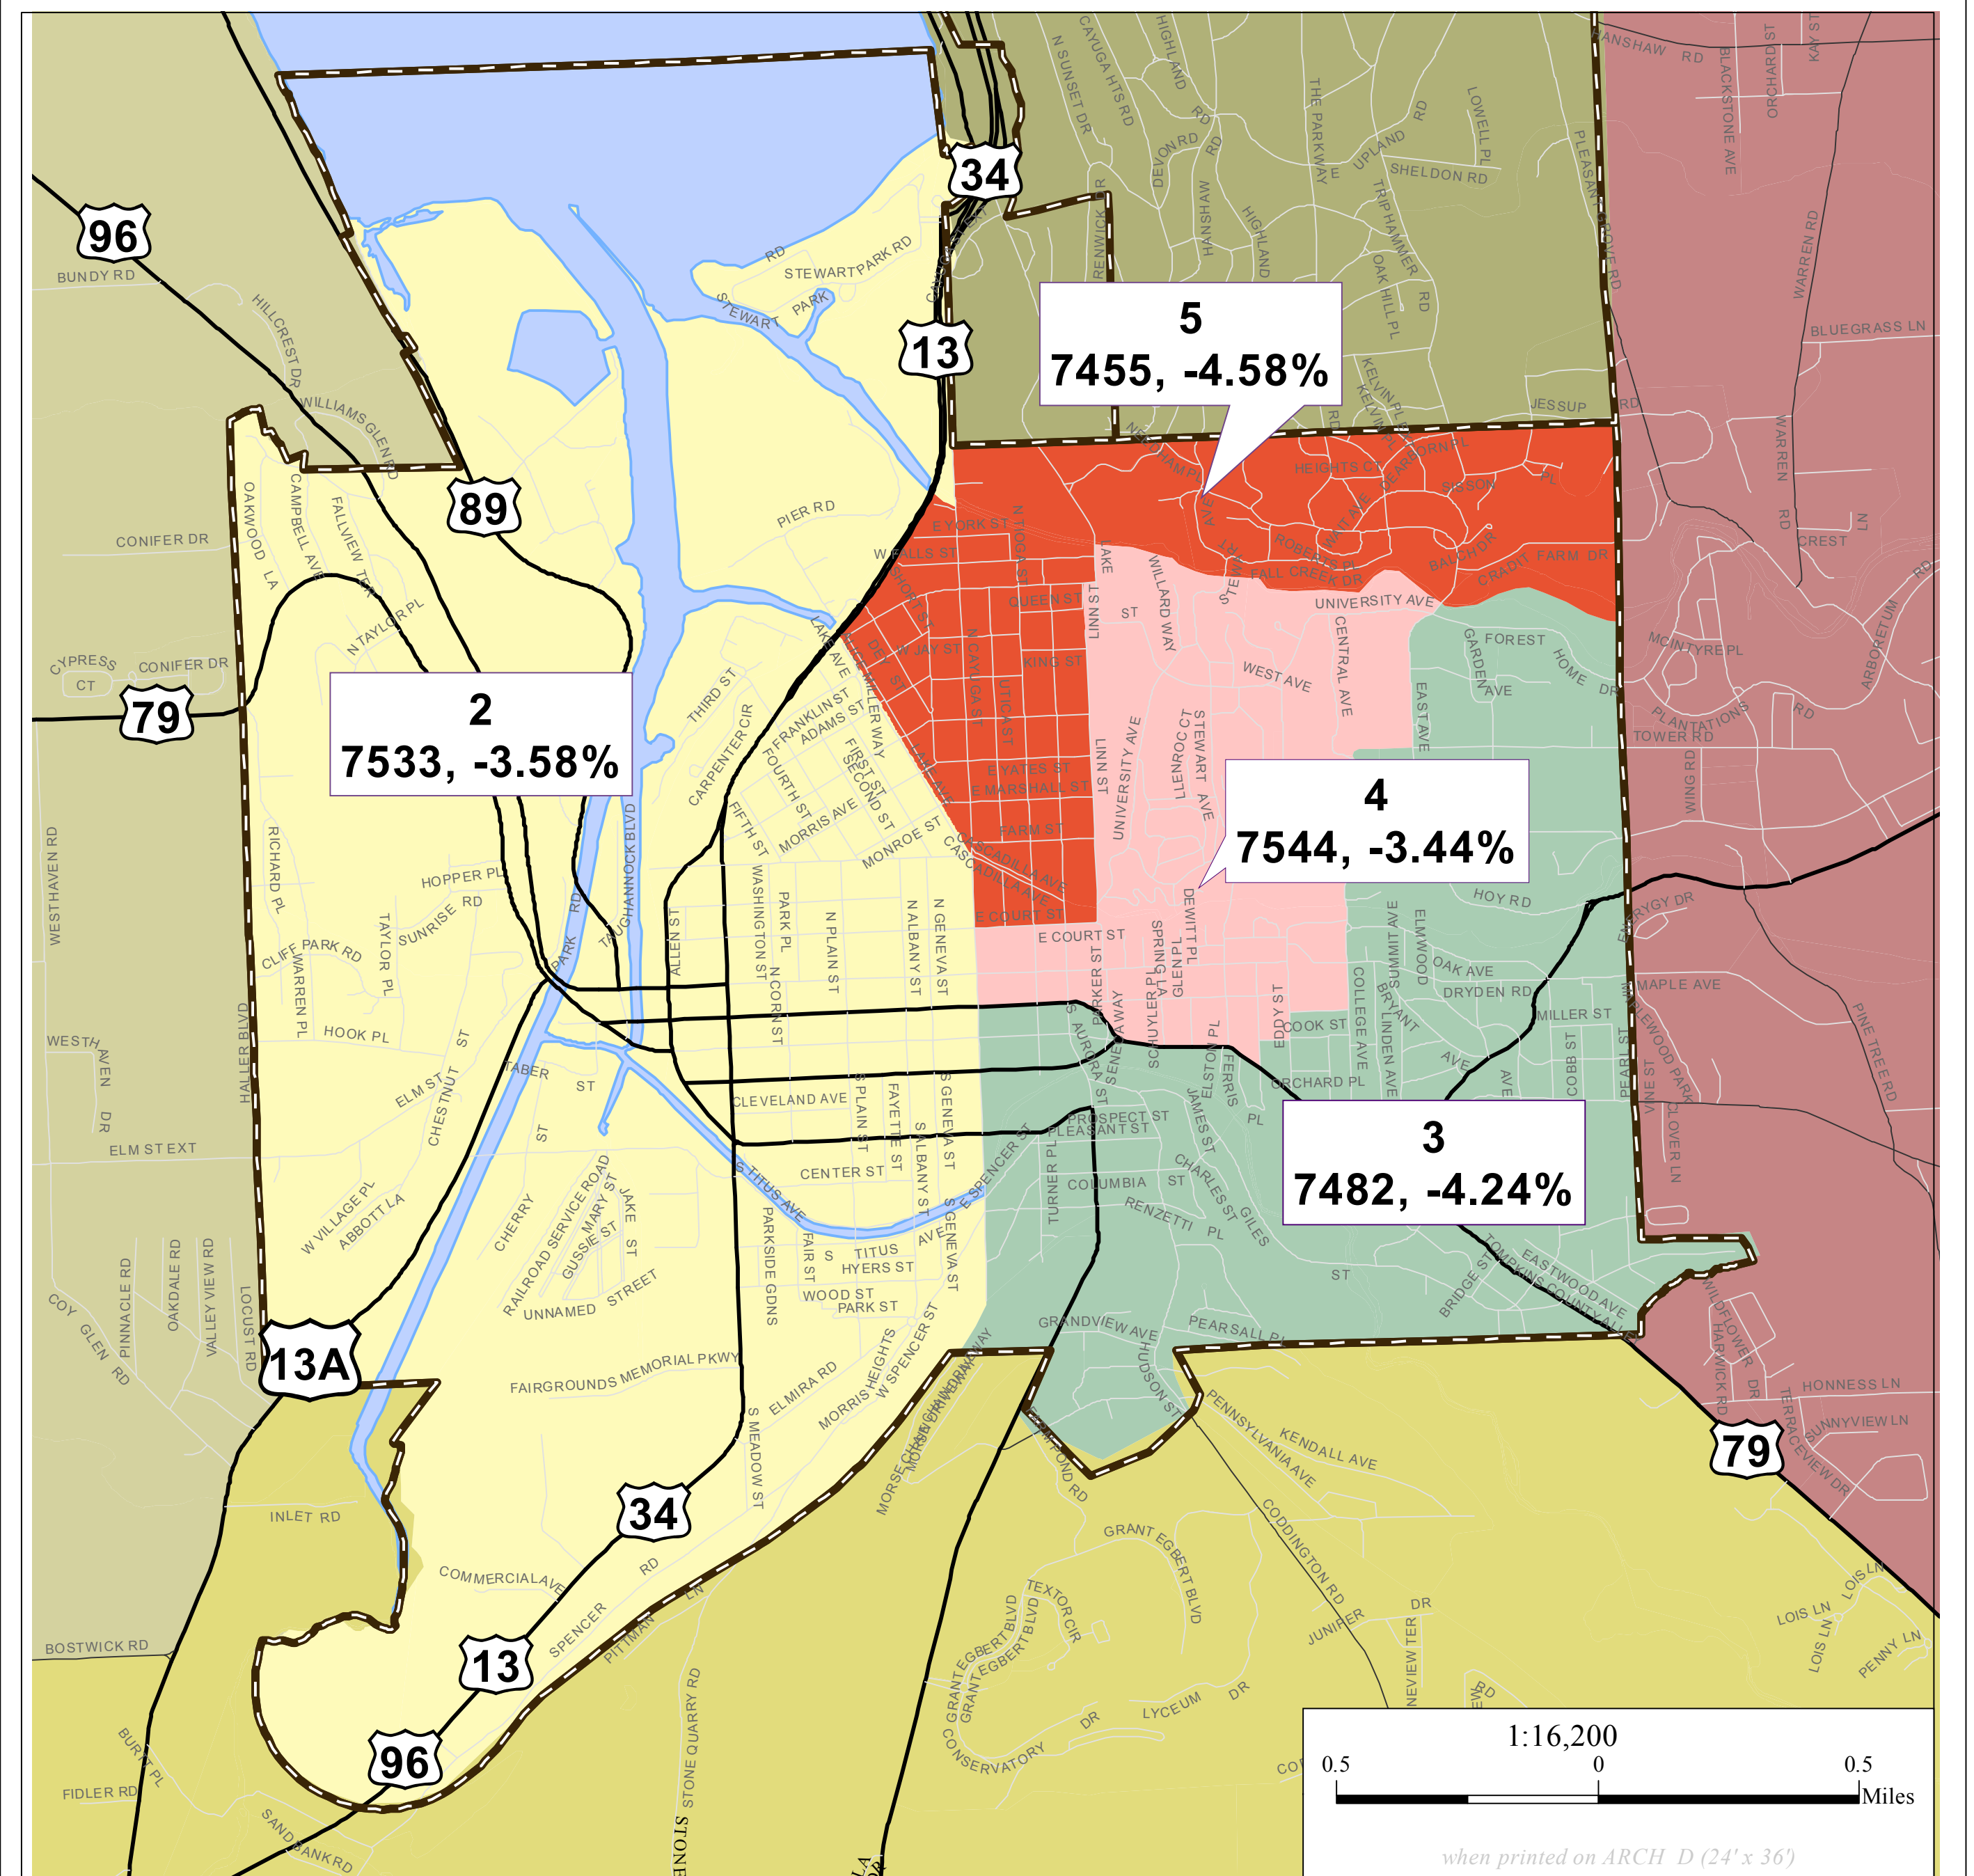

Tompkins County Redistricting

Scenario 13 A - v.3

Legend

Municipal Boundary

Legislative Election Districts

002	006	011
003	007	013
004	008	014
005	009	015
	010	

Total Deviation 9.65 %

Ideal Population - 13 Legislative Districts
7813 Per District, 2010

Leg. Dist. No. **3**
Census 2010 **6218, -3.35%** Deviation from Ideal for 2010

Calculations based on Tompkins County 2010 population total of 101,564 as reported by the U.S. Census Bureau.

Tompkins County GIS Division / ITS
www.tompkins-co.org/gis