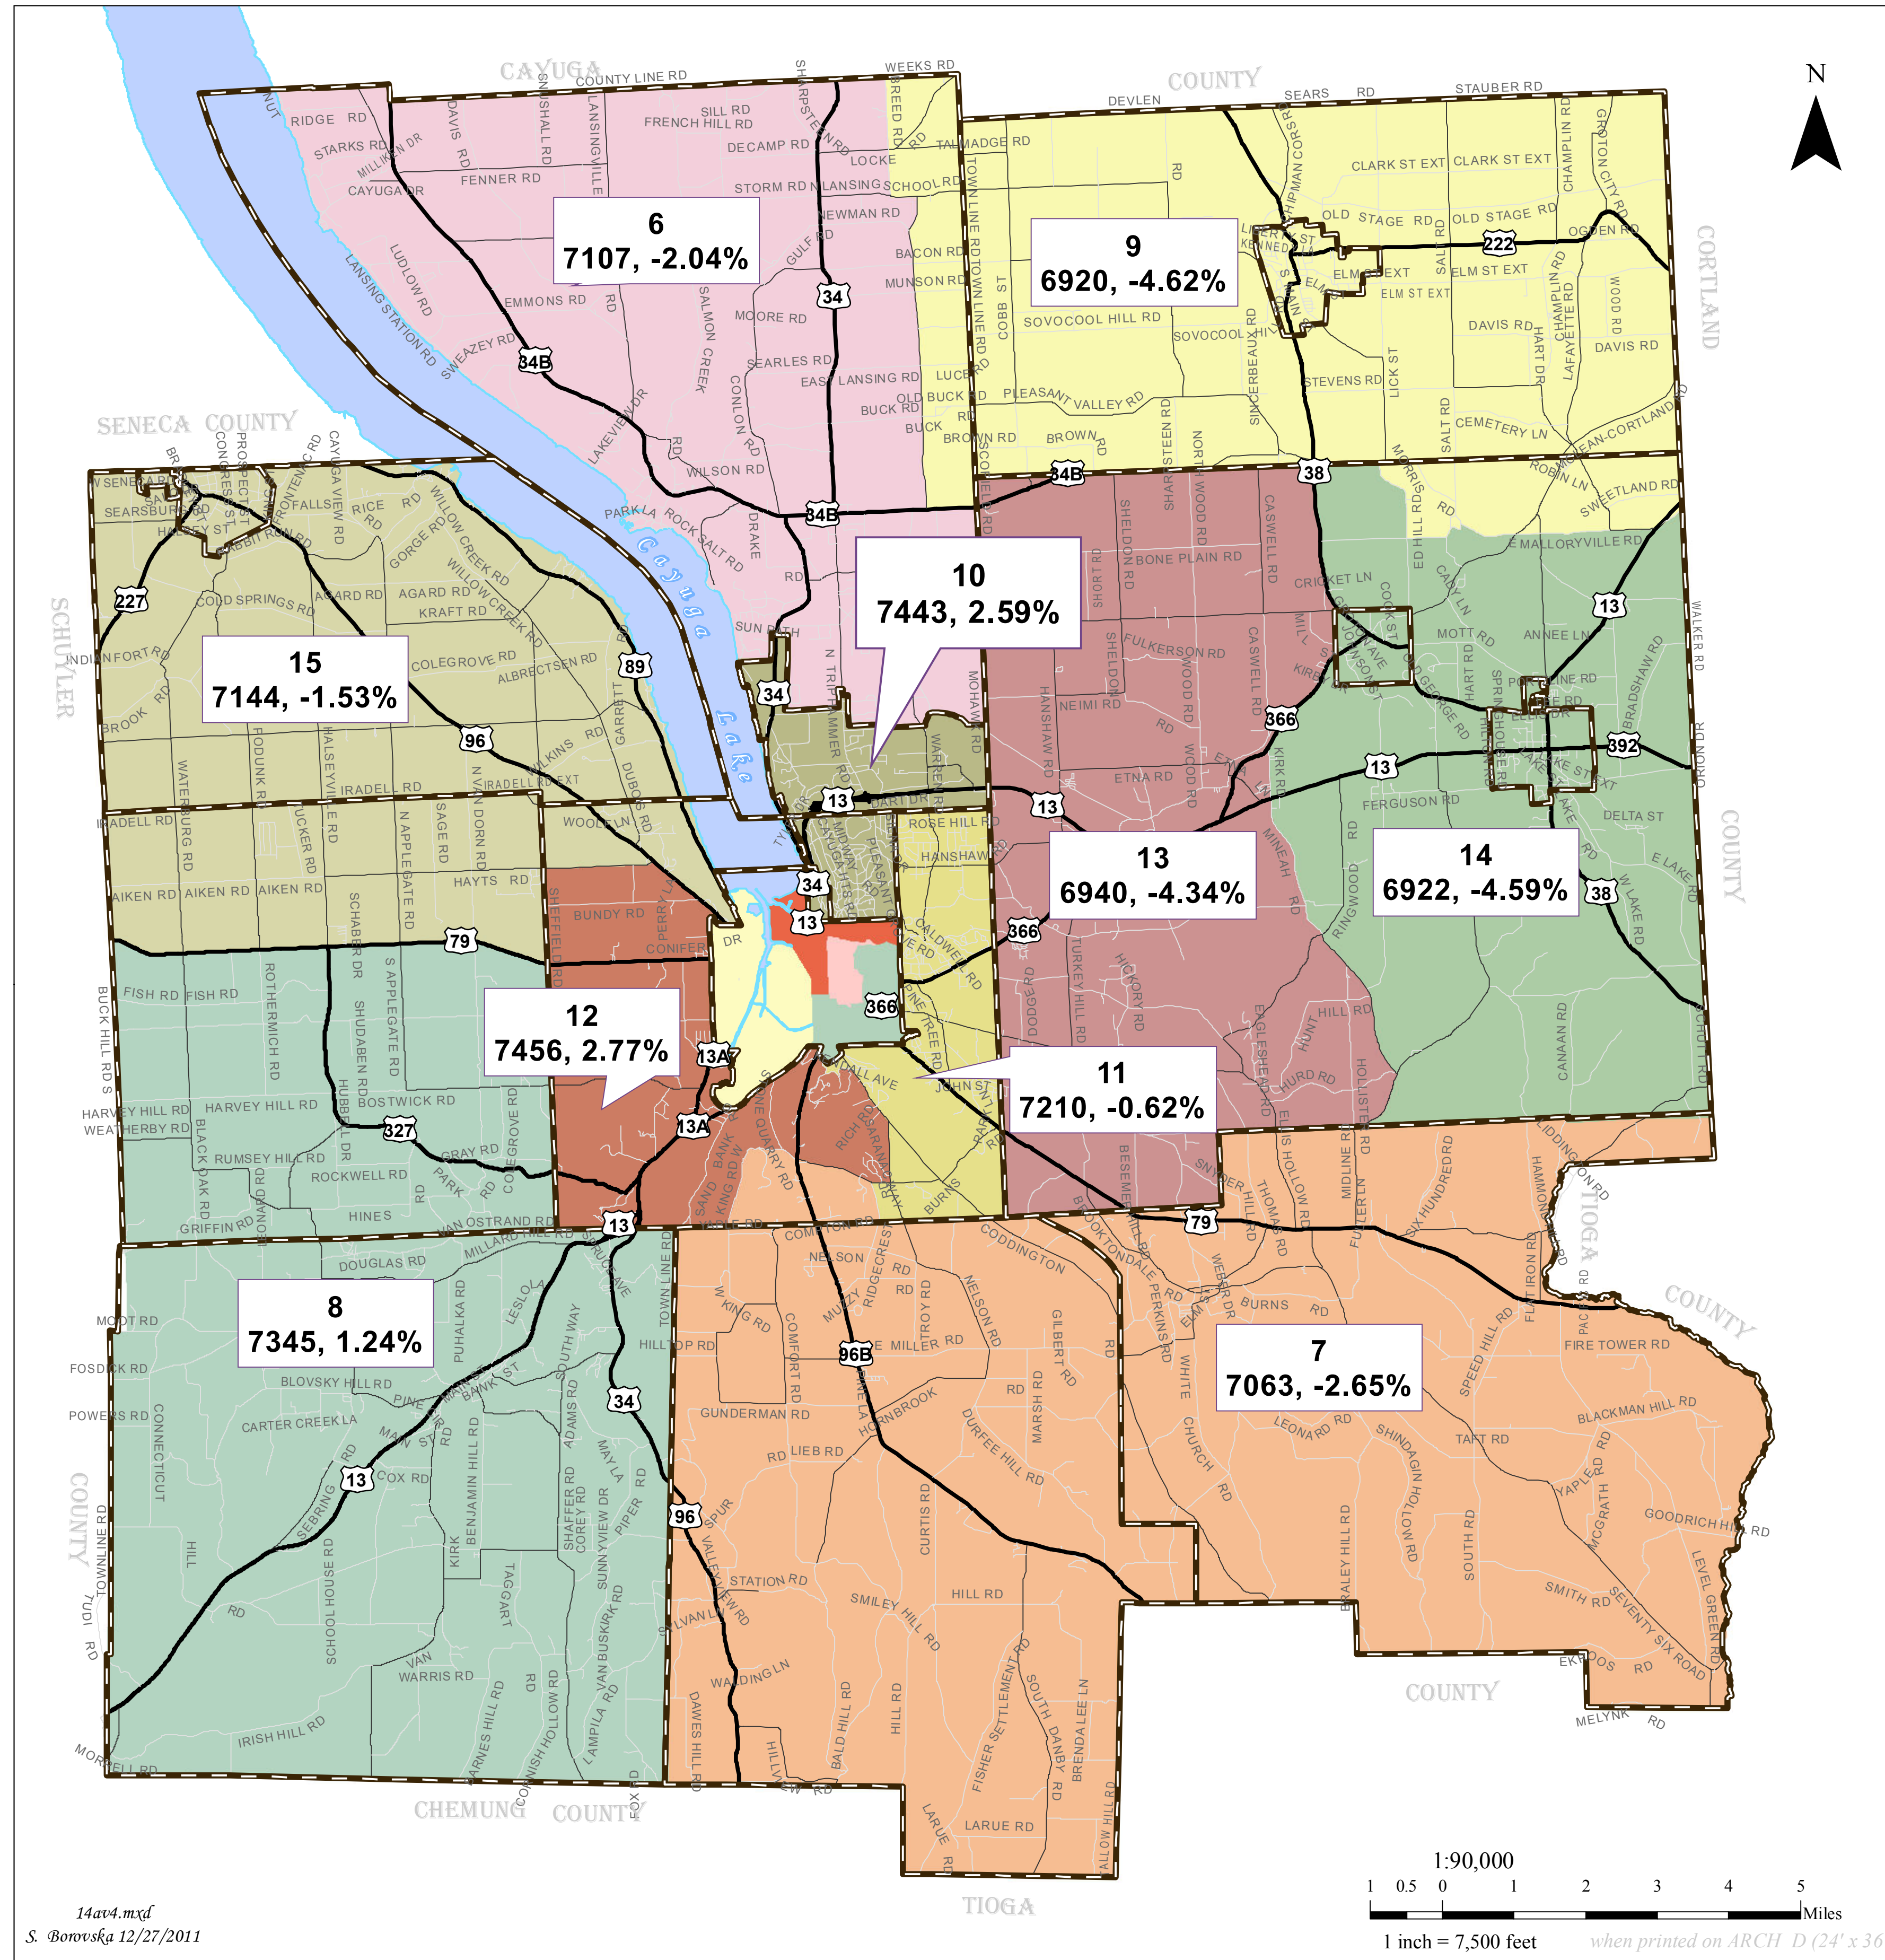

Tompkins County Redistricting

Scenario 14 A - v.4 (Rev 1)

Legend

Municipal Boundary

Legislative Election Districts

002	006	011
003	007	012
004	008	013
005	009	014
	010	015

Total Deviation 8.48 %
Ideal Population - 14 Legislative Districts
7255 Per District, 2010

Year 2010
Leg. Dist. No. **3**
6218, -3.35%
Deviation from Ideal for 2010

Calculations based on Tompkins County 2010 population total of 101,564 as reported by the U.S. Census Bureau.

Tompkins County GIS Division / ITS
www.tompkins-co.org/gis