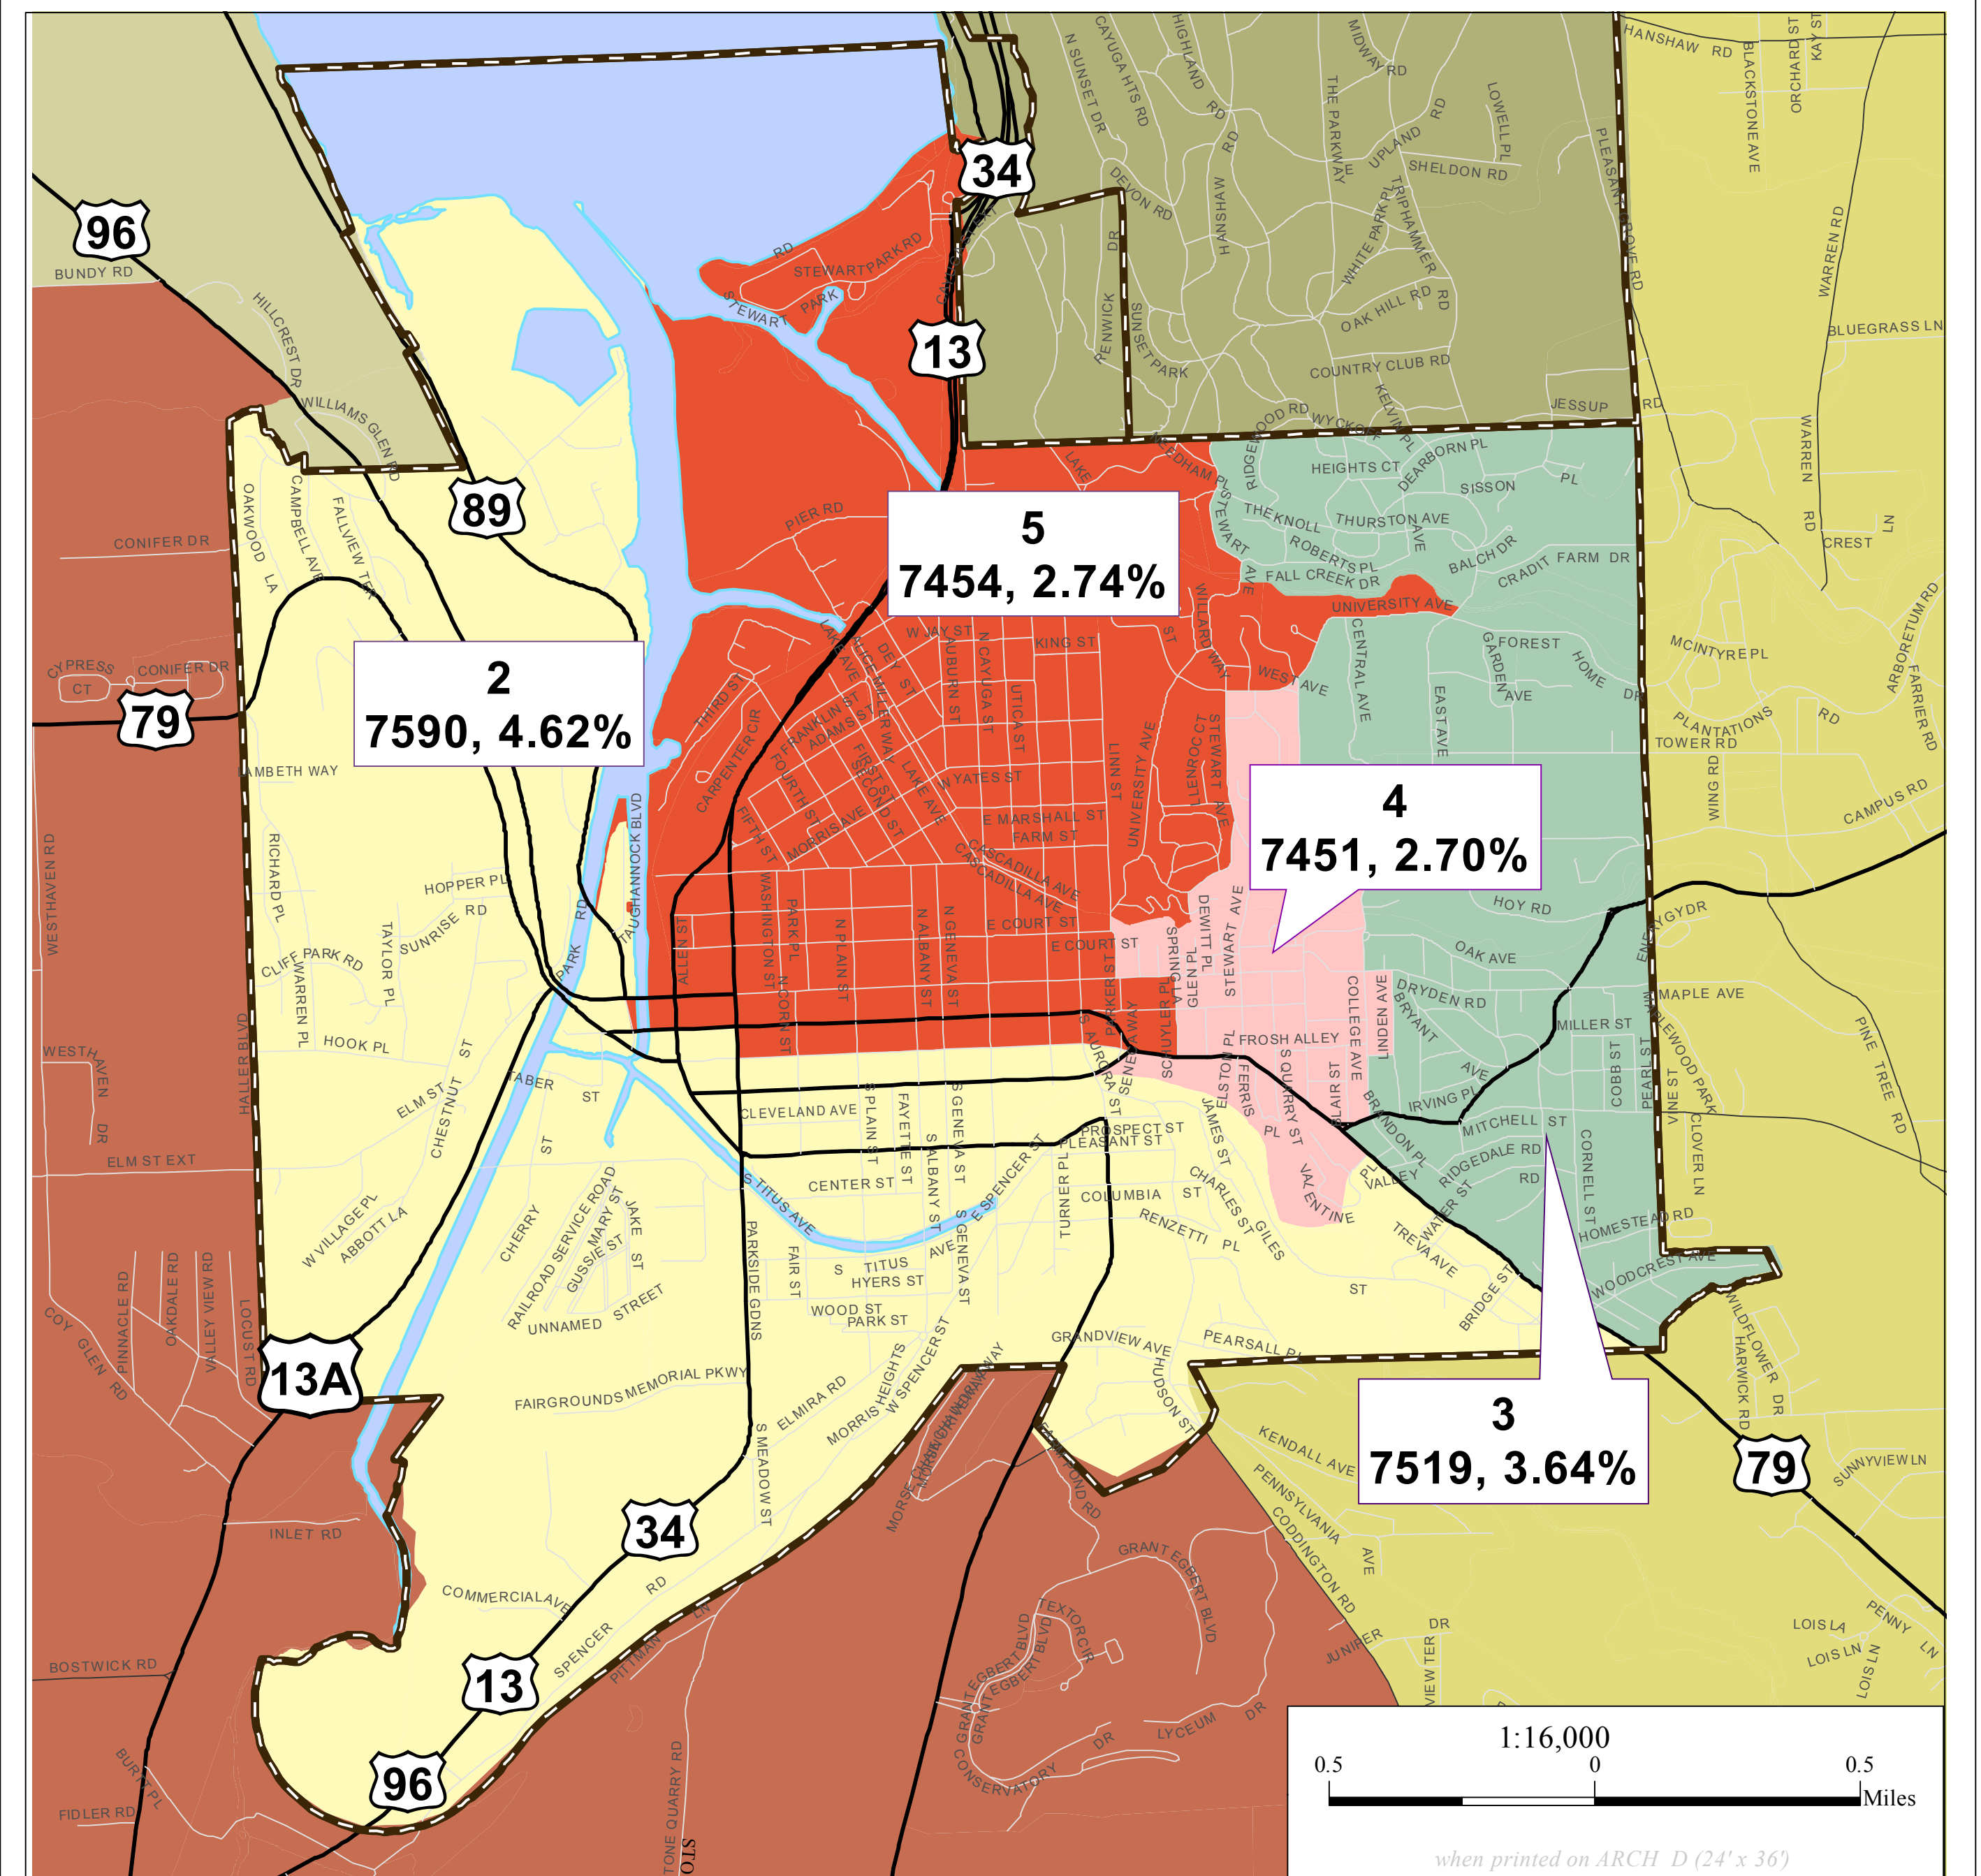

Tompkins County Redistricting

Scenario 14 A - v.6

Legend

Municipal Boundary

Legislative Election Districts

002	006	011
003	007	012
004	008	013
005	009	014
	010	015

Total Deviation 9.24 %
Ideal Population - 14 Legislative Districts
7255 Per District, 2010

Year 2010 **6218, -3.35%** Deviation from Ideal for 2010

Calculations based on Tompkins County 2010 population total of 101,564 as reported by the U.S. Census Bureau.

Tompkins County GIS Division / ITS
www.tompkins-co.org/gis