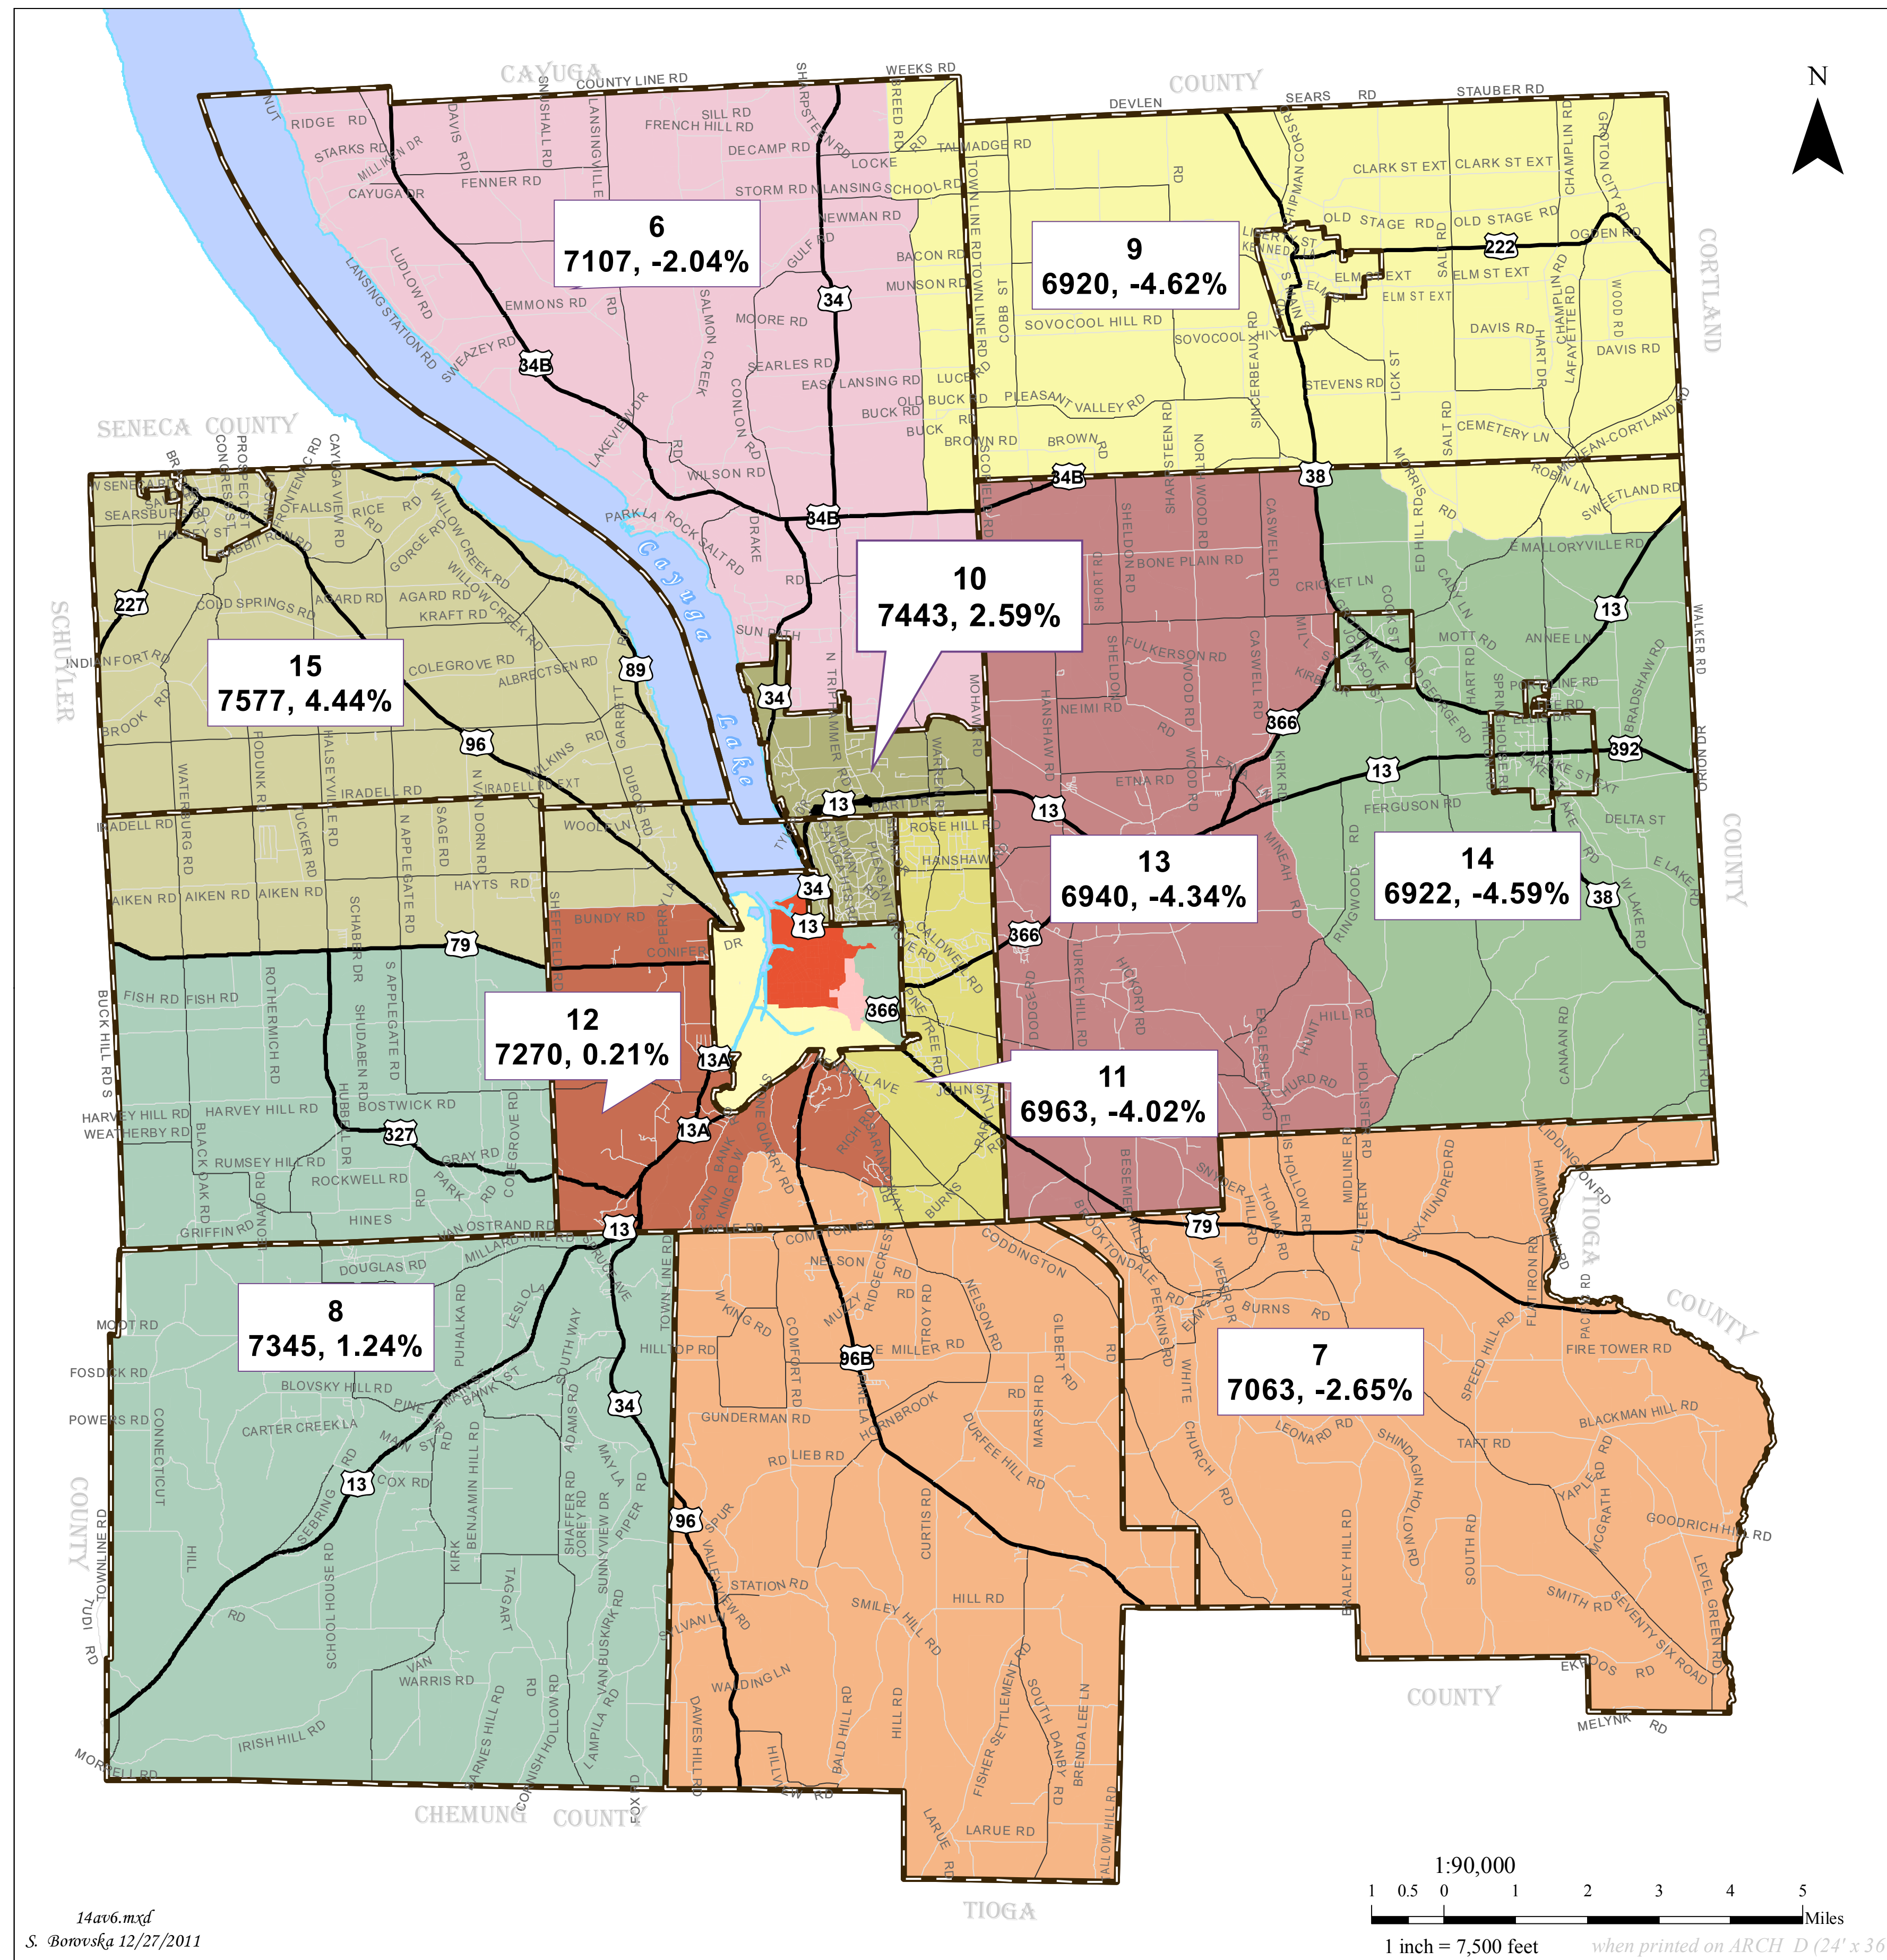

Tompkins County Redistricting

Scenario 14 A - v.6

Legend

Municipal Boundary

Legislative Election Districts

002	006	011
003	007	012
004	008	013
005	009	014
	010	015

Total Deviation 9.24 %
Ideal Population - 14 Legislative Districts
7255 Per District, 2010

Year 2010 **6218, -3.35%** Deviation from Ideal for 2010

Calculations based on Tompkins County 2010 population total of 101,564 as reported by the U.S. Census Bureau.

Tompkins County GIS Division / ITS
www.tompkins-co.org/gis