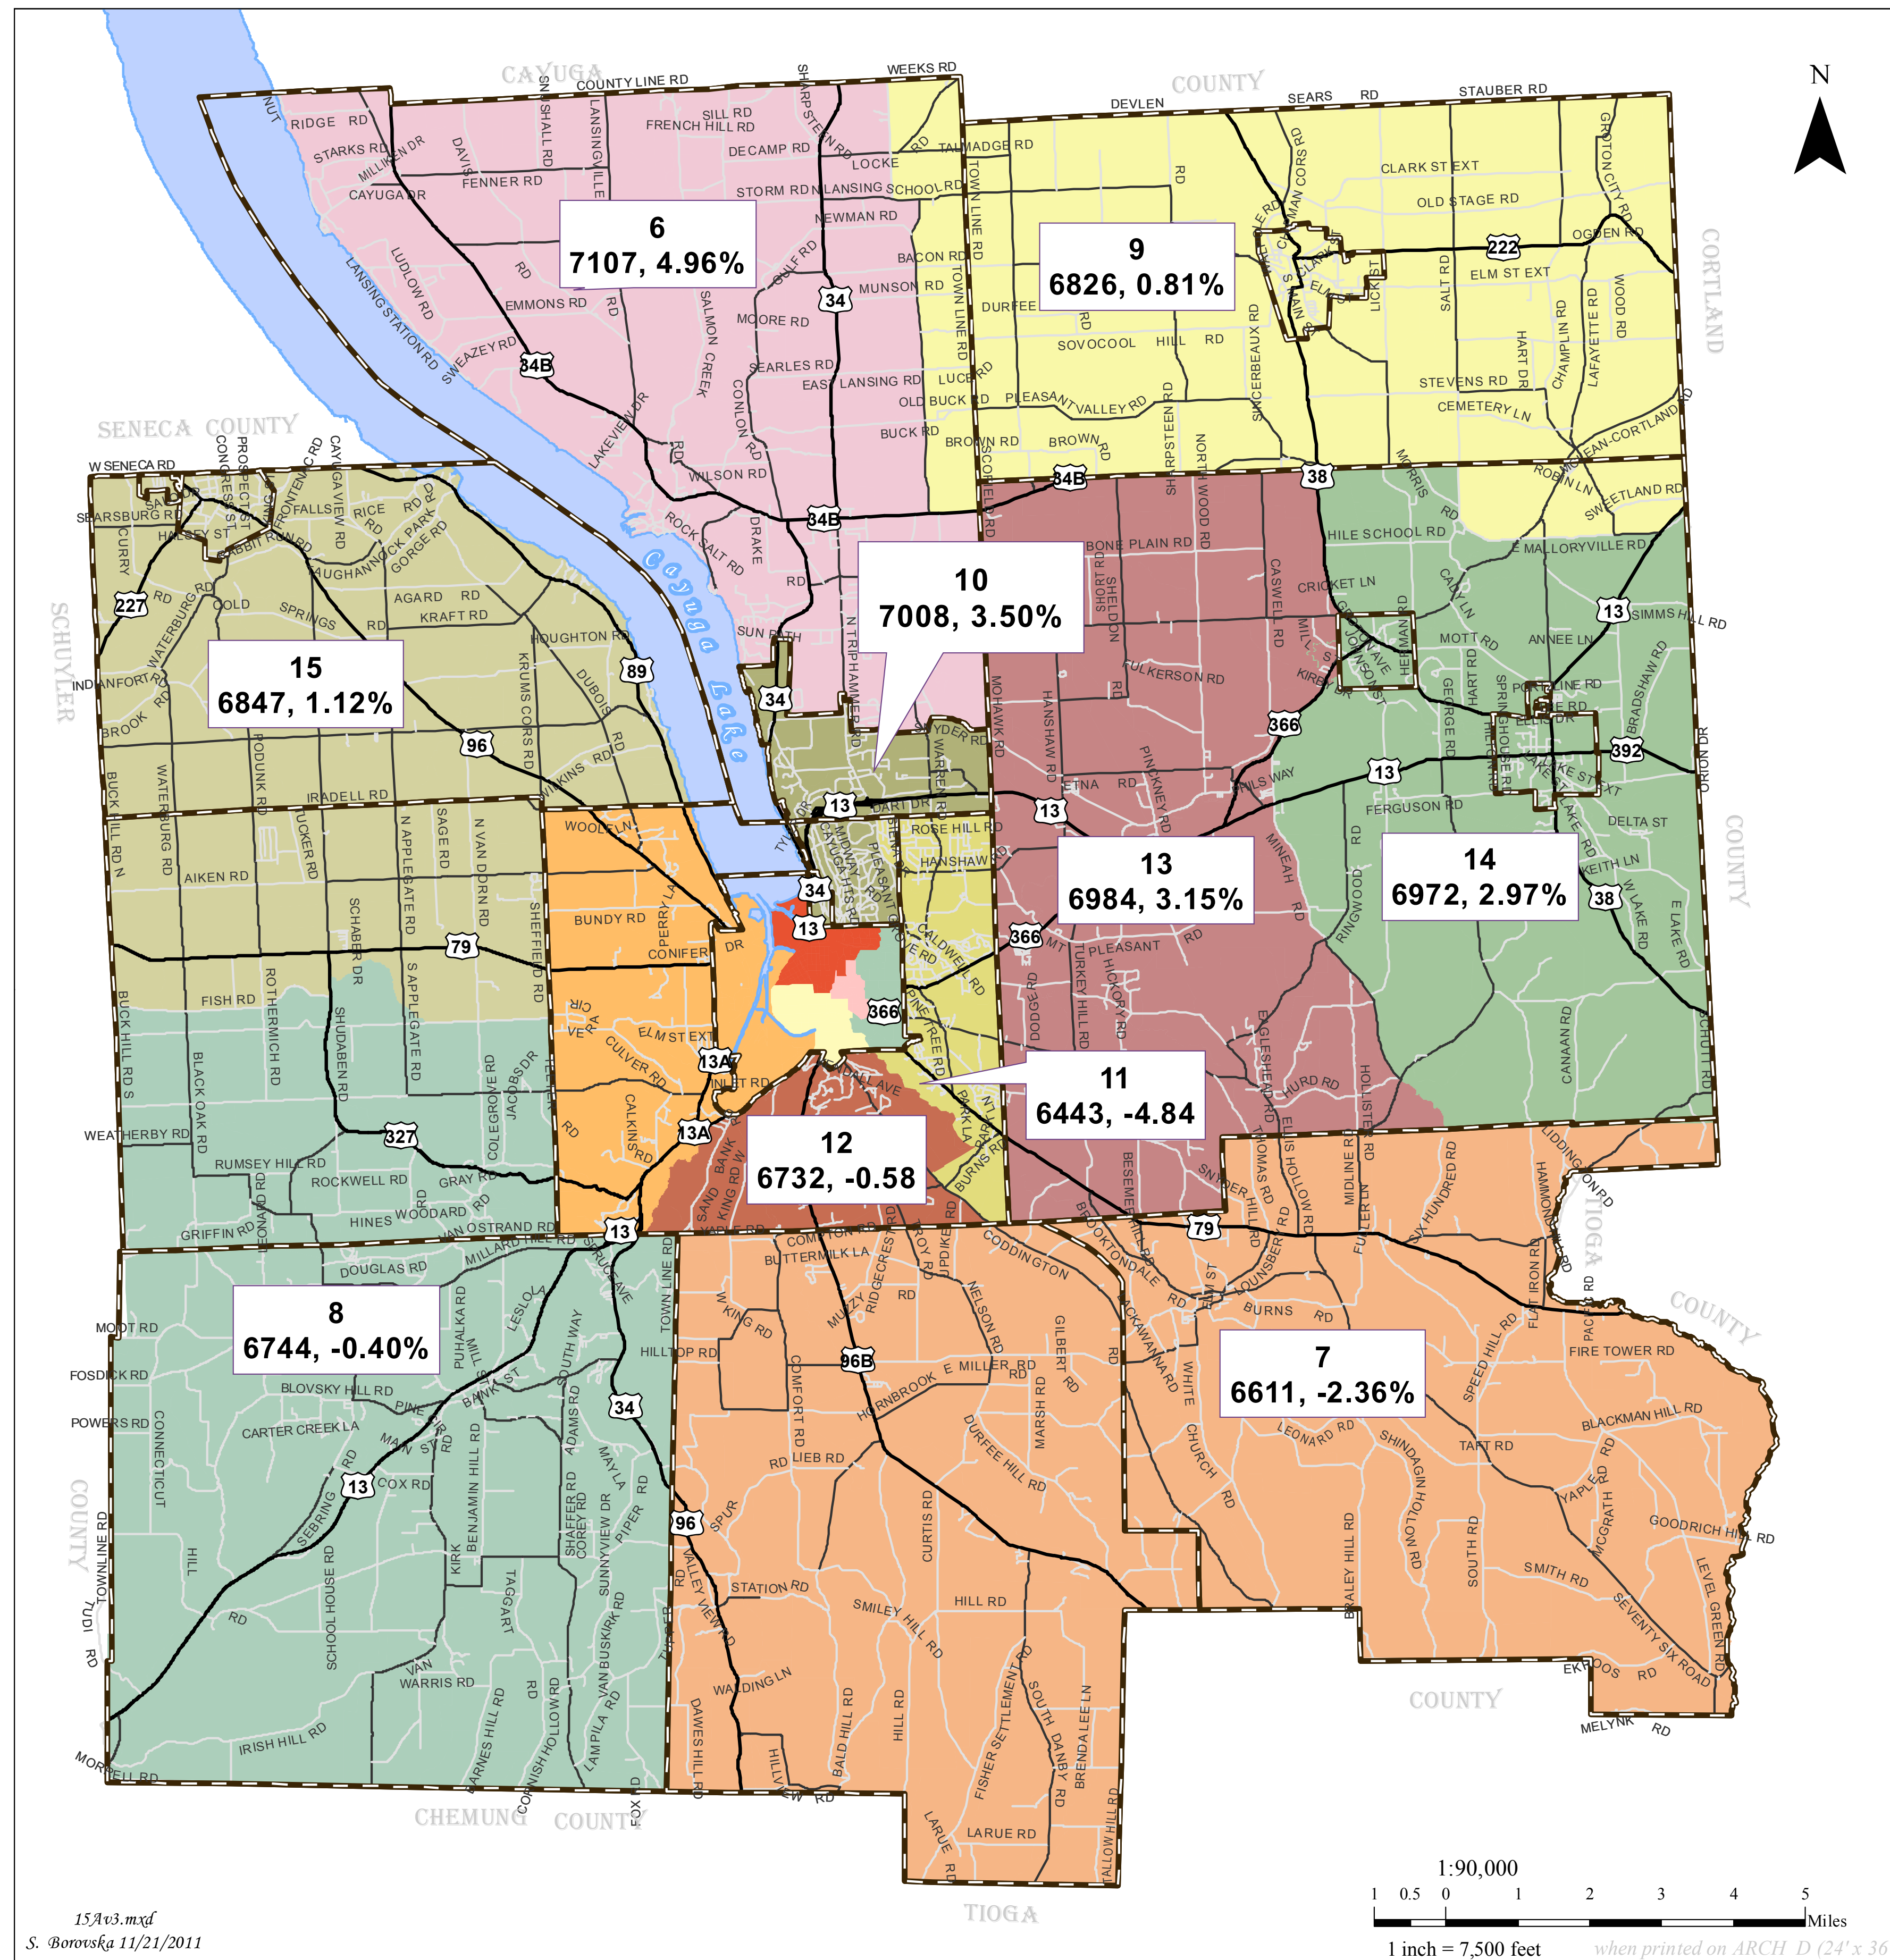

Tompkins County Redistricting

Scenario 15 A - v.3

Legend

Municipal Boundary
Legislative Election Districts
 001 006 011
 002 007 012
 003 008 013
 004 009 014
 005 010 015

Calculations based on Tompkins County 2010 population total of 101,564 as reported by the U.S. Census Bureau.

Tompkins County GIS Division / ITS
www.tompkins-co.org/gis