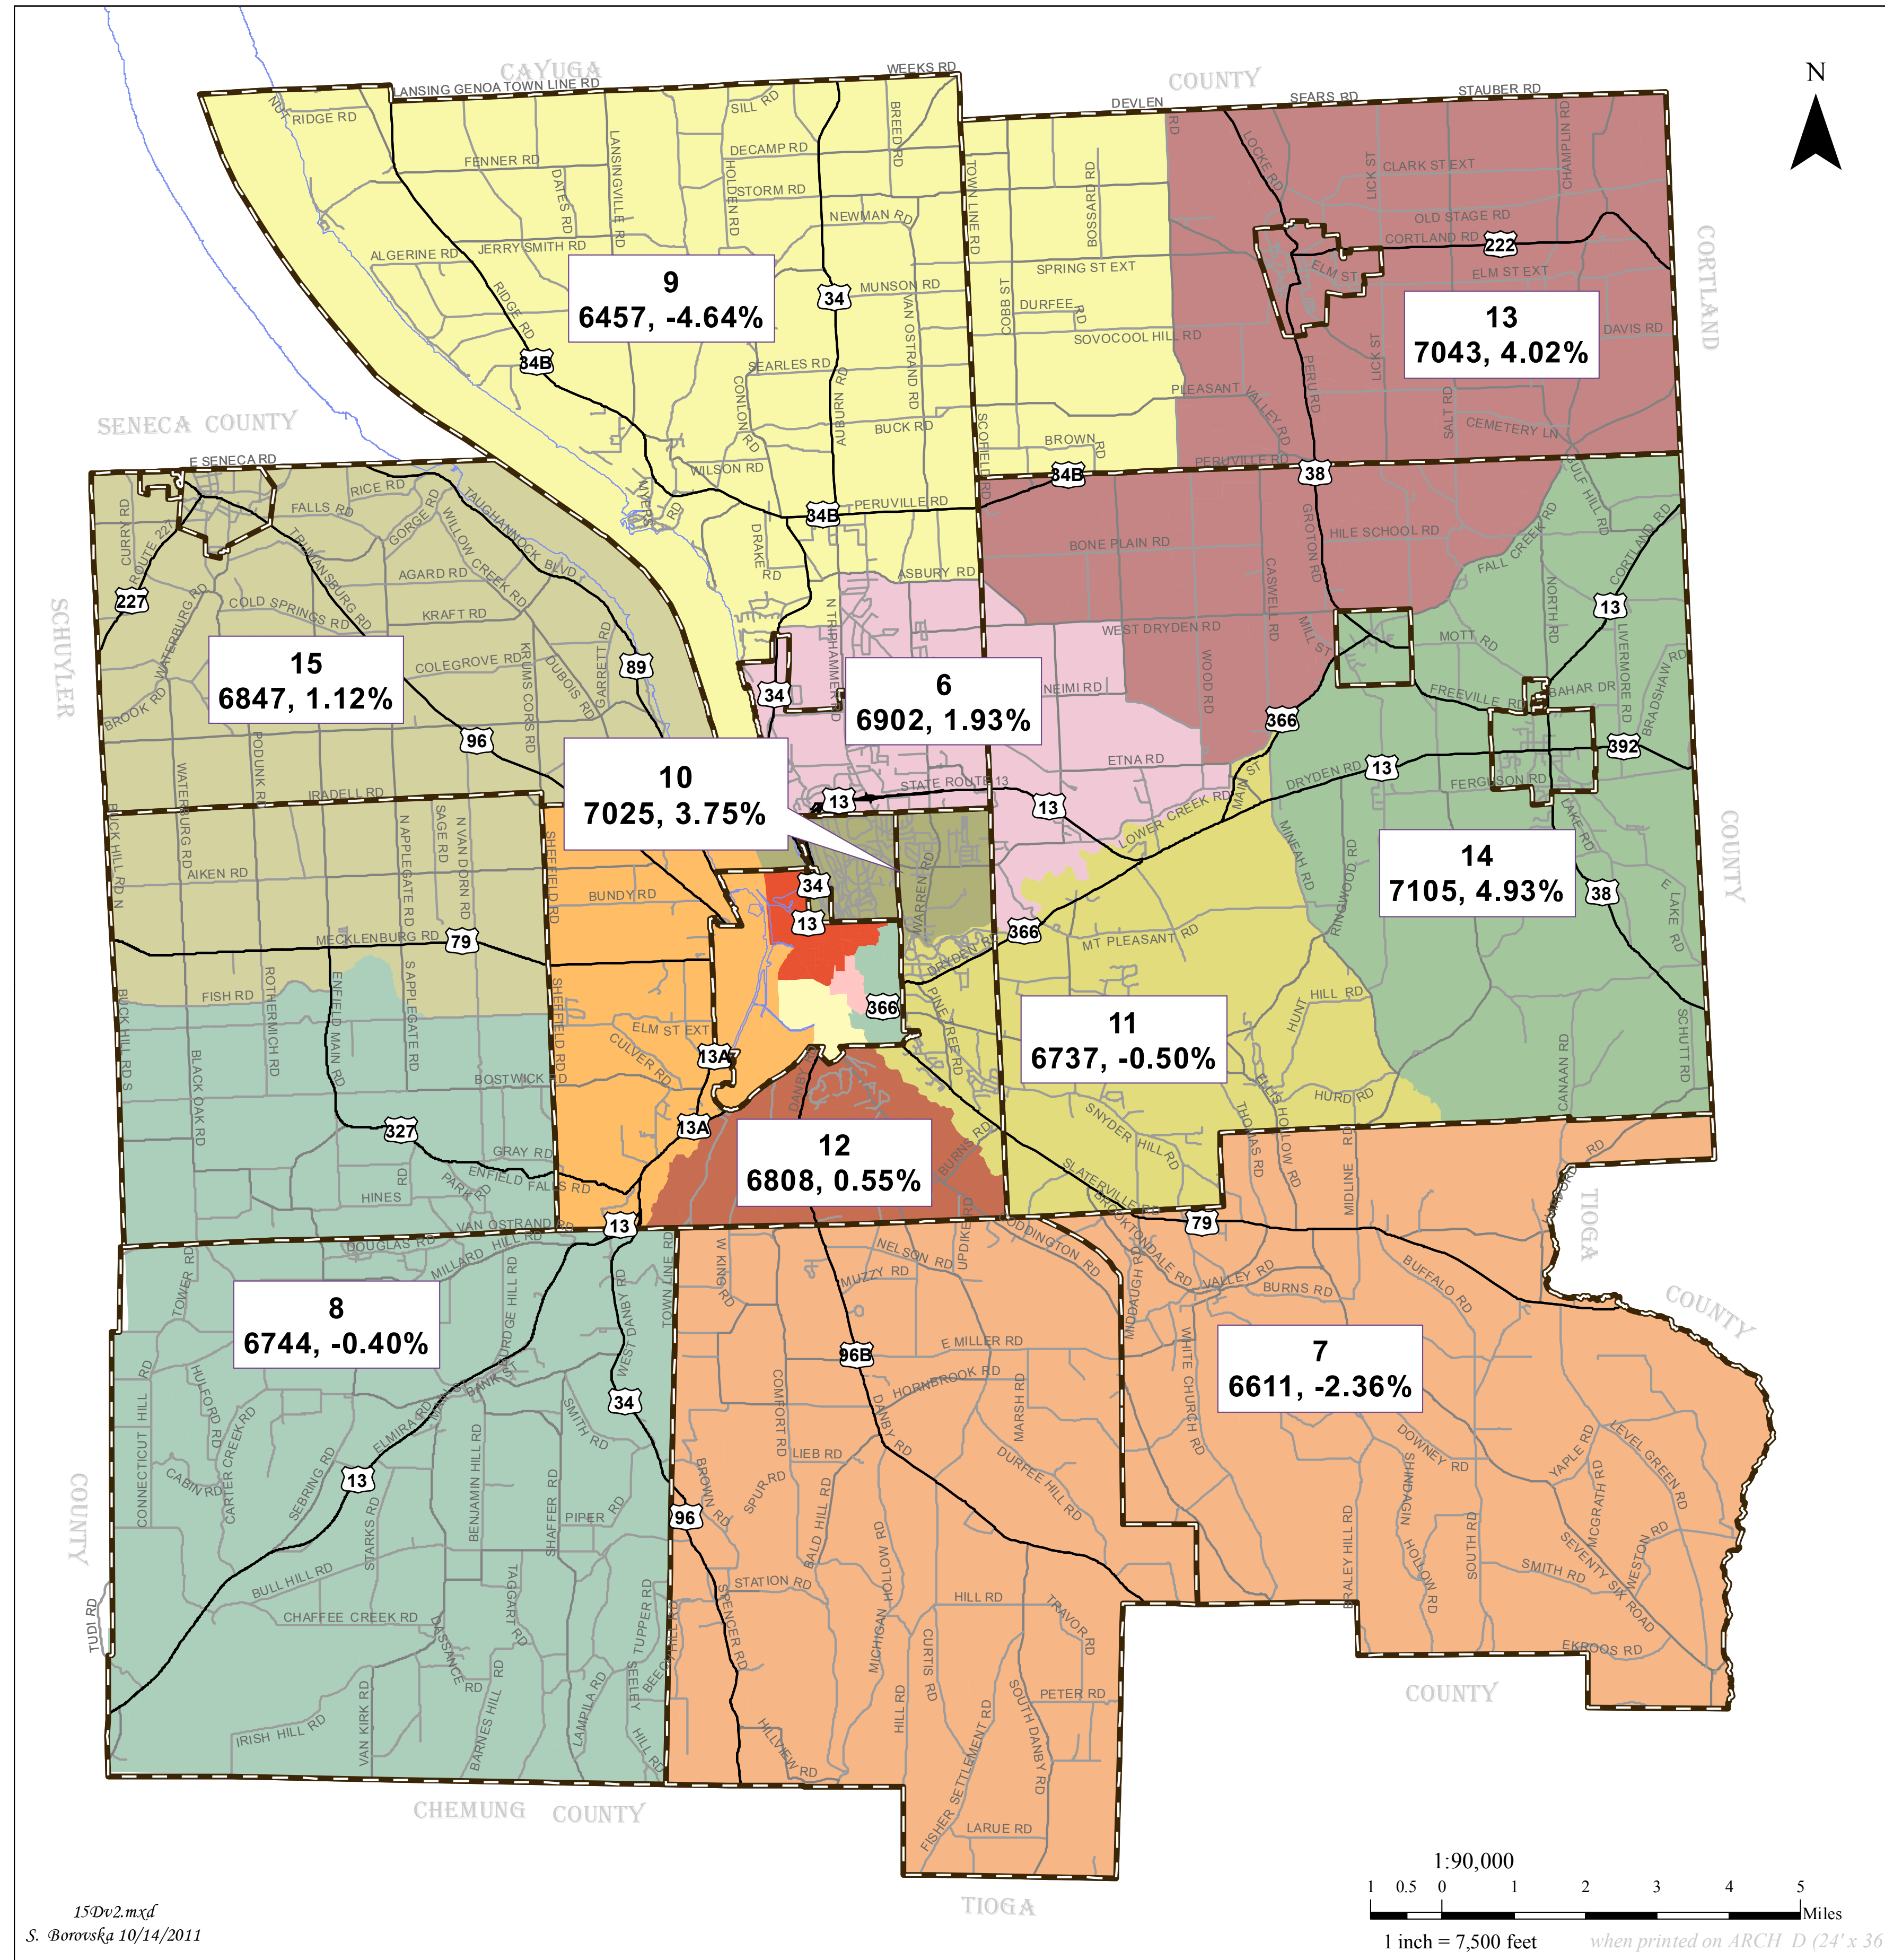

Tompkins County Redistricting

Scenario 15 D - v.2

Legend

Ideal Population - 15 Legislative Districts
6771 Per District, 2010

Legislative Election Districts

001	006	011
002	007	012
003	008	013
004	009	014
005	010	015

Calculations based on Tompkins County 2010 population total of 101,564 as reported by the U.S. Census Bureau.

Scenario 15 D - v.2 Data:

Leg. Dist. No. 3	Census 2010 6218	Deviation from Ideal for 2010 -3.35%
-------------------------	-------------------------	---

Scale: 1:16,000
1 inch = 1,333.333333 feet
when printed on ARCH D (24" x 36")