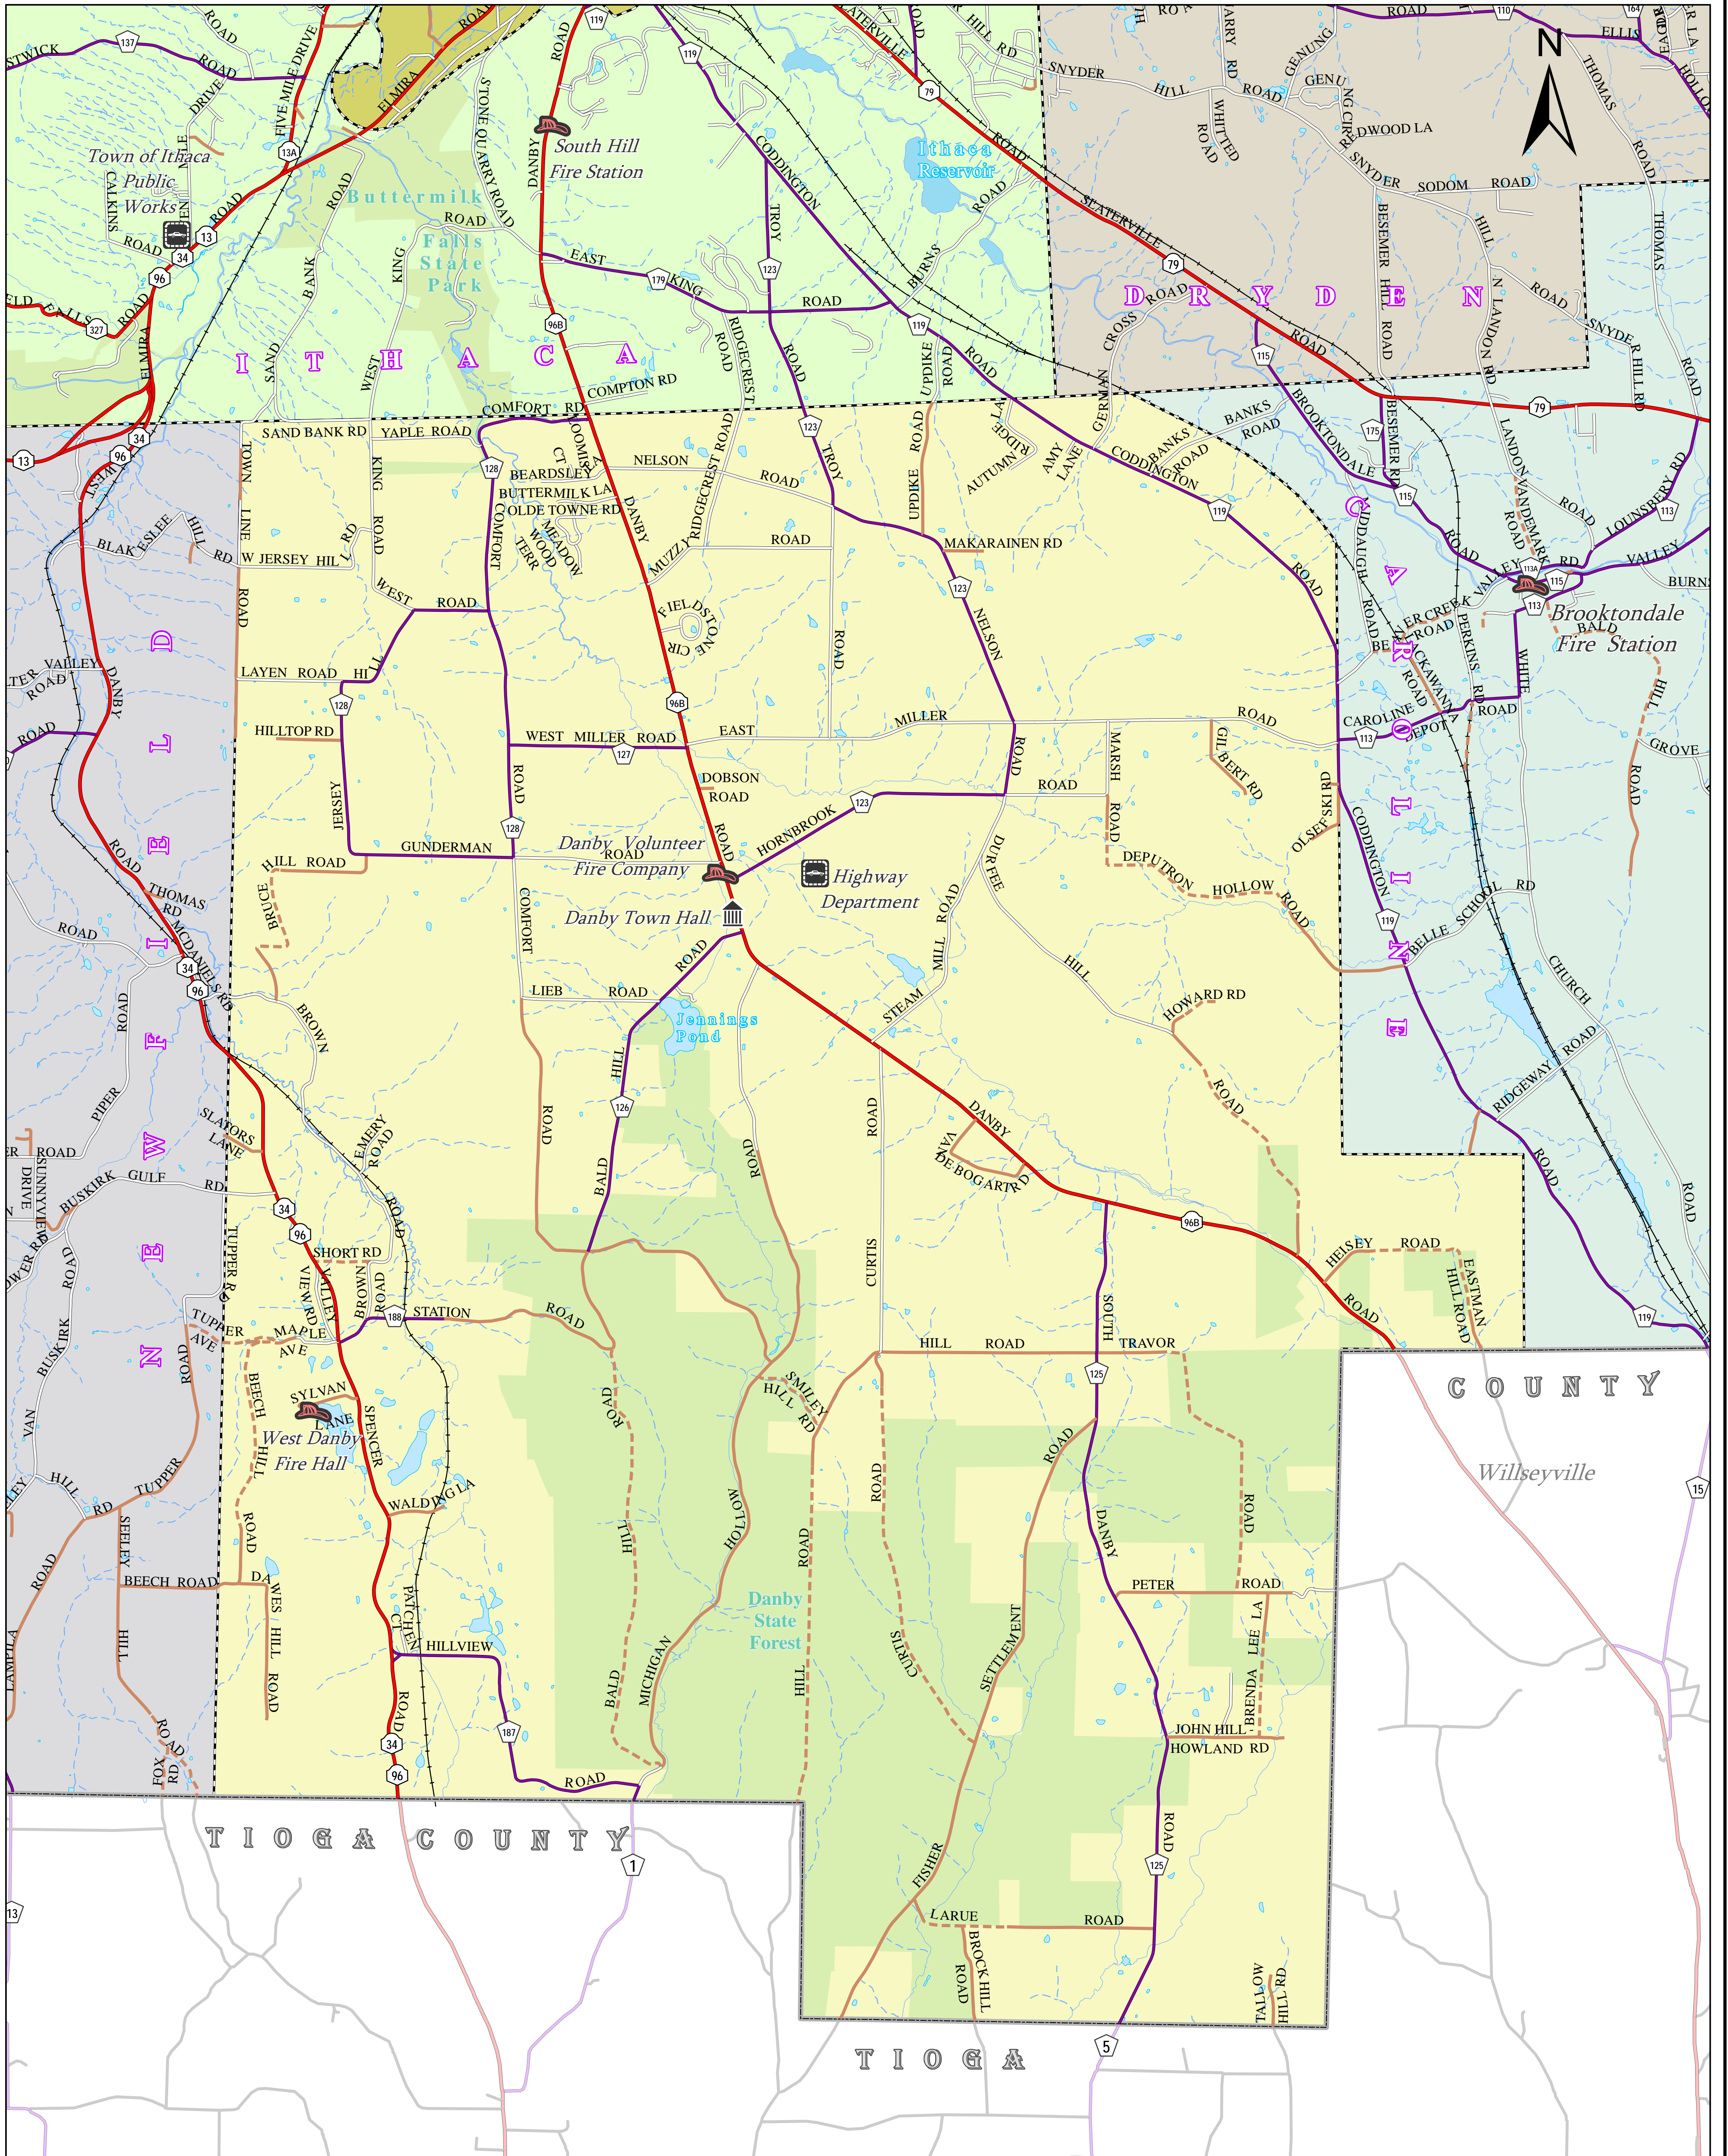

TOMPKINS COUNTY Danby Highway Map

- Legend**
- State Highways
 - County Roads
 - Town Roads:**
 - Paved, All Year Maintenance
 - Unpaved, All Year Maintenance
 - - - Minimum, Seasonal Maintenance
 - Rail Roads
 - State Parks & Forests
 - Hydro
 - Town Boundaries
 - County Boundaries

1:27,600

1 inch equals 2,300 feet when printed on ARCH D (24x36)

Tompkins County
Information Technology Services
GIS Division