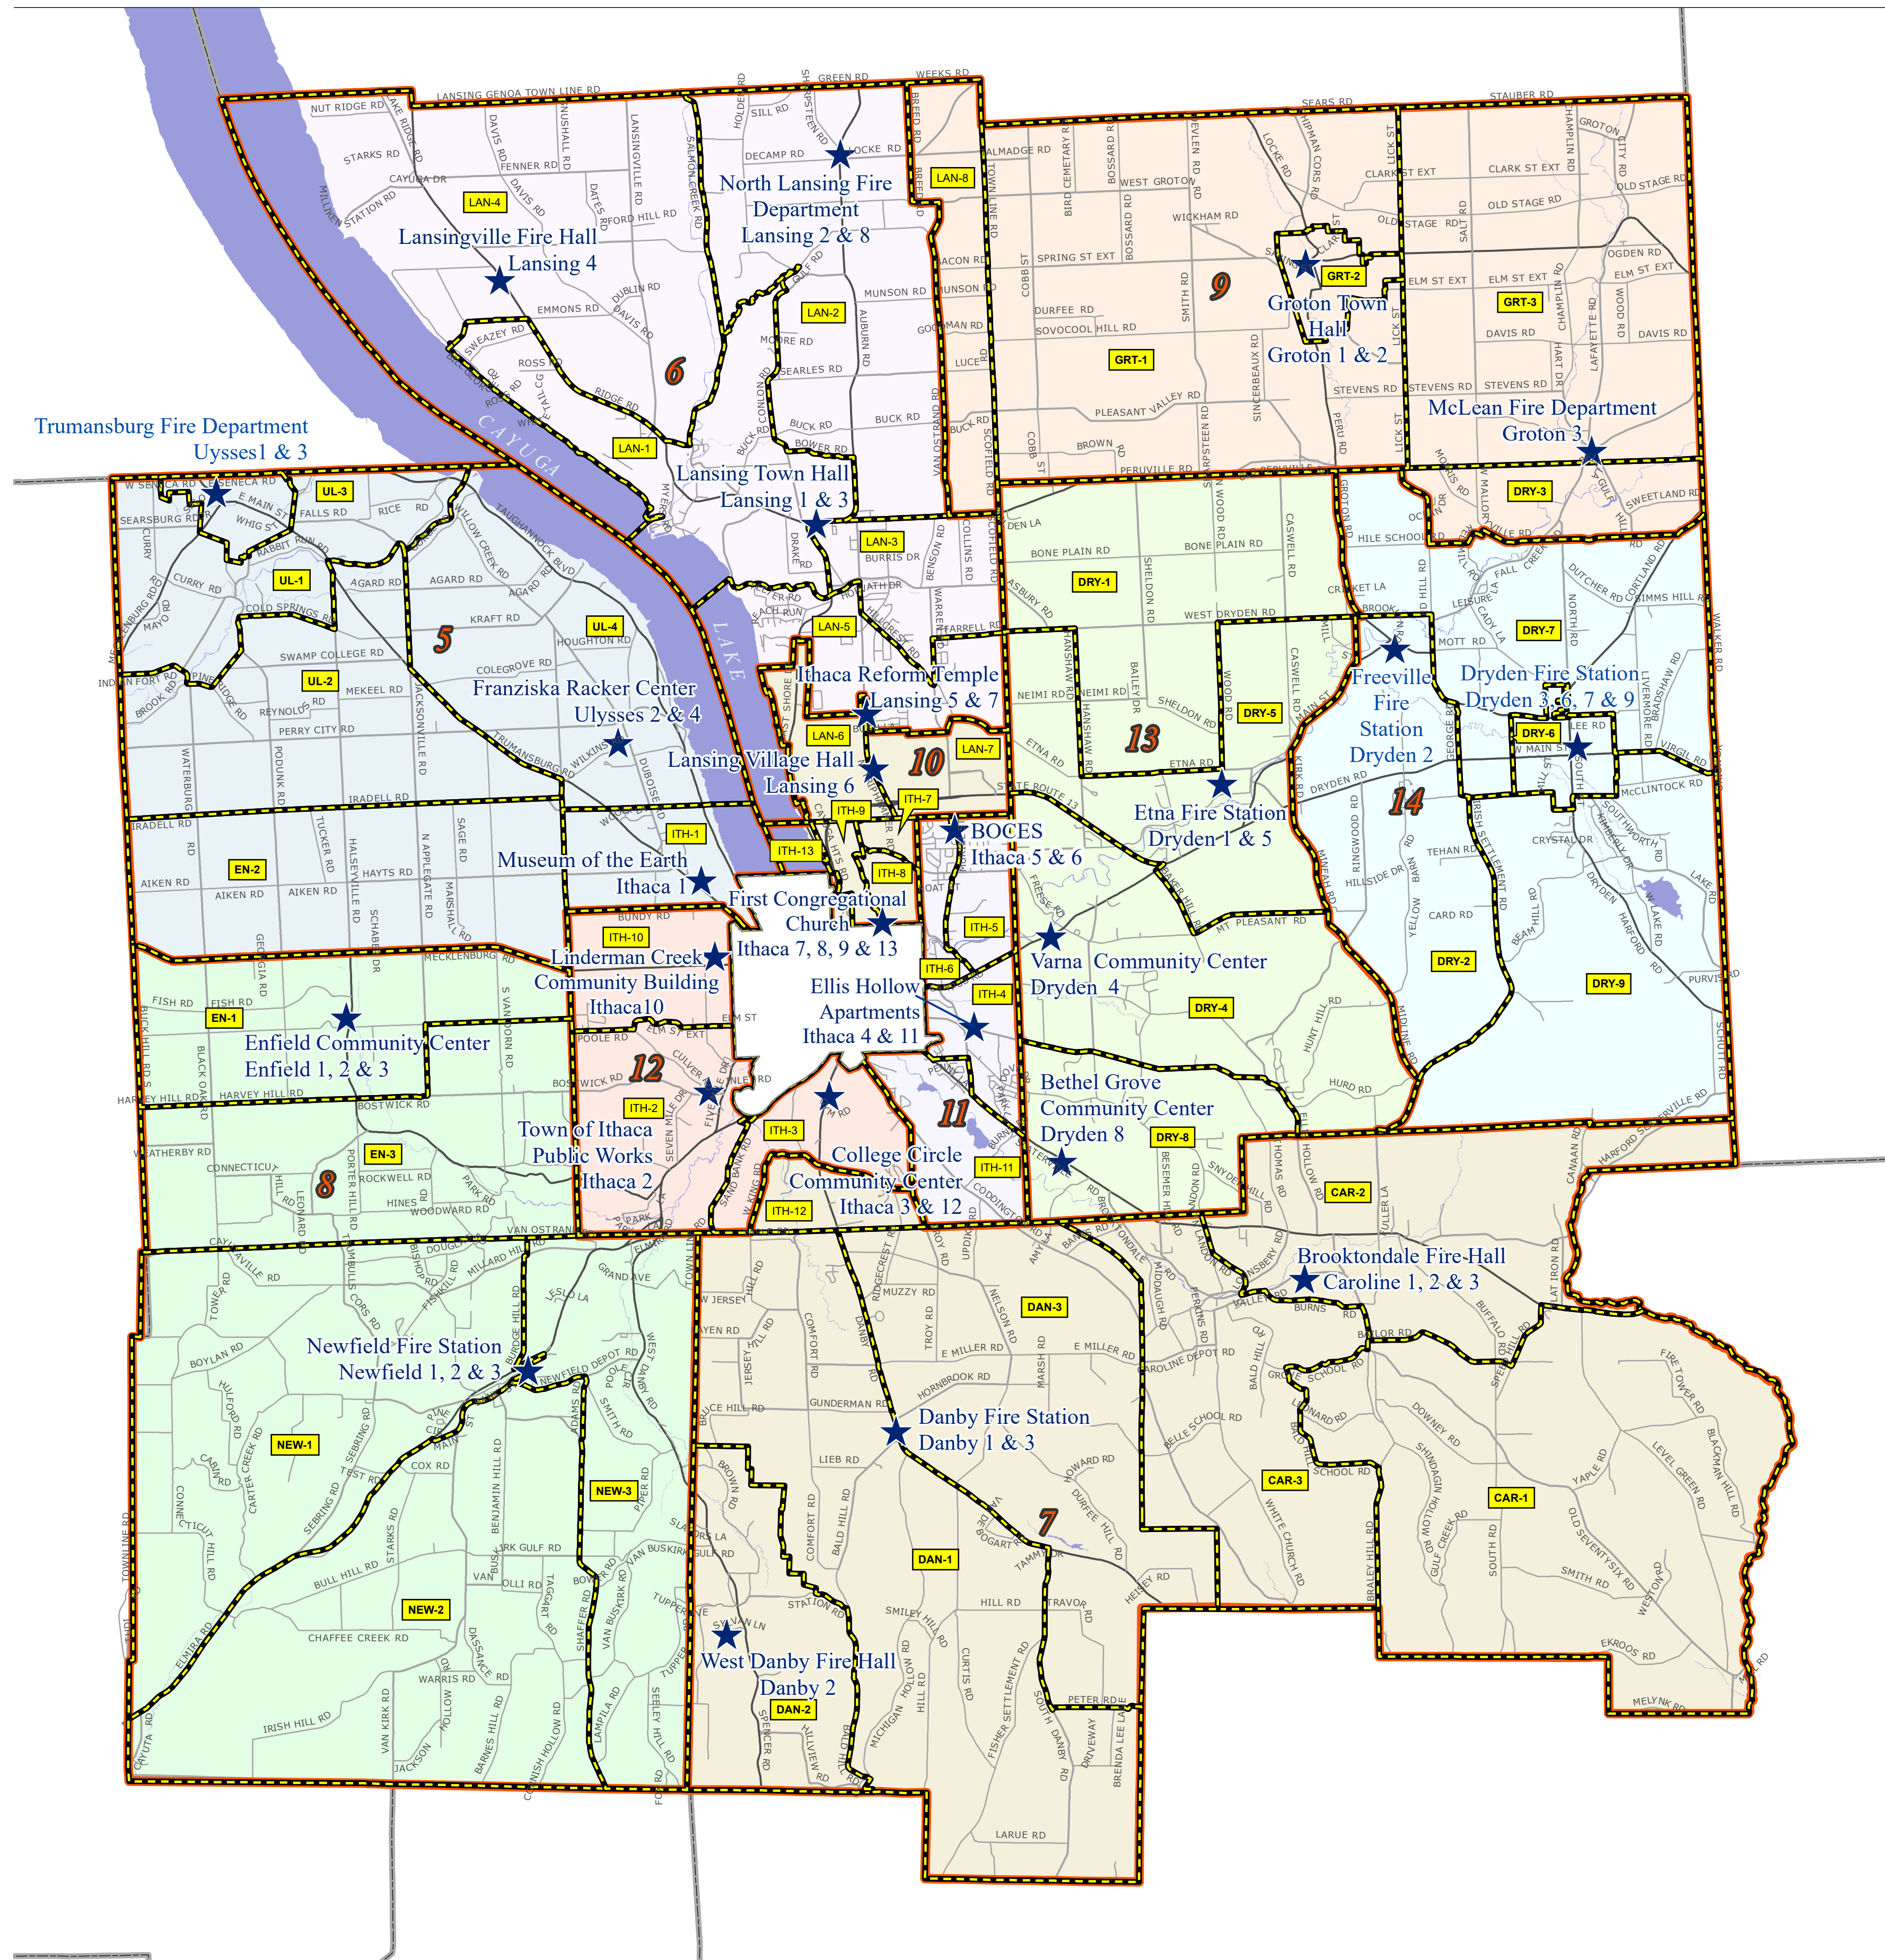

Tompkins County Election Districts

NY State Plane, Central GRS 80 Datum

Data Sources:
Tompkins County Digital Planimetric Series

U.S. Census Bureau

Tompkins County 2001 Reapportionment Plan - Local Law 3

TC_eldistrict2022.mxd
S. Borovska 7/20/22

Election District Boundaries

Election District Name

County Legislative District Boundaries

County Legislative District Name

Polling Place

New York State Assembly
- Entire County is within District 125

United States House of Representatives
- Entire County is within District 23

New York State Senate
- Entire County is within District 52

Note: Variations of geographic positions between municipal and election/legislative district lines are the result of varying data production scales from original data sources.