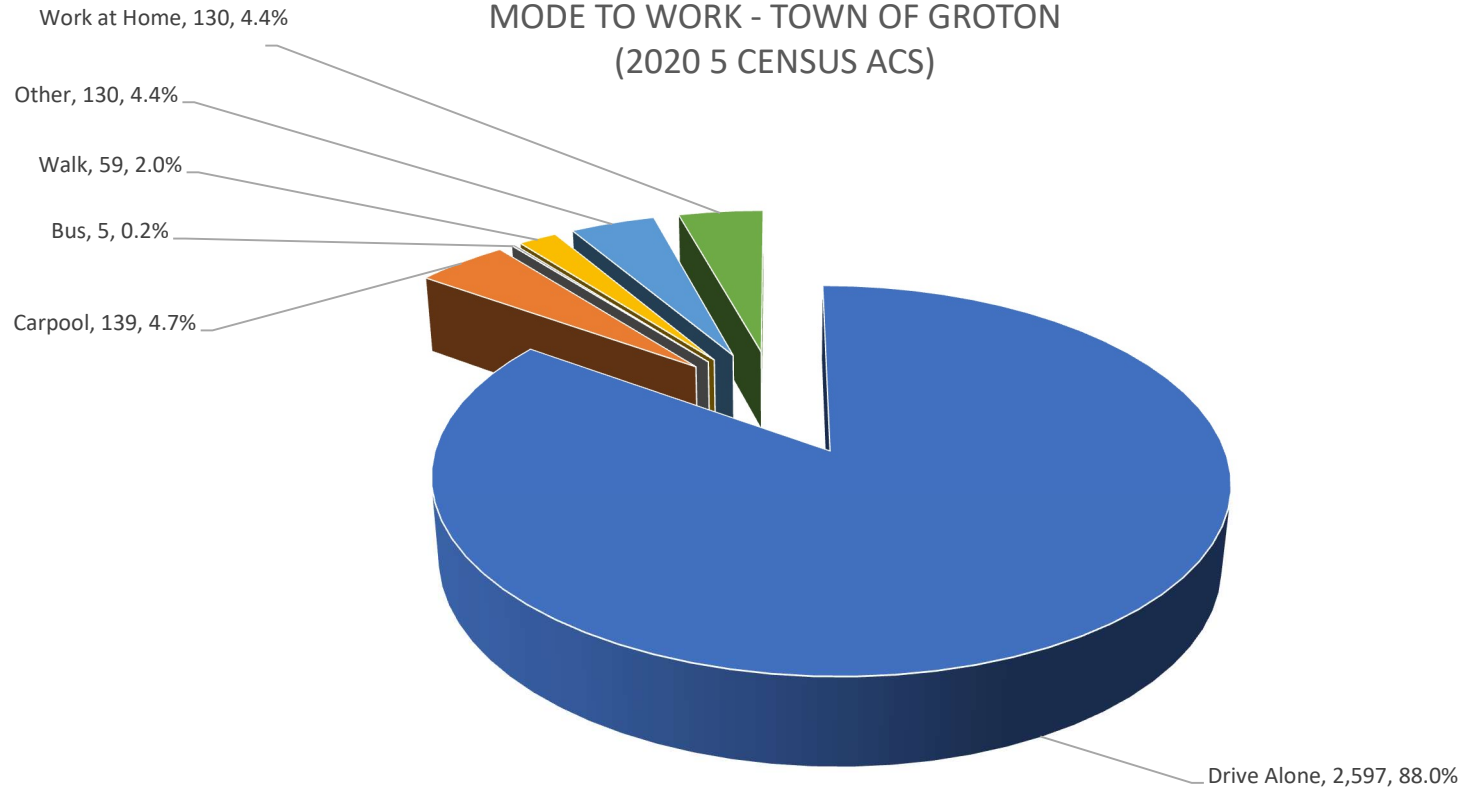

MODE TO WORK - TOWN OF GROTON (2020 5 CENSUS ACS)