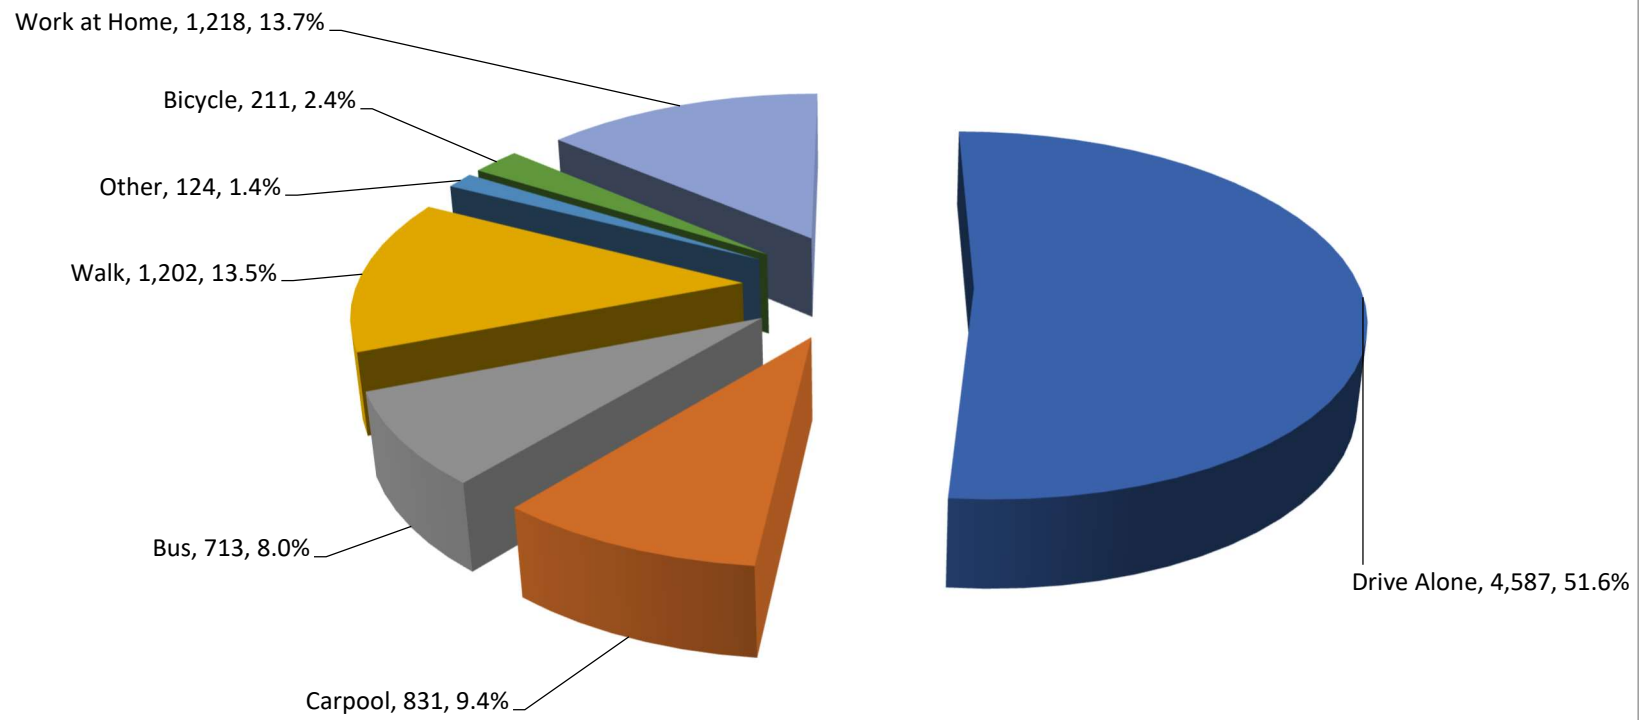

MODE TO WORK - TOWN OF ITHACA
(2020 5 CENSUS ACS)