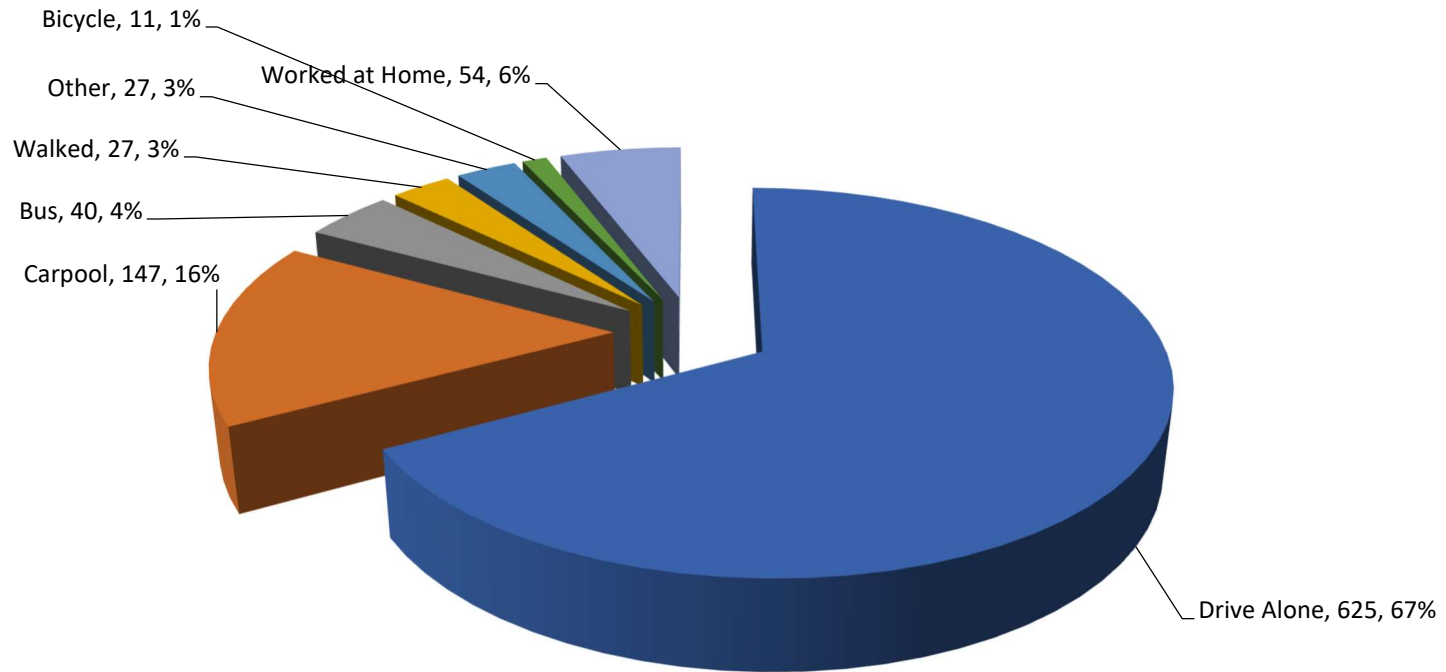

NORTHWEST ITHACA CENSUS DESIGNATED PLACE - MODE TO WORK
(2020 5 CENSUS ACS)