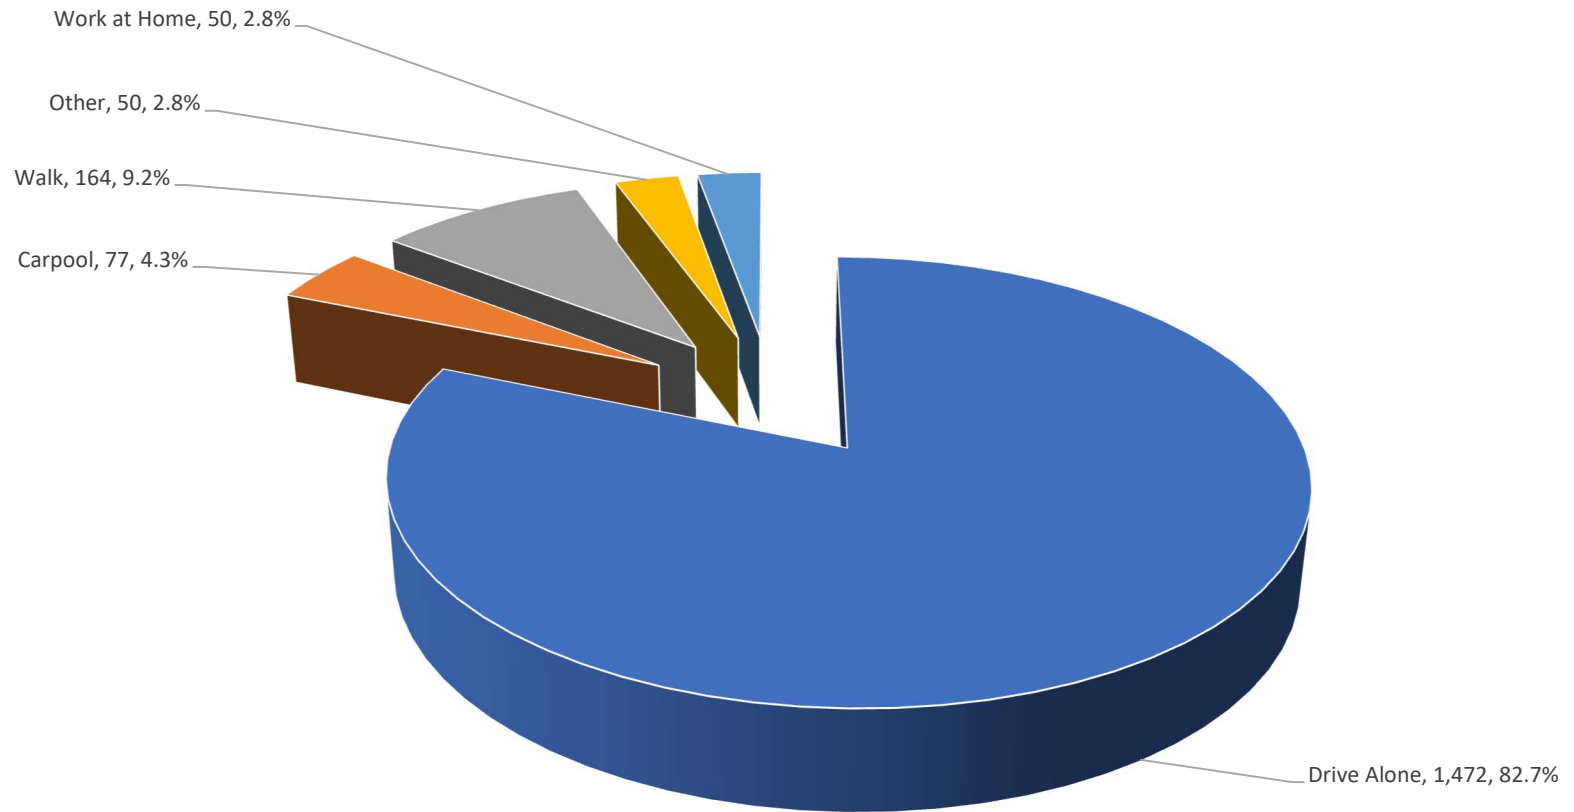

MODE TO WORK - TOWN OF ENFIELD
(2020 5 CENSUS ACS)