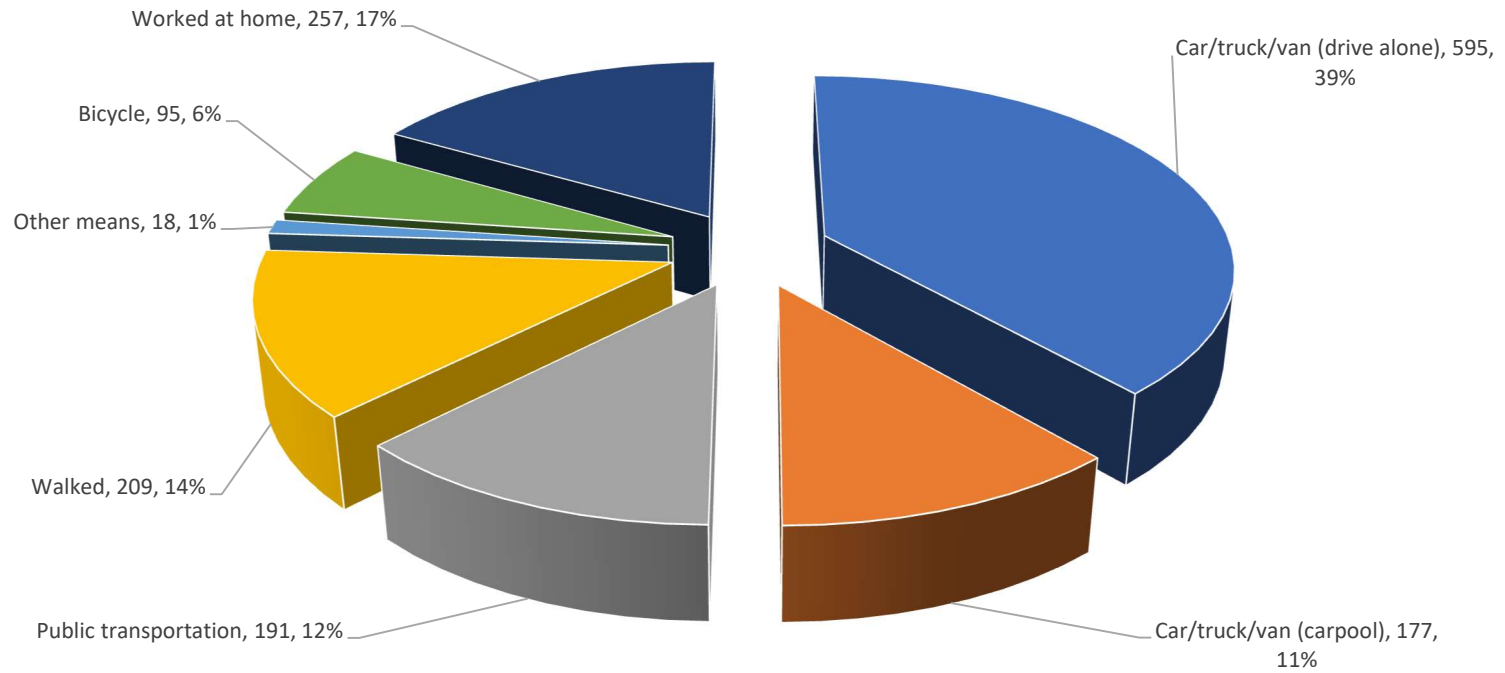

MODE TO WORK - VILLAGE OF CAYUGA HGTS (2020 5 CENSUS ACS)