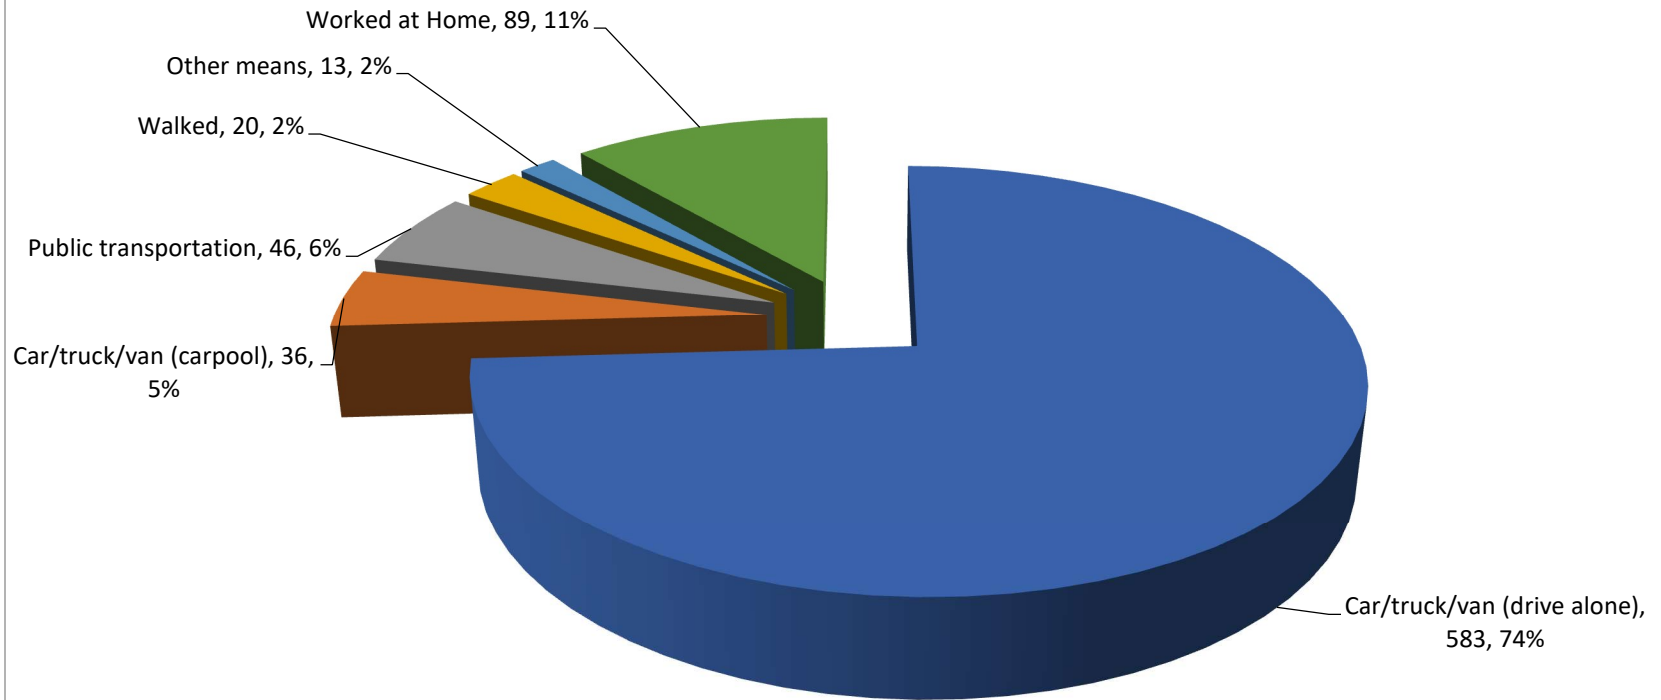

MODE TO WORK - VILLAGE OF TRUMANSBURG (2020 5 CENSUS ACS)