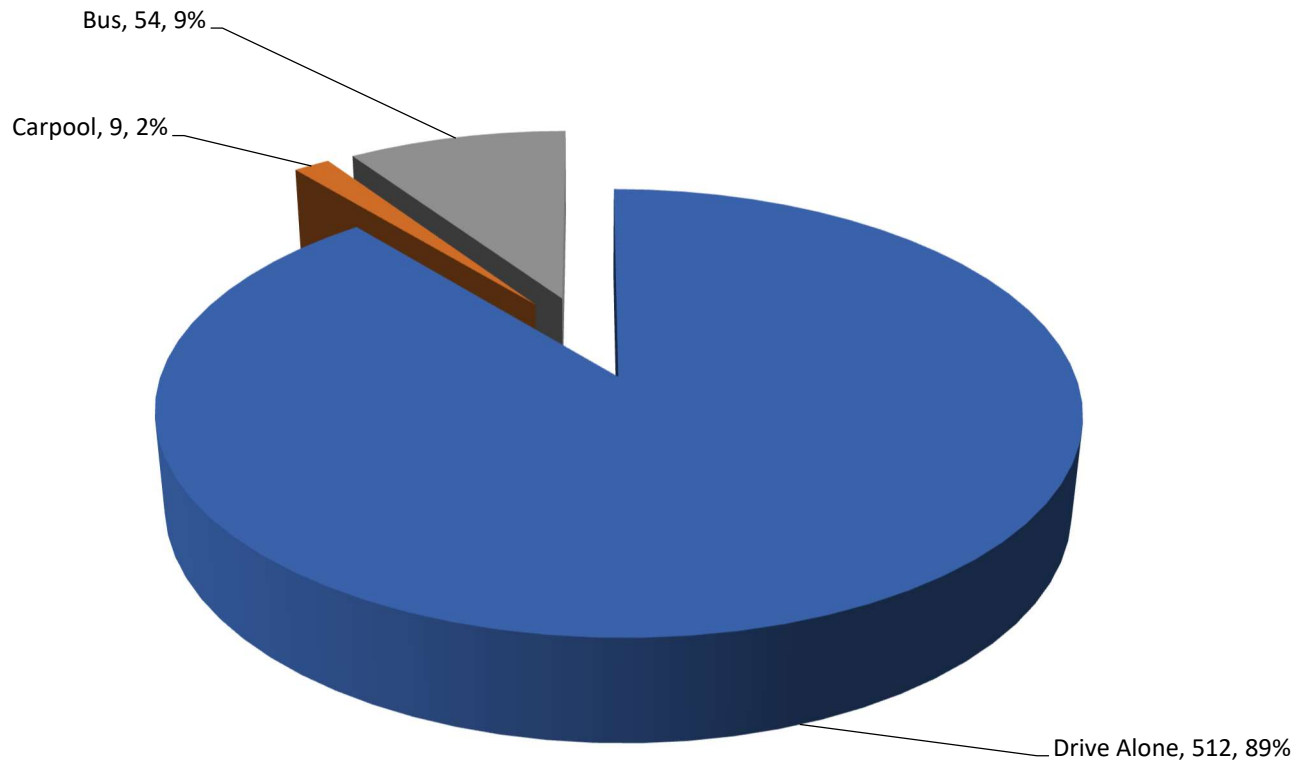

NEWFIELD CENSUS DESIGNATED PLACE - MODE TO WORK
(2020 5 CENSUS ACS)