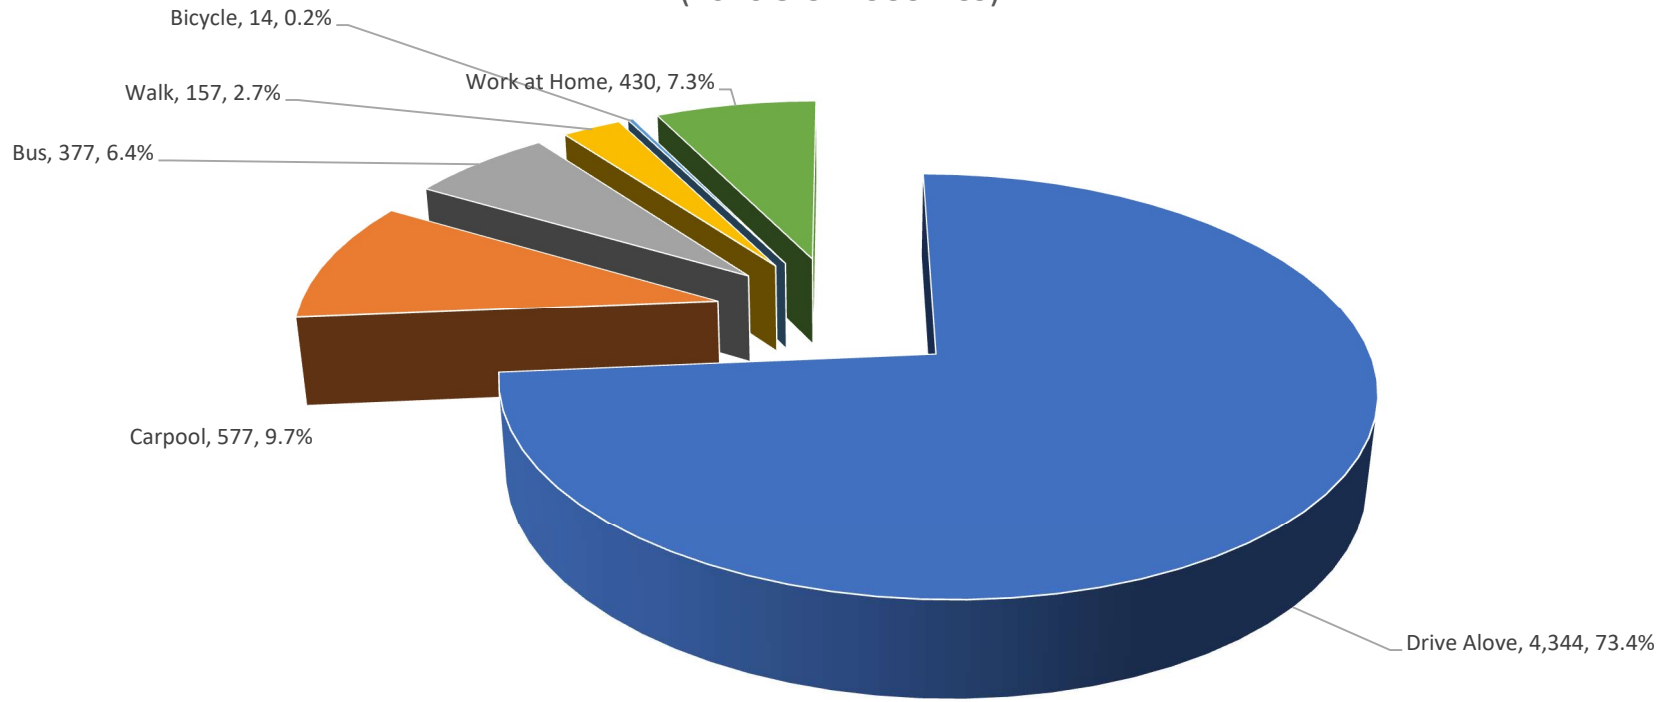

MODE TO WORK - TOWN OF LANSING (2020 5 CENSUS ACS)