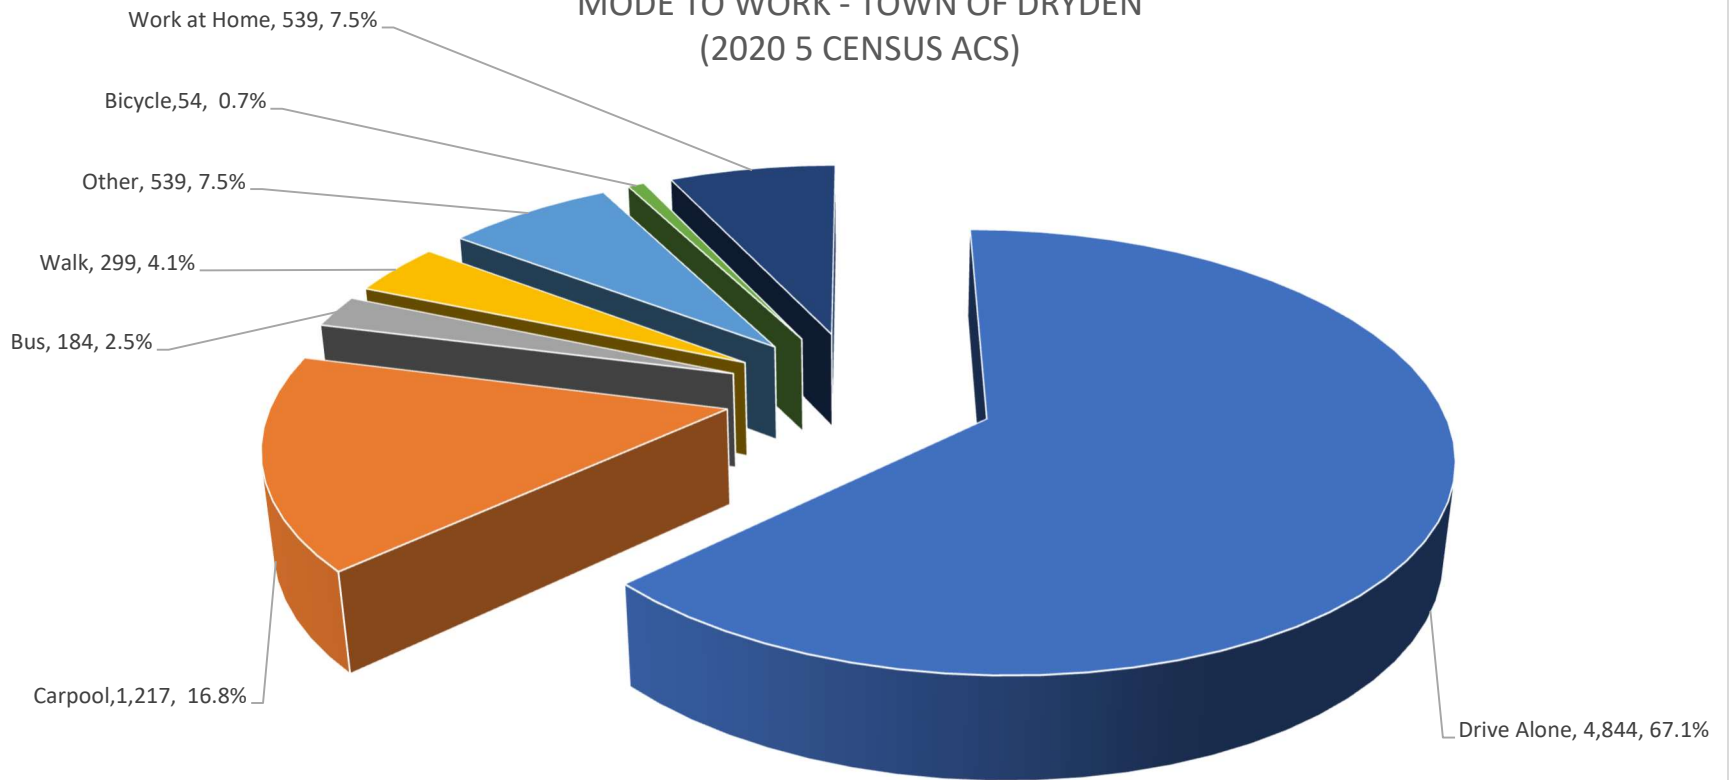

MODE TO WORK - TOWN OF DRYDEN (2020 5 CENSUS ACS)