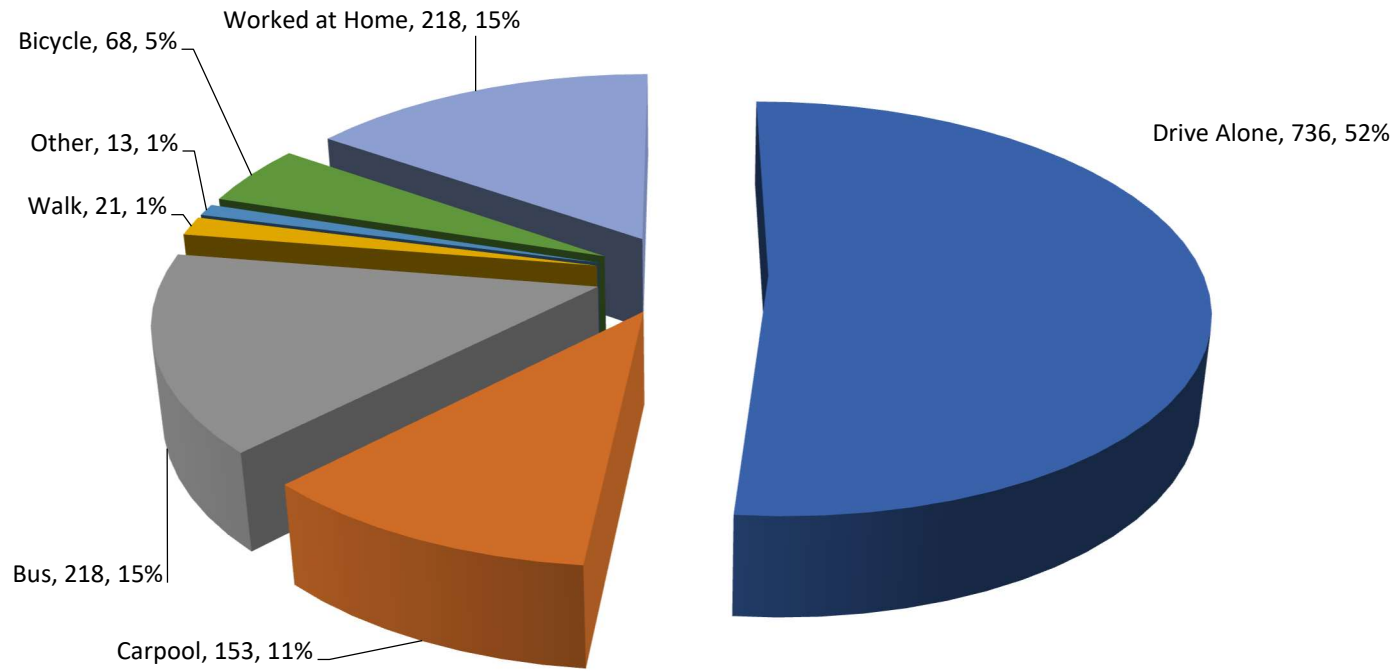

NORTHEAST ITHACA CENSUS DESIGNATED PLACE - MODE TO WORK
(2020 5 CENSUS ACS)