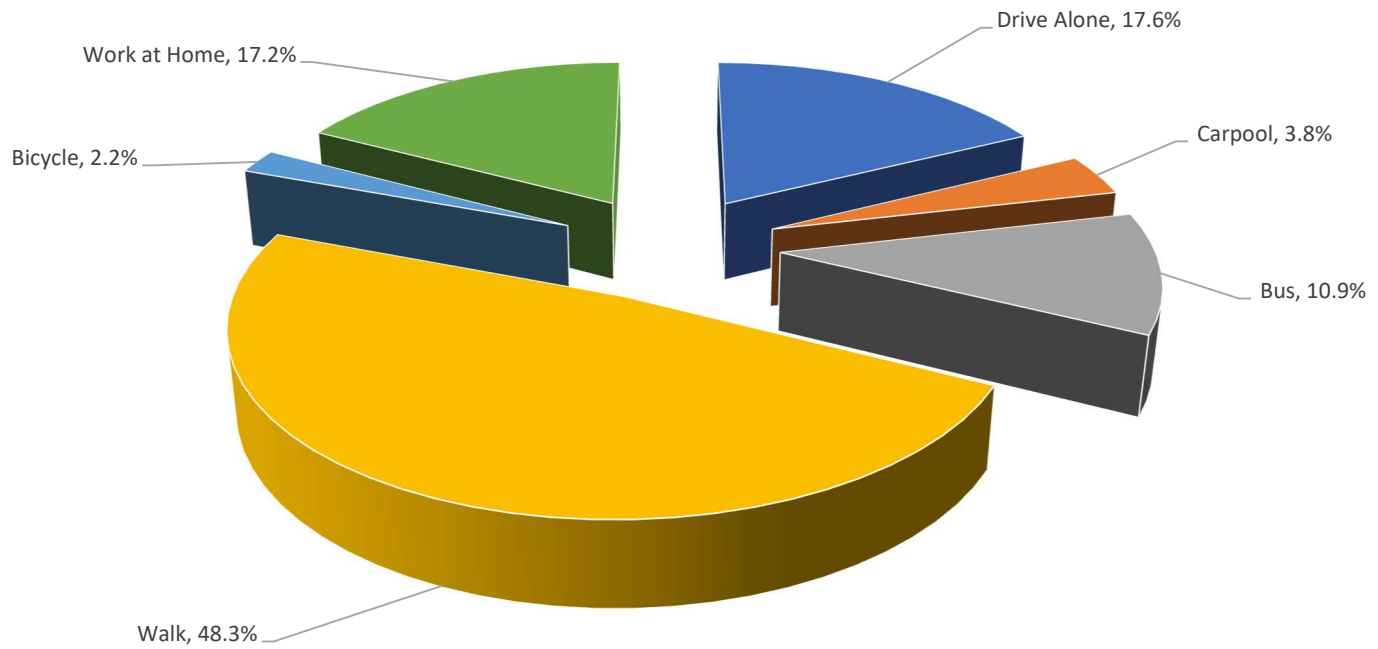

FOREST HOME CENSUS DESIGNATED PLACE - MODE TO WORK
(2020 5 CENSUS ACS)