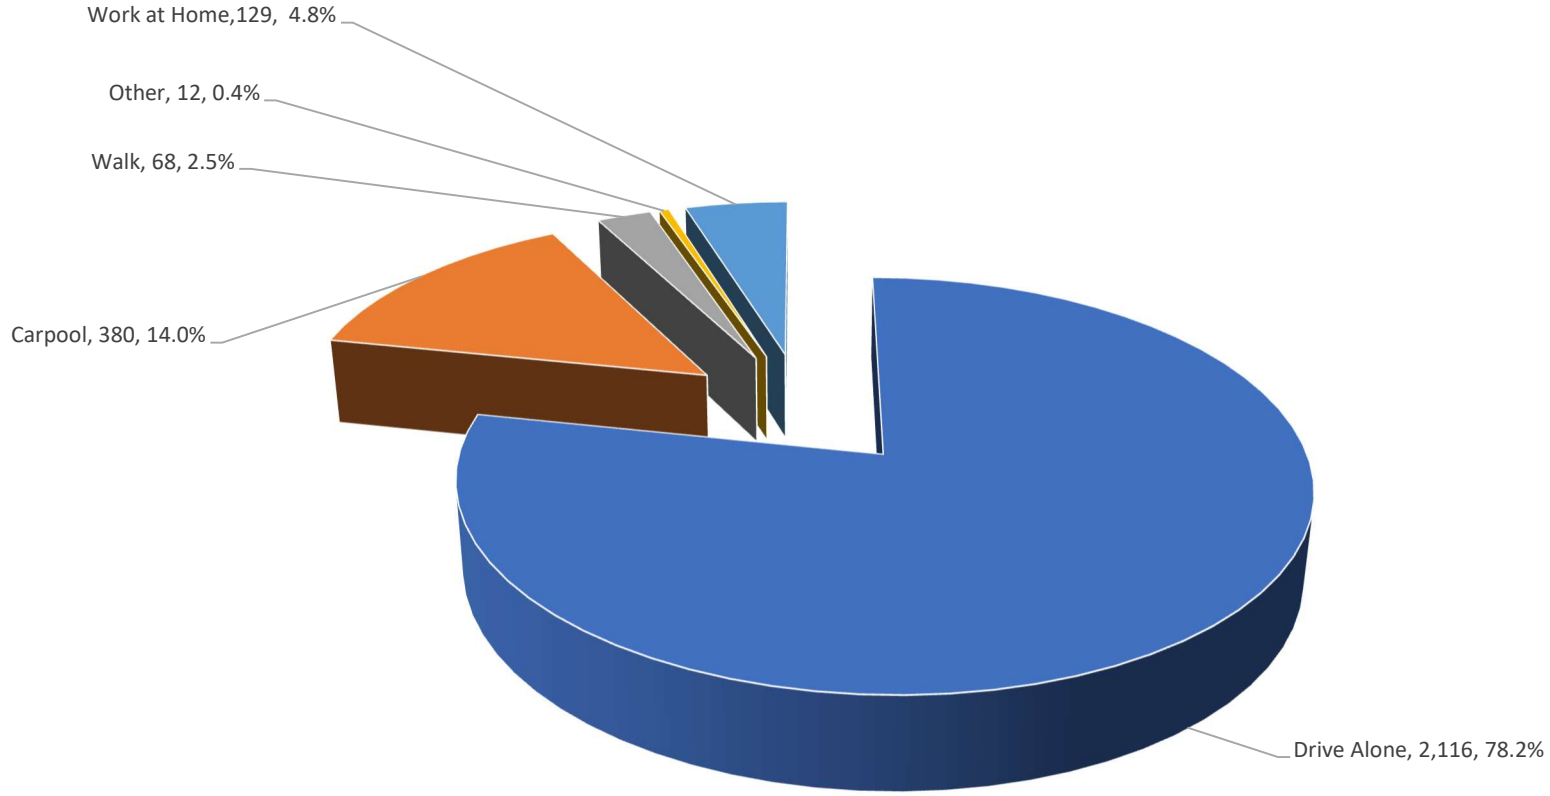

MODE TO WORK - TOWN OF NEWFIELD
(2020 5 CENSUS ACS)