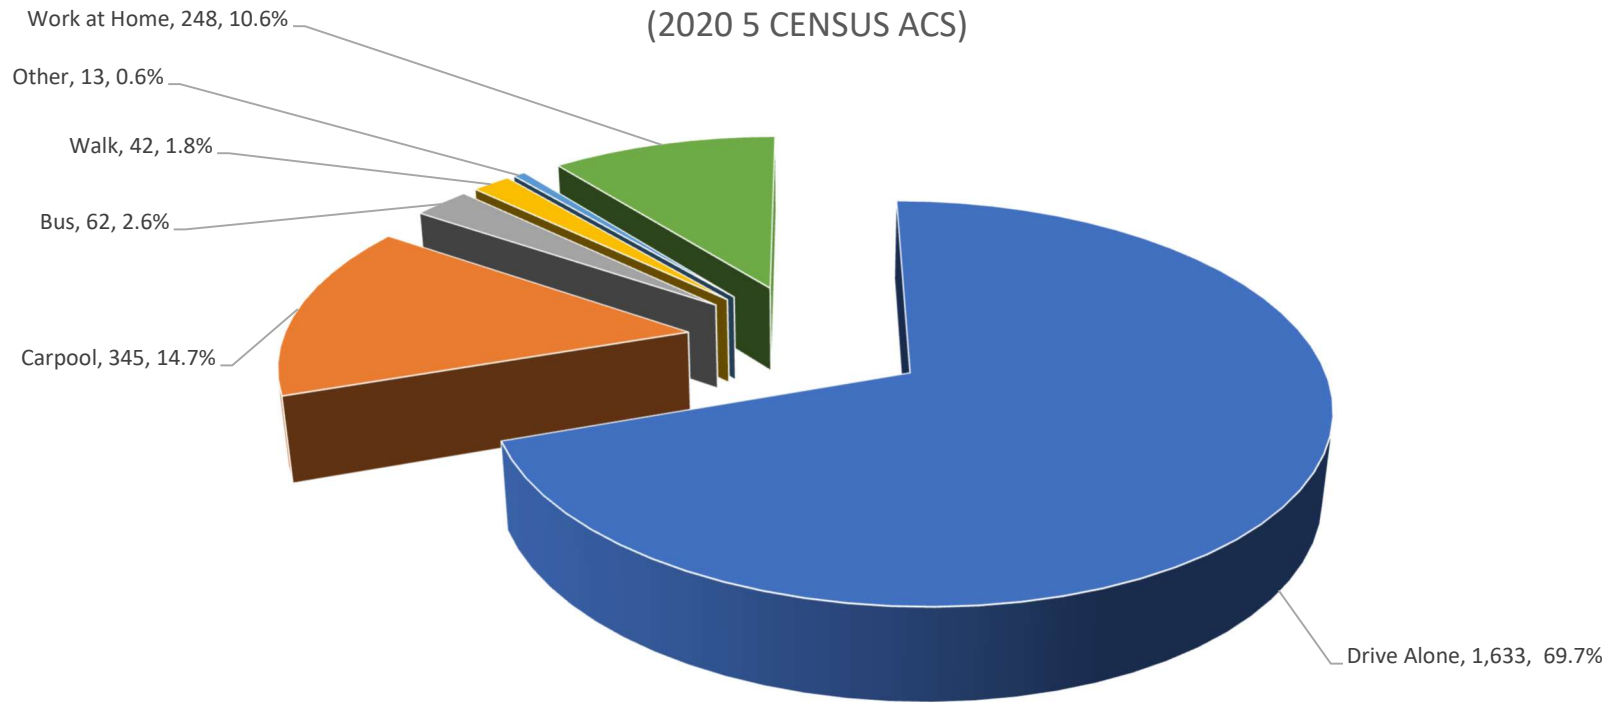

MODE TO WORK - TOWN OF ULYSSES
(2020 5 CENSUS ACS)