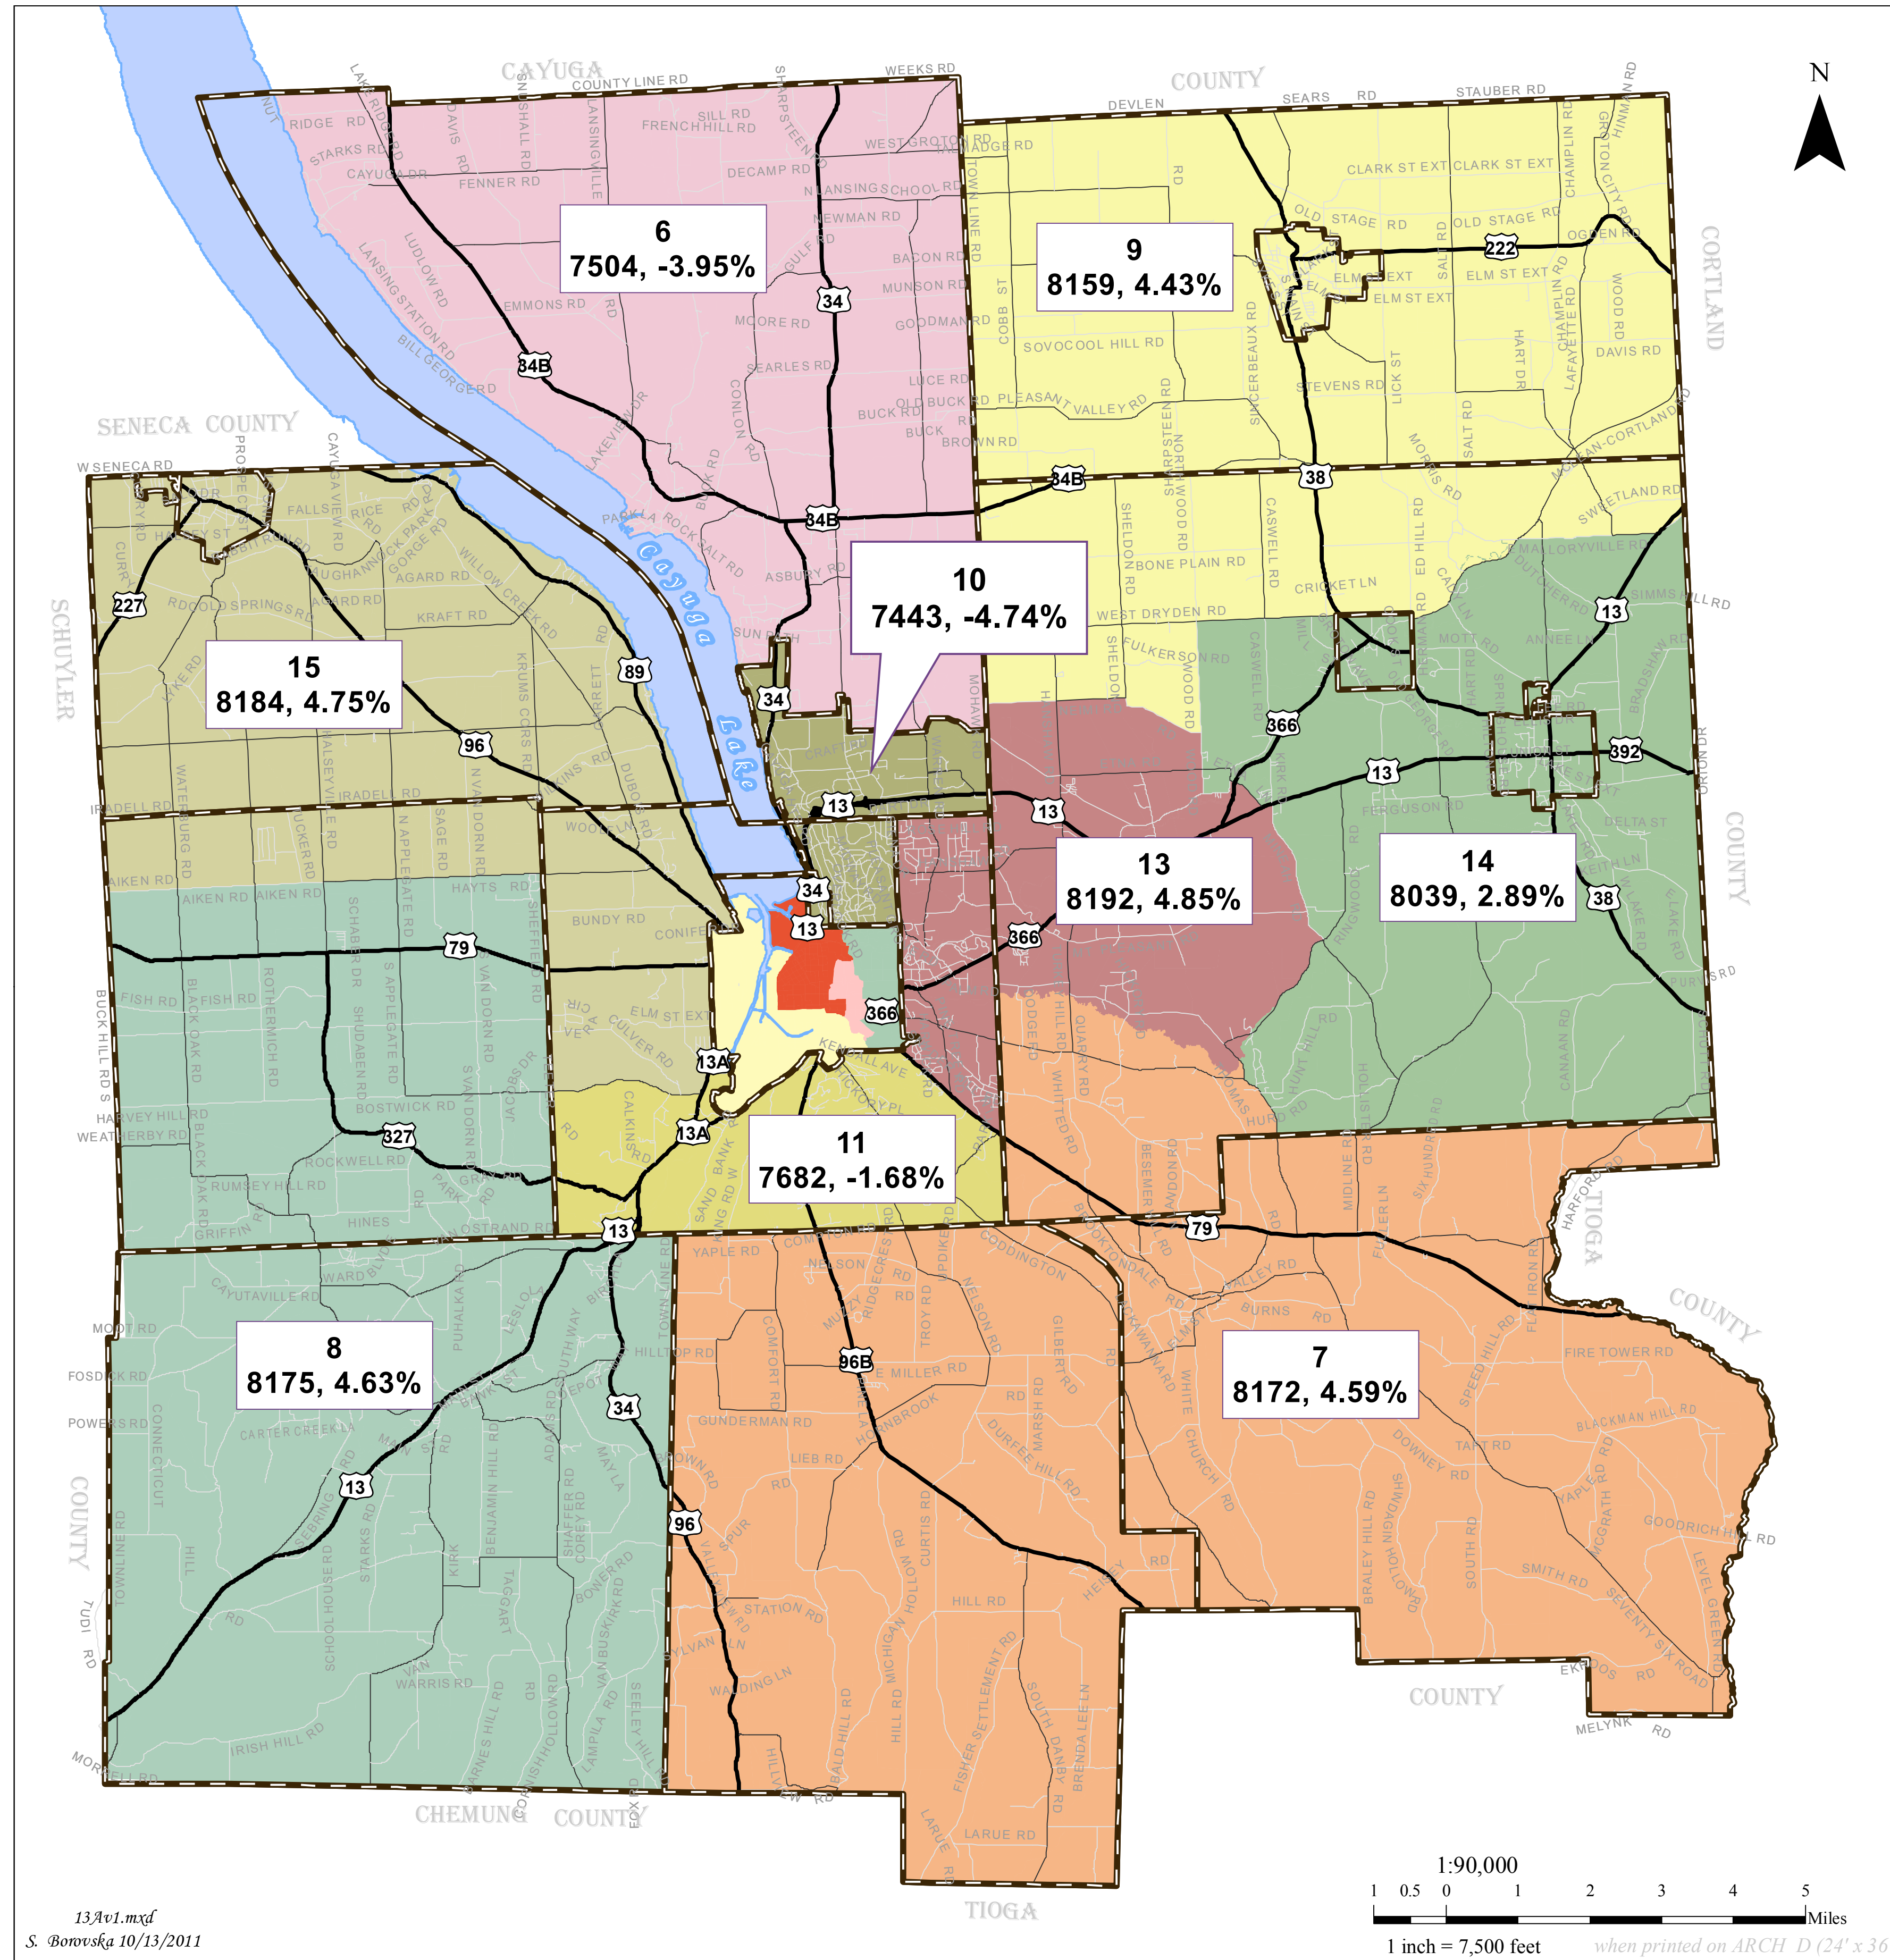

# Tompkins County Redistricting

# Scenario 13 A - v.1

**Legend**

Municipal Boundary

Legislative Election Districts

002	006	011
003	007	013
004	008	014
005	009	015
	010	

**Total Deviation 9.65 %**

**Ideal Population - 13 Legislative Districts**  
7813 Per District, 2010

Leg. Dist. No. **3**  
Census 2010 **6218, -3.35%** Deviation from Ideal for 2010

Calculations based on Tompkins County 2010 population total of 101,564 as reported by the U.S. Census Bureau.

Tompkins County GIS Division / ITS  
www.tompkins-co.org/gis