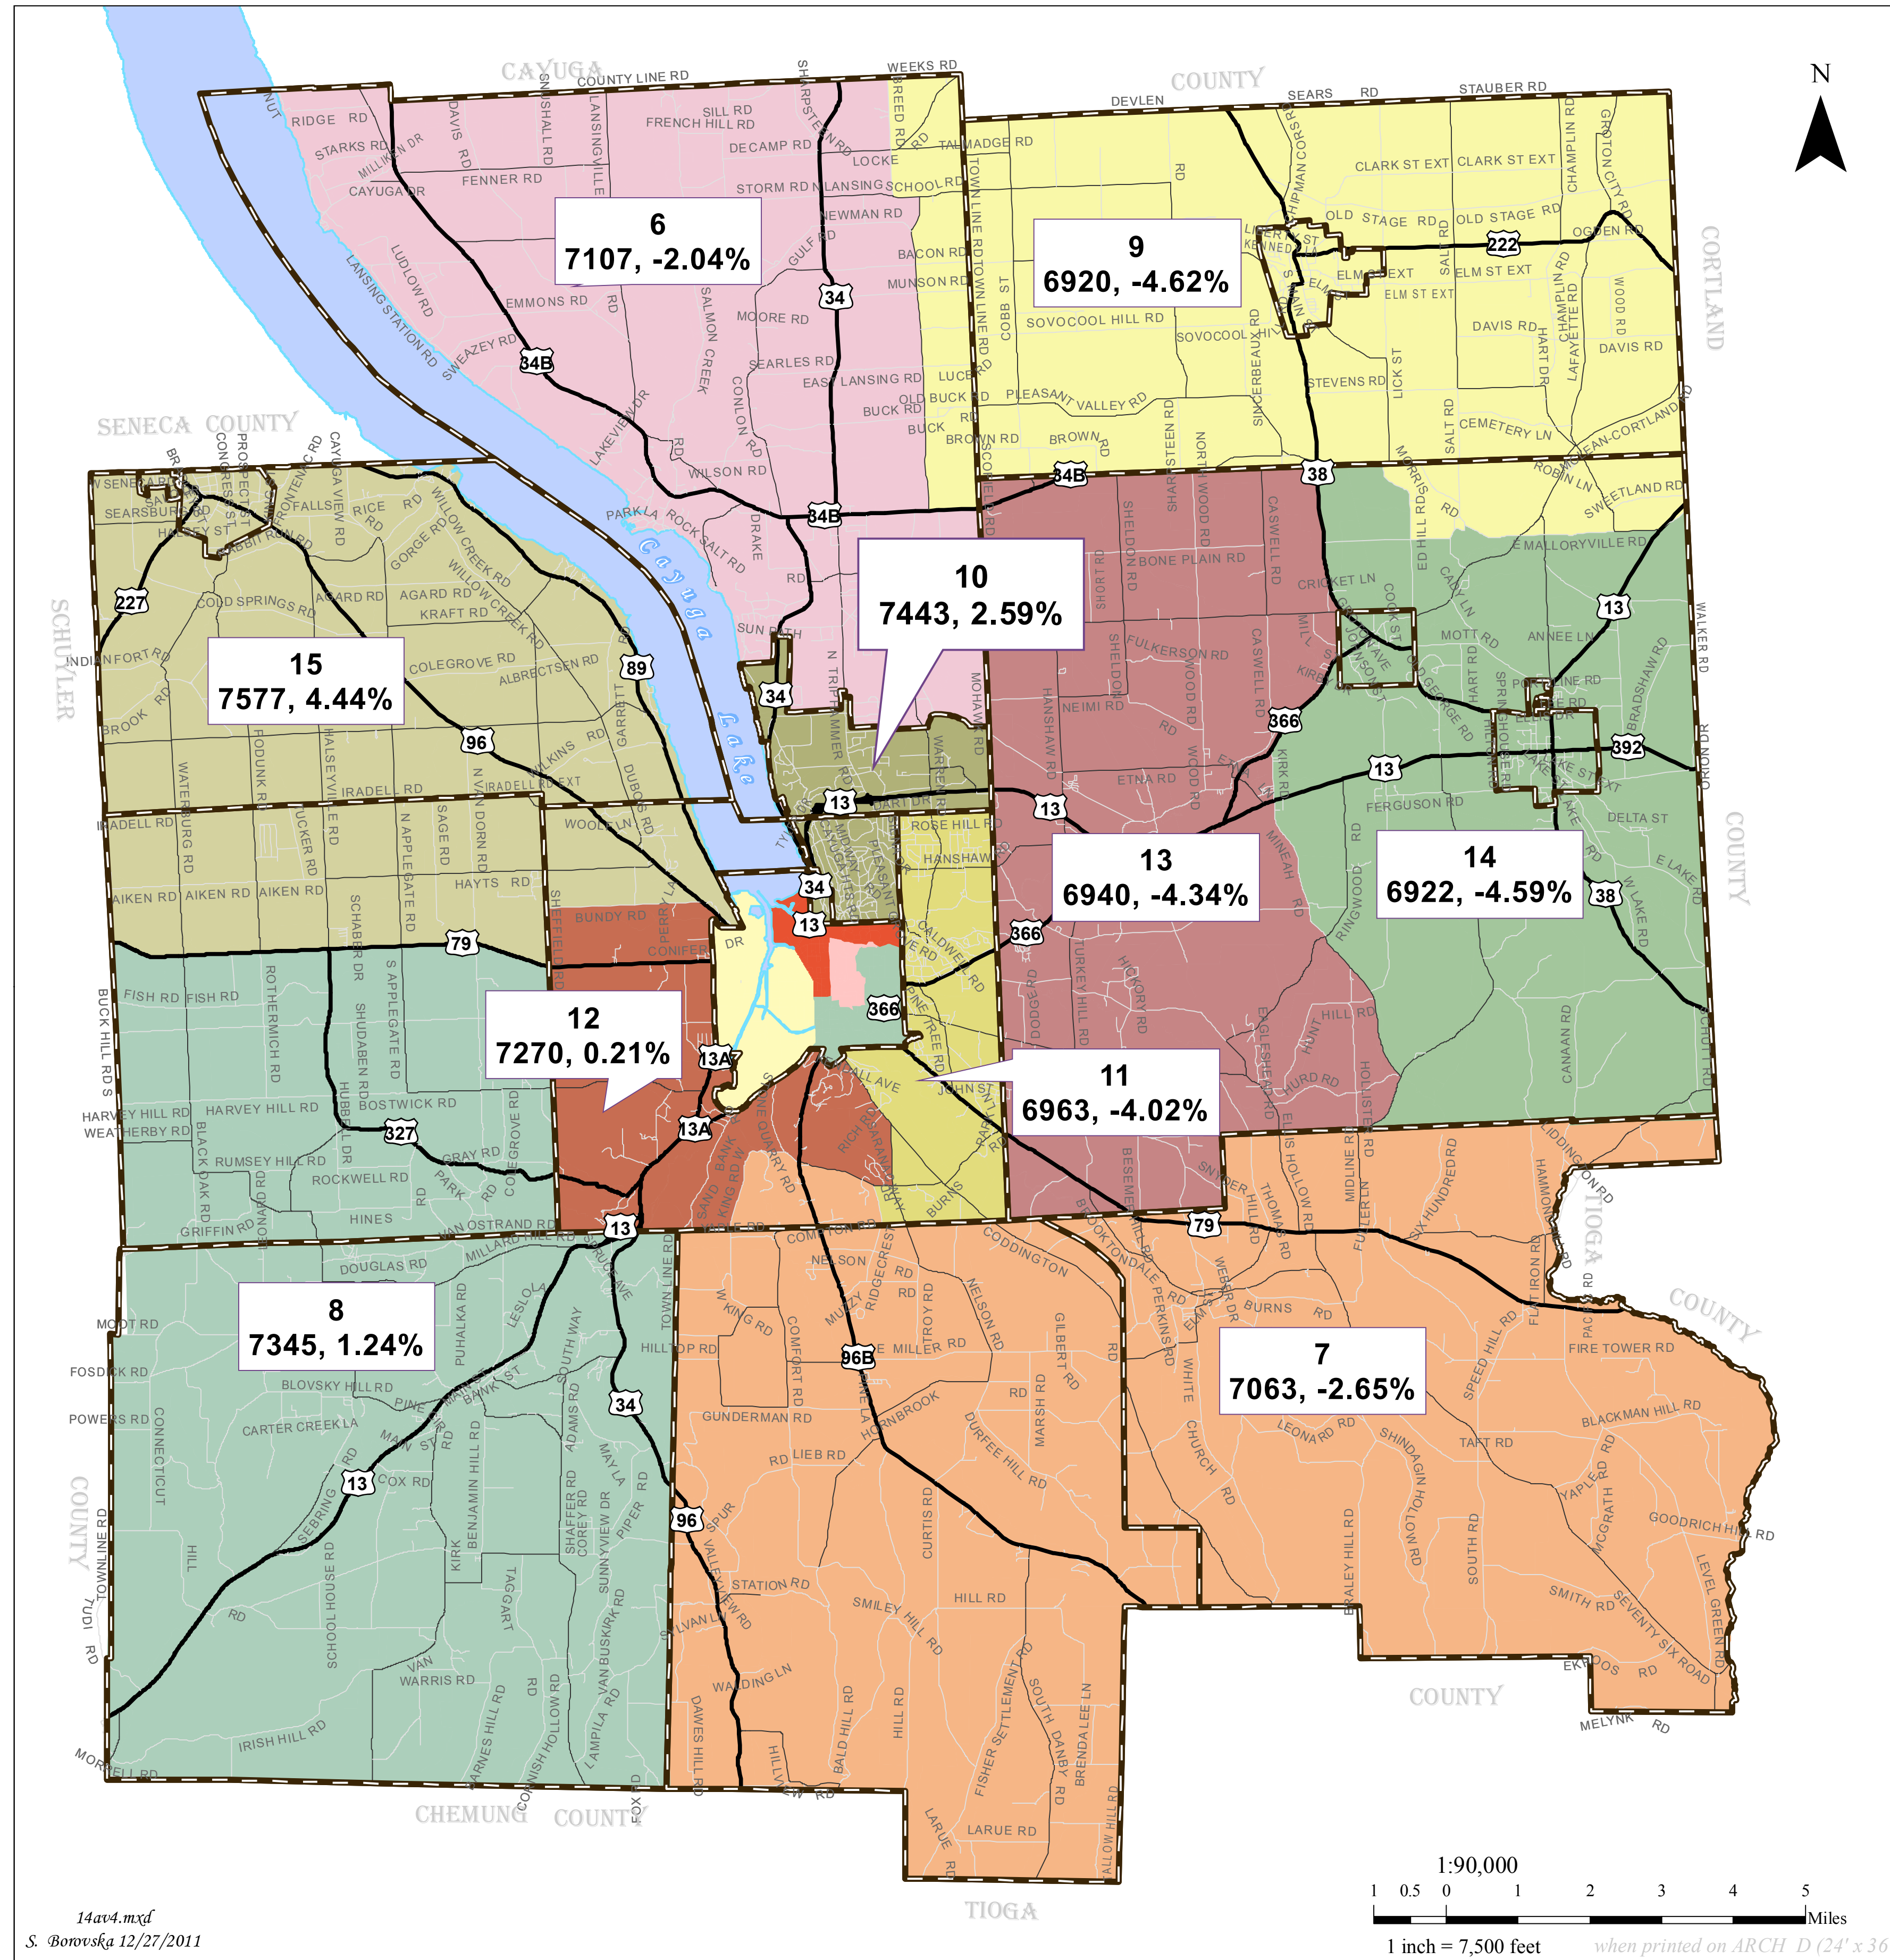

Tompkins County Redistricting

Scenario 14 A - v.4

Legend

Municipal Boundary

Legislative Election Districts

002	006	011
003	007	012
004	008	013
005	009	014
	010	015

Total Deviation 8.48 %
Ideal Population - 14 Legislative Districts
7255 Per District, 2010

Year 2010
 Leg. Dist. No. **3**
6218, -3.35% Deviation from Ideal for 2010

Calculations based on Tompkins County 2010 population total of 101,564 as reported by the U.S. Census Bureau.

Tompkins County GIS Division / ITS
www.tompkins-co.org/gis