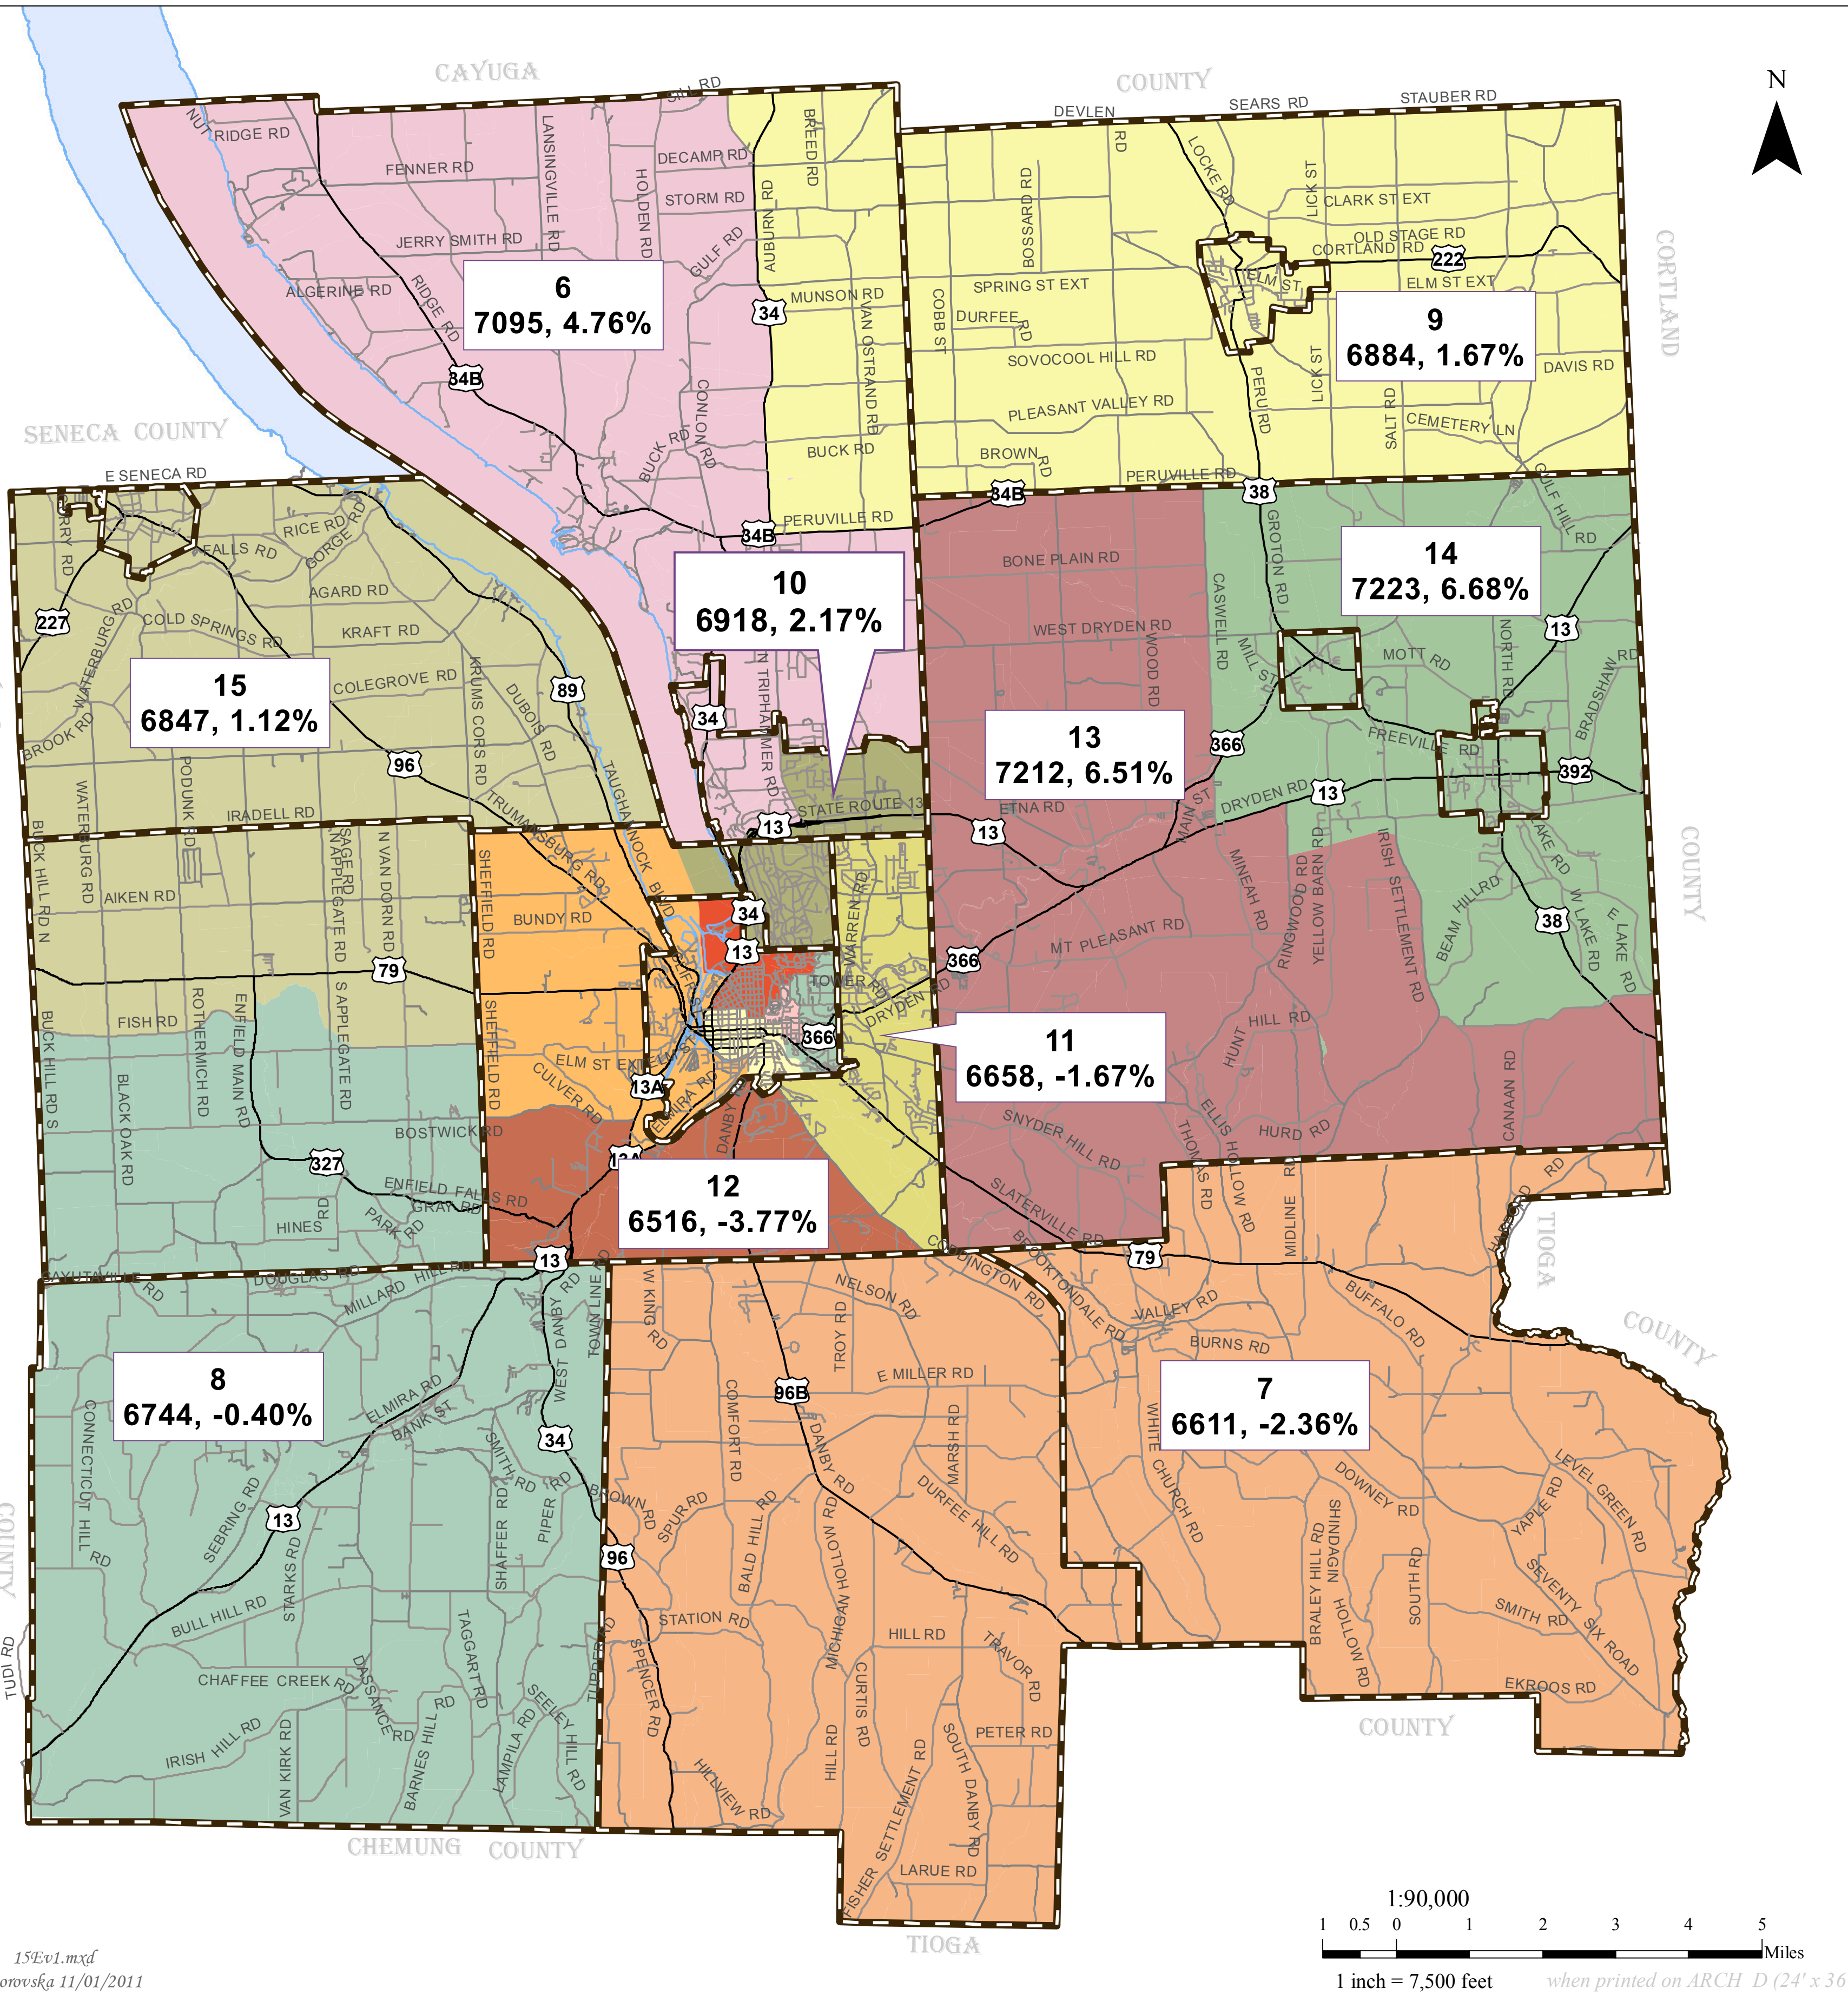

# Tompkins County Redistricting

# Scenario 15 E - v.1

### Legend

Municipal Boundary  
**Legislative Election Districts**  
 001     006     011  
 002     007     012  
 003     008     013  
 004     009     014  
 005     010     015

**Total Deviation 14.11 %**  
**Ideal Population - 15 Legislative Districts**  
 6771 Per District, 2010  
 Leg. Dist. No. **3**  
 Census 2010 **6218, -3.35%** Deviation from Ideal for 2010

Calculations based on Tompkins County 2010 population total of 101,564 as reported by the U.S. Census Bureau.

Tompkins County GIS Division / ITS  
[www.tompkins-co.org/gis](http://www.tompkins-co.org/gis)