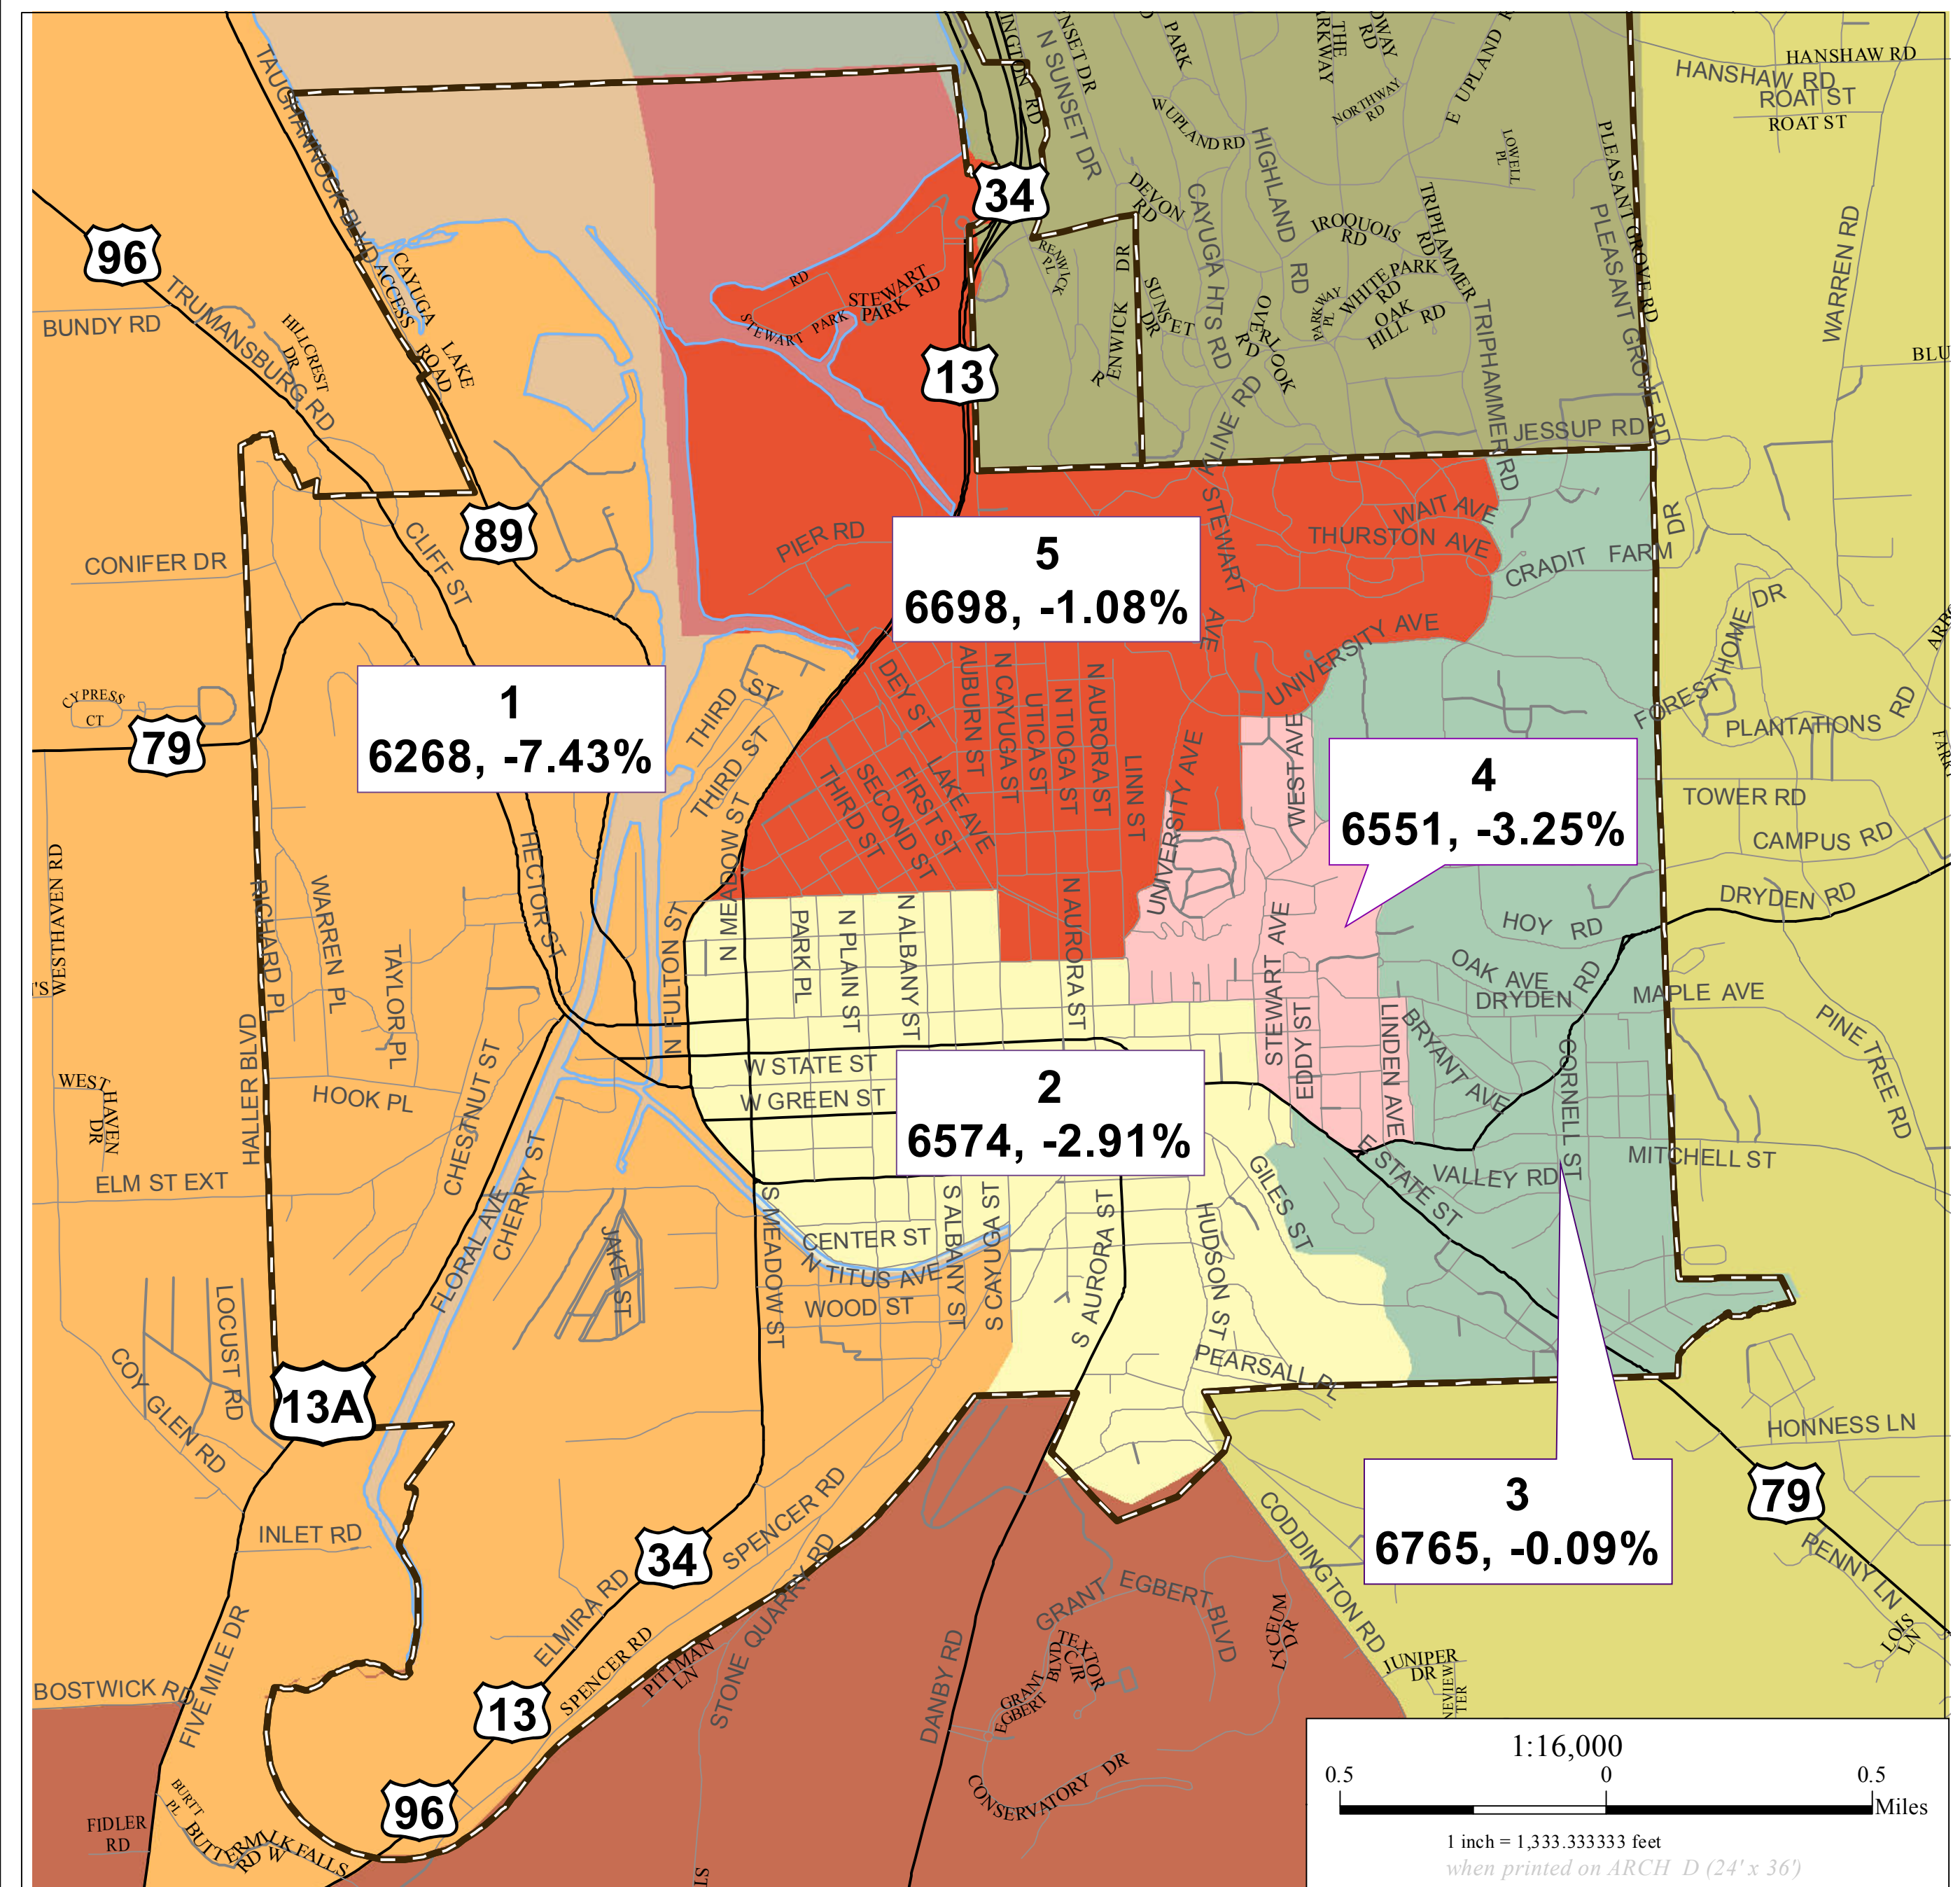

Legend

Municipal Boundary
Legislative Election Districts
 001   006   011
 002   007   012
 003   008   013
 004   009   014
 005   010   015

Total Deviation 14.11 %
Ideal Population - 15 Legislative Districts
6771 Per District, 2010
Leg. Dist. No. **3**
Census 2010 **6218, -3.35%** Deviation from Ideal for 2010

Calculations based on Tompkins County 2010 population total of 101,564 as reported by the U.S. Census Bureau.

Tompkins County GIS Division / ITS
www.tompkins-co.org/gis