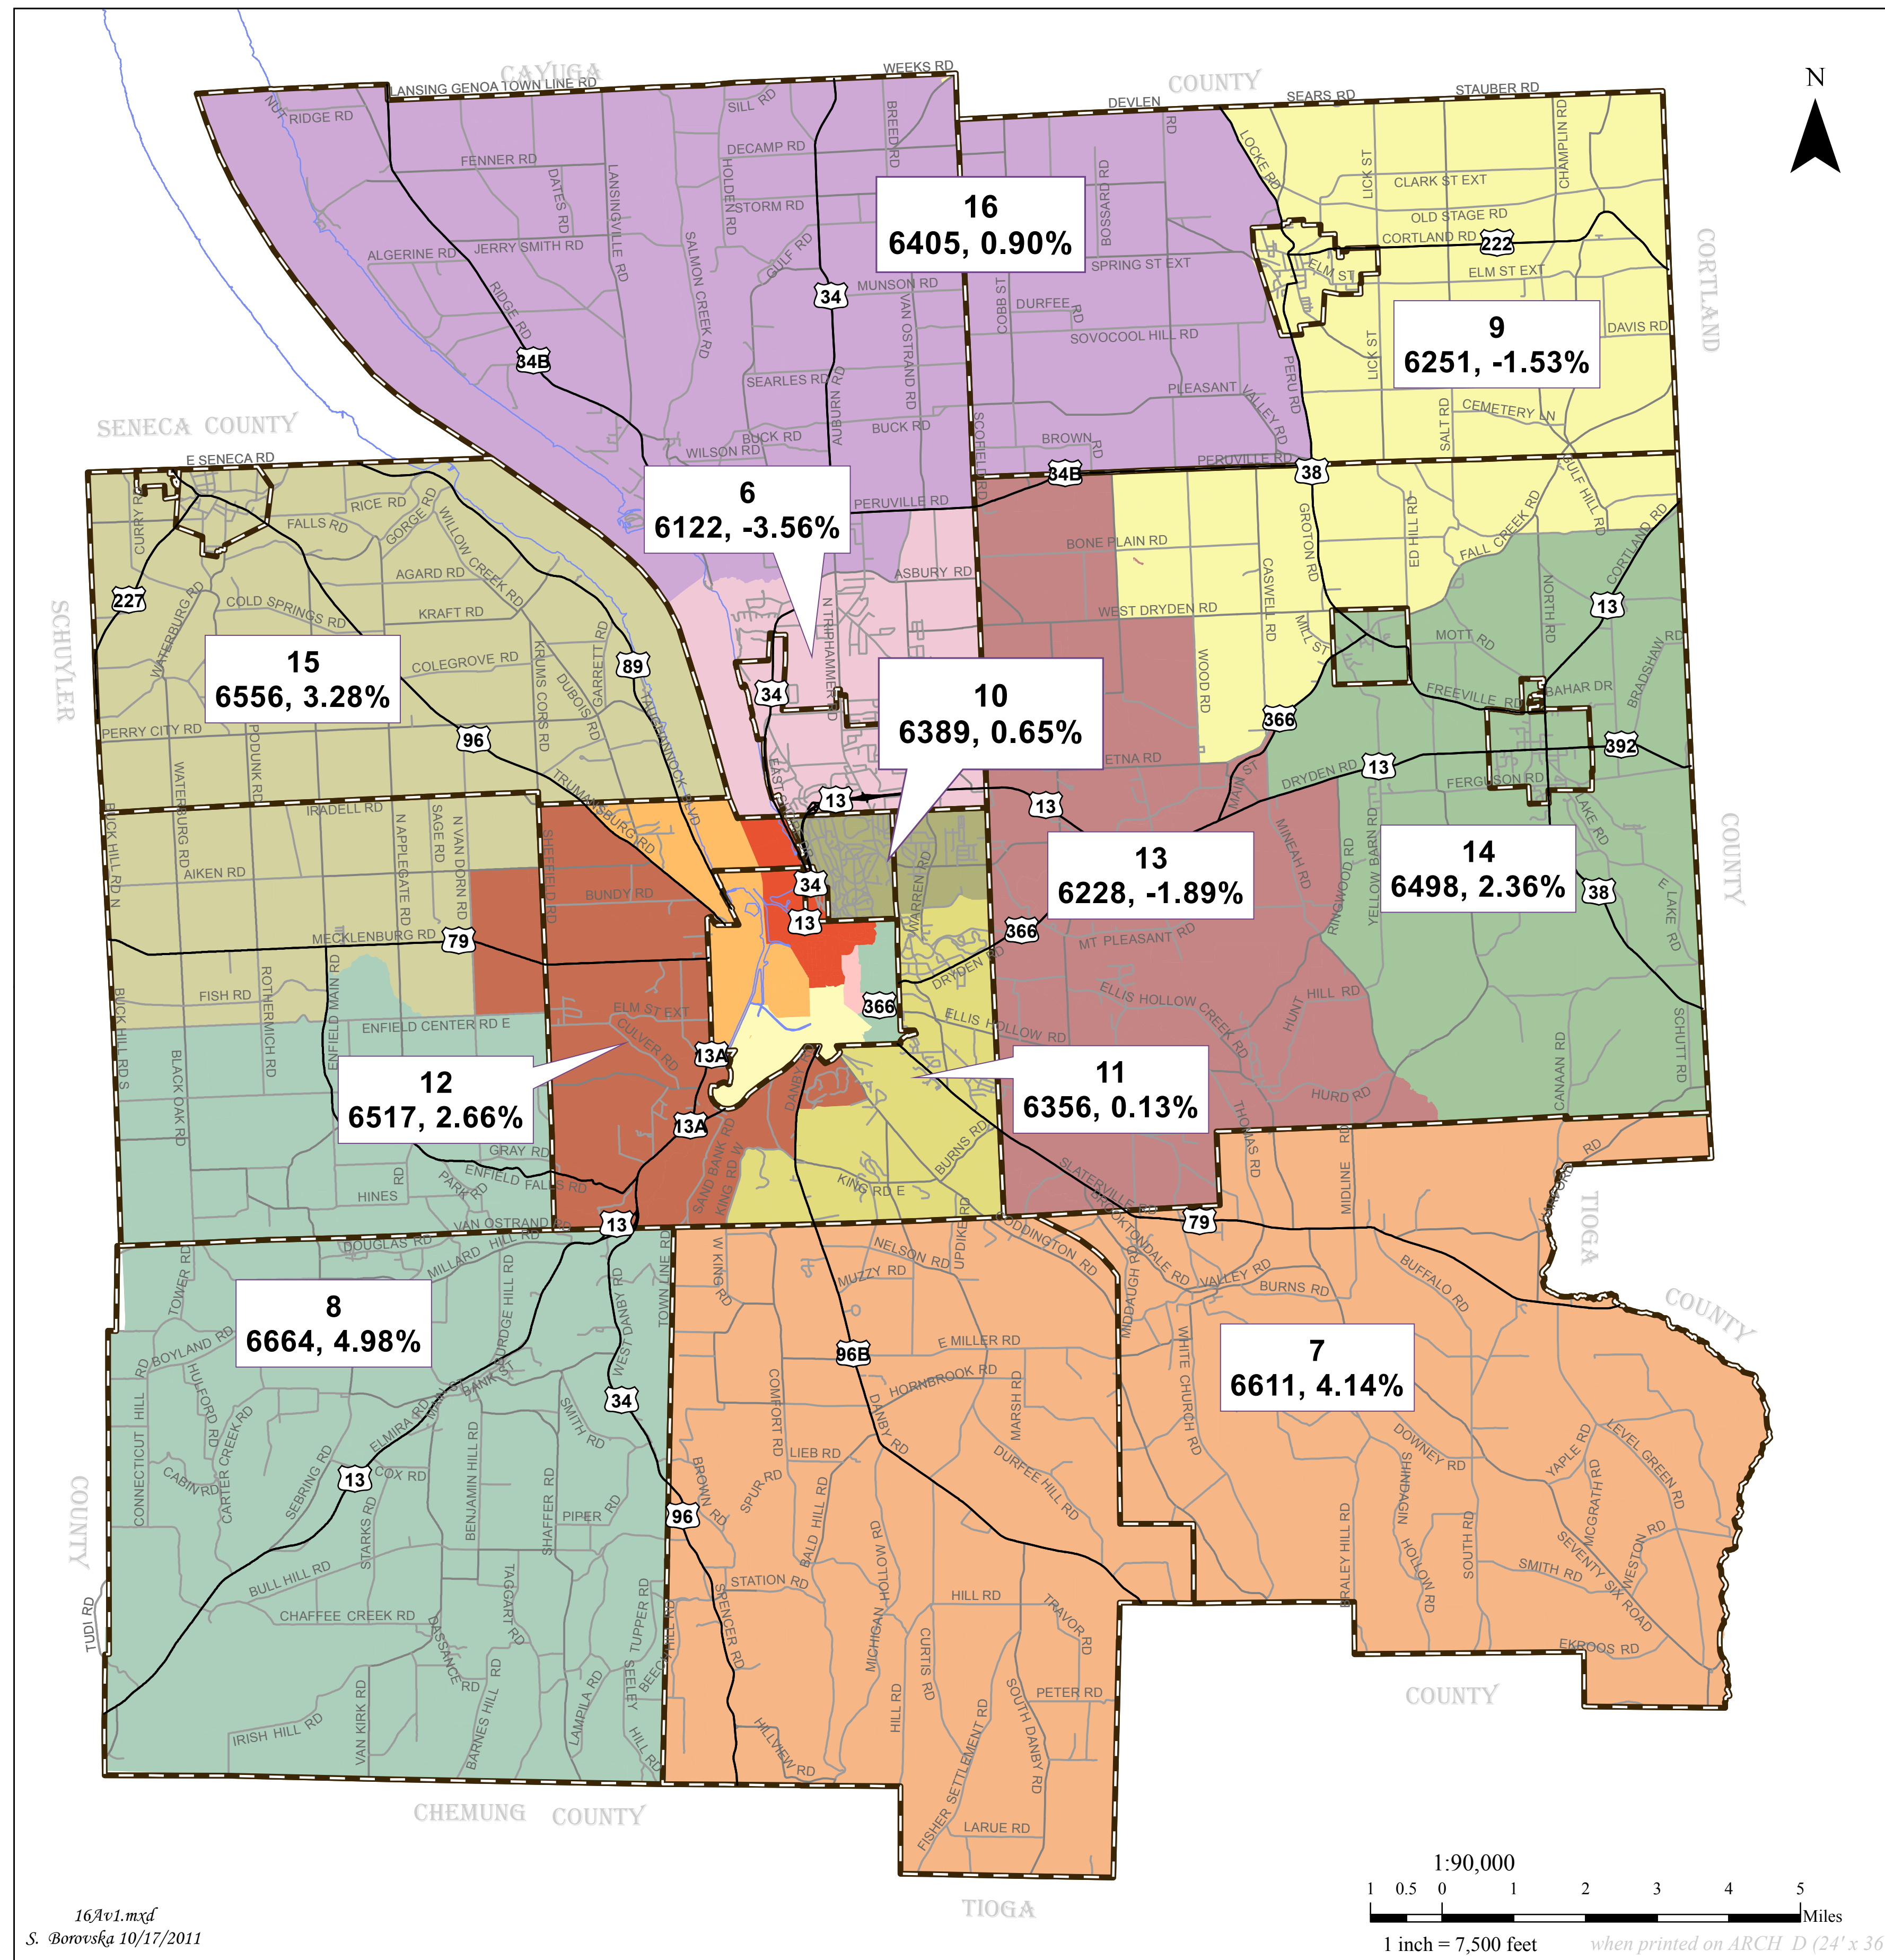

# Tompkins County Redistricting

# Scenario 16 A - v.1

### Legend

**Ideal Population - 16 Legislative Districts**  
6348 Per District, 2010

**Legislative Election Districts**

001	006	011	016
002	007	012	
003	008	013	
004	009	014	
005	010	015	

Calculations based on Tompkins County 2010 population total of 101,564 as reported by the U.S. Census Bureau.

**Census 2010**  
6218, -3.35% Deviation from Ideal for 2010

Leg. Dist. No. **3**

Tompkins County GIS Division / ITS  
www.tompkins-co.org/gis