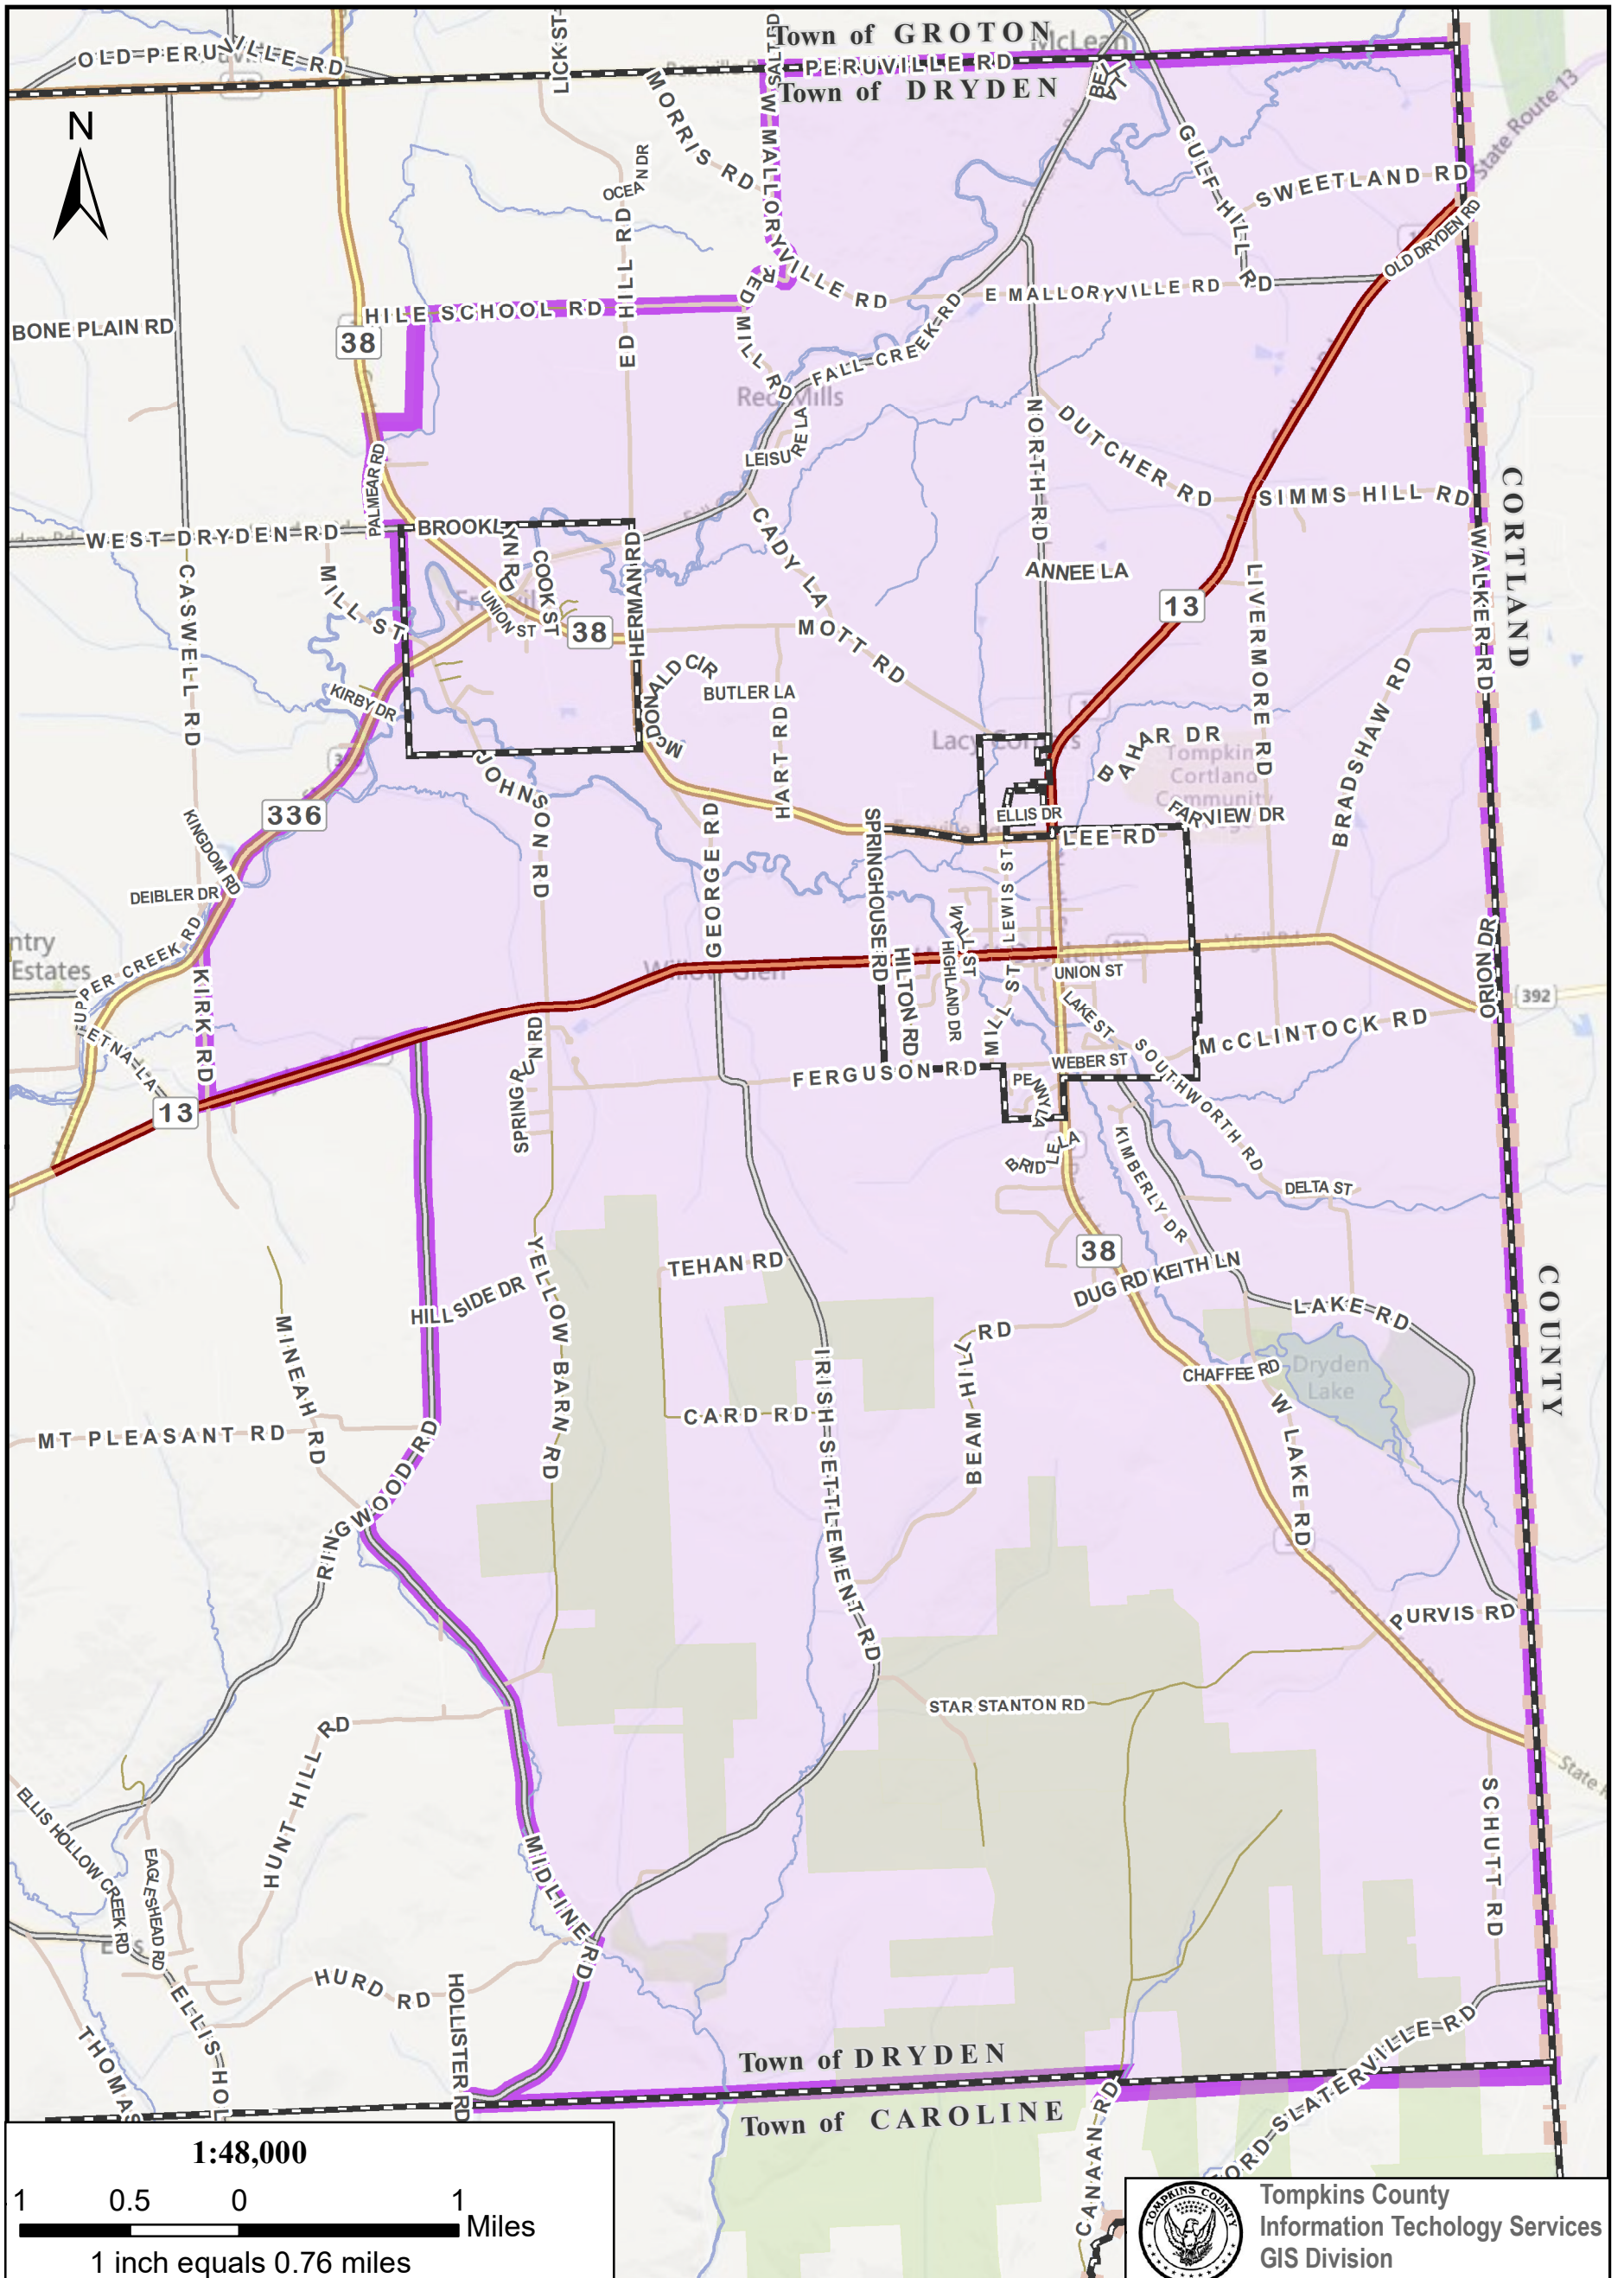

Tompkins County

2022 Reapportionment Plan

Legislative District 10

Legal Description - Attachment 10

County Population: 105,740
District Population: 6,591
Ideal Average: 6,609
Deviation from Ideal Average: -0.27%

Tompkins County
Information Technology Services
GIS Division