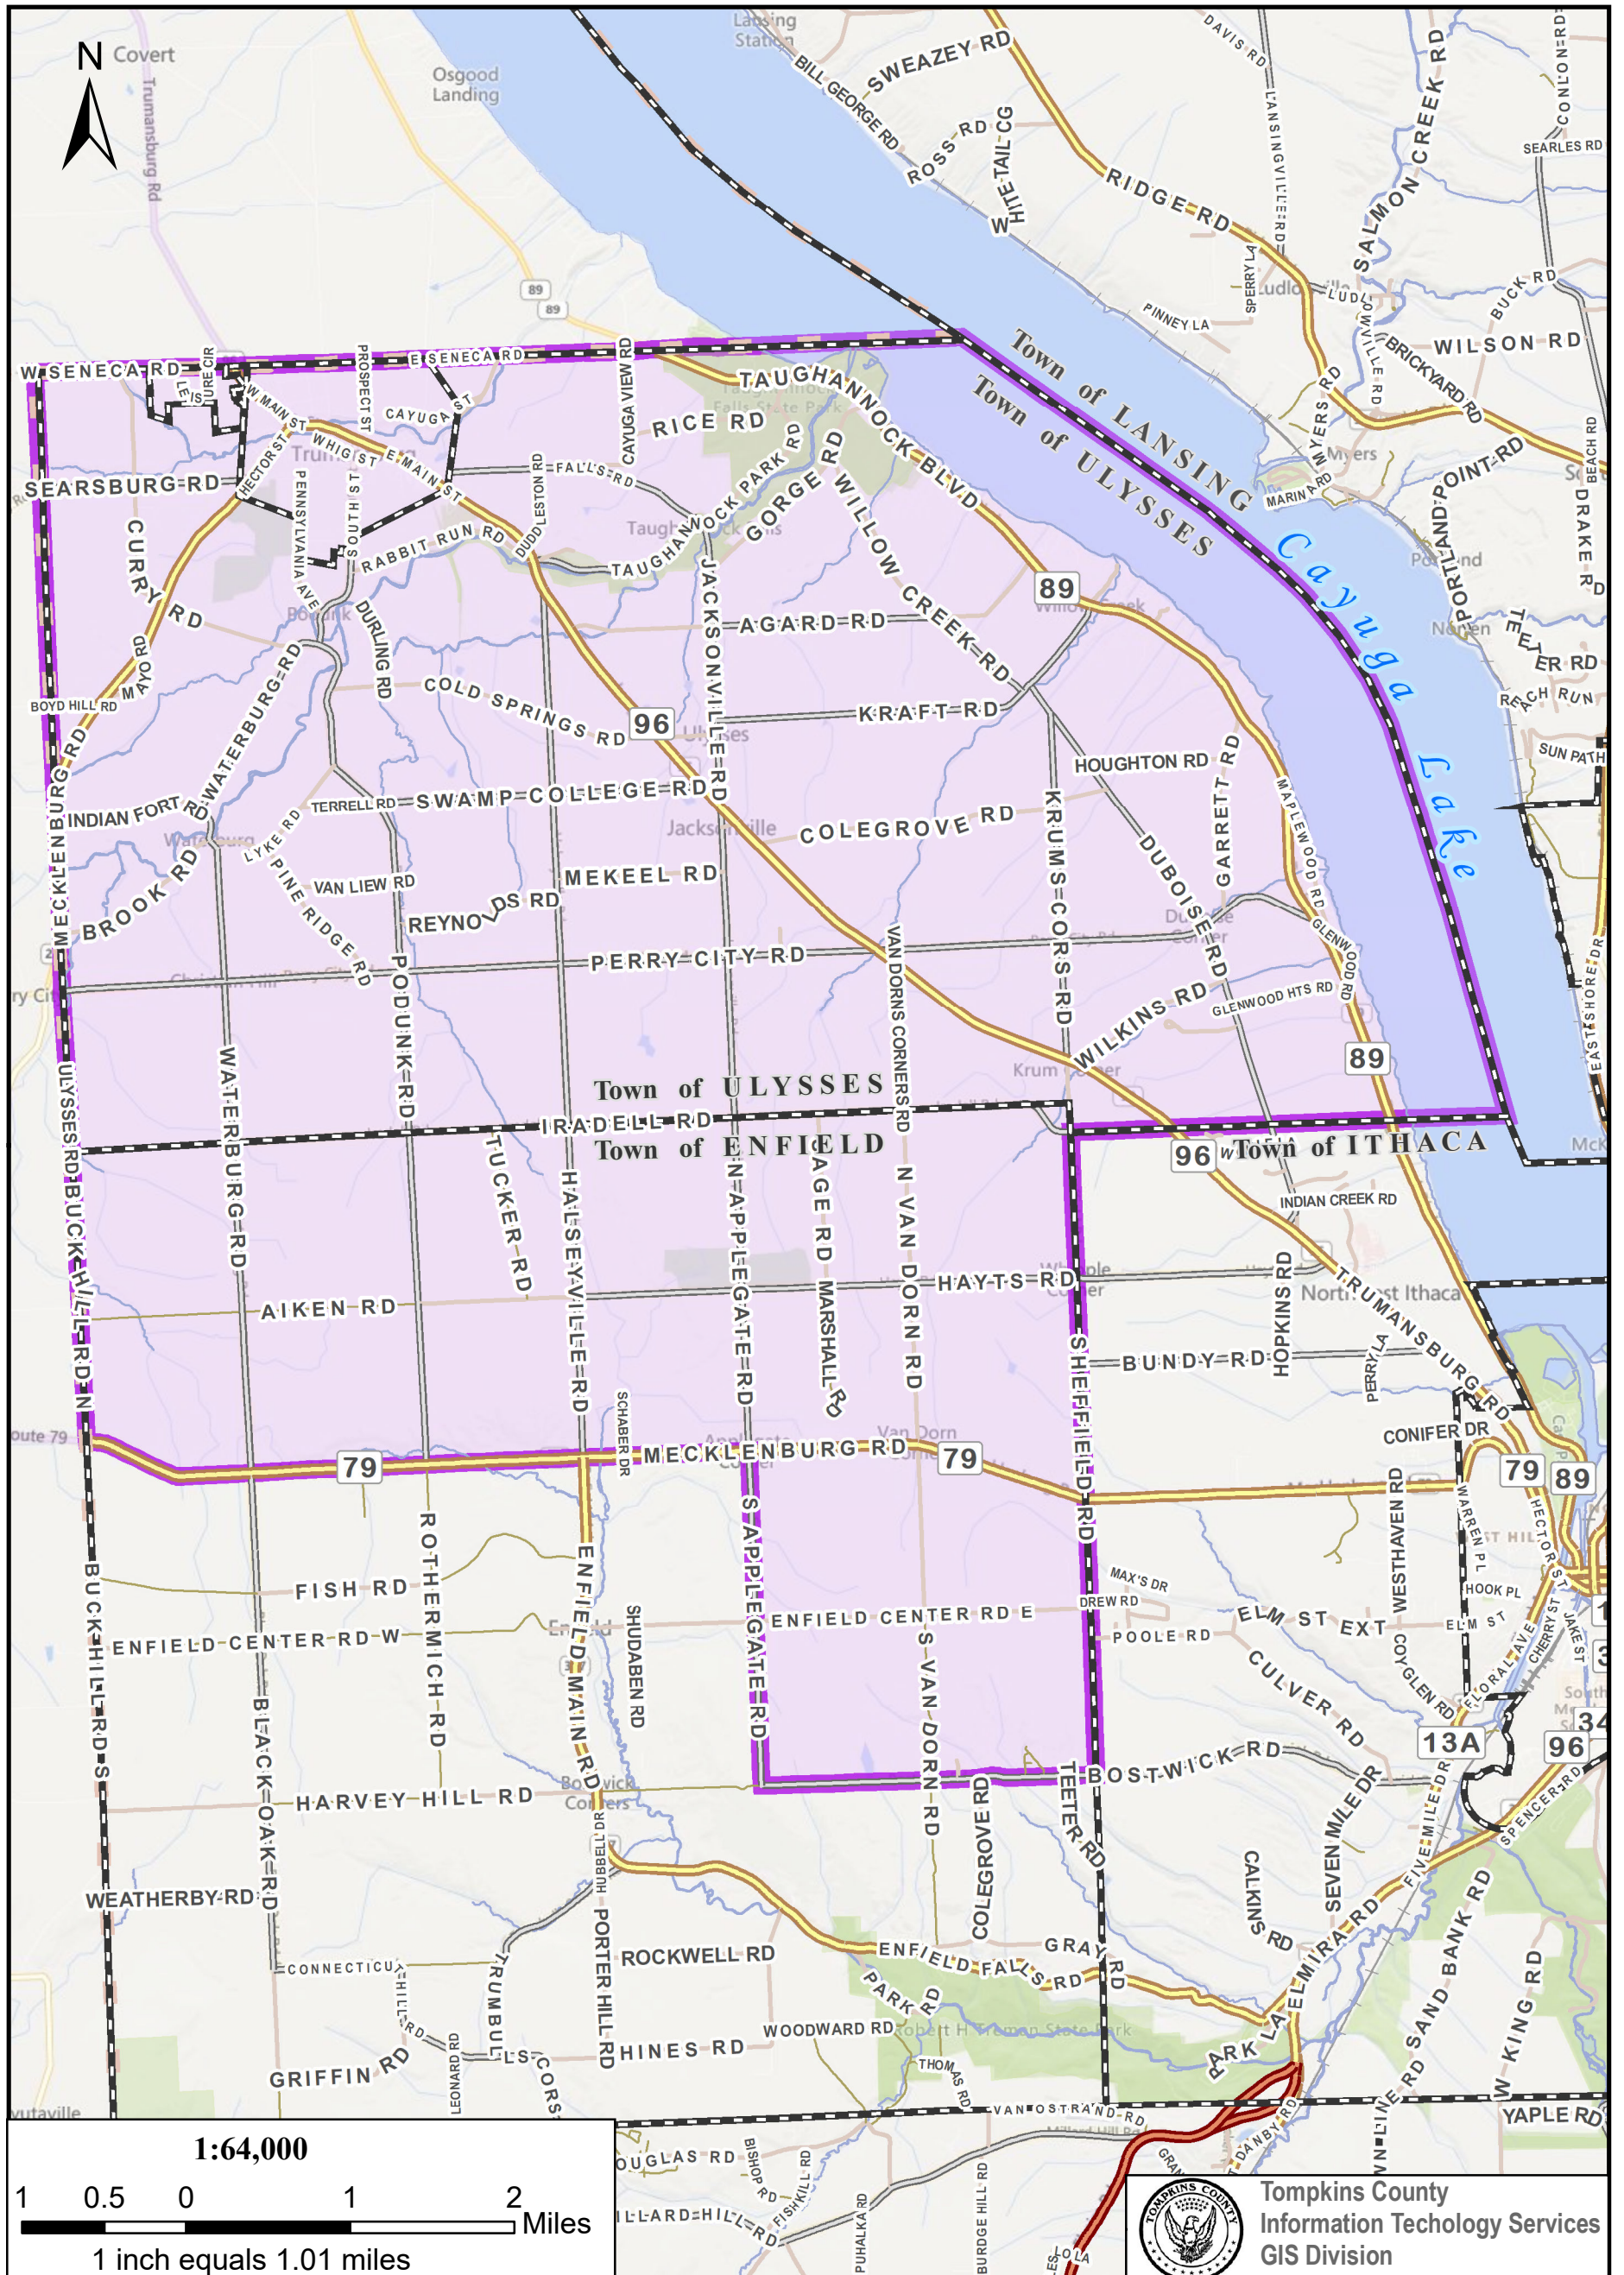

Tompkins County

2022 Reapportionment Plan

Legislative District 16

Legal Description - Attachment 16

County Population: 105,740
District Population: 6,780
Ideal Average: 6,609
Deviation from Ideal Average: 2.59%

1:64,000

Tompkins County
Information Technology Services
GIS Division