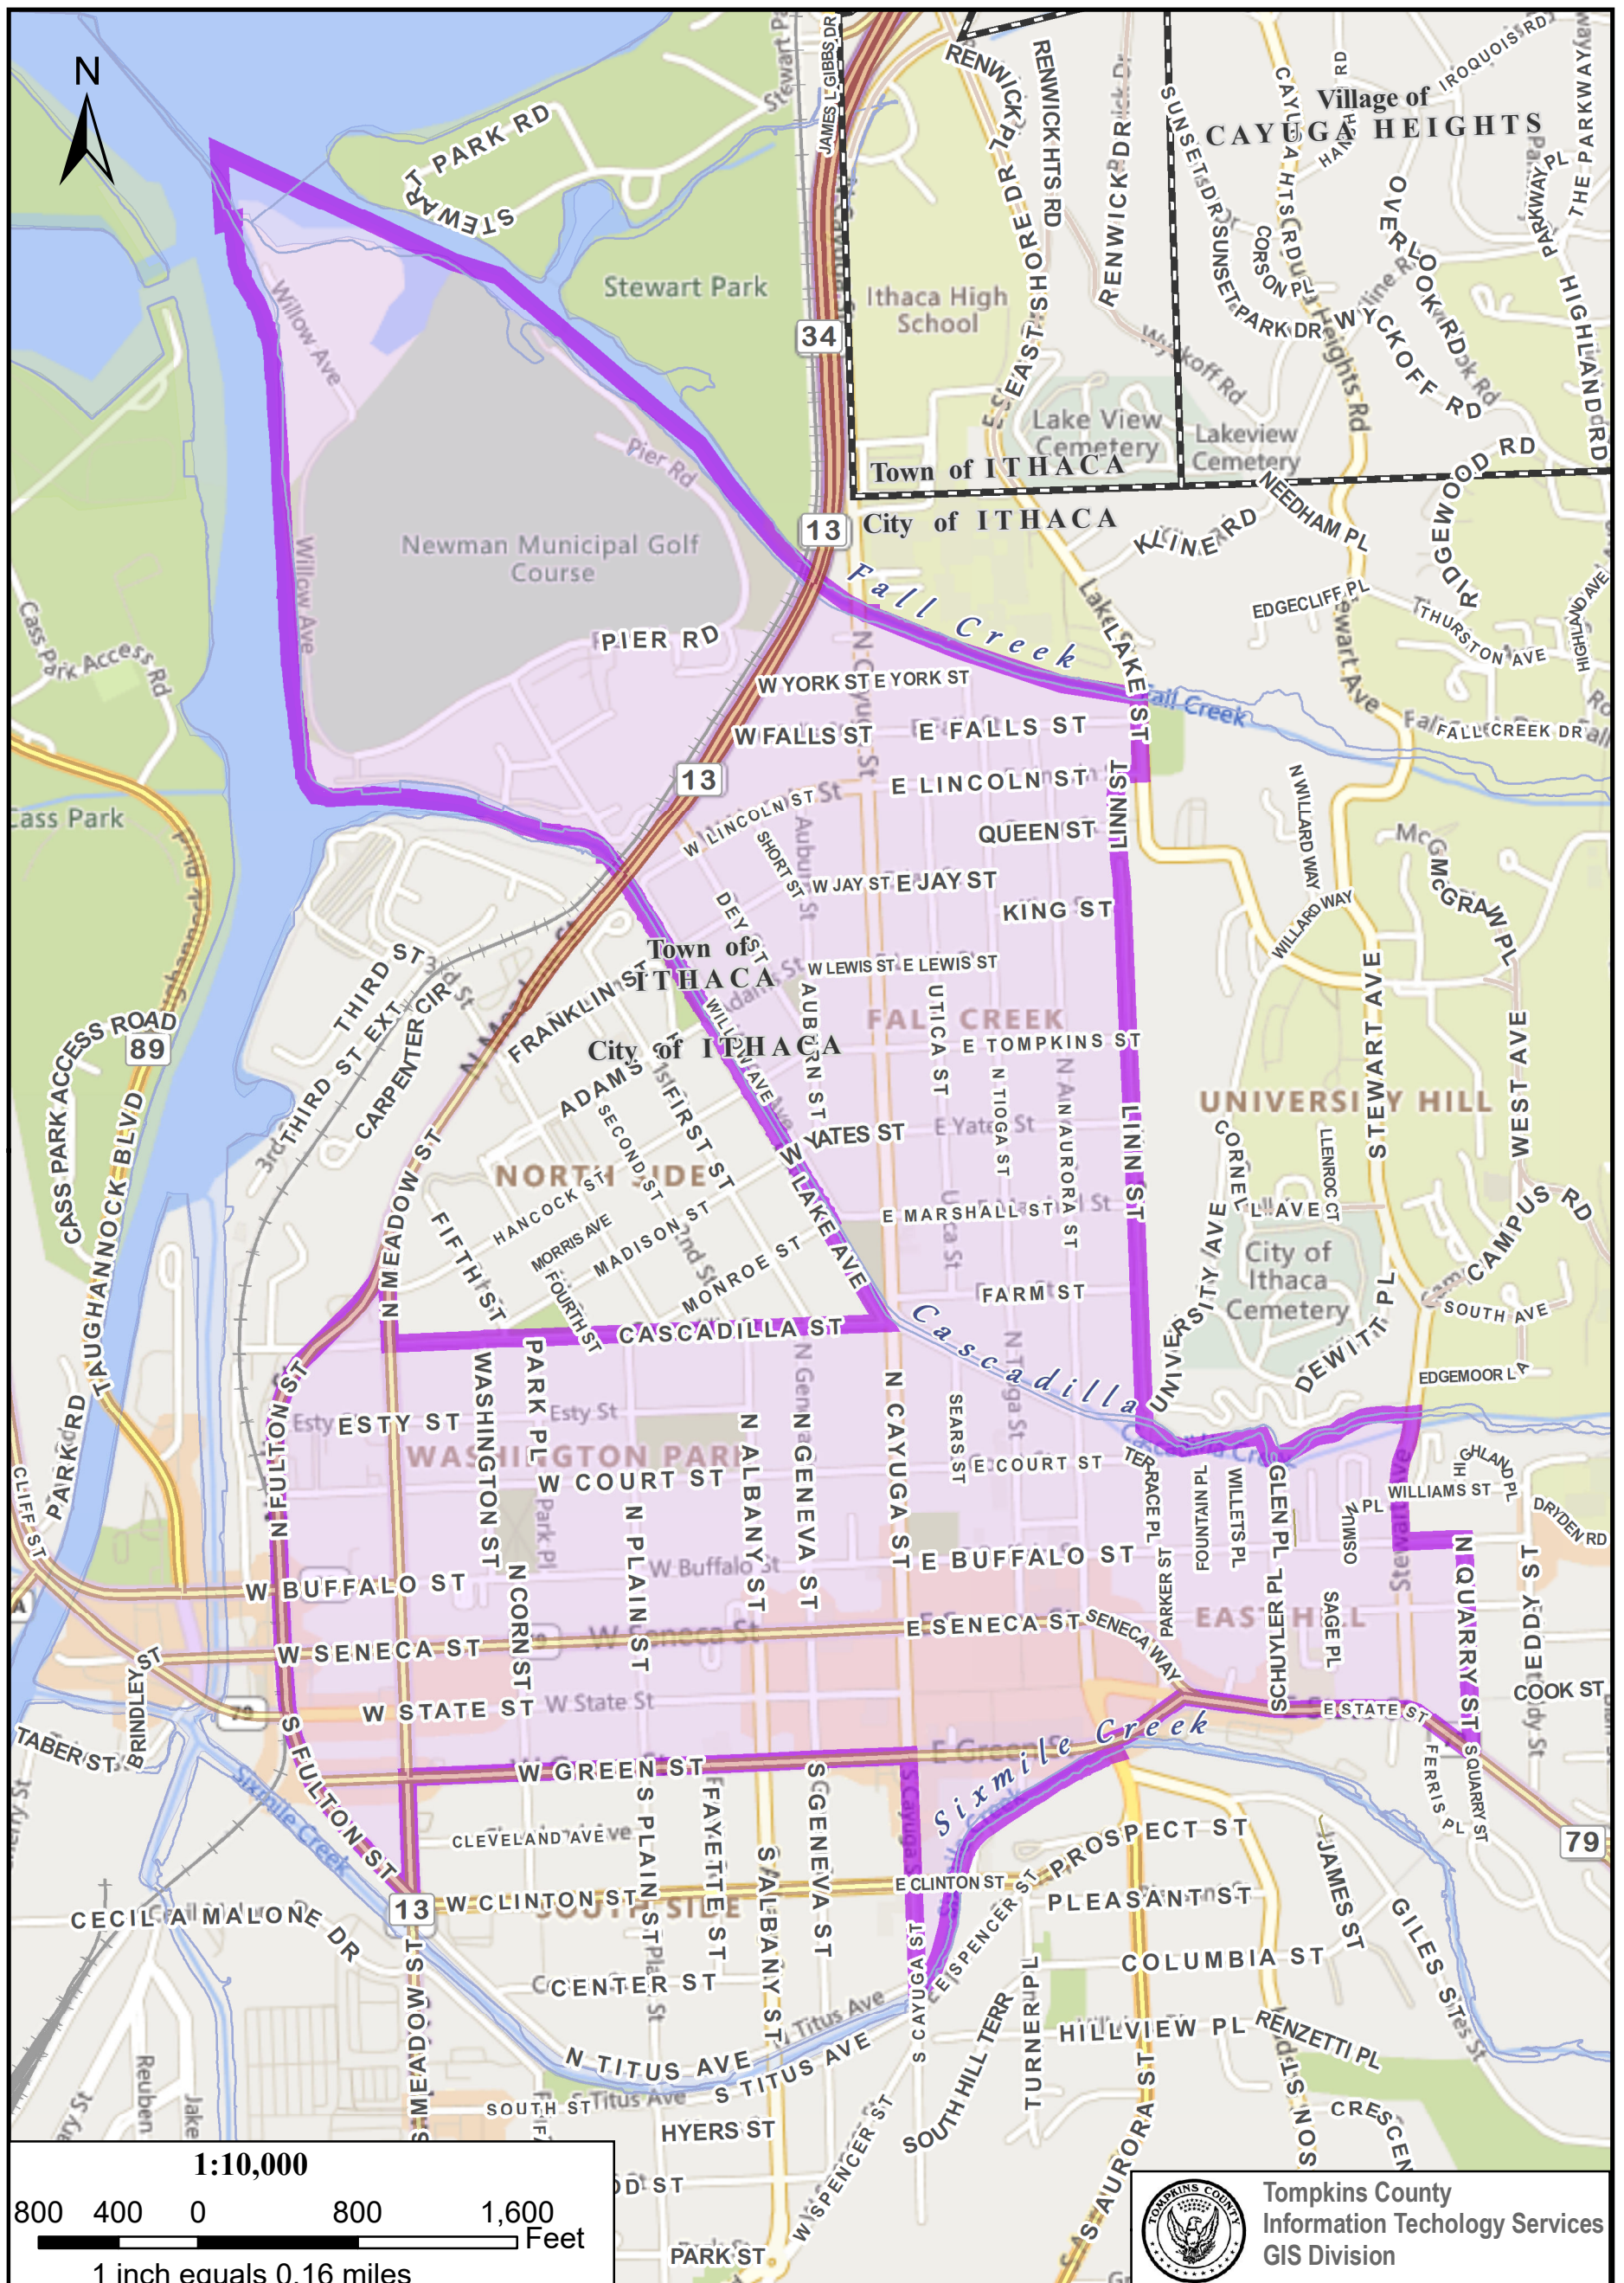

Tompkins County

2022 Reapportionment Plan

Legislative District 2

Legal Description - Attachment 2

County Population: 105,740
District Population: 6,727
Ideal Average: 6,609
Deviation from Ideal Average: 1.79%

Tompkins County
Information Technology Services
GIS Division