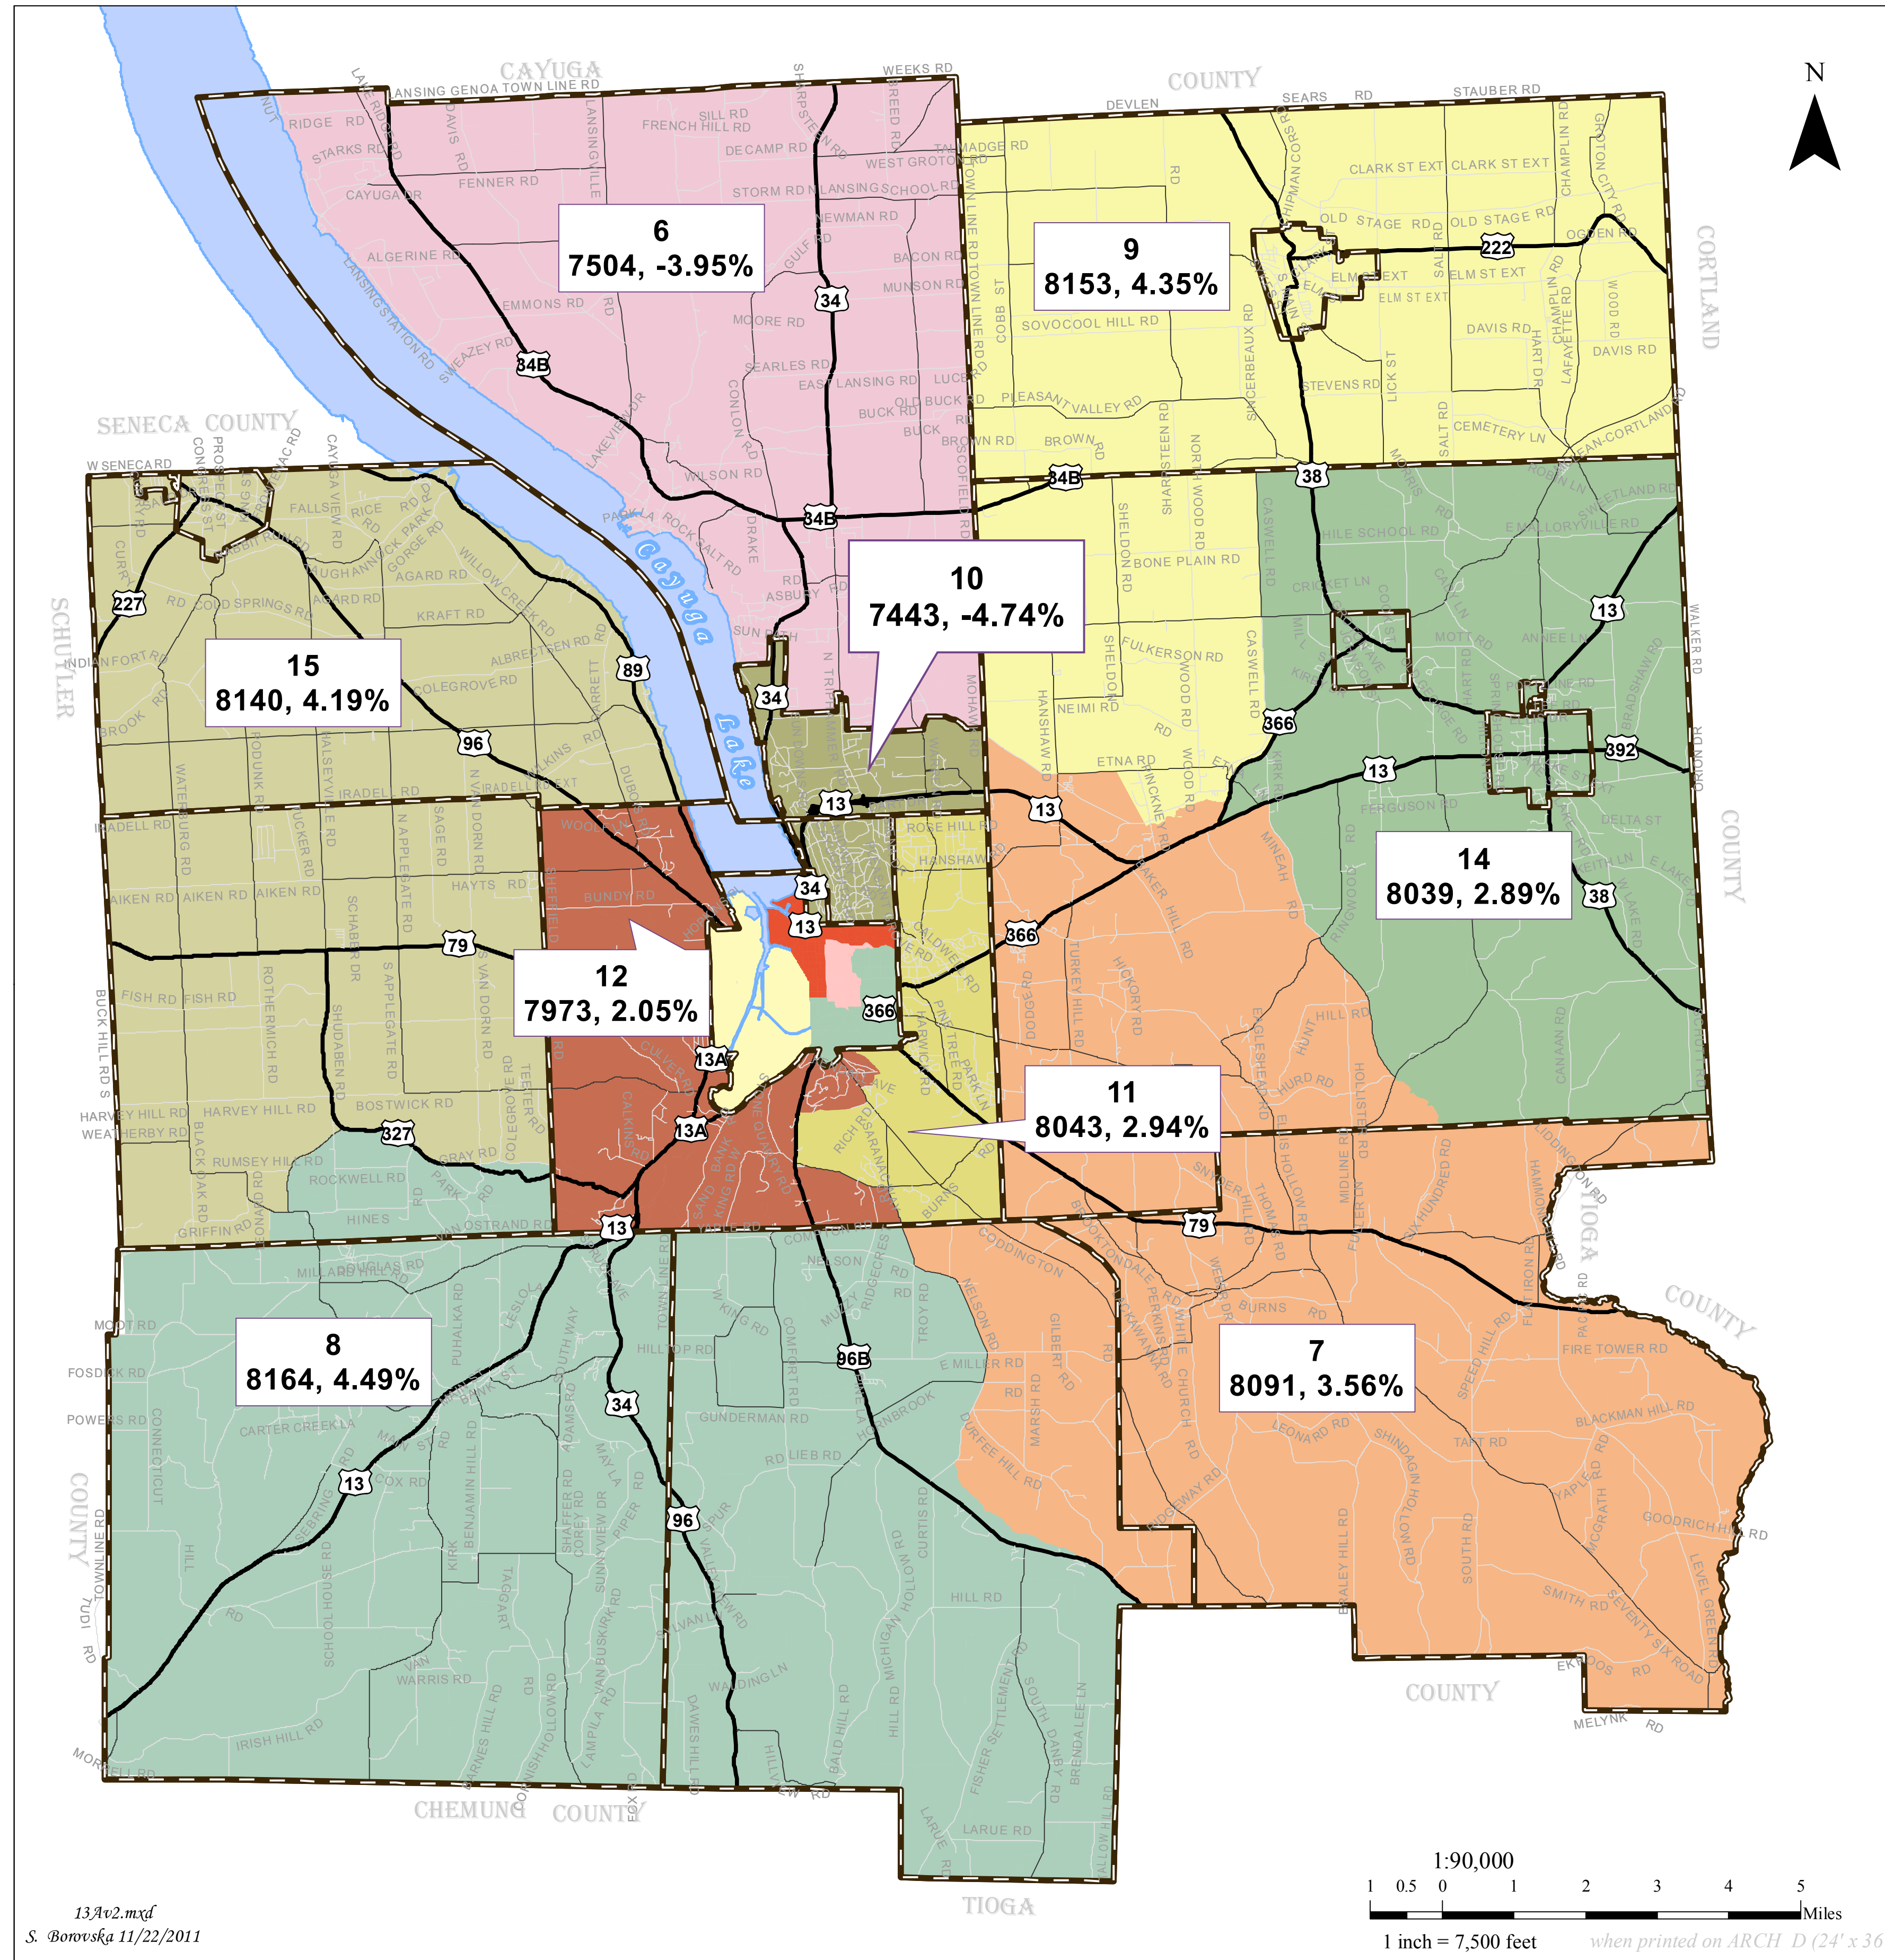

Tompkins County Redistricting

Scenario 13 D - v.3

Legend

Municipal Boundary
 Legislative Election Districts

 002	 007	 011
 003	 008	 013
 004	 009	 014
 005	 010	 015

Total Deviation 9.49 %
Ideal Population - 13 Legislative Districts
 7813 Per District, 2010

Leg. Dist. No. **3**
 Census 2010 **6218, -3.35%** Deviation from Ideal for 2010

Calculations based on Tompkins County 2010 population total of 101,564 as reported by the U.S. Census Bureau.

Tompkins County GIS Division / ITS
www.tompkins-co.org/gis