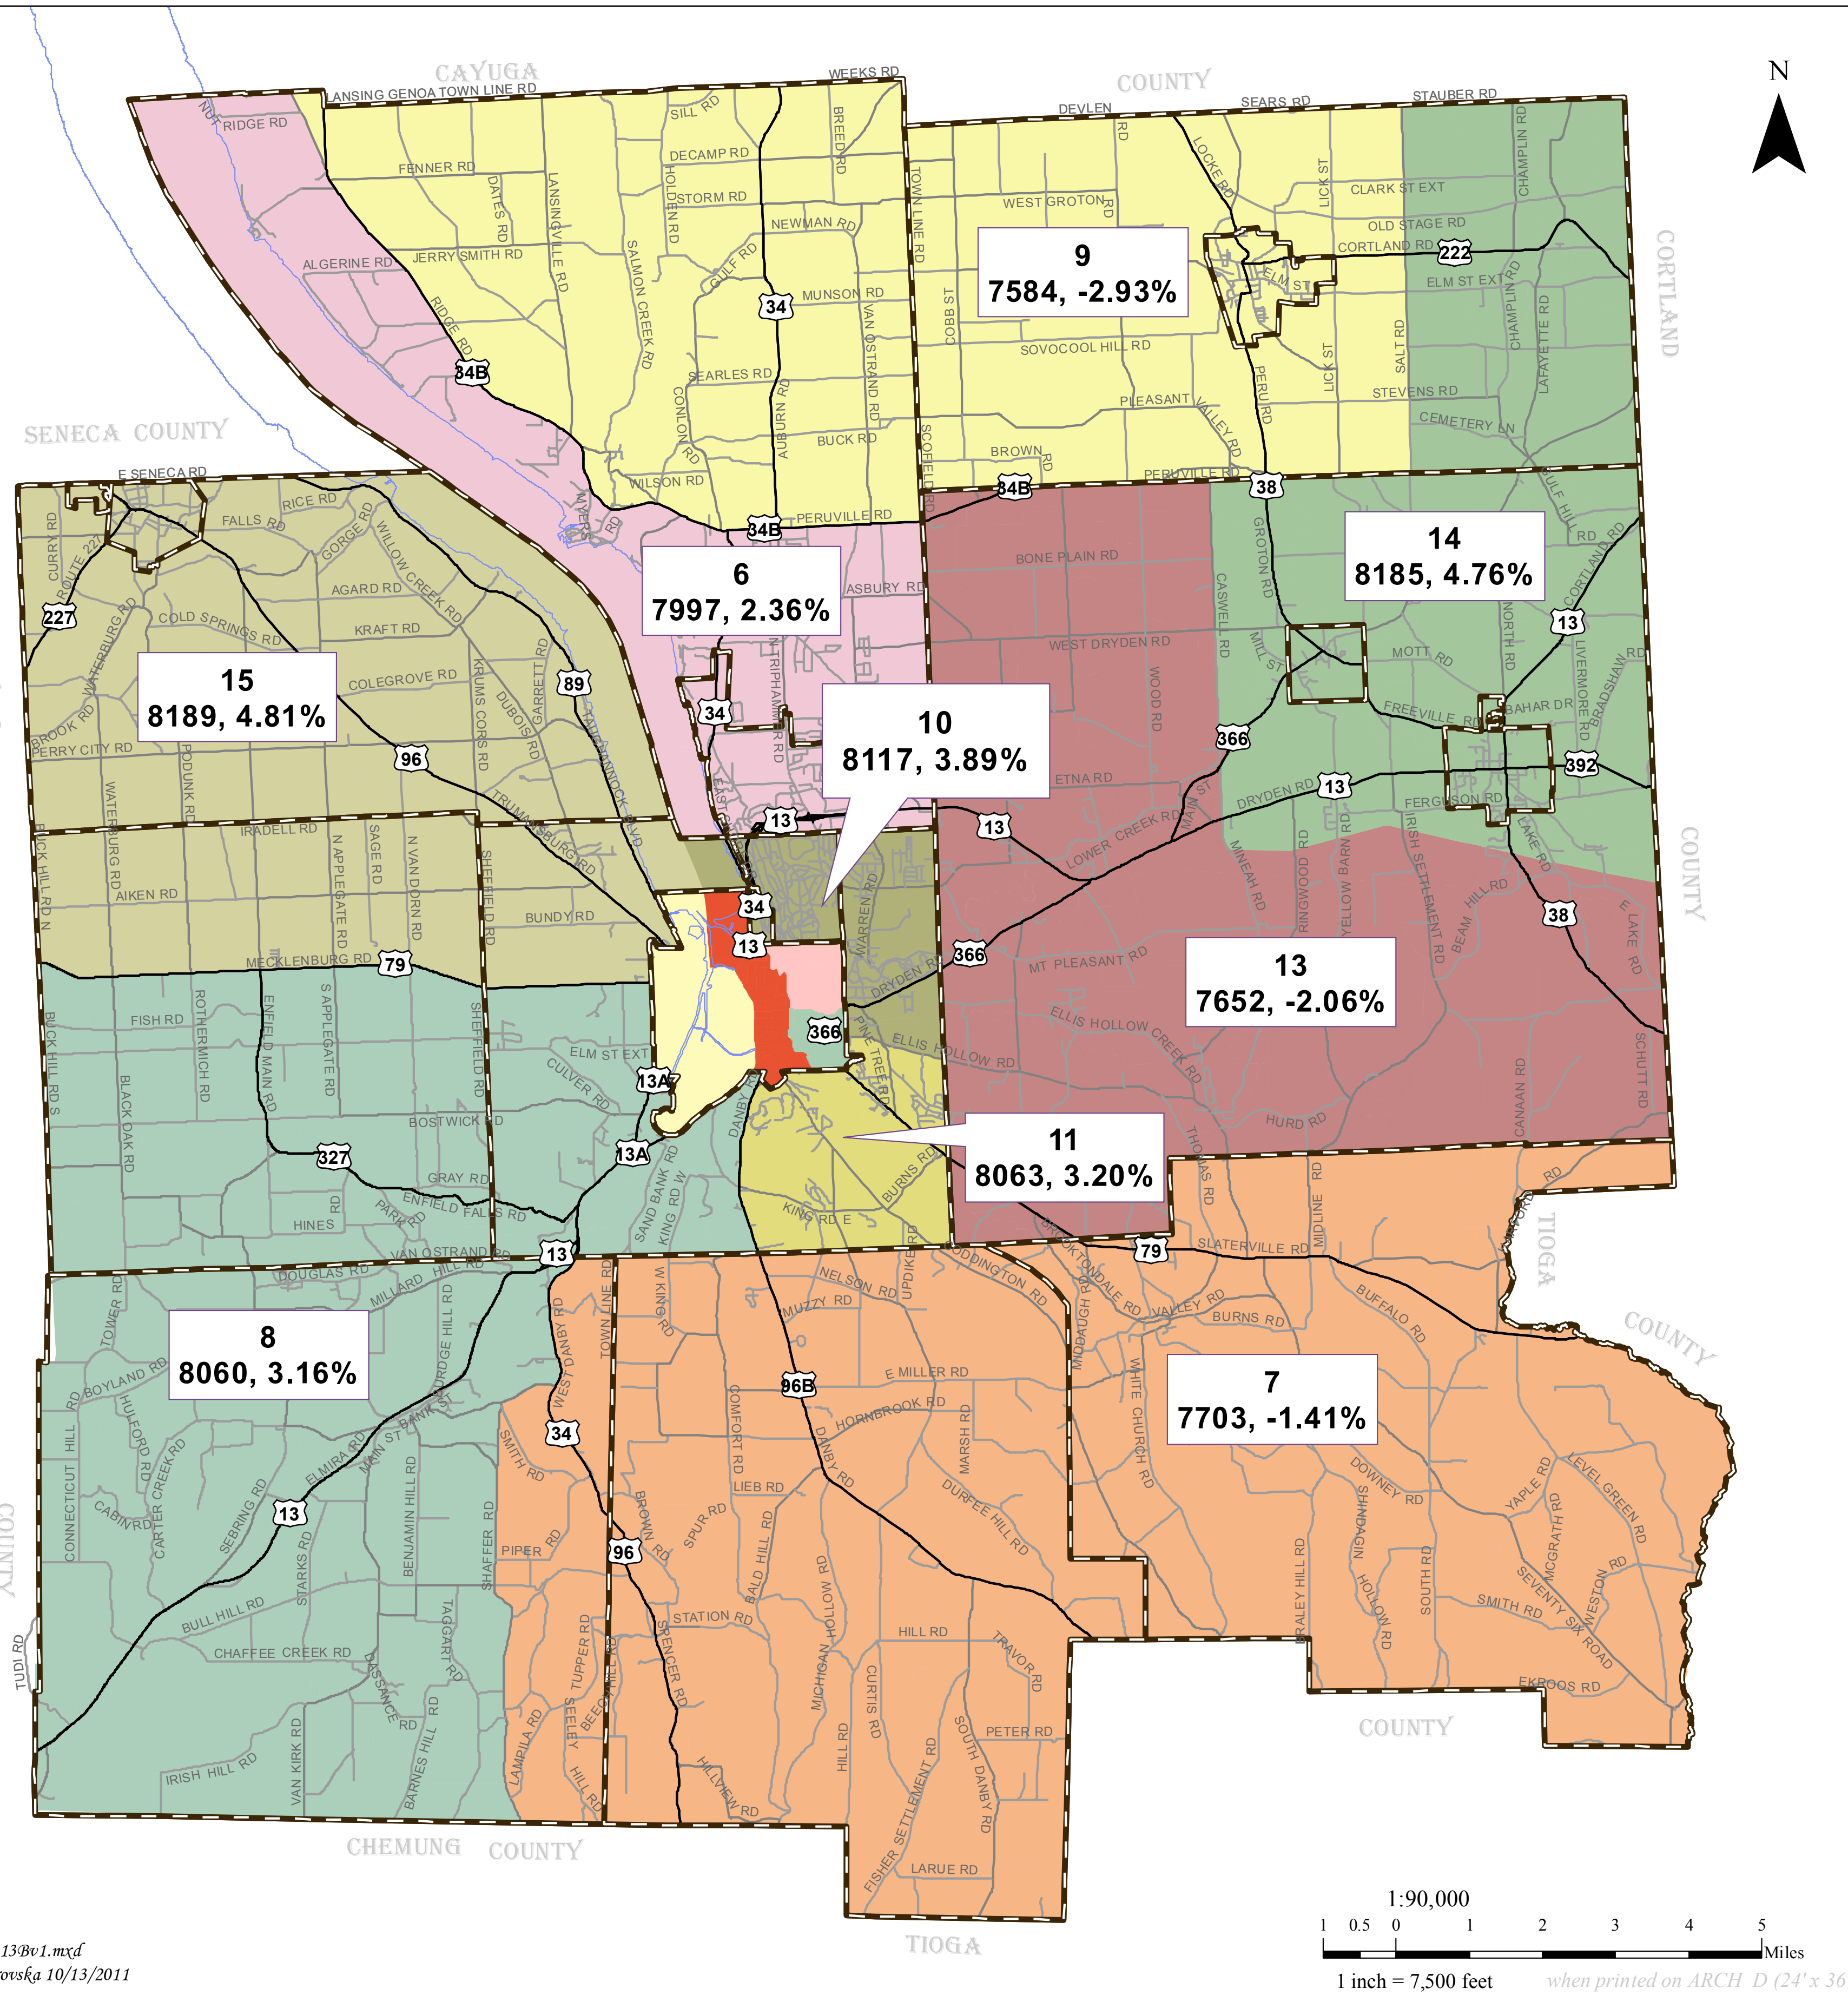

# Tompkins County Redistricting

# Scenario 13 B - v.1

### Legend

Municipal Boundary  
 Legislative Election Districts

002	006	011
003	007	013
004	008	014
005	009	015
	010	

**Ideal Population - 13 Legislative Districts**  
7813 Per District, 2010

**Scenario 13 B - v.1 Data:**

Leg. Dist. No.	Census 2010	Deviation from Ideal for 2010
3	6218	-3.35%

Calculations based on Tompkins County 2010 population total of 101,564 as reported by the U.S. Census Bureau.

Tompkins County GIS Division / ITS  
www.tompkins-co.org/gis