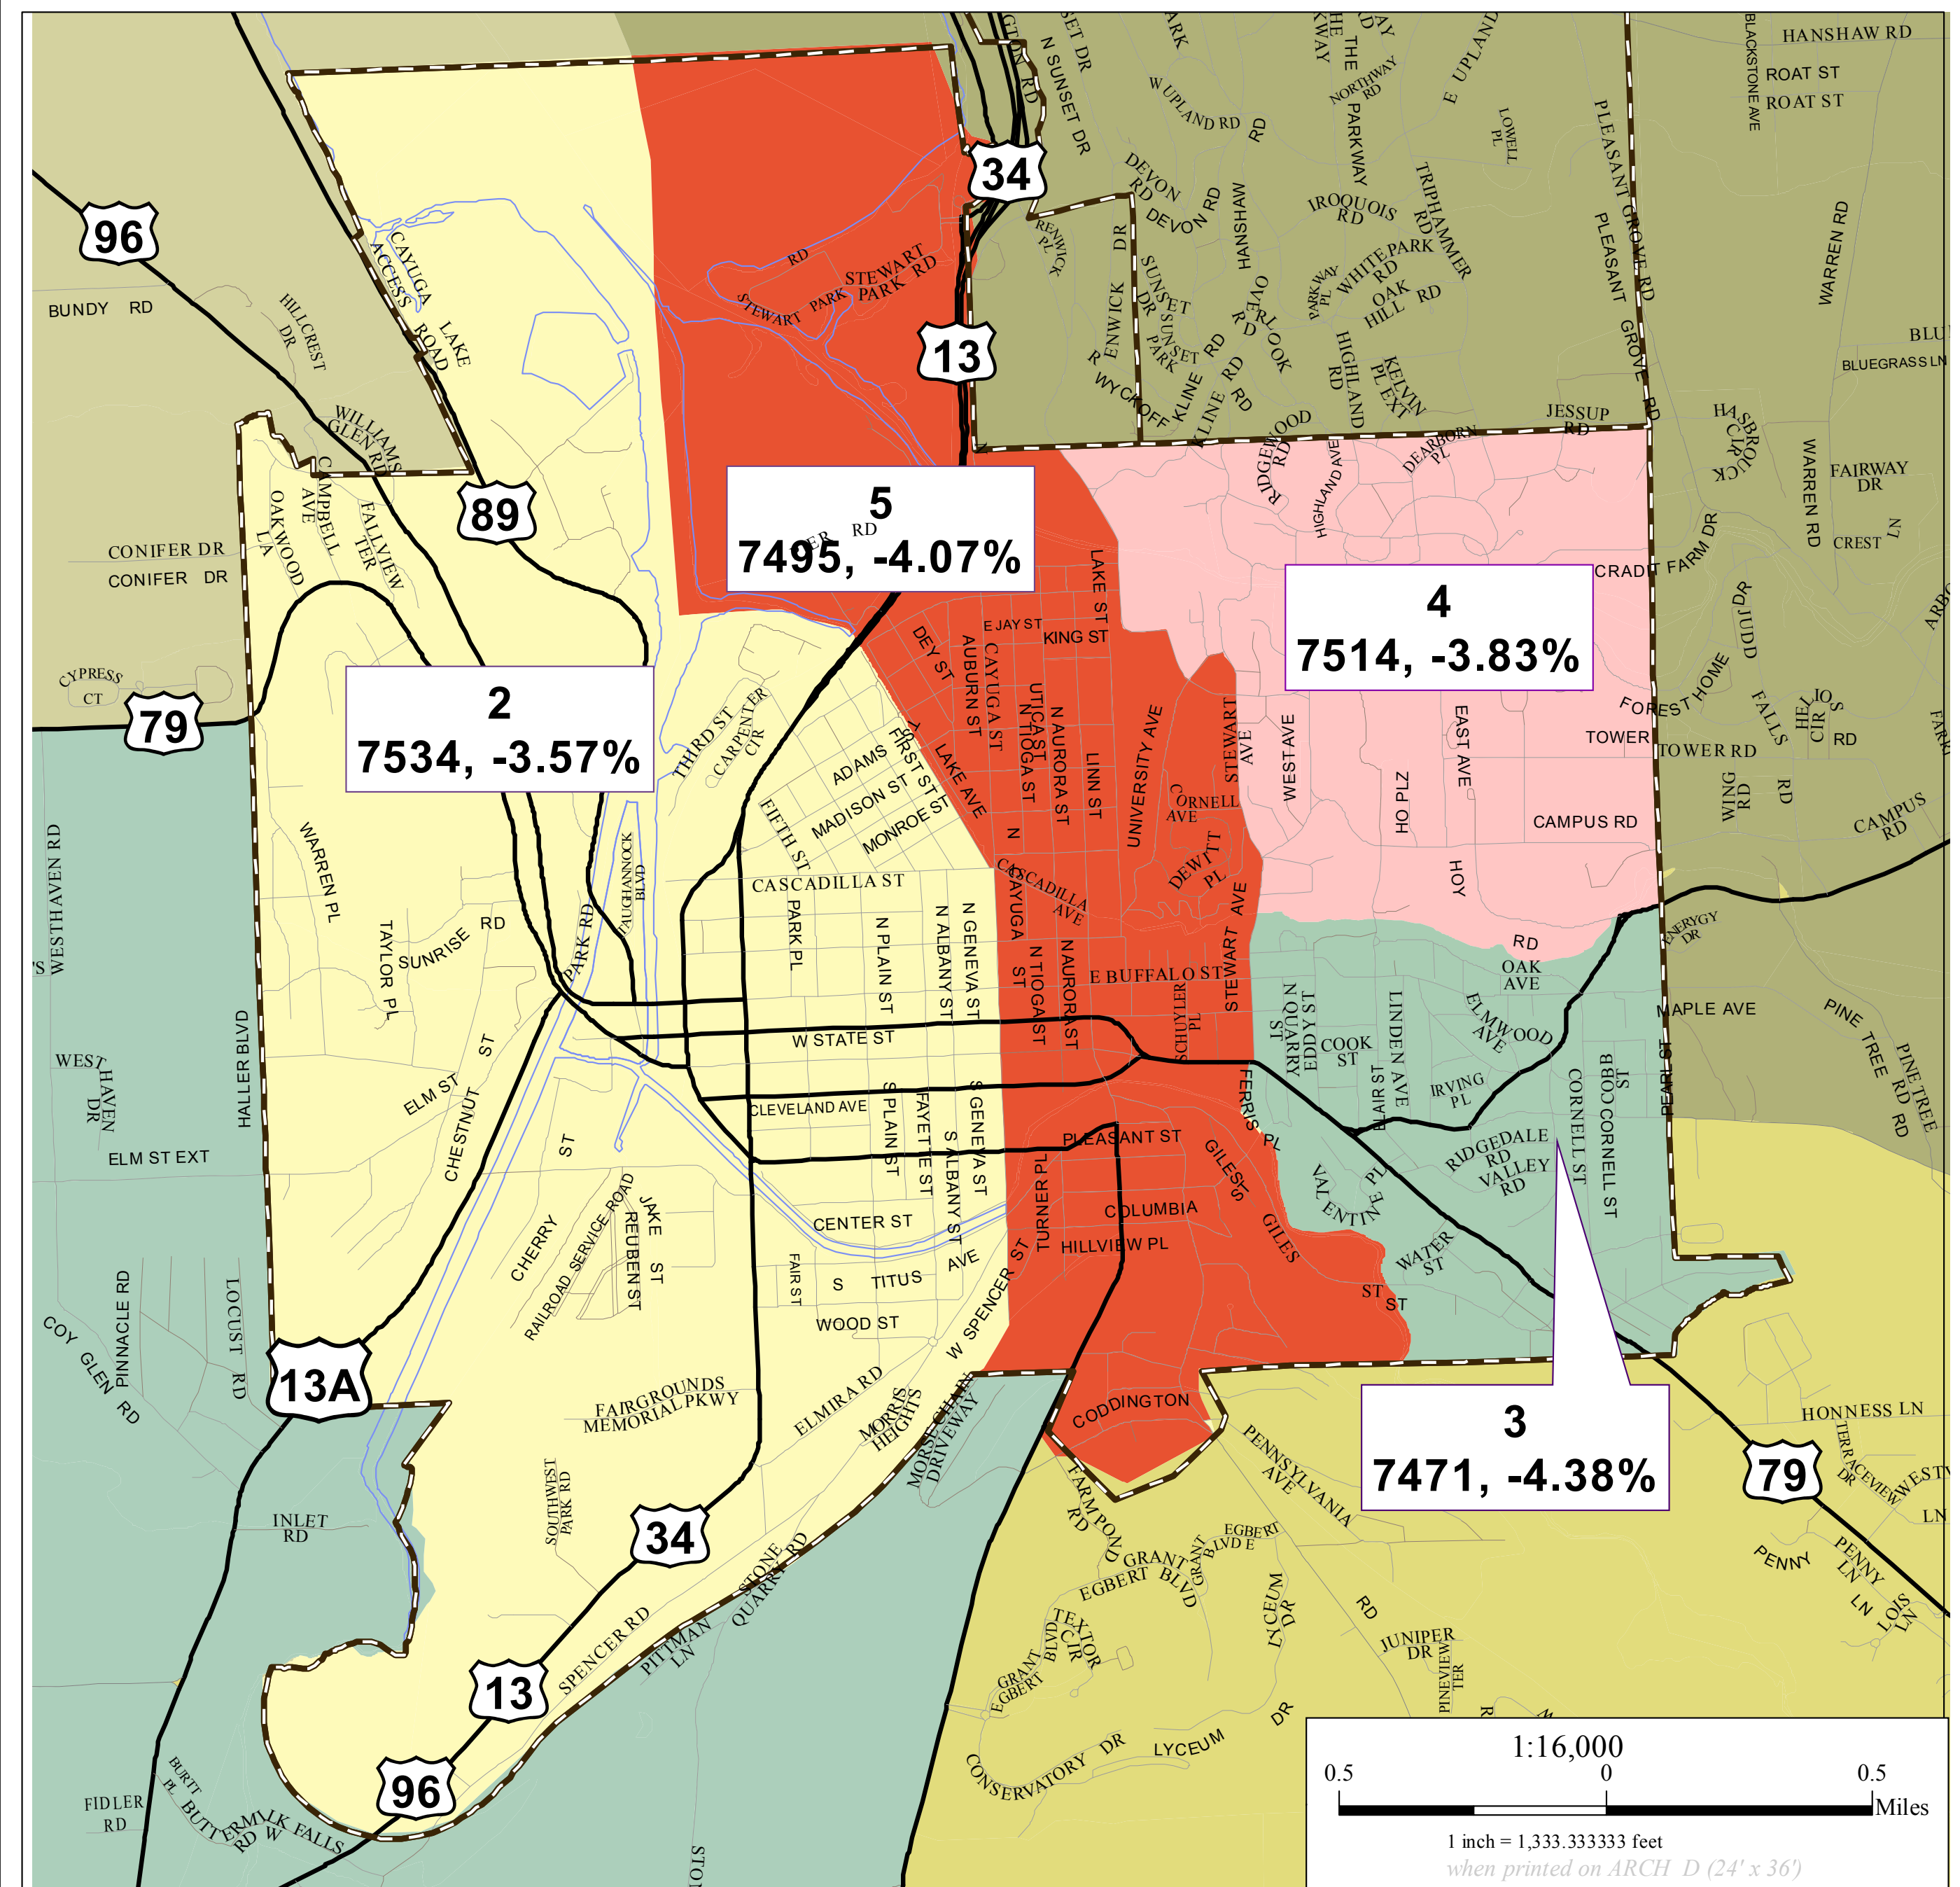

# Tompkins County Redistricting

### Legend

Municipal Boundary  
 Legislative Election Districts

002	006	011
003	007	013
004	008	014
005	009	015
	010	

**Ideal Population - 13 Legislative Districts**  
7813 Per District, 2010

**Scenario 13 B - v.1 Data:**

Leg. Dist. No.	Census 2010	Deviation from Ideal for 2010
3	6218	-3.35%

Calculations based on Tompkins County 2010 population total of 101,564 as reported by the U.S. Census Bureau.

Tompkins County GIS Division / ITS  
www.tompkins-co.org/gis