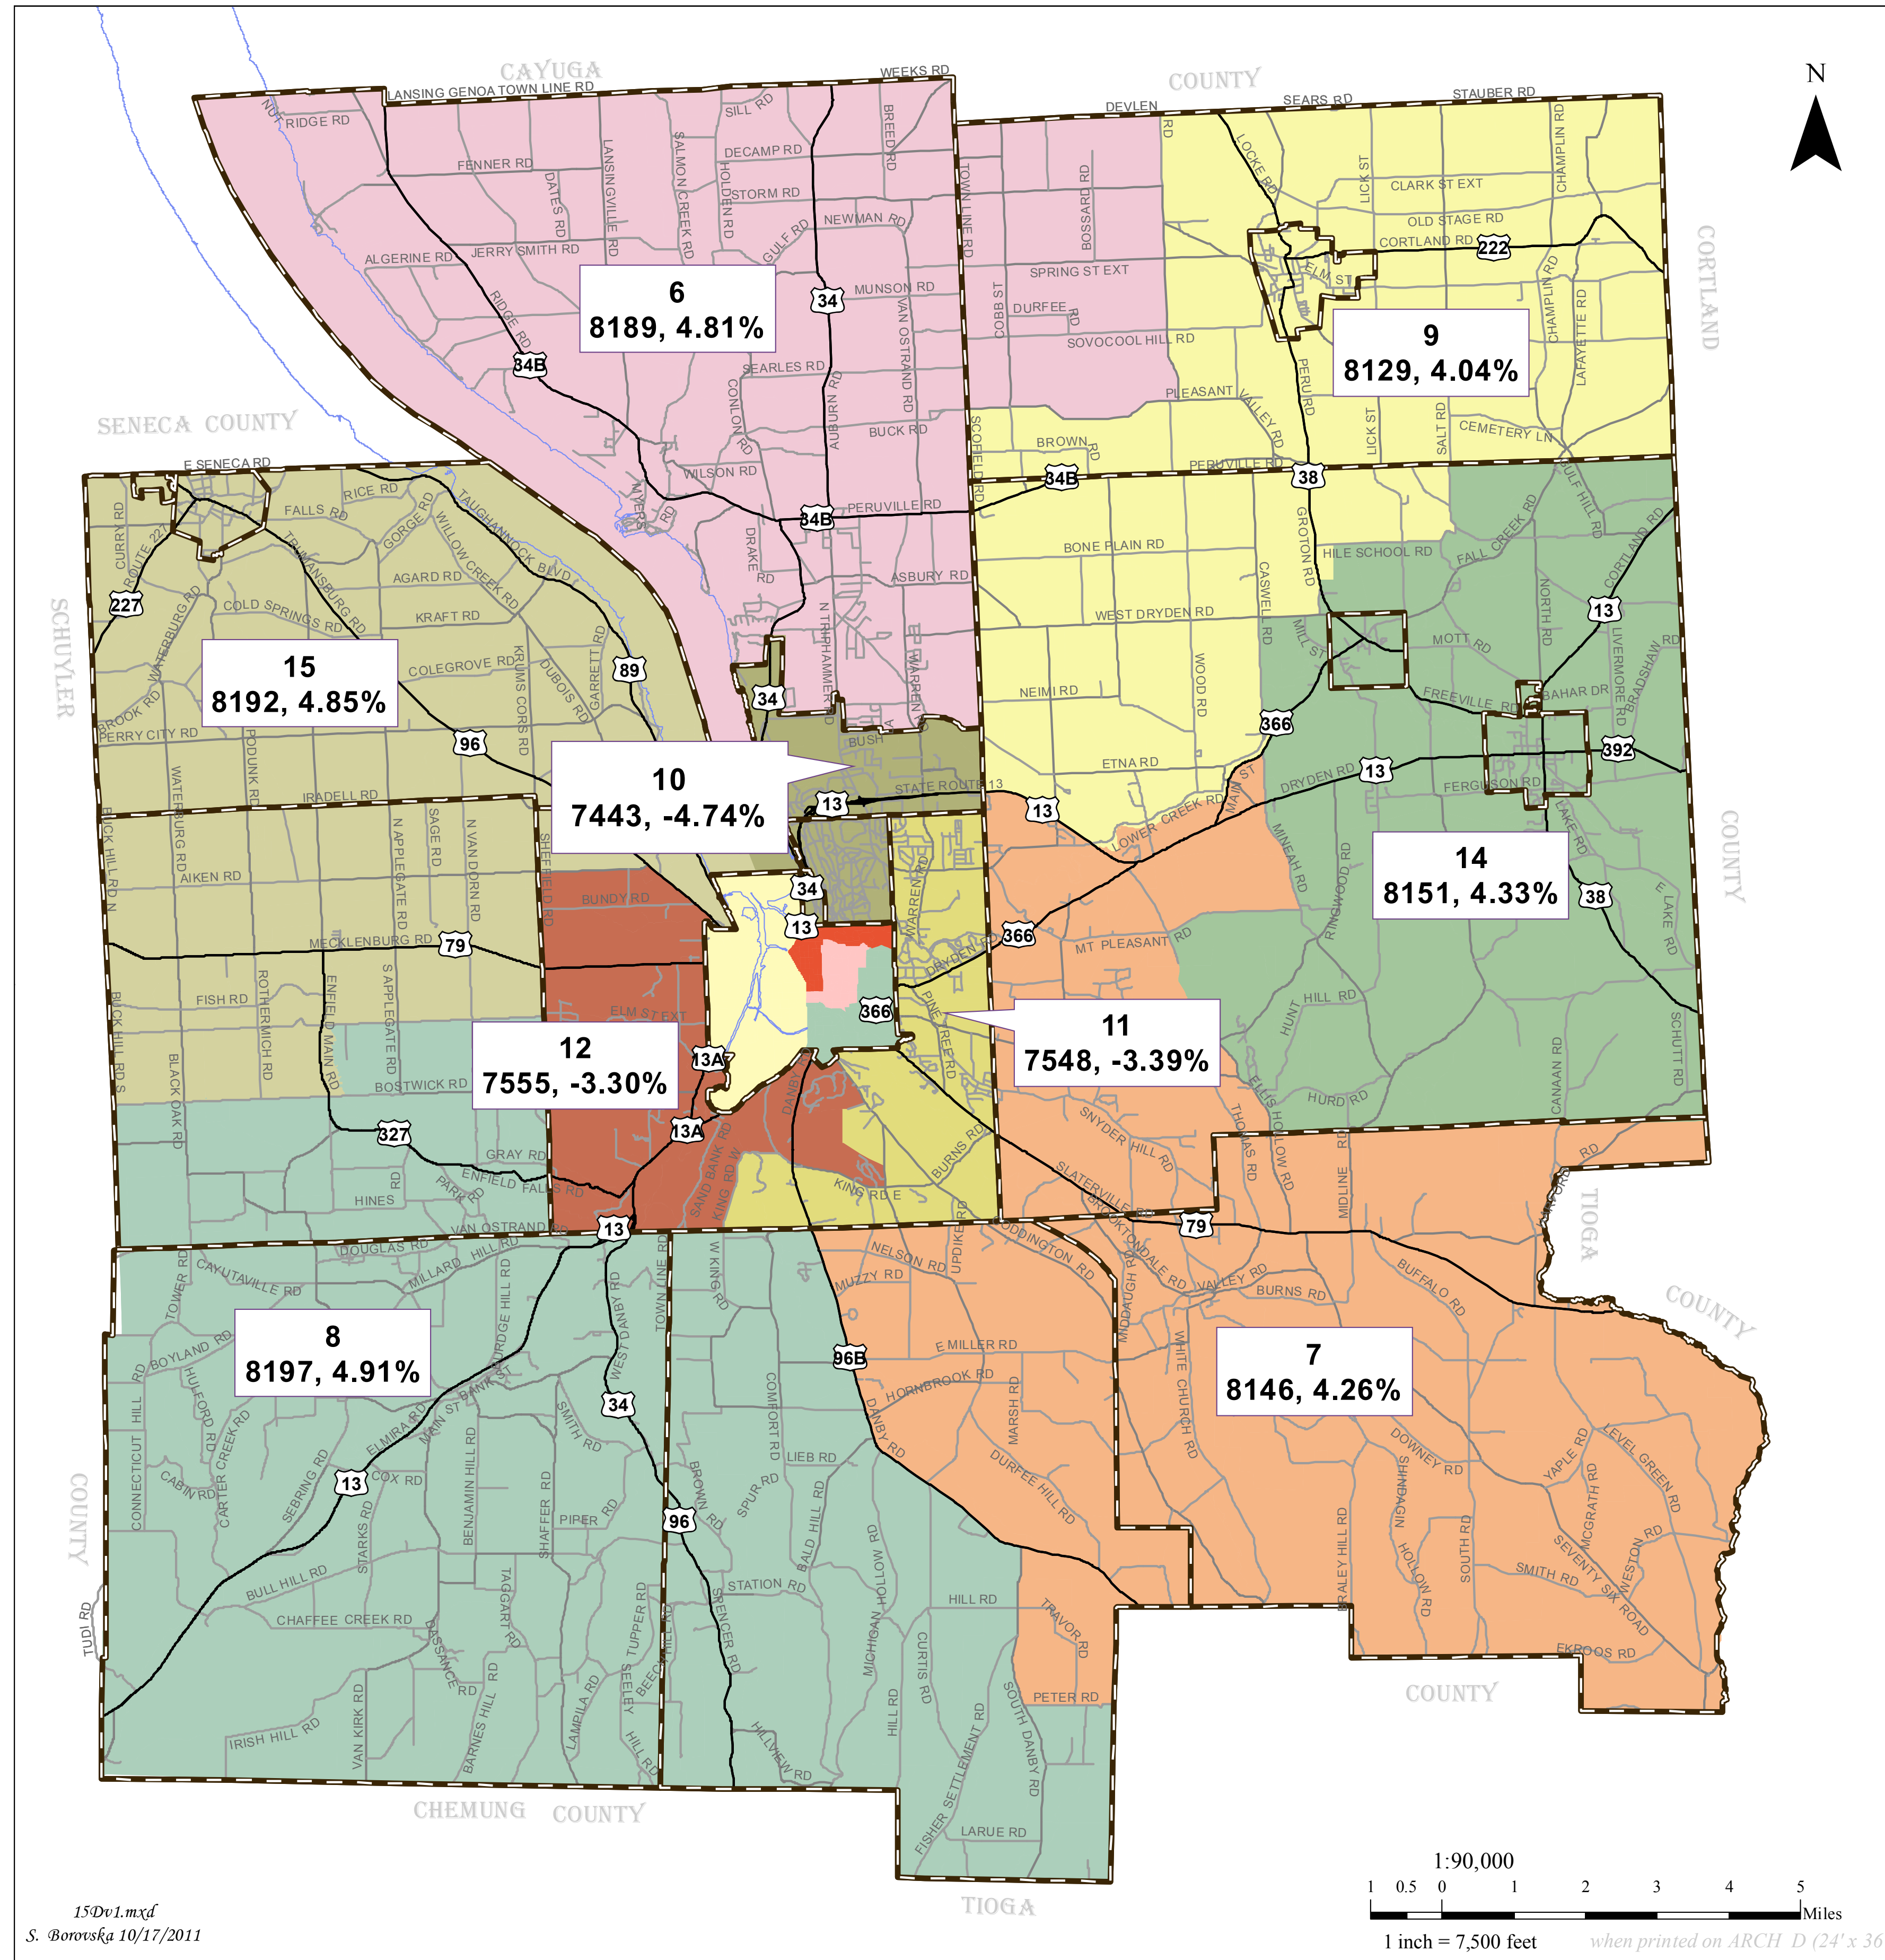

Tompkins County Redistricting

Scenario 13 C - v.1

Legend

Municipal Boundary
 Legislative Election Districts

 002	 007	 011
 003	 008	 012
 004	 009	 014
 005	 010	 015

Ideal Population - 13 Legislative Districts
 7813 Per District, 2010
 Leg. Dist. No. **3**
 Census 2010 **6218, -3.35%** Deviation from Ideal for 2010

Calculations based on Tompkins County 2010 population total of 101,564 as reported by the U.S. Census Bureau.

Tompkins County GIS Division / ITS
www.tompkins-co.org/gis