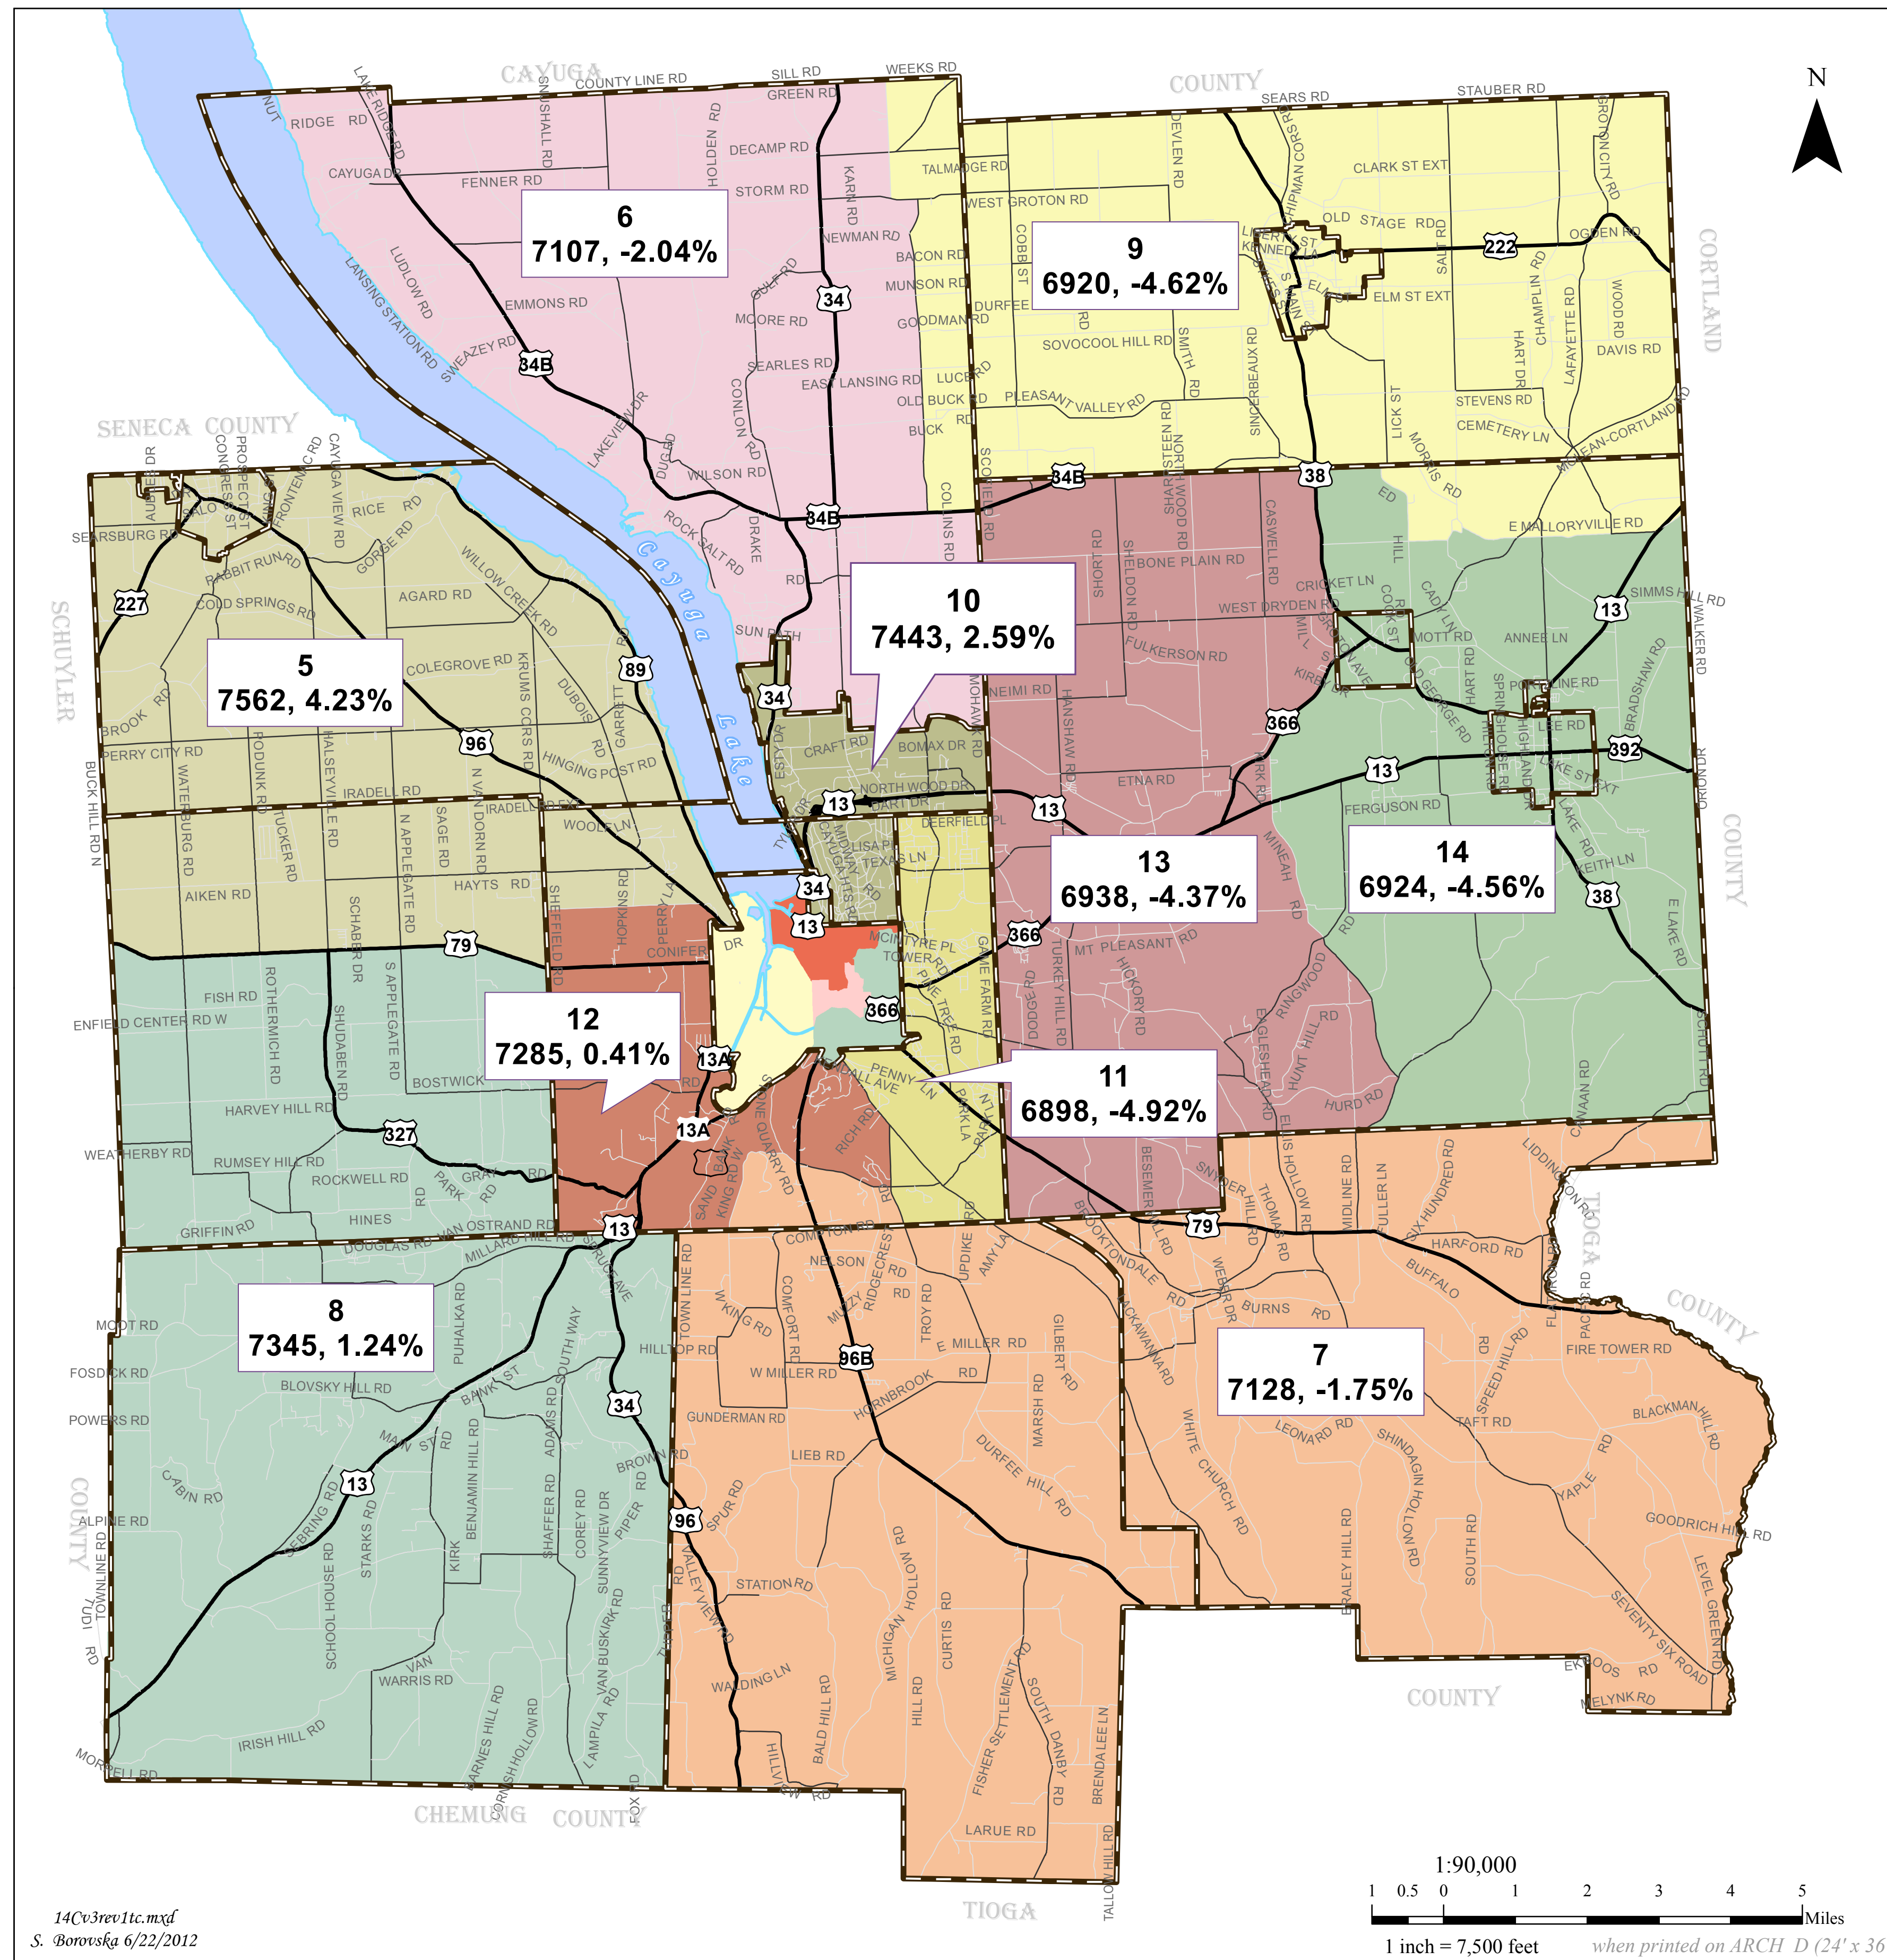

Tompkins County Redistricting

Scenario 14 C - v.3 (Rev.1)

Legend

- Municipal Boundary
- Legislative Election Districts

001	006	011
002	007	012
003	008	013
004	009	014
005	010	

Total Deviation 9.15%
Ideal Population - 14 Legislative Districts
 7255 Per District, 2010

Leg. Dist. No. **3**
 Year 2010 **7530, 3.79%** Deviation from Ideal for 2010

Calculations based on Tompkins County 2010 population total of 101,564 as reported by the U.S. Census Bureau.

Tompkins County GIS Division / ITS
www.tompkins-co.org/gis