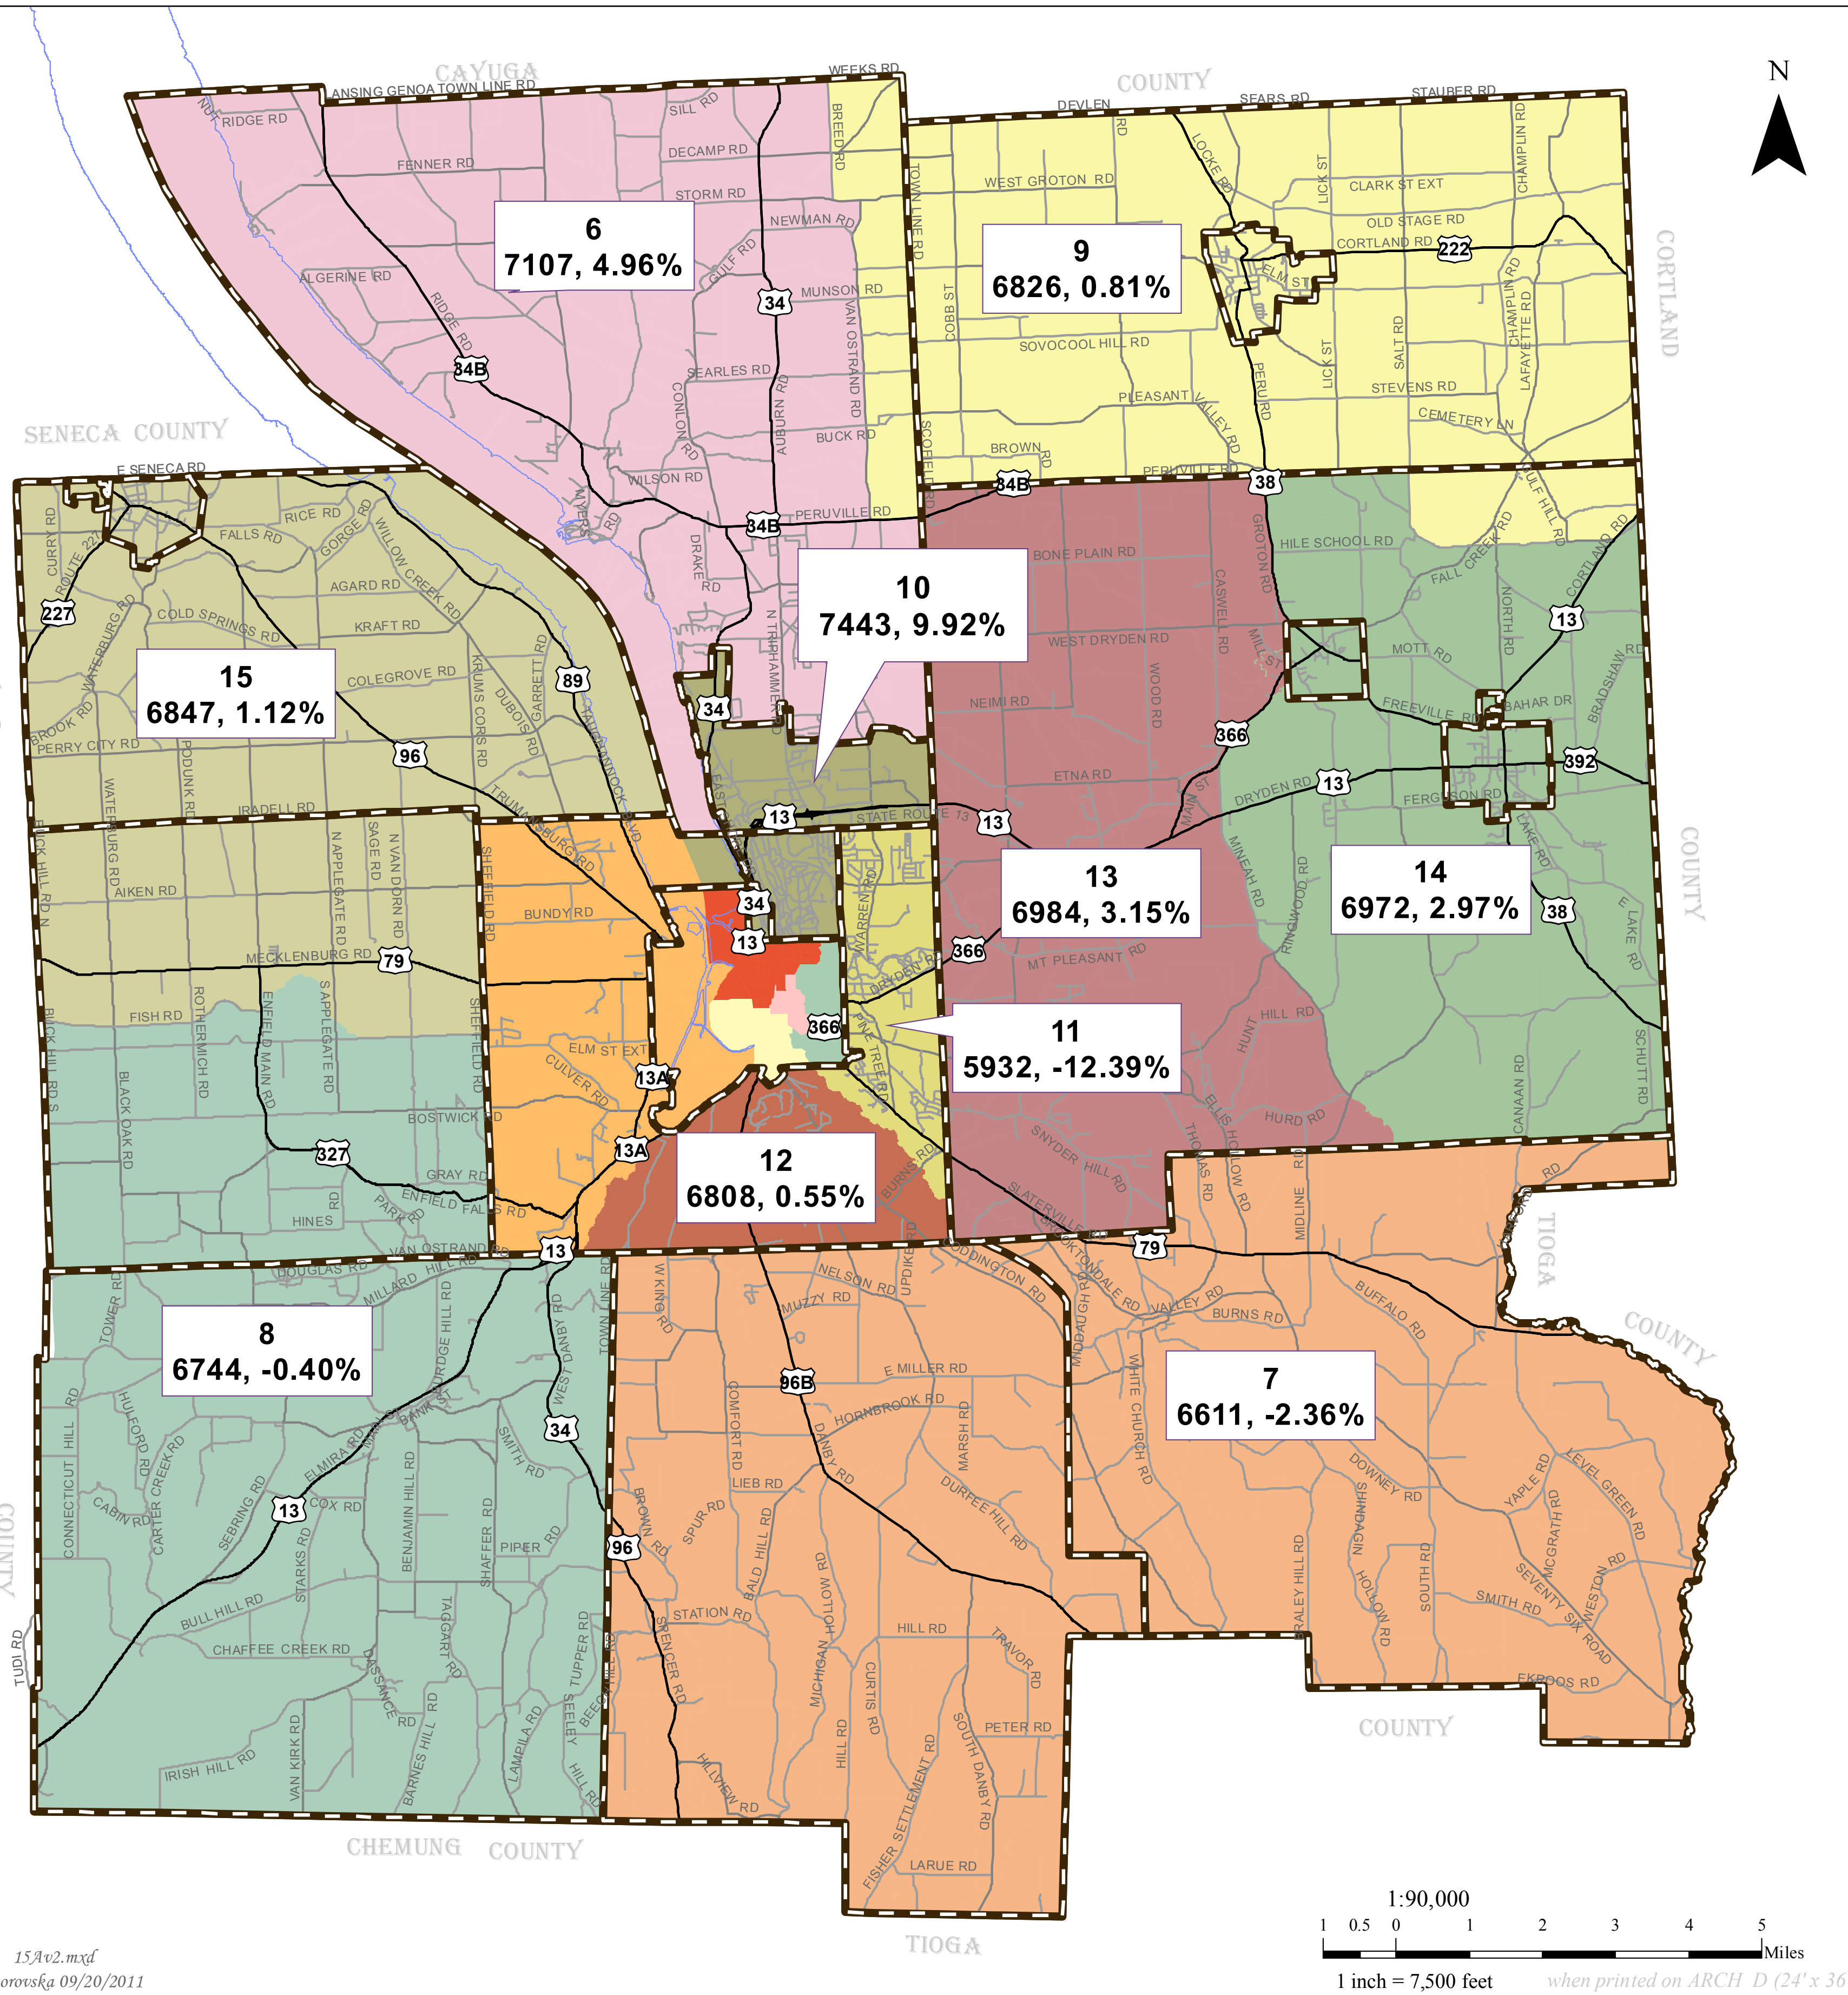

Tompkins County Redistricting

Scenario 15 A - v.2

Legend

Municipal Boundary

Legislative Election Districts

001	006	011
002	007	012
003	008	013
004	009	014
005	010	015

Ideal Population - 15 Legislative Districts
6771 Per District, 2010

Scenario 15 A - v.2 Data:

Leg. Dist. No. 3	Census 2010 6218	Deviation from Ideal for 2010 -3.35%
------------------	------------------	--------------------------------------

Calculations based on Tompkins County 2010 population total of 101,564 as reported by the U.S. Census Bureau.