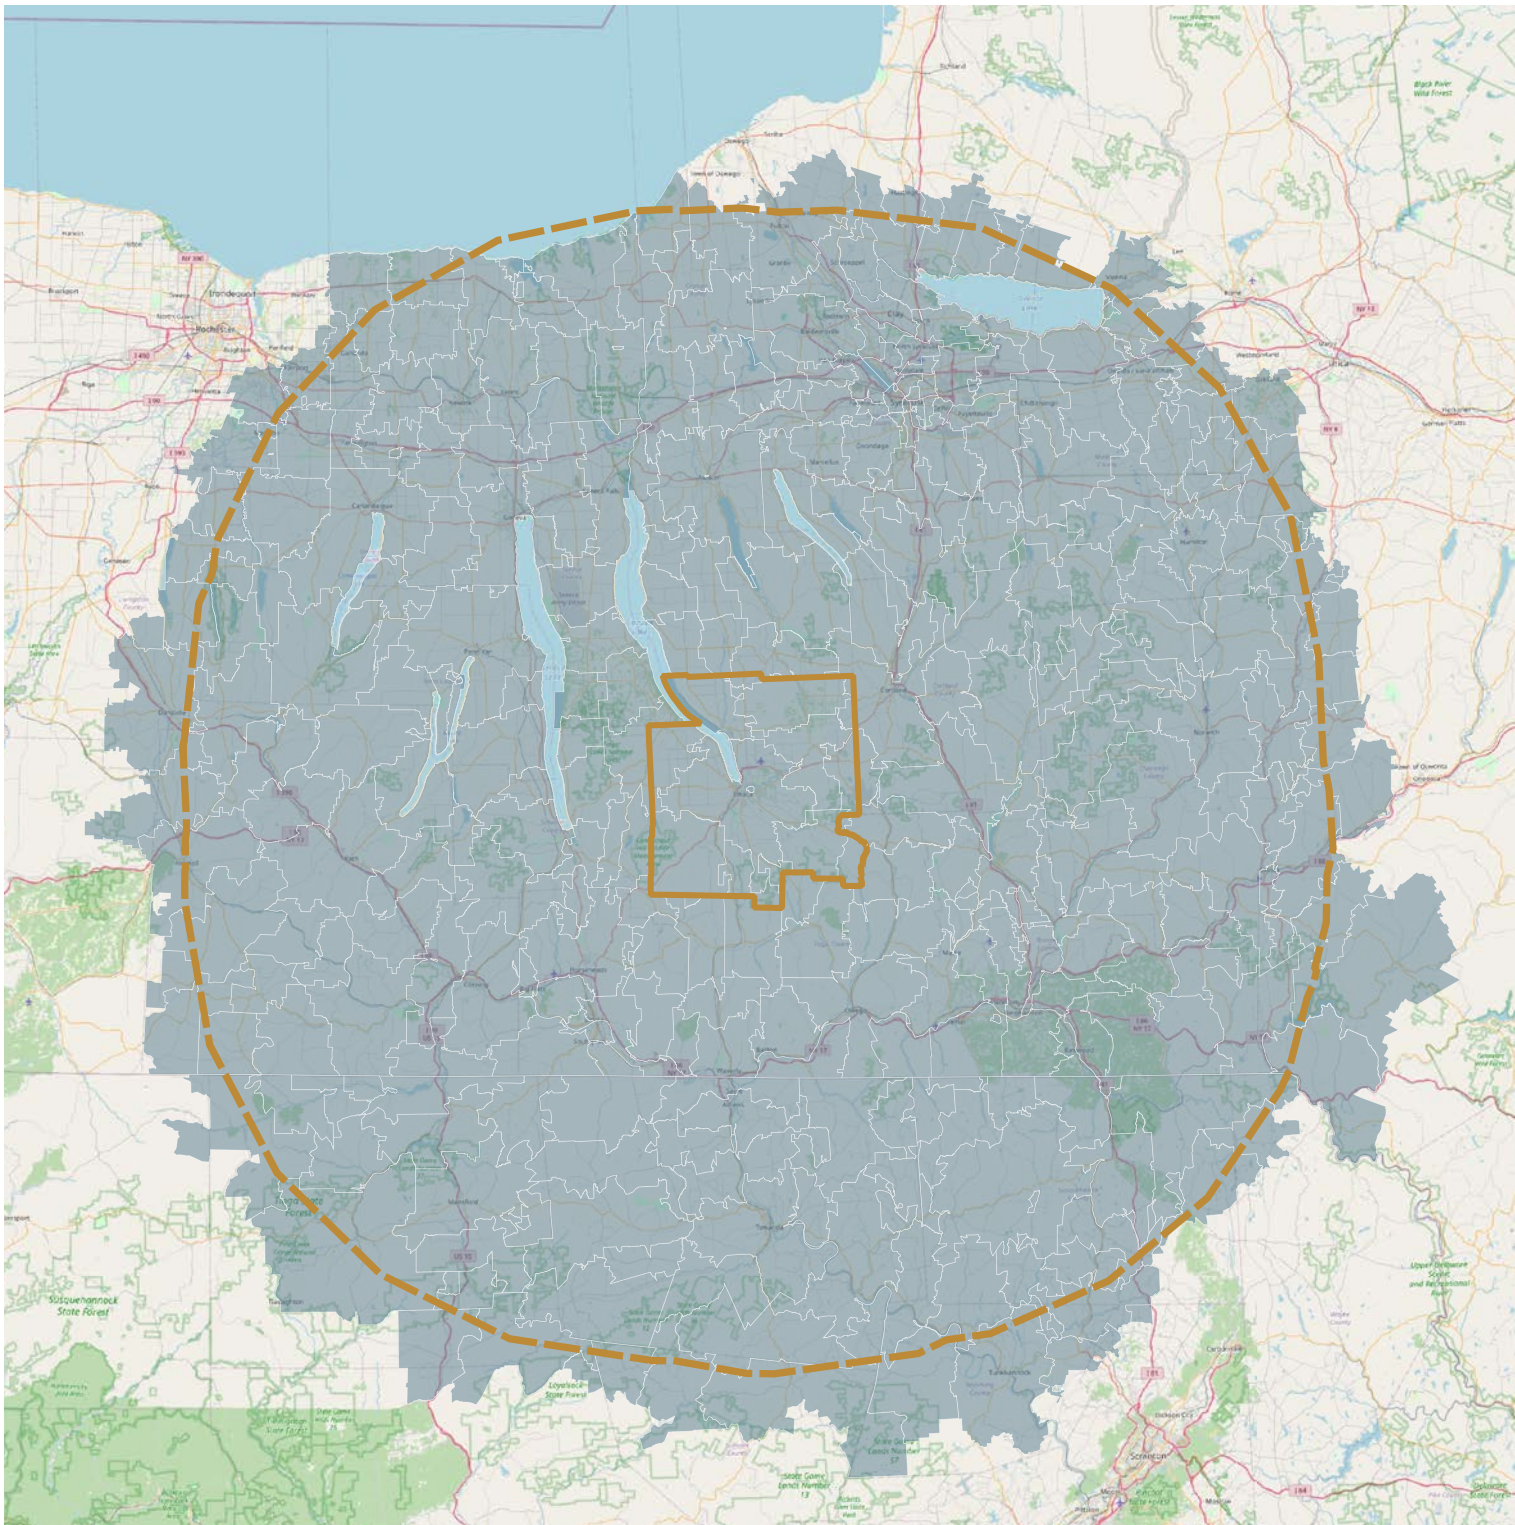

Zip Codes within 50 Miles of Tompkins County, New York

Legend

Reference Points & Lines

 Tompkins County Boundary

50 Mile Radius

 County Bounandry

Zip Codes

 50 Miles from County Border [387]