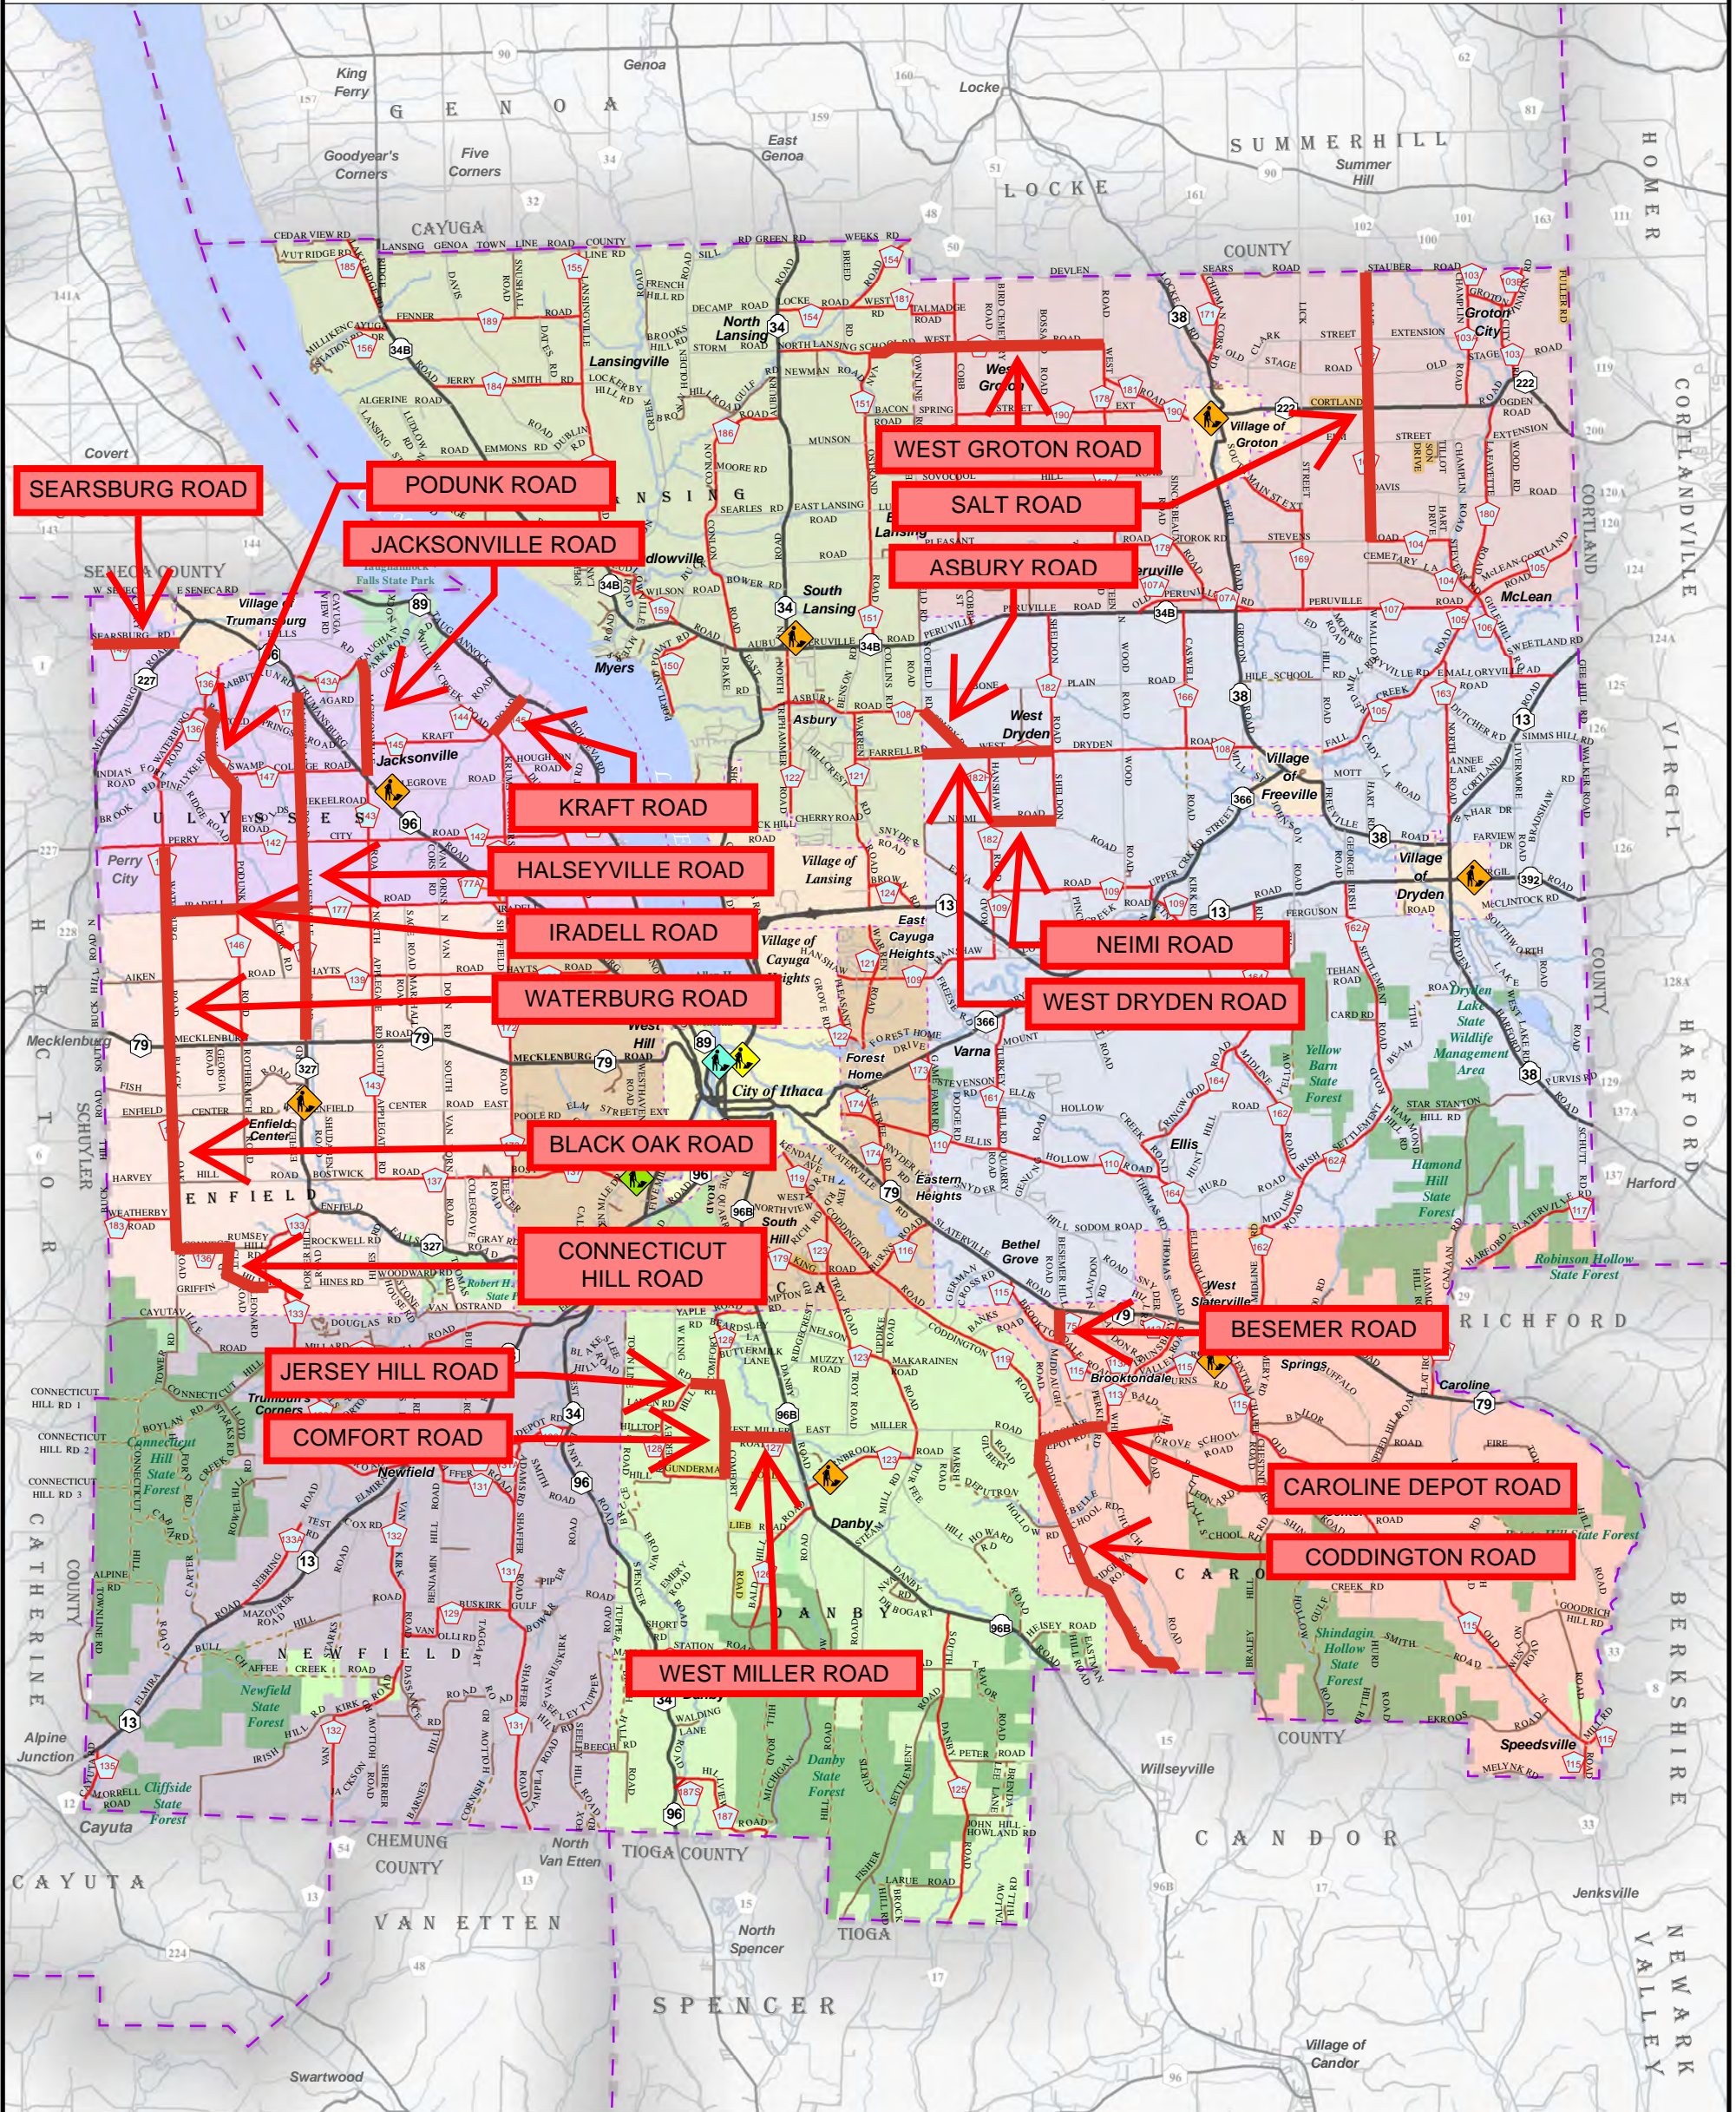

TOMPKINS COUNTY Highway Map

New York State Plane Central
1983 North American Datum

- City of Ithaca Streets & Facilities
 - New York State Dept of Transportation
 - County Highway Department
 - Town Highway Departments
 - State Highways
 - County Roads
 - Local Roads
 - Unpaved Local Roads
 - Seasonal Roads
- CHIP SEAL 2026 DRAFT (41.4 MILES)

1:157,590

1 0 1 2 Miles

Tompkins County
Information Technology Services
GIS Division

CountyHwys2018.mxd
S. Borovska
01/19/2018