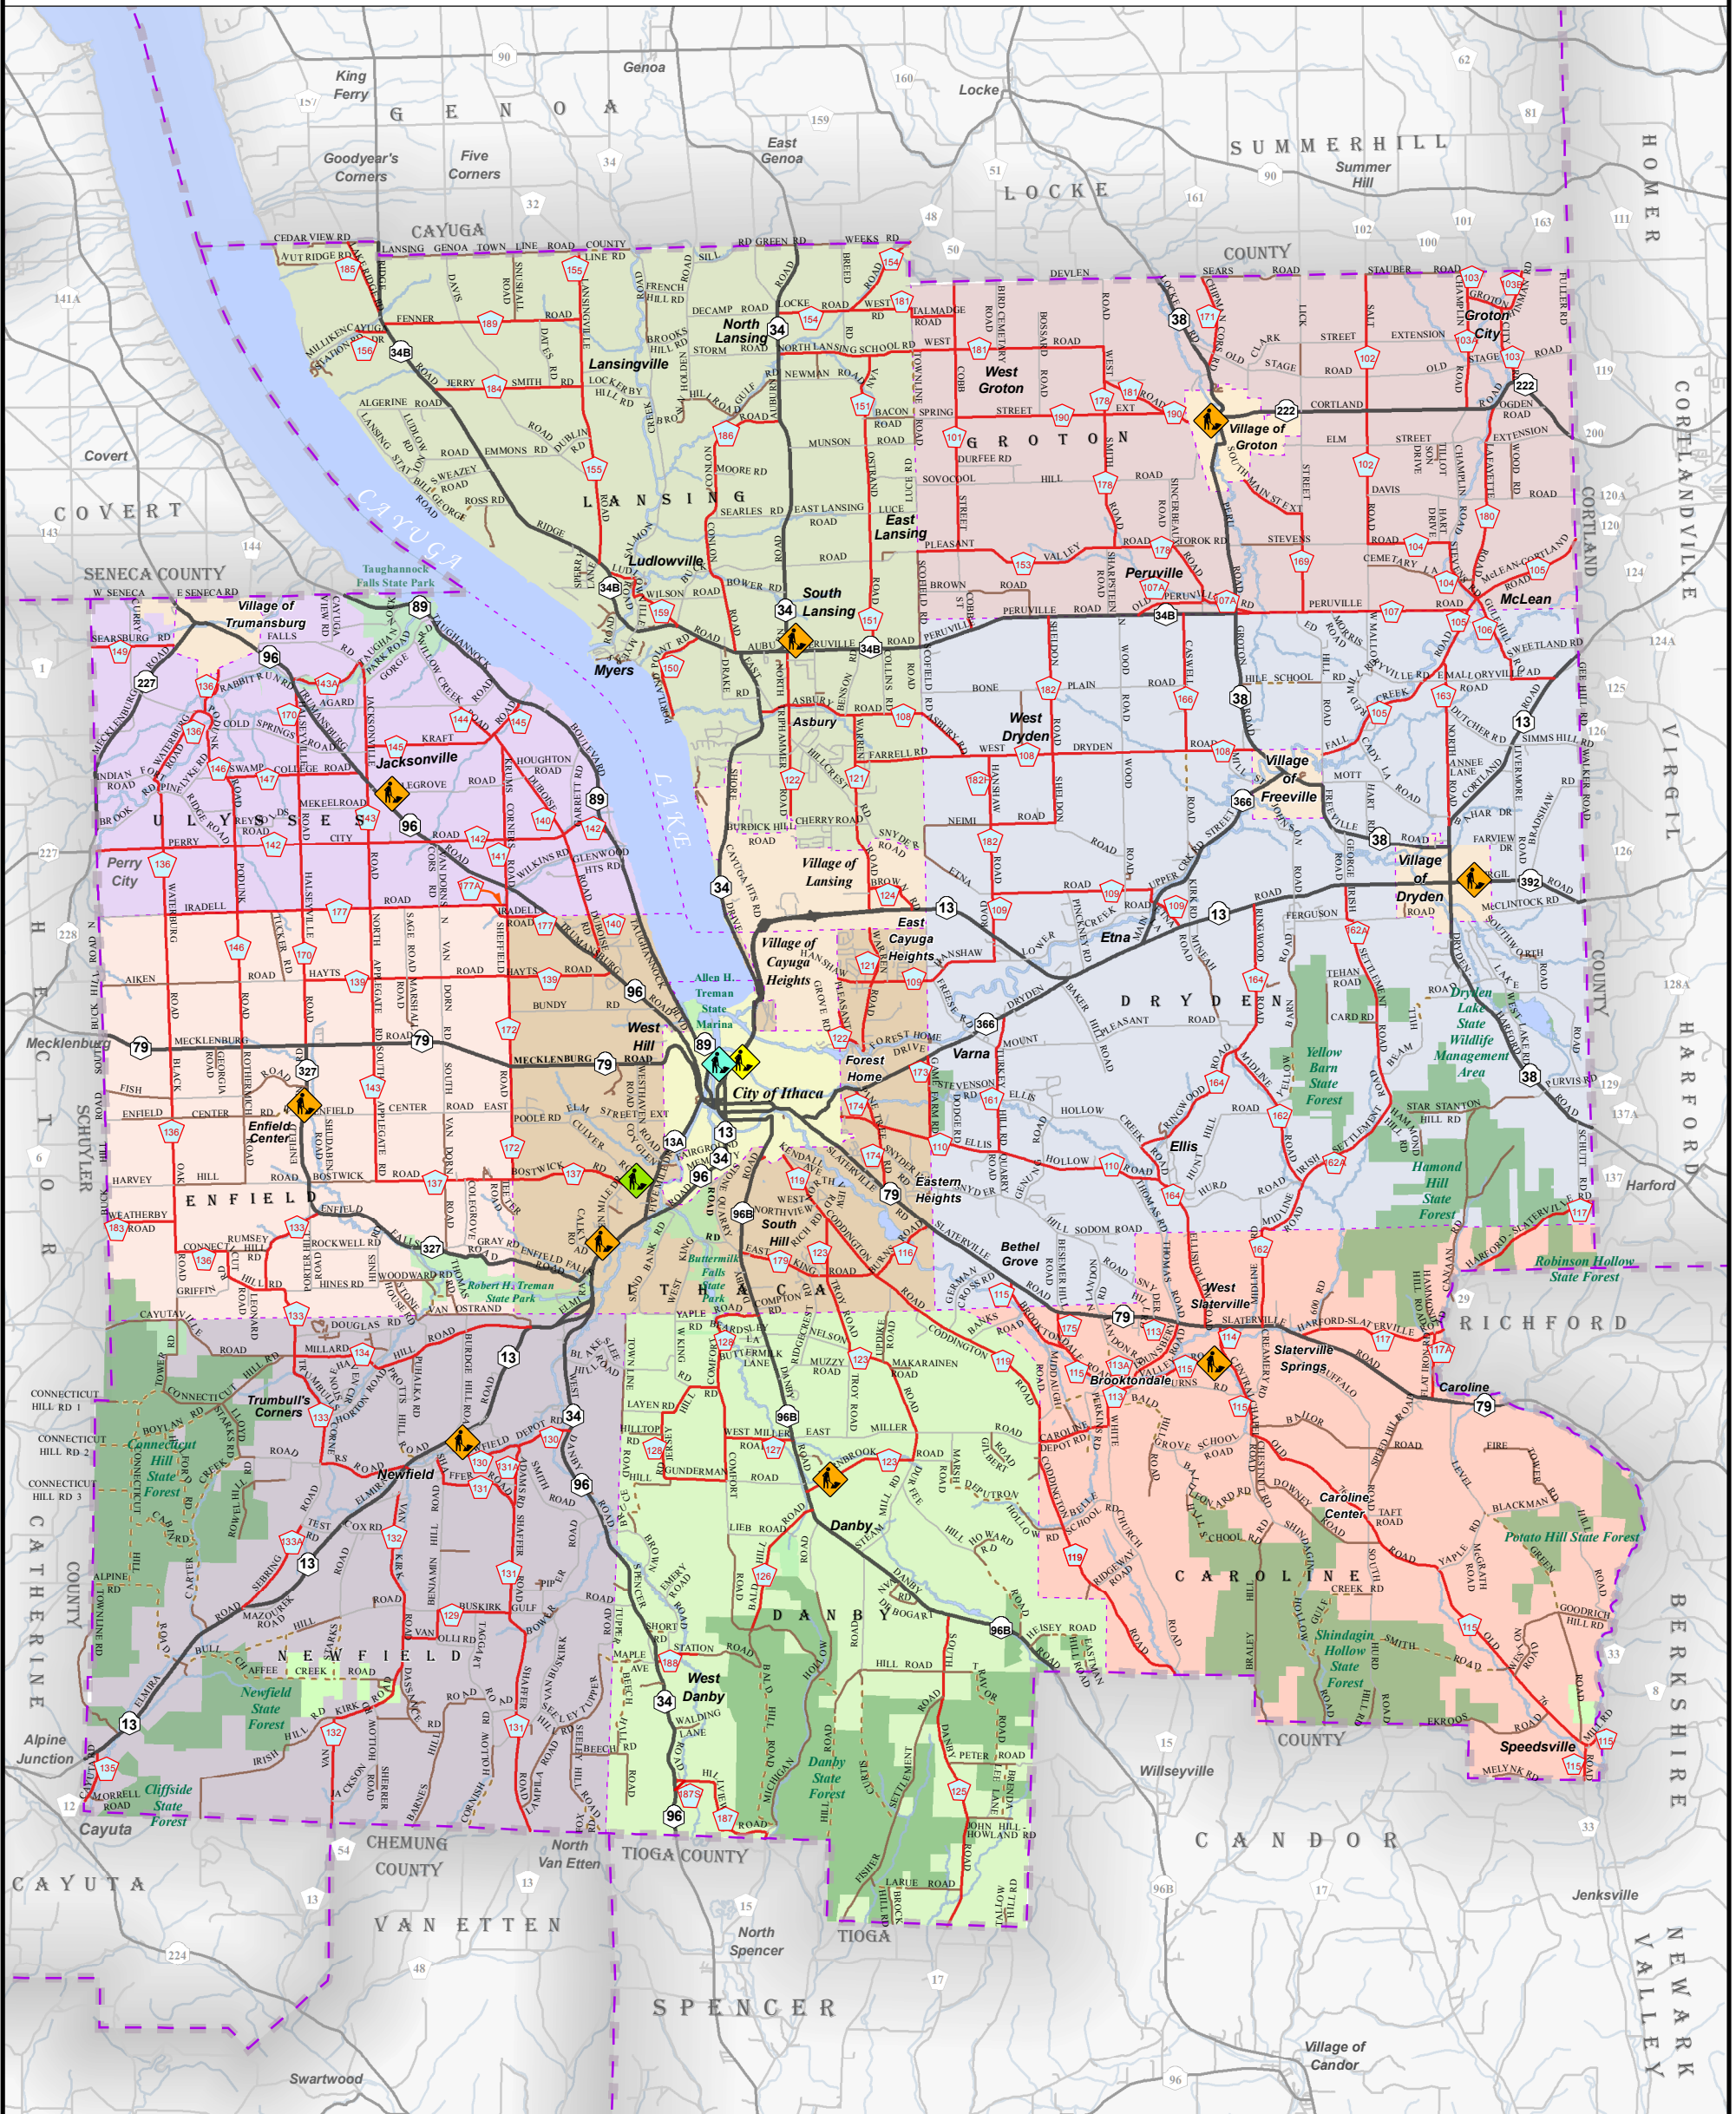

TOMPKINS COUNTY

Highway Map

New York State Plane Central
1983 North American Datum

- City of Ithaca Streets & Facilities
- New York State Dept of Transportation
- County Highway Department
- Town Highway Departments
- State Highways
- County Roads
- Local Roads
- Unpaved Local Roads
- Seasonal Roads

1:157,590

1 0 1 2 Miles

Tompkins County
Information Technology Services
GIS Division

CountyHwys2018.mxd
S. Borovska
01/19/2018