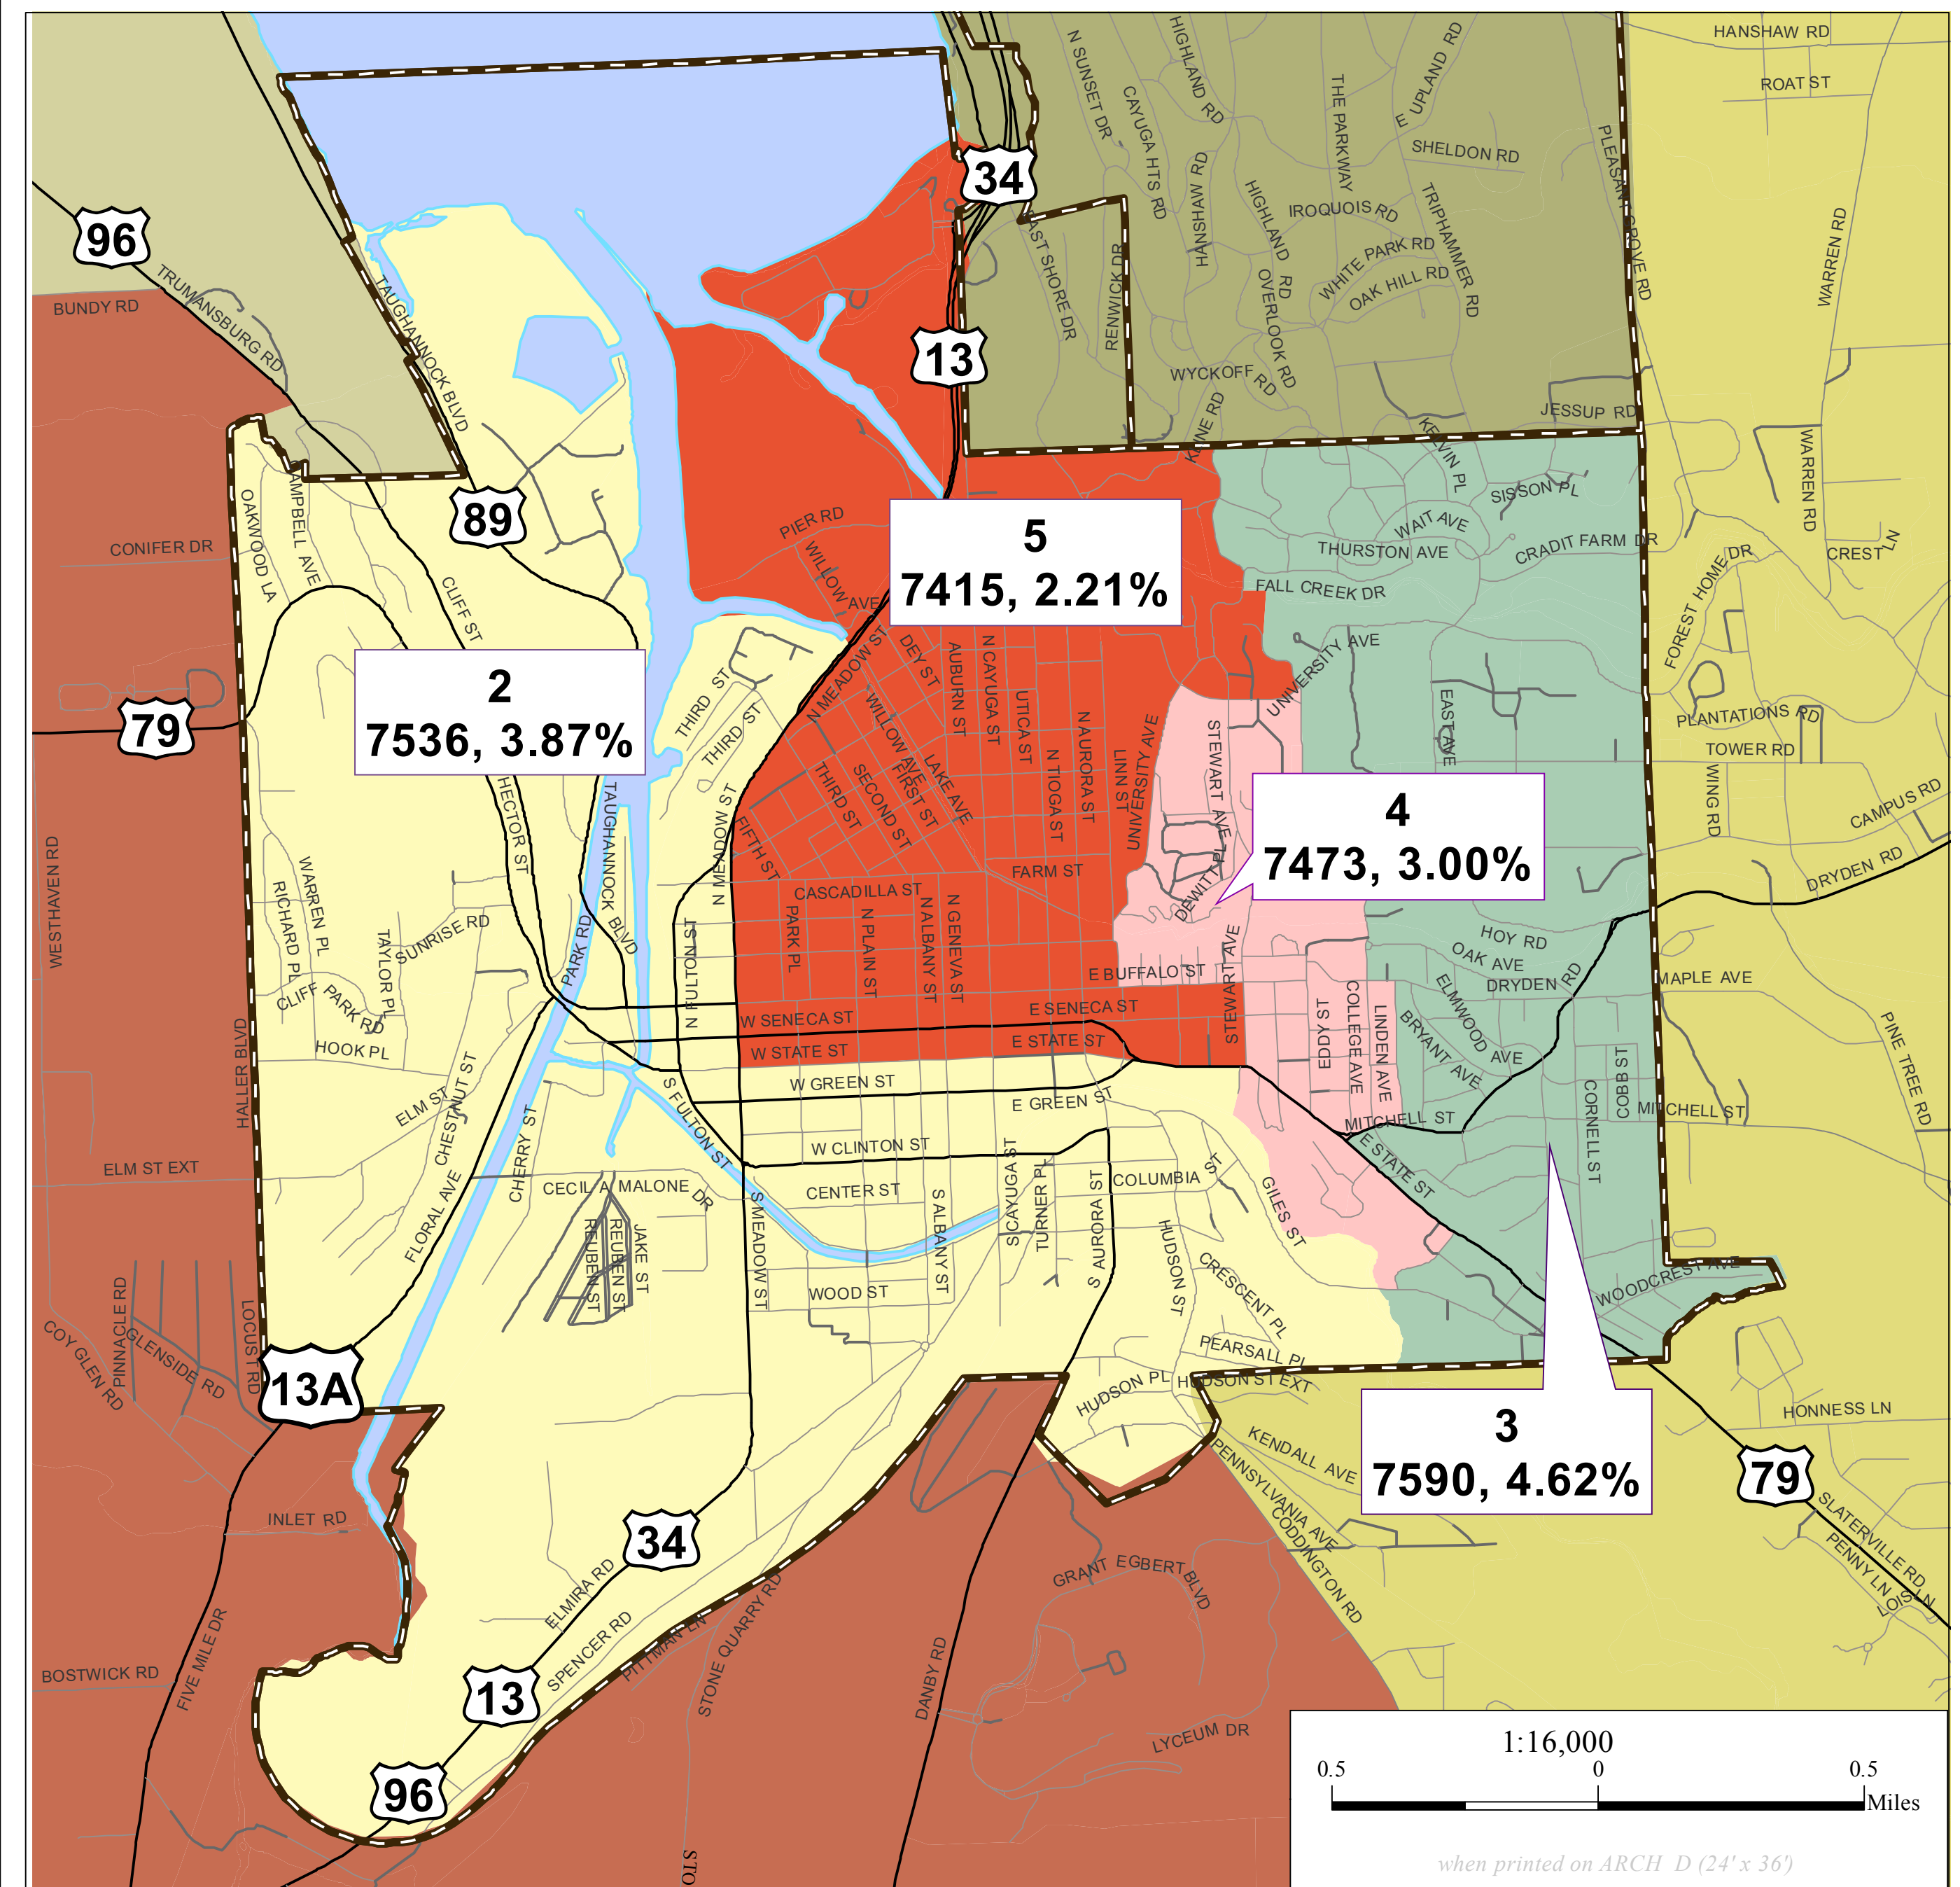

Tompkins County Redistricting

Scenario 14 A - v.1

Legend

Municipal Boundary

Legislative Election Districts

002	006	011
003	007	012
004	008	013
005	009	014
	010	015

Total Deviation 9.24 %
Ideal Population - 14 Legislative Districts
7255 Per District, 2010

Year 2010
Leg. Dist. No. **3**
6218, -3.35%
Deviation from Ideal for 2010

Calculations based on Tompkins County 2010 population total of 101,564 as reported by the U.S. Census Bureau.

Tompkins County GIS Division / ITS
www.tompkins-co.org/gis

2011population.mxd
S. Borovska 07/07/2011