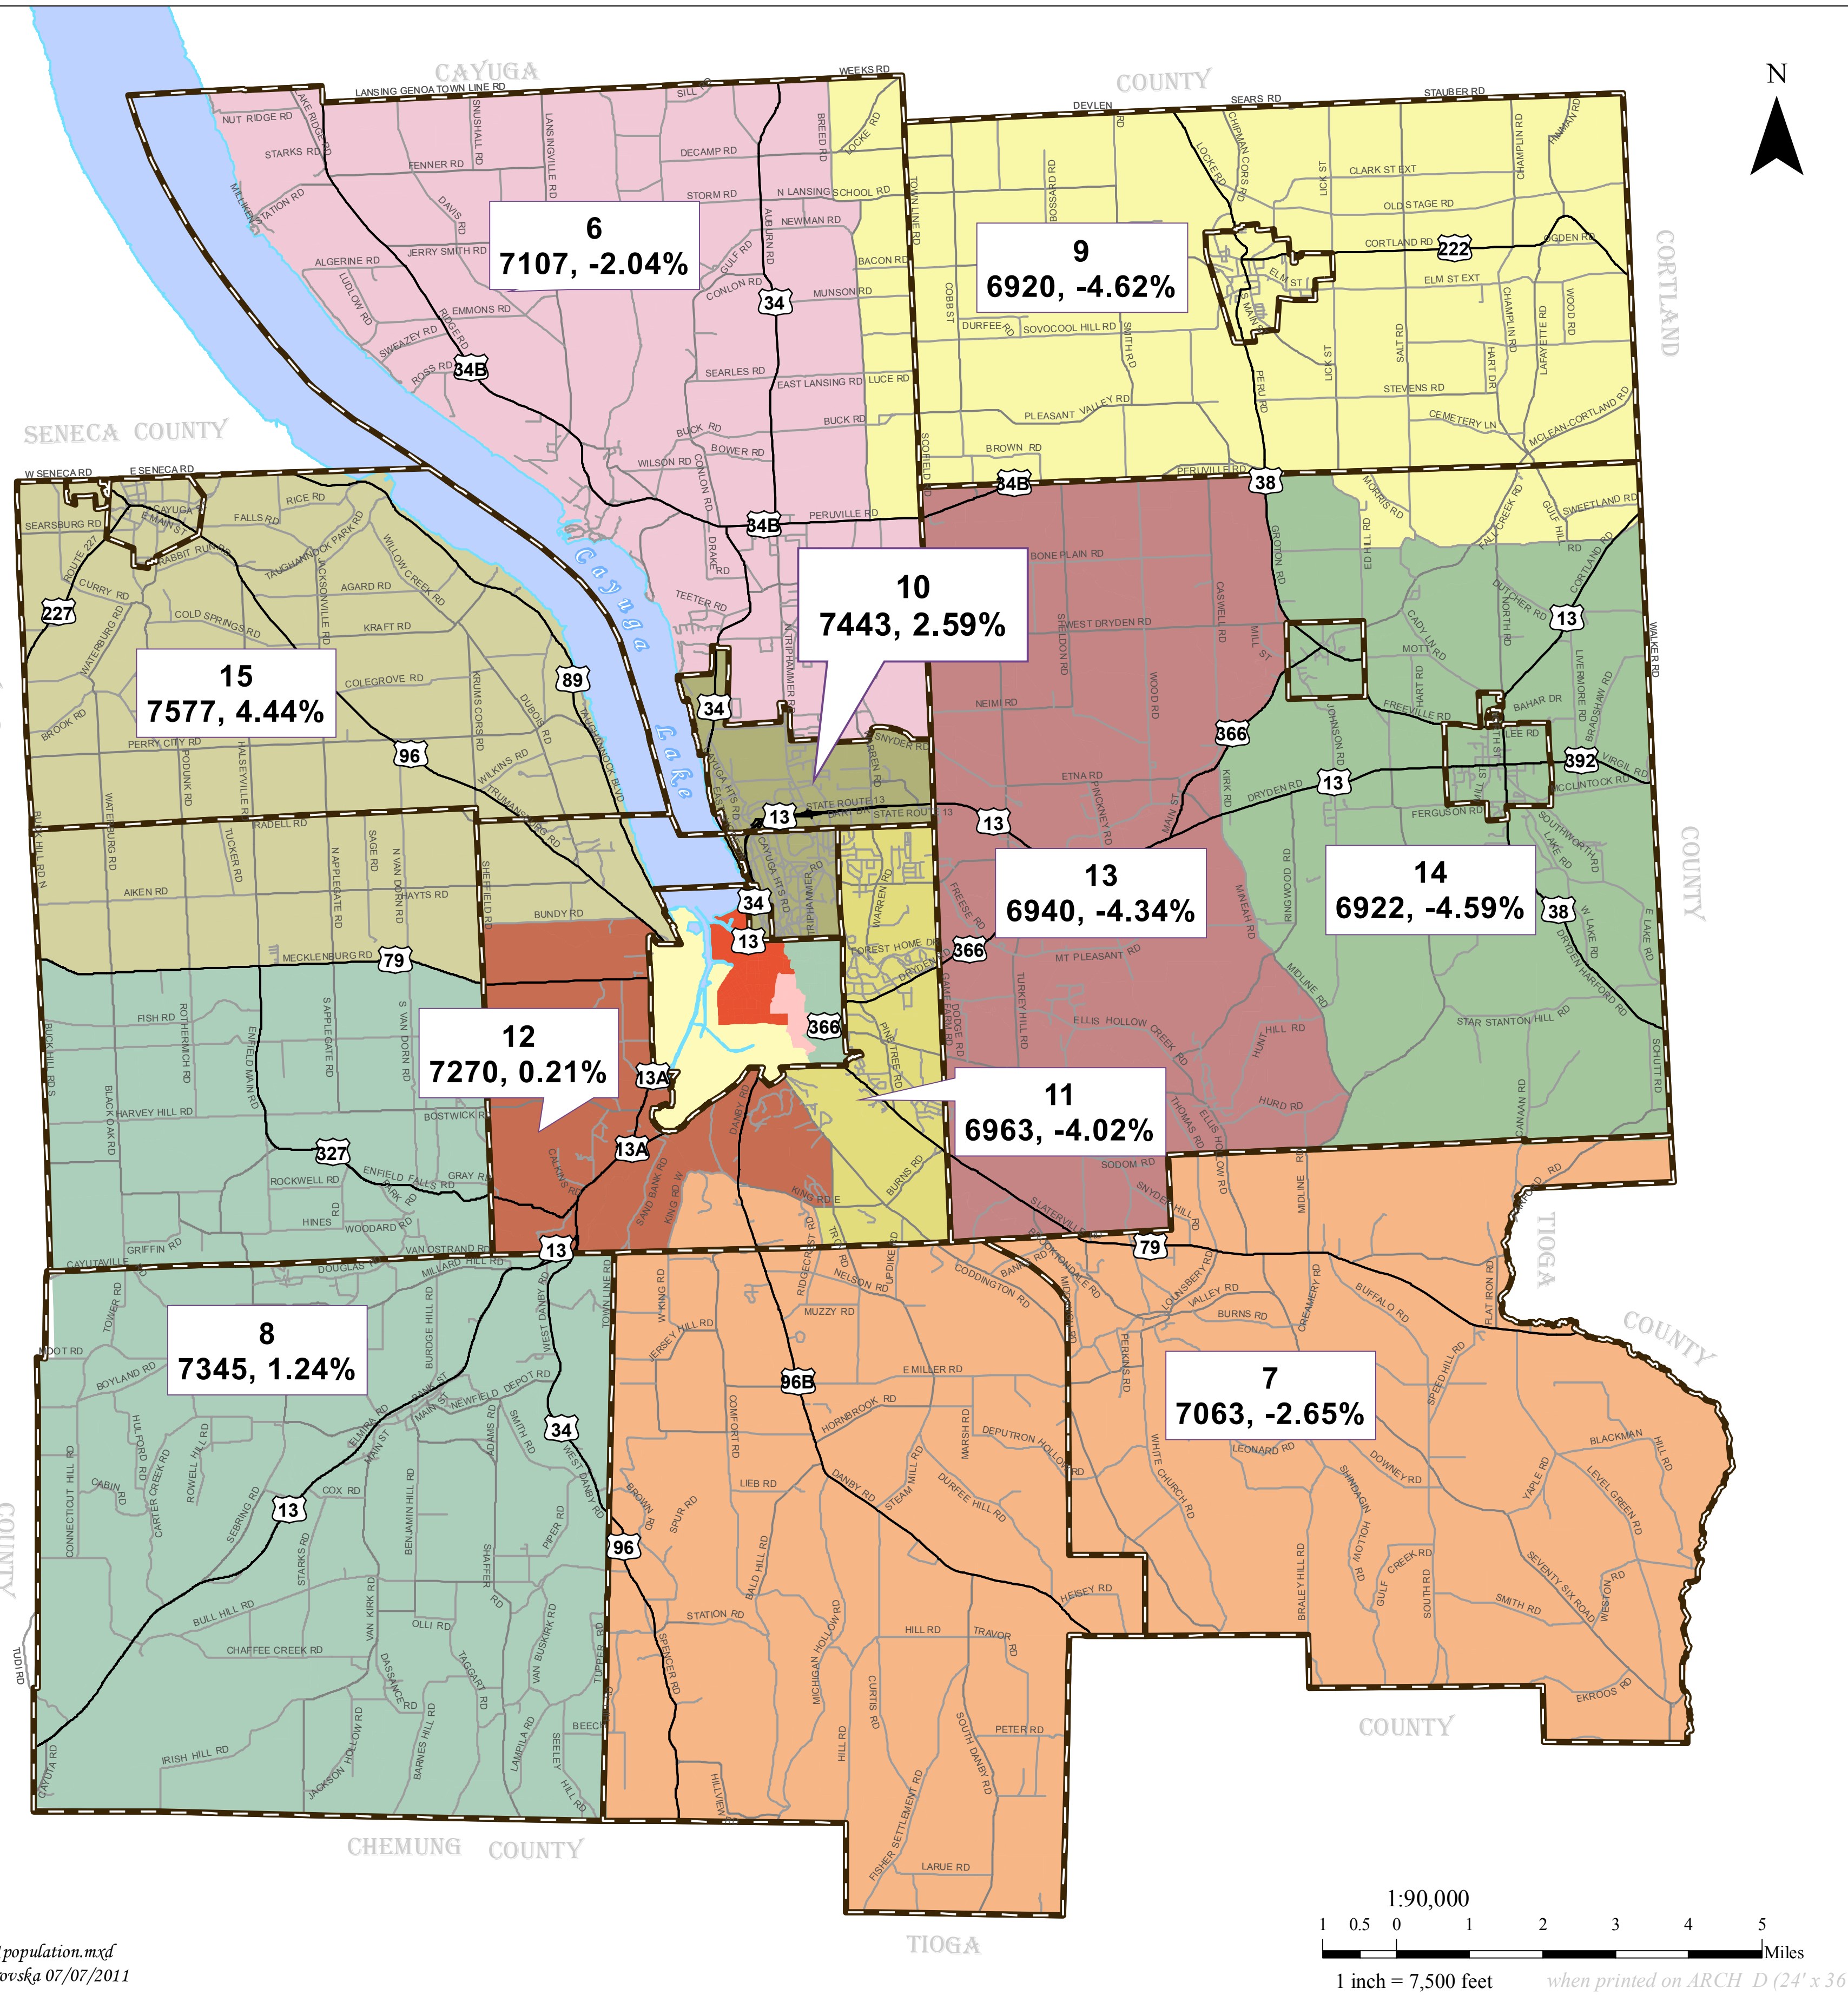

Tompkins County Redistricting

Scenario 14 A - v.1

Legend

Municipal Boundary

Legislative Election Districts

002	006	011
003	007	012
004	008	013
005	009	014
	010	015

Total Deviation 9.24 %
Ideal Population - 14 Legislative Districts
7255 Per District, 2010

Year 2010
Leg. Dist. No. **3**
6218, -3.35%
Deviation from Ideal for 2010

Calculations based on Tompkins County 2010 population total of 101,564 as reported by the U.S. Census Bureau.

Tompkins County GIS Division / ITS
www.tompkins-co.org/gis

2011population.mxd
S. Borovska 07/07/2011