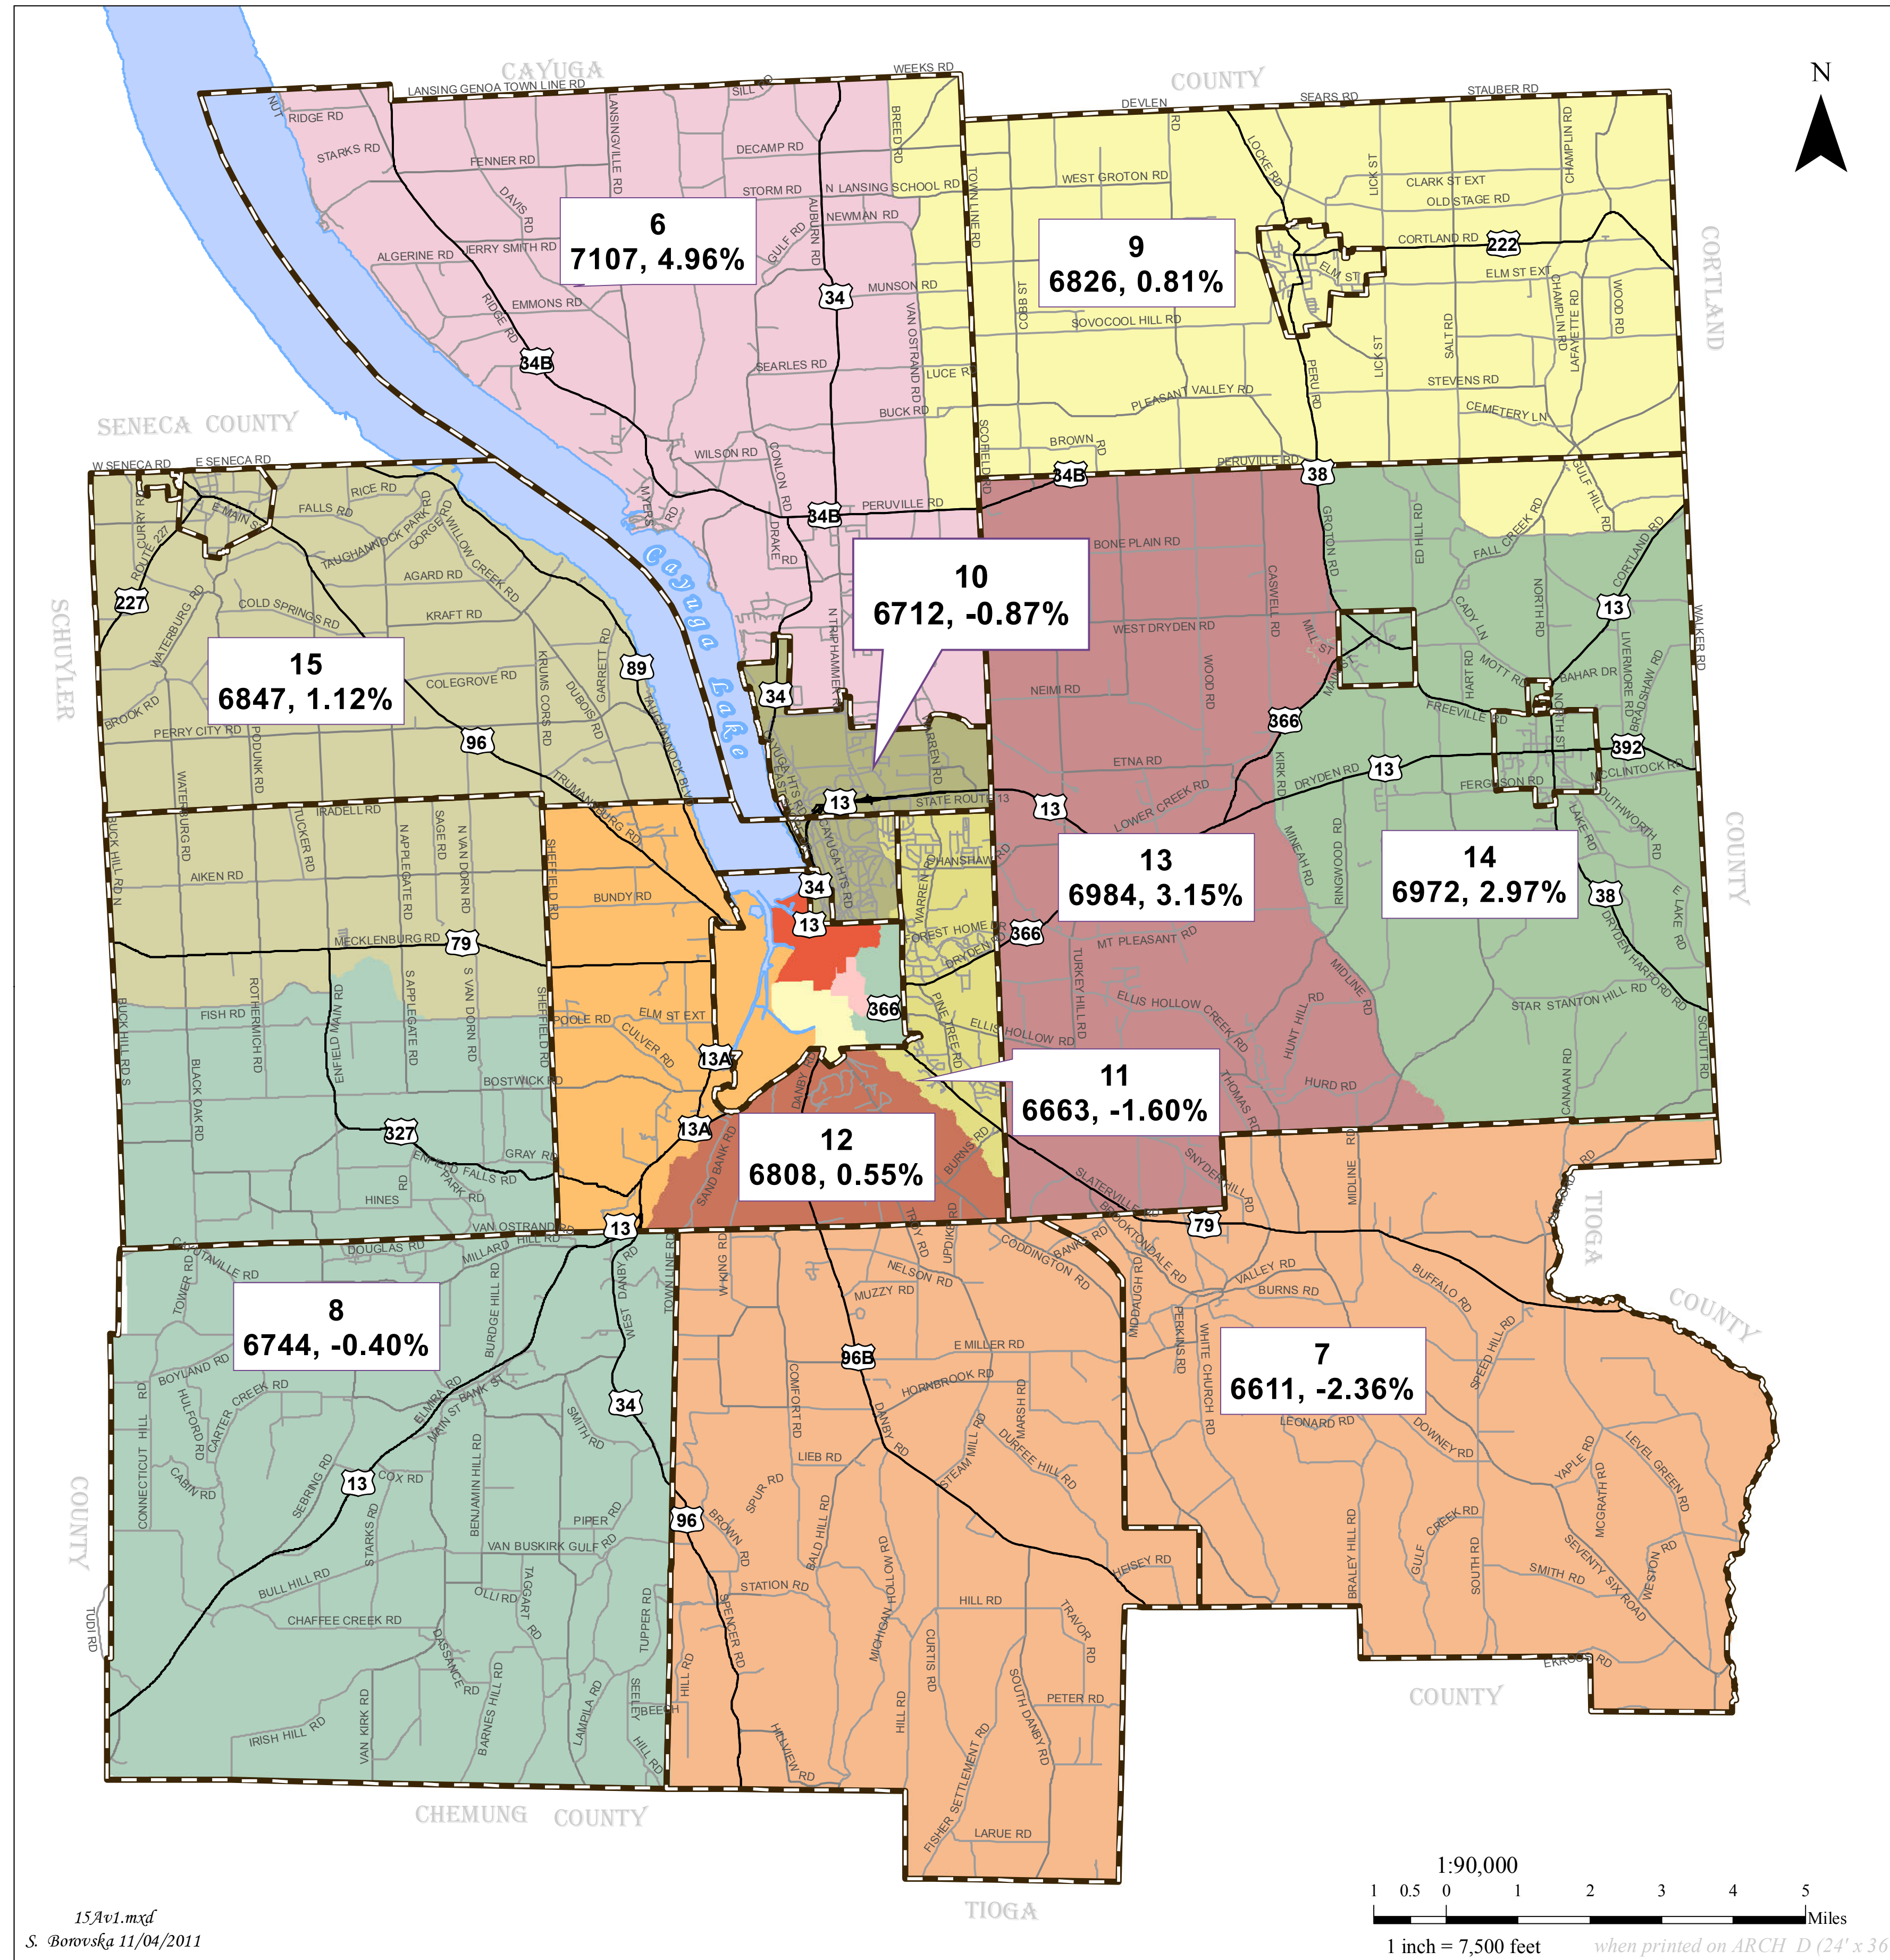

# Tompkins County Redistricting

# Scenario 15 A - v.1

**Legend**

- Municipal Boundary
- Legislative Election Districts (001-015)

**Total Deviation 8.21 %**  
**Ideal Population - 15 Legislative Districts**  
 6771 Per District, 2010

**Census 2010** **3** **6218, -3.35%** *Deviation from Ideal for 2010*

Calculations based on Tompkins County 2010 population total of 101,564 as reported by the U.S. Census Bureau.

Tompkins County GIS Division / ITS  
www.tompkins-co.org/gis