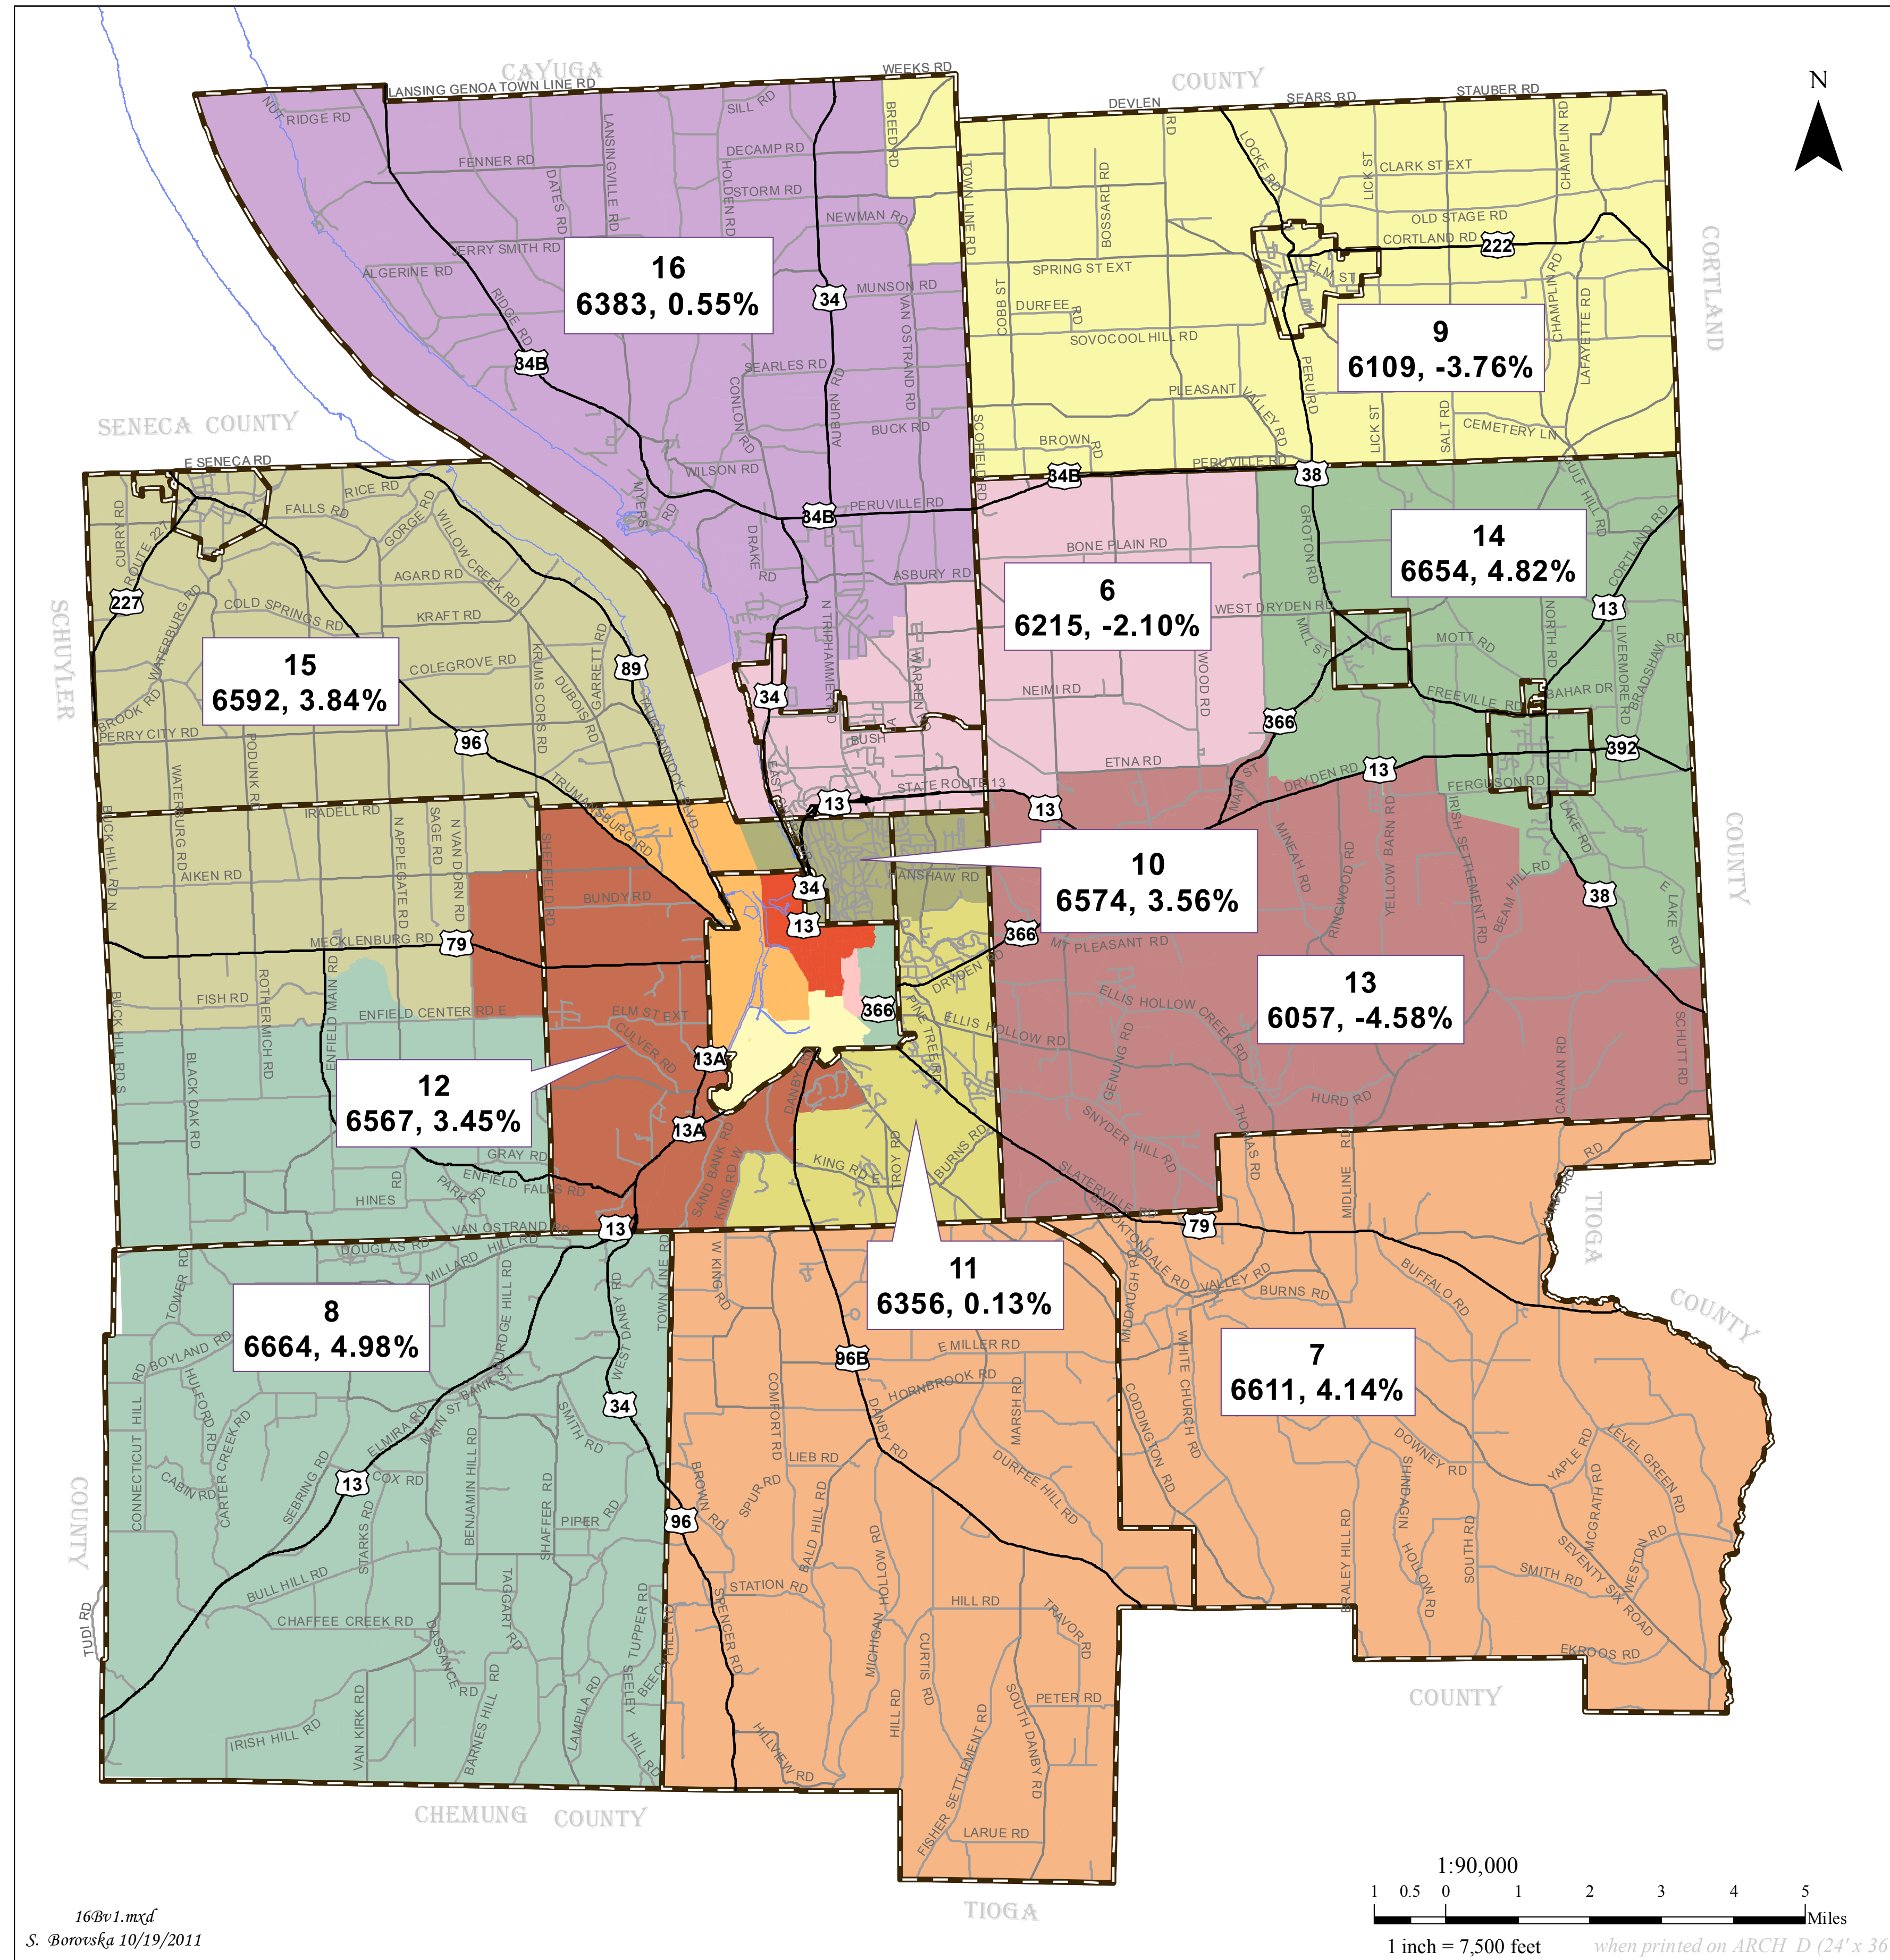

Tompkins County Redistricting

Scenario 16 B - v.1

Legend

Municipal Boundary
Legislative Election Districts
 001 006 011 016
 002 007 012 017
 003 008 013 014
 004 009 015
 005 010 015

Ideal Population - 16 Legislative Districts
6348 Per District, 2010

3 Leg. Dist. No.
 Census 2010 **6218, -3.35%** Deviation from Ideal for 2010

Calculations based on Tompkins County 2010 population total of 101,564 as reported by the U.S. Census Bureau.

Tompkins County GIS Division / ITS
www.tompkins-co.org/gis