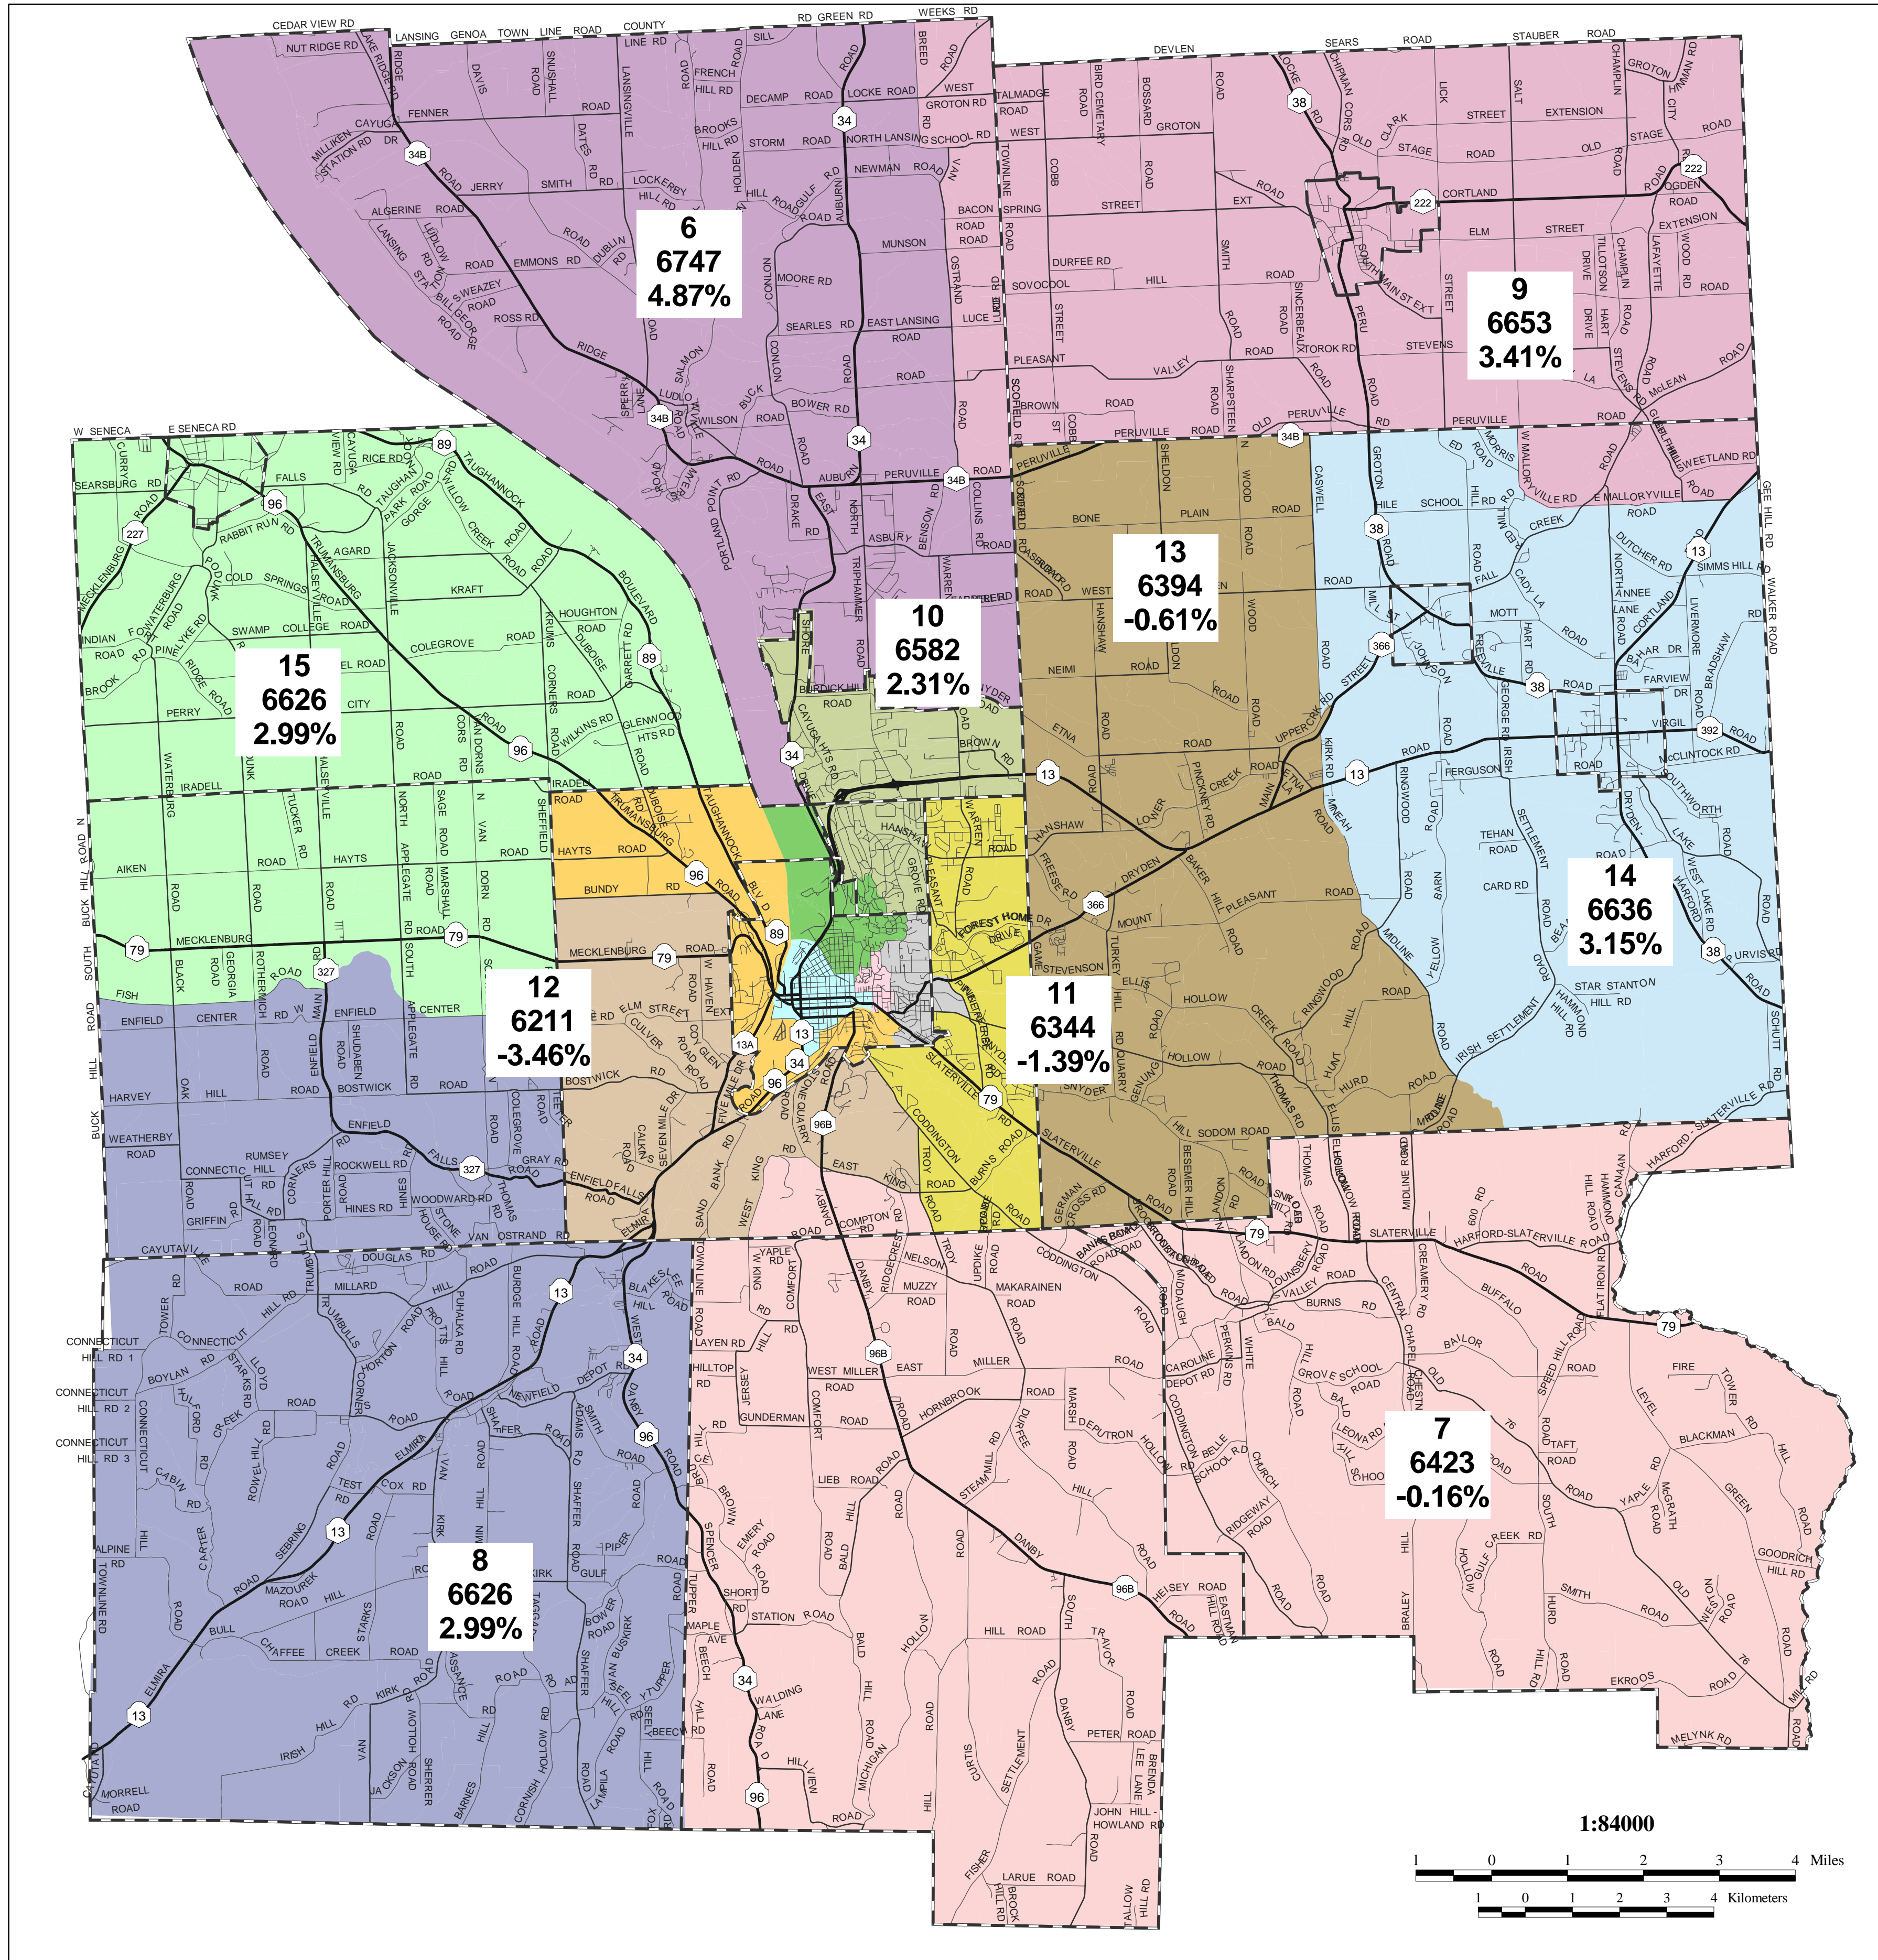

Tompkins County 2001 Reapportionment Plan

Scenario 15 - Option D

Ideal Average Population of 6433 Per District
Total Spread of 9.80%

Legend

Municipal Boundary

Legislative Election Districts

001	006	011
002	007	012
003	008	013
004	009	014
005	010	015

Calculations based on Tompkins County 2000 population total of 96,501 as reported by the U.S. Census Bureau

New York State Plane
Central Projection
1983 North American Datum

Tompkins County
Information Technology Services
GIS Division

Data Sources:
U.S. Census Bureau
Tompkins County Digital Planimetric Series
City of Ithaca Dept. of Planning & Development

Scenario 15.apr
05/18/01