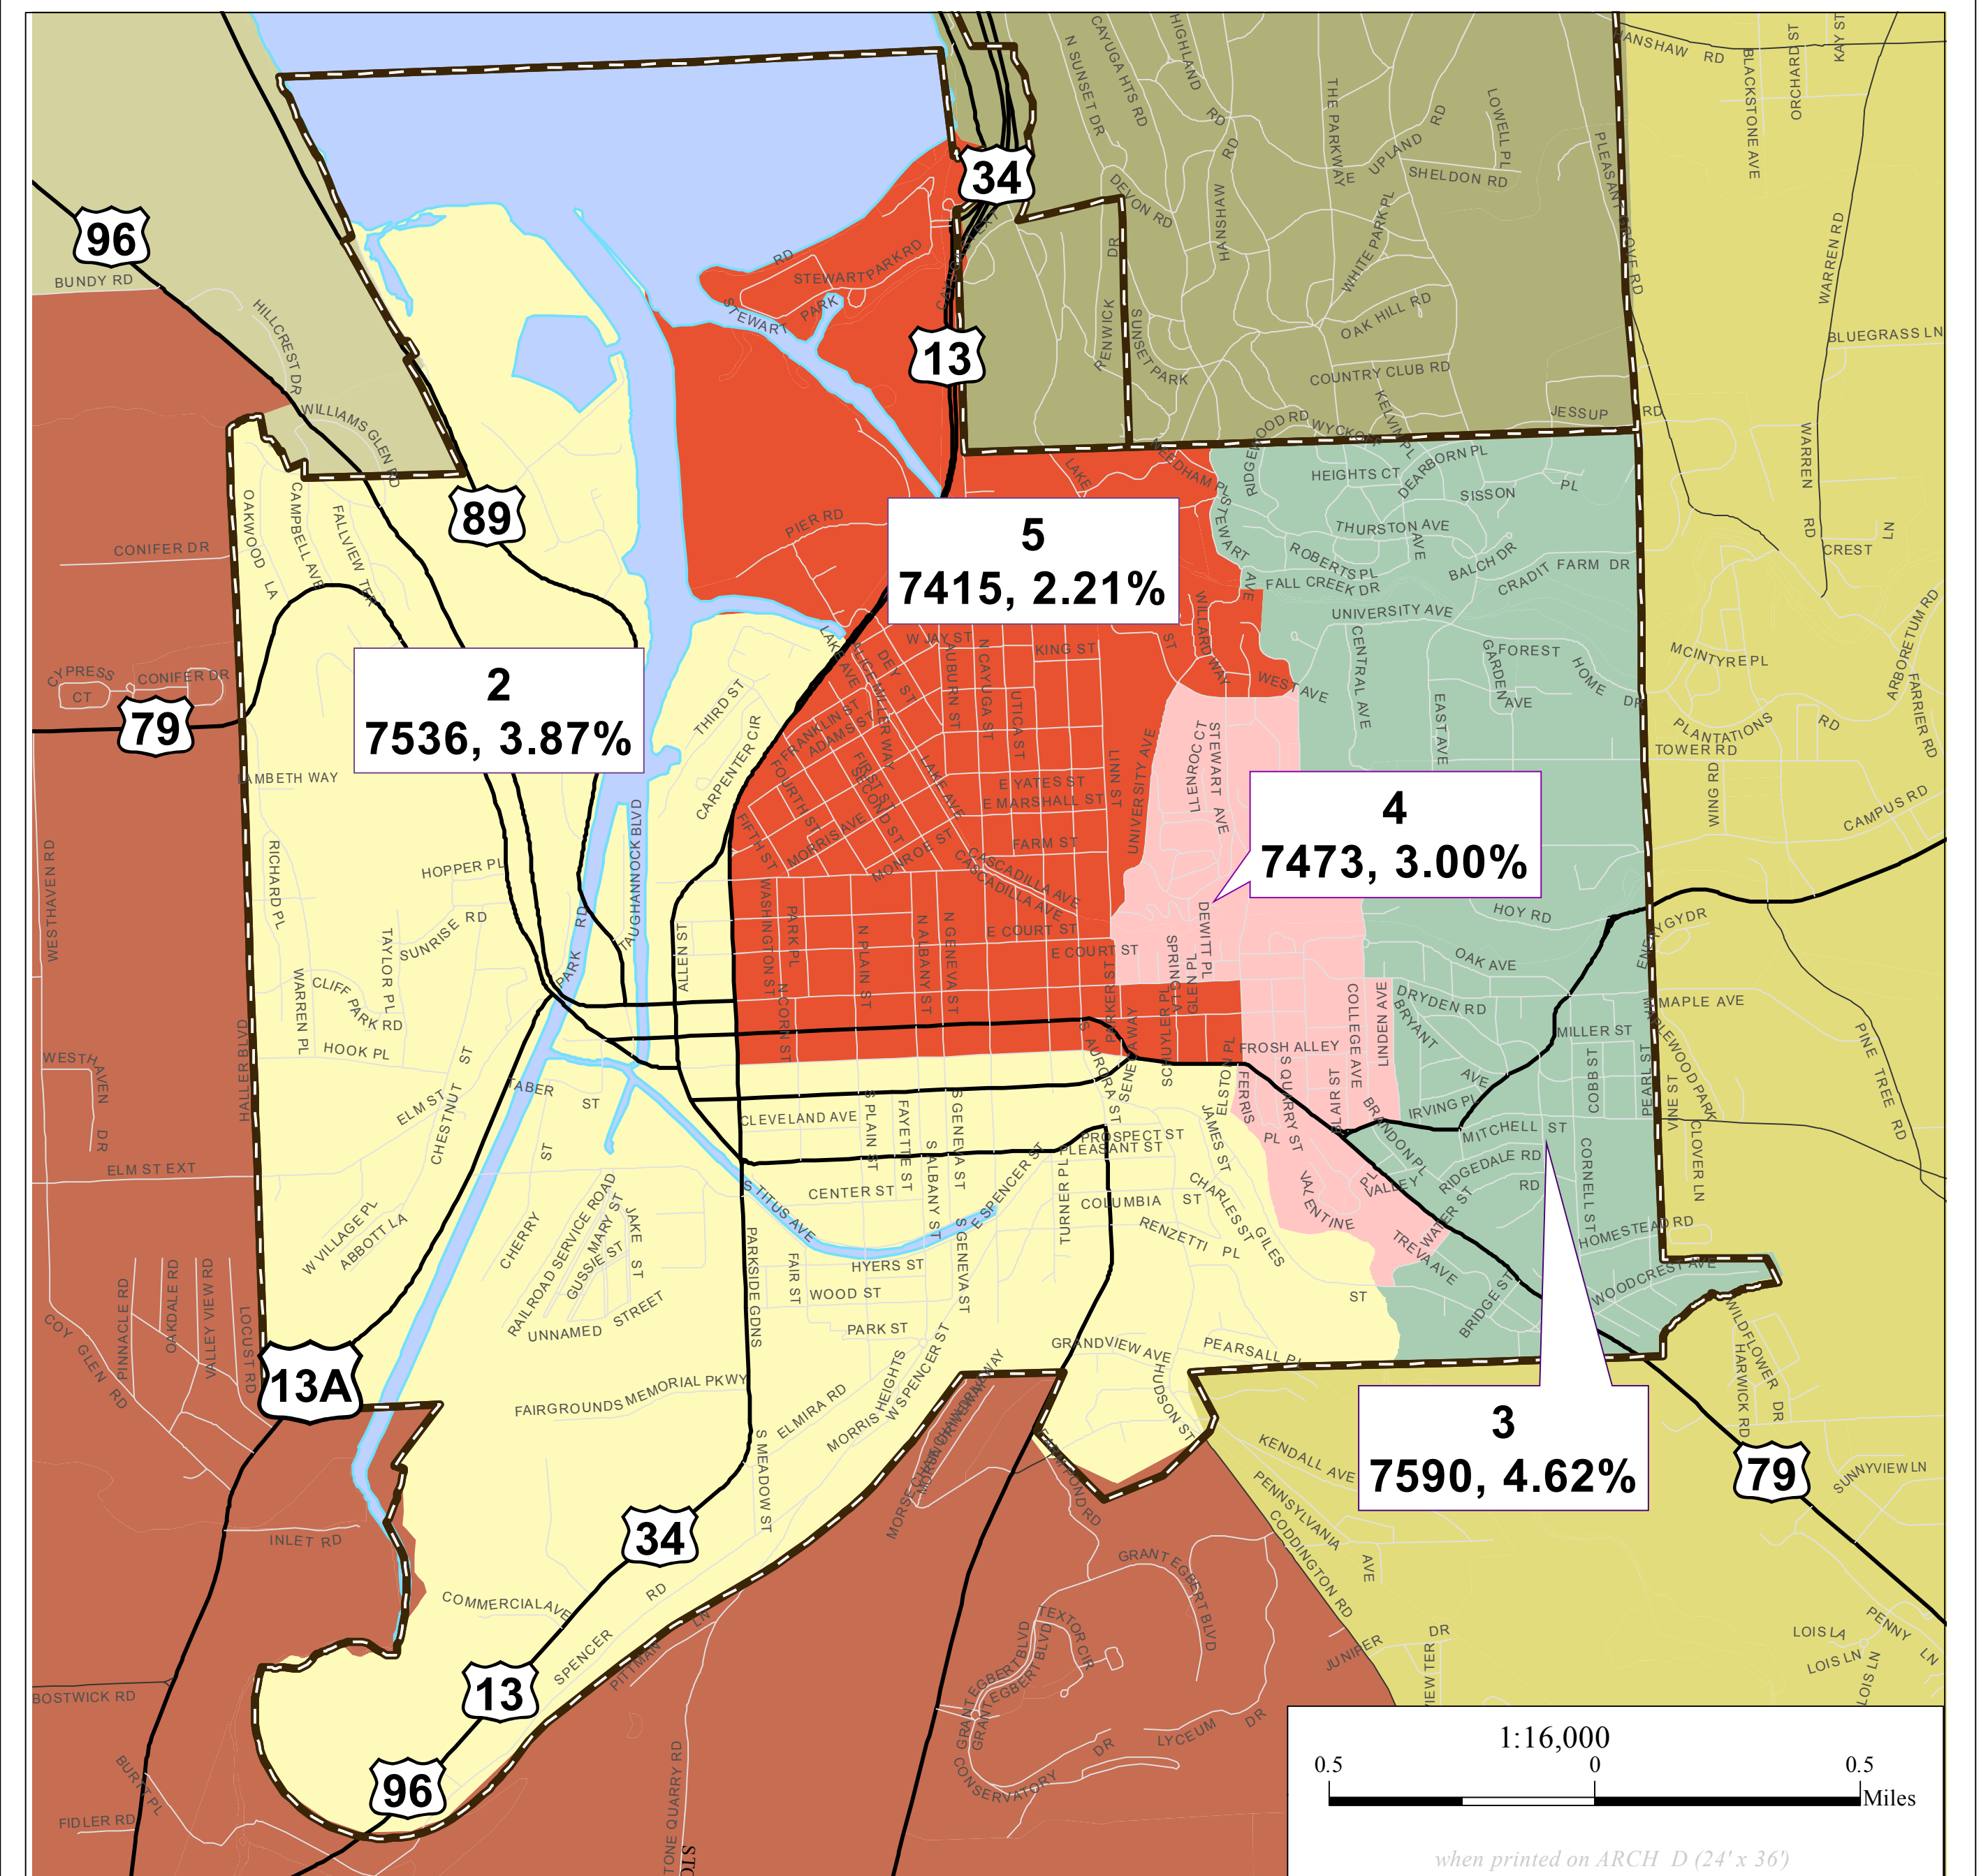

Tompkins County Redistricting

Scenario 14 A - v.3

Legend

Municipal Boundary

Legislative Election Districts

002	006	011
003	007	012
004	008	013
005	009	014
	010	015

Total Deviation 9.24 %
Ideal Population - 14 Legislative Districts
7255 Per District, 2010

Year 2010 **6218, -3.35%** Deviation from Ideal for 2010

Calculations based on Tompkins County 2010 population total of 101,564 as reported by the U.S. Census Bureau.

Tompkins County GIS Division / ITS
www.tompkins-co.org/gis