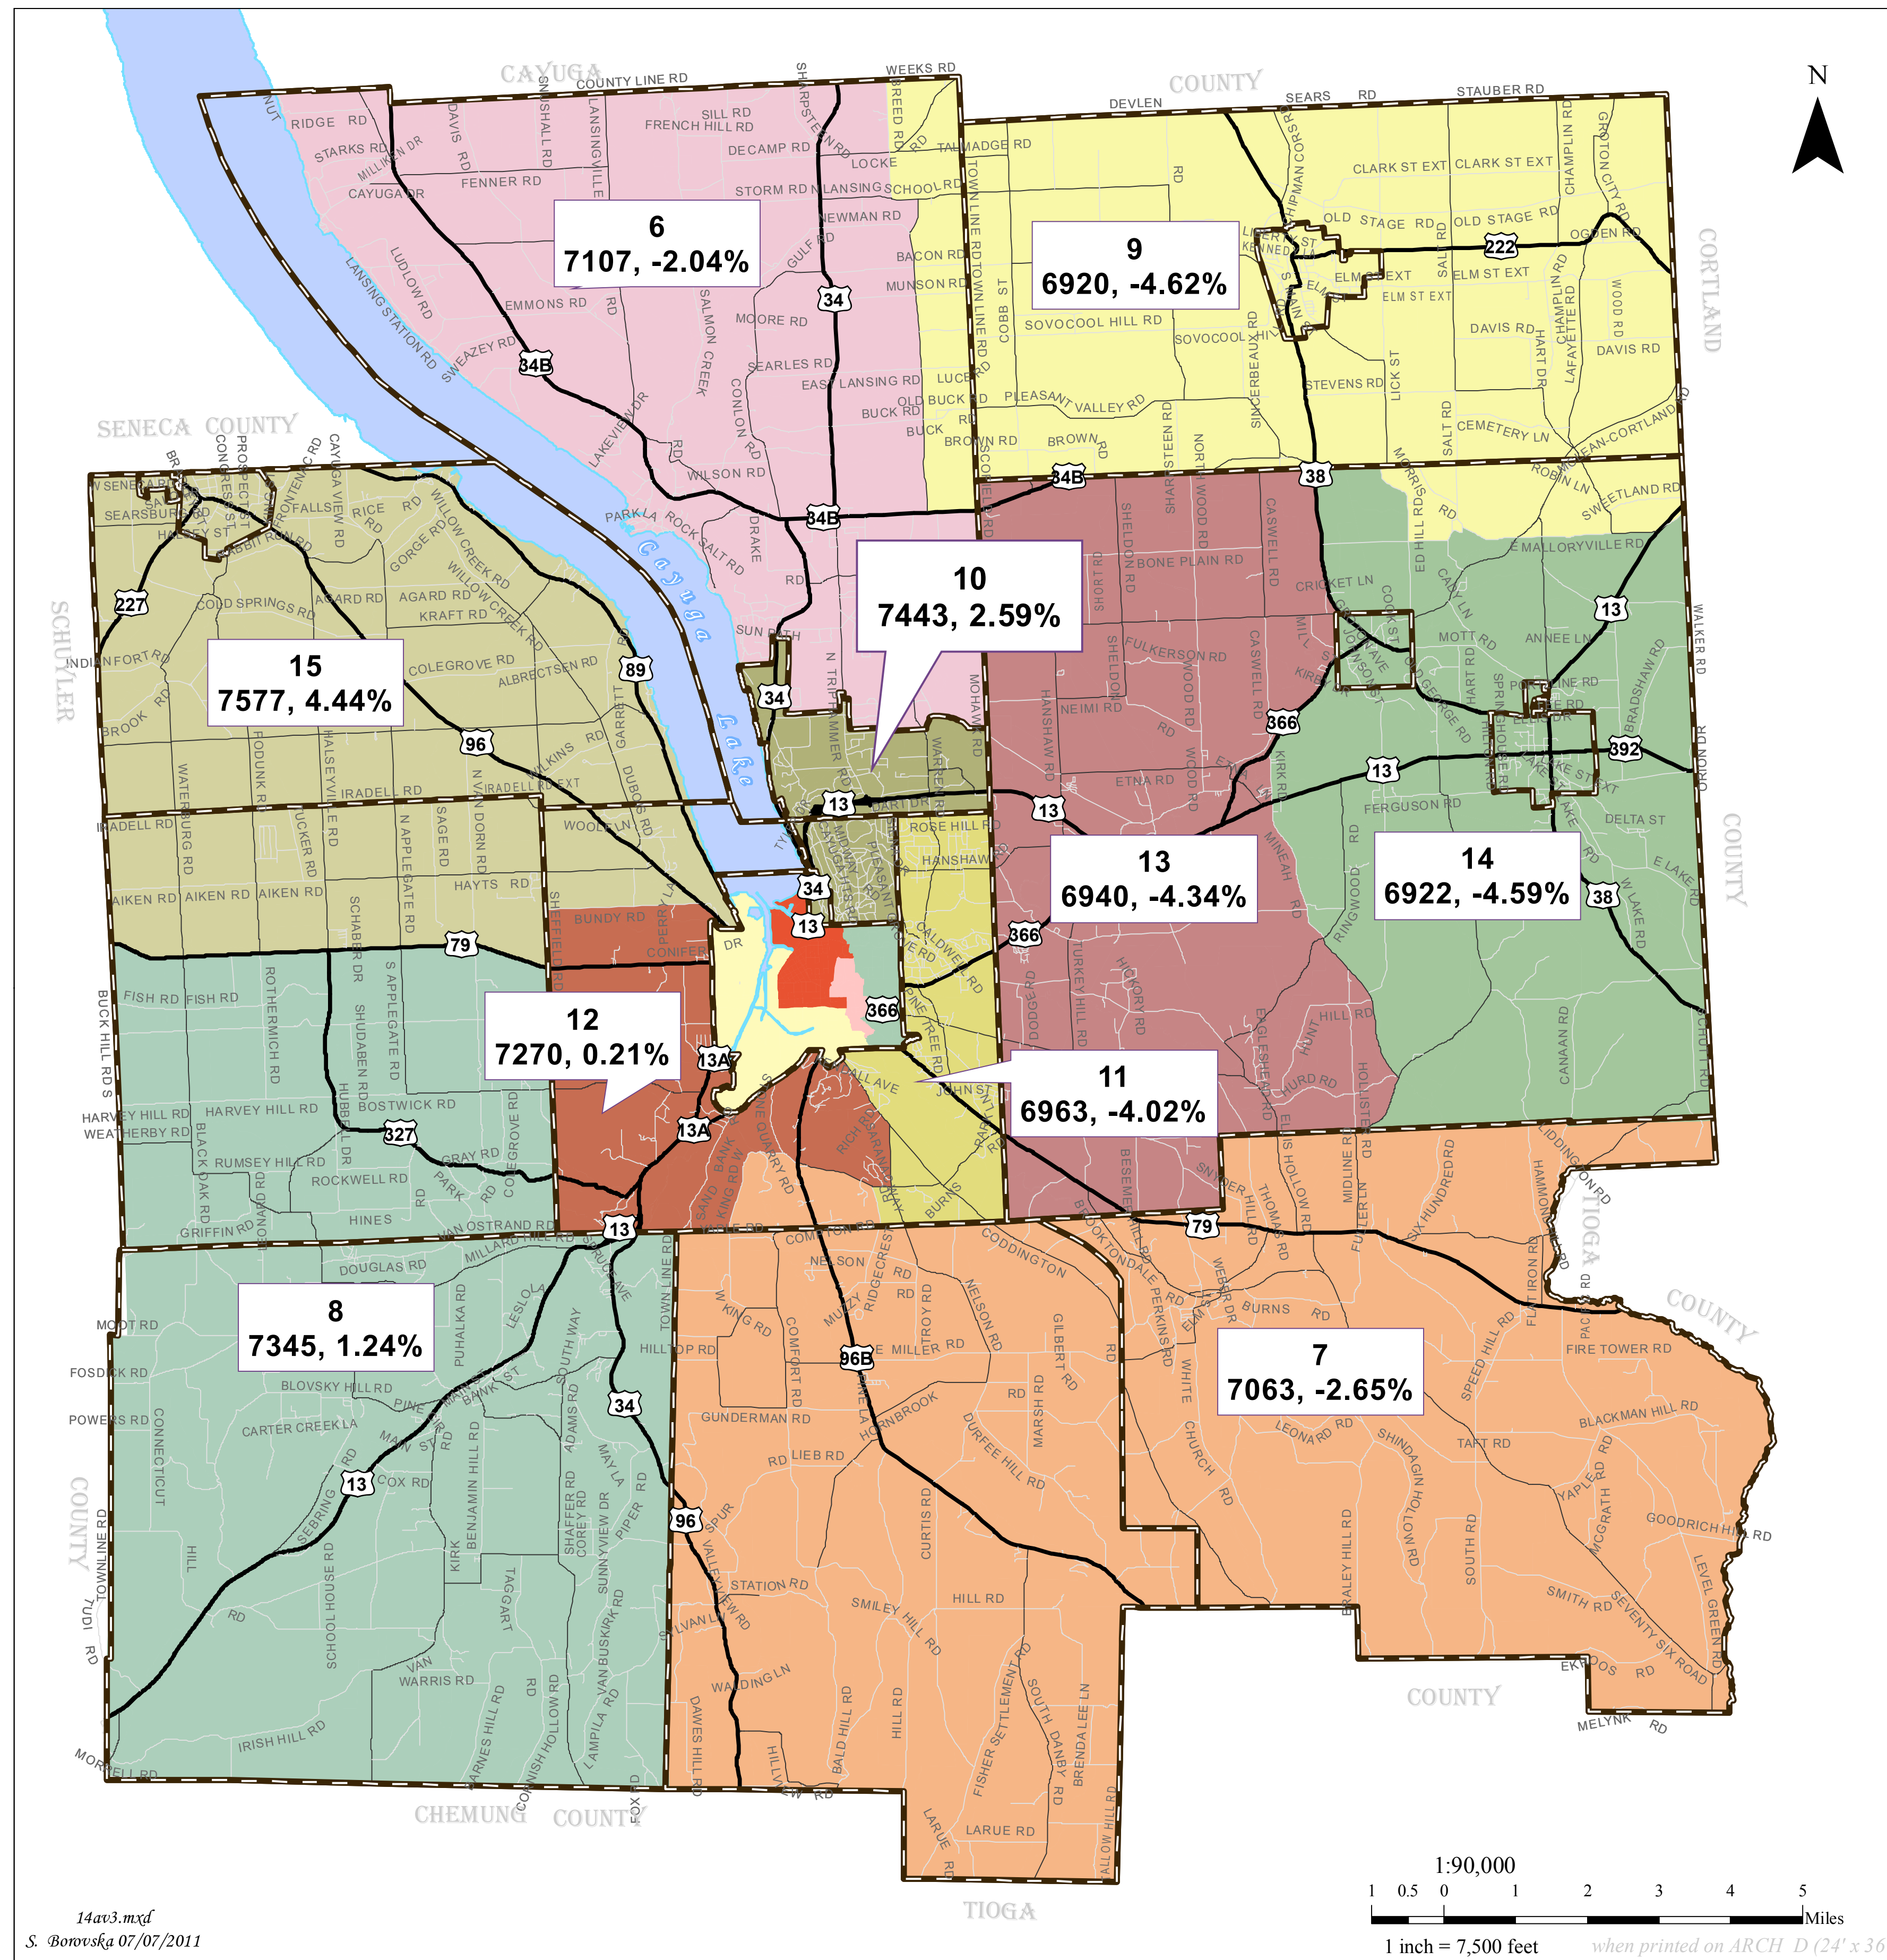

Tompkins County Redistricting

Scenario 14 A - v.3

Legend

Municipal Boundary

Legislative Election Districts

002	006	011
003	007	012
004	008	013
005	009	014
	010	015

Total Deviation 9.24 %
Ideal Population - 14 Legislative Districts
7255 Per District, 2010

Year 2010 **6218, -3.35%** Deviation from Ideal for 2010

Calculations based on Tompkins County 2010 population total of 101,564 as reported by the U.S. Census Bureau.

Tompkins County GIS Division / ITS
www.tompkins-co.org/gis