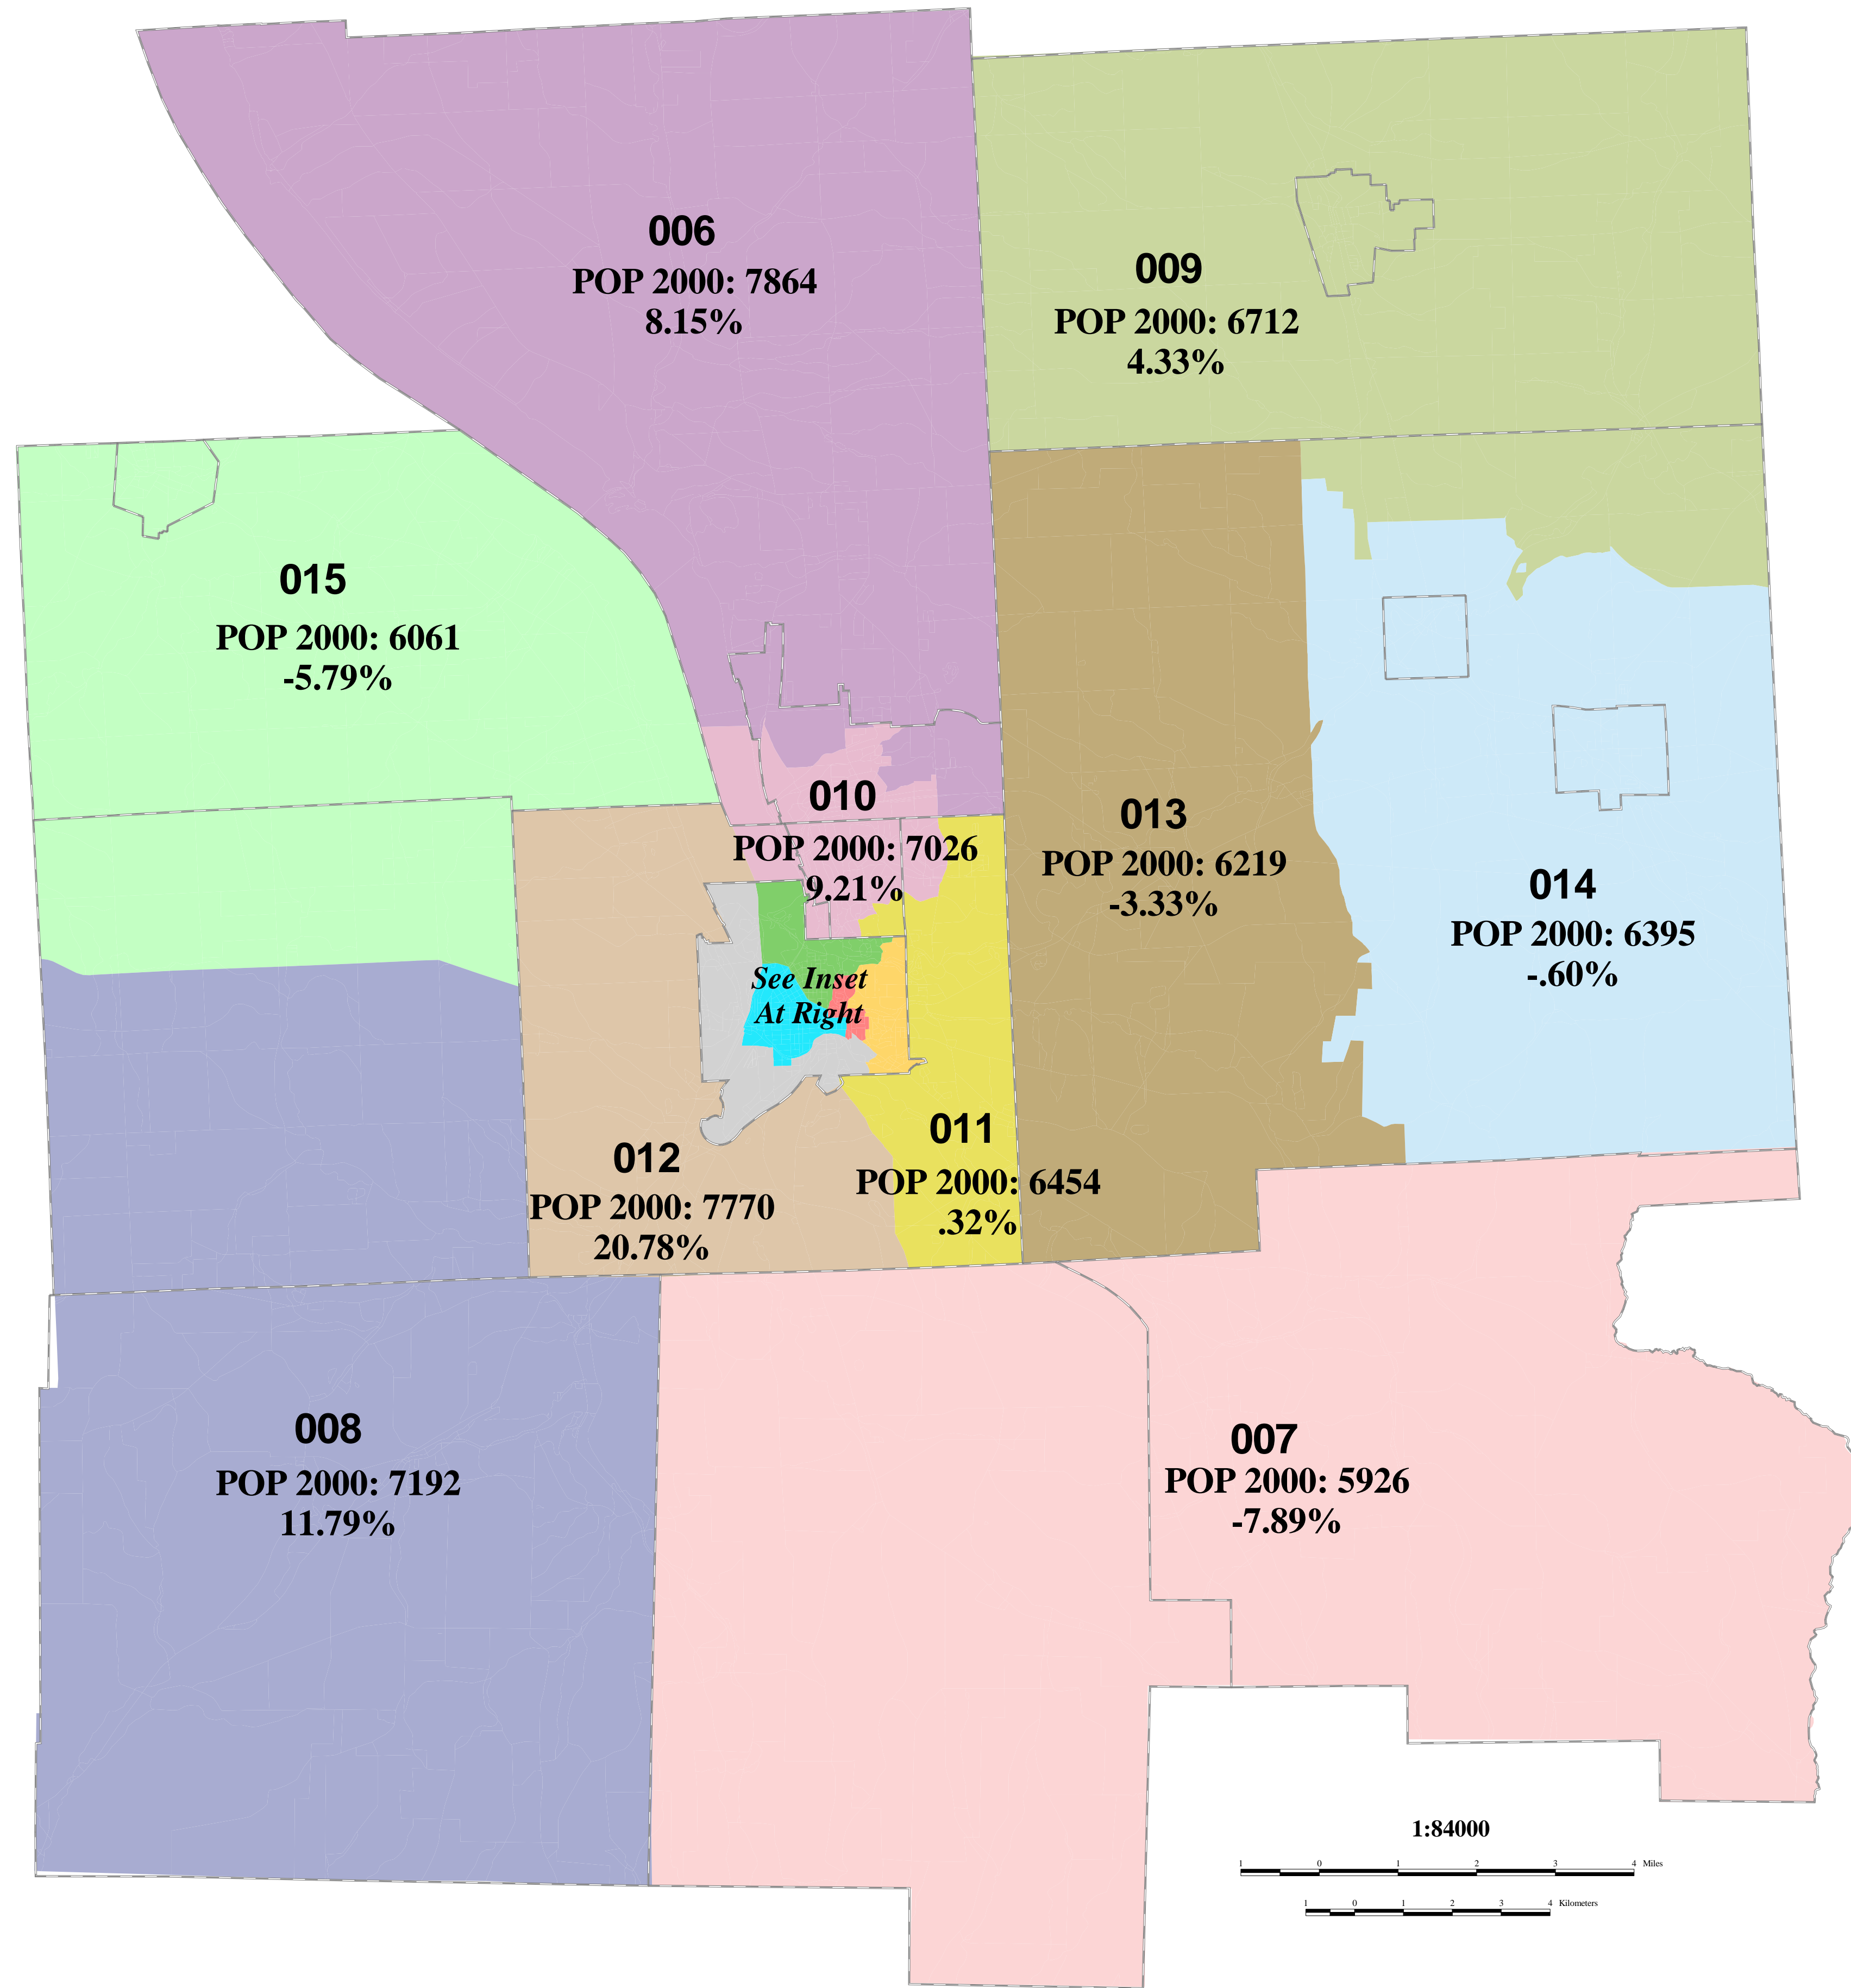

Tompkins County 2001 Reapportionment Plan

Revised 2000 Population and Percent Deviation from Average
1990 Legislative Districts

Average Population of 6433
Spread of 34.79%

Legend

— Municipal Boundary

Existing Legislative Election Districts

001	006	011
002	007	012
003	008	013
004	009	014
005	010	015

Calculations based on Tompkins County 2000 population total of 96,501 as reported by the U.S. Census Bureau. Block population data has been revised in select locations due to Group Quarter reporting errors.

New York State Plane
Central Projection
1983 North American Datum

Tompkins County
Information Technology Services
GIS Division

Data Sources:
U.S. Census Bureau
Tompkins County Digital Planimetric Series
City of Ithaca Dept. of Planning & Development