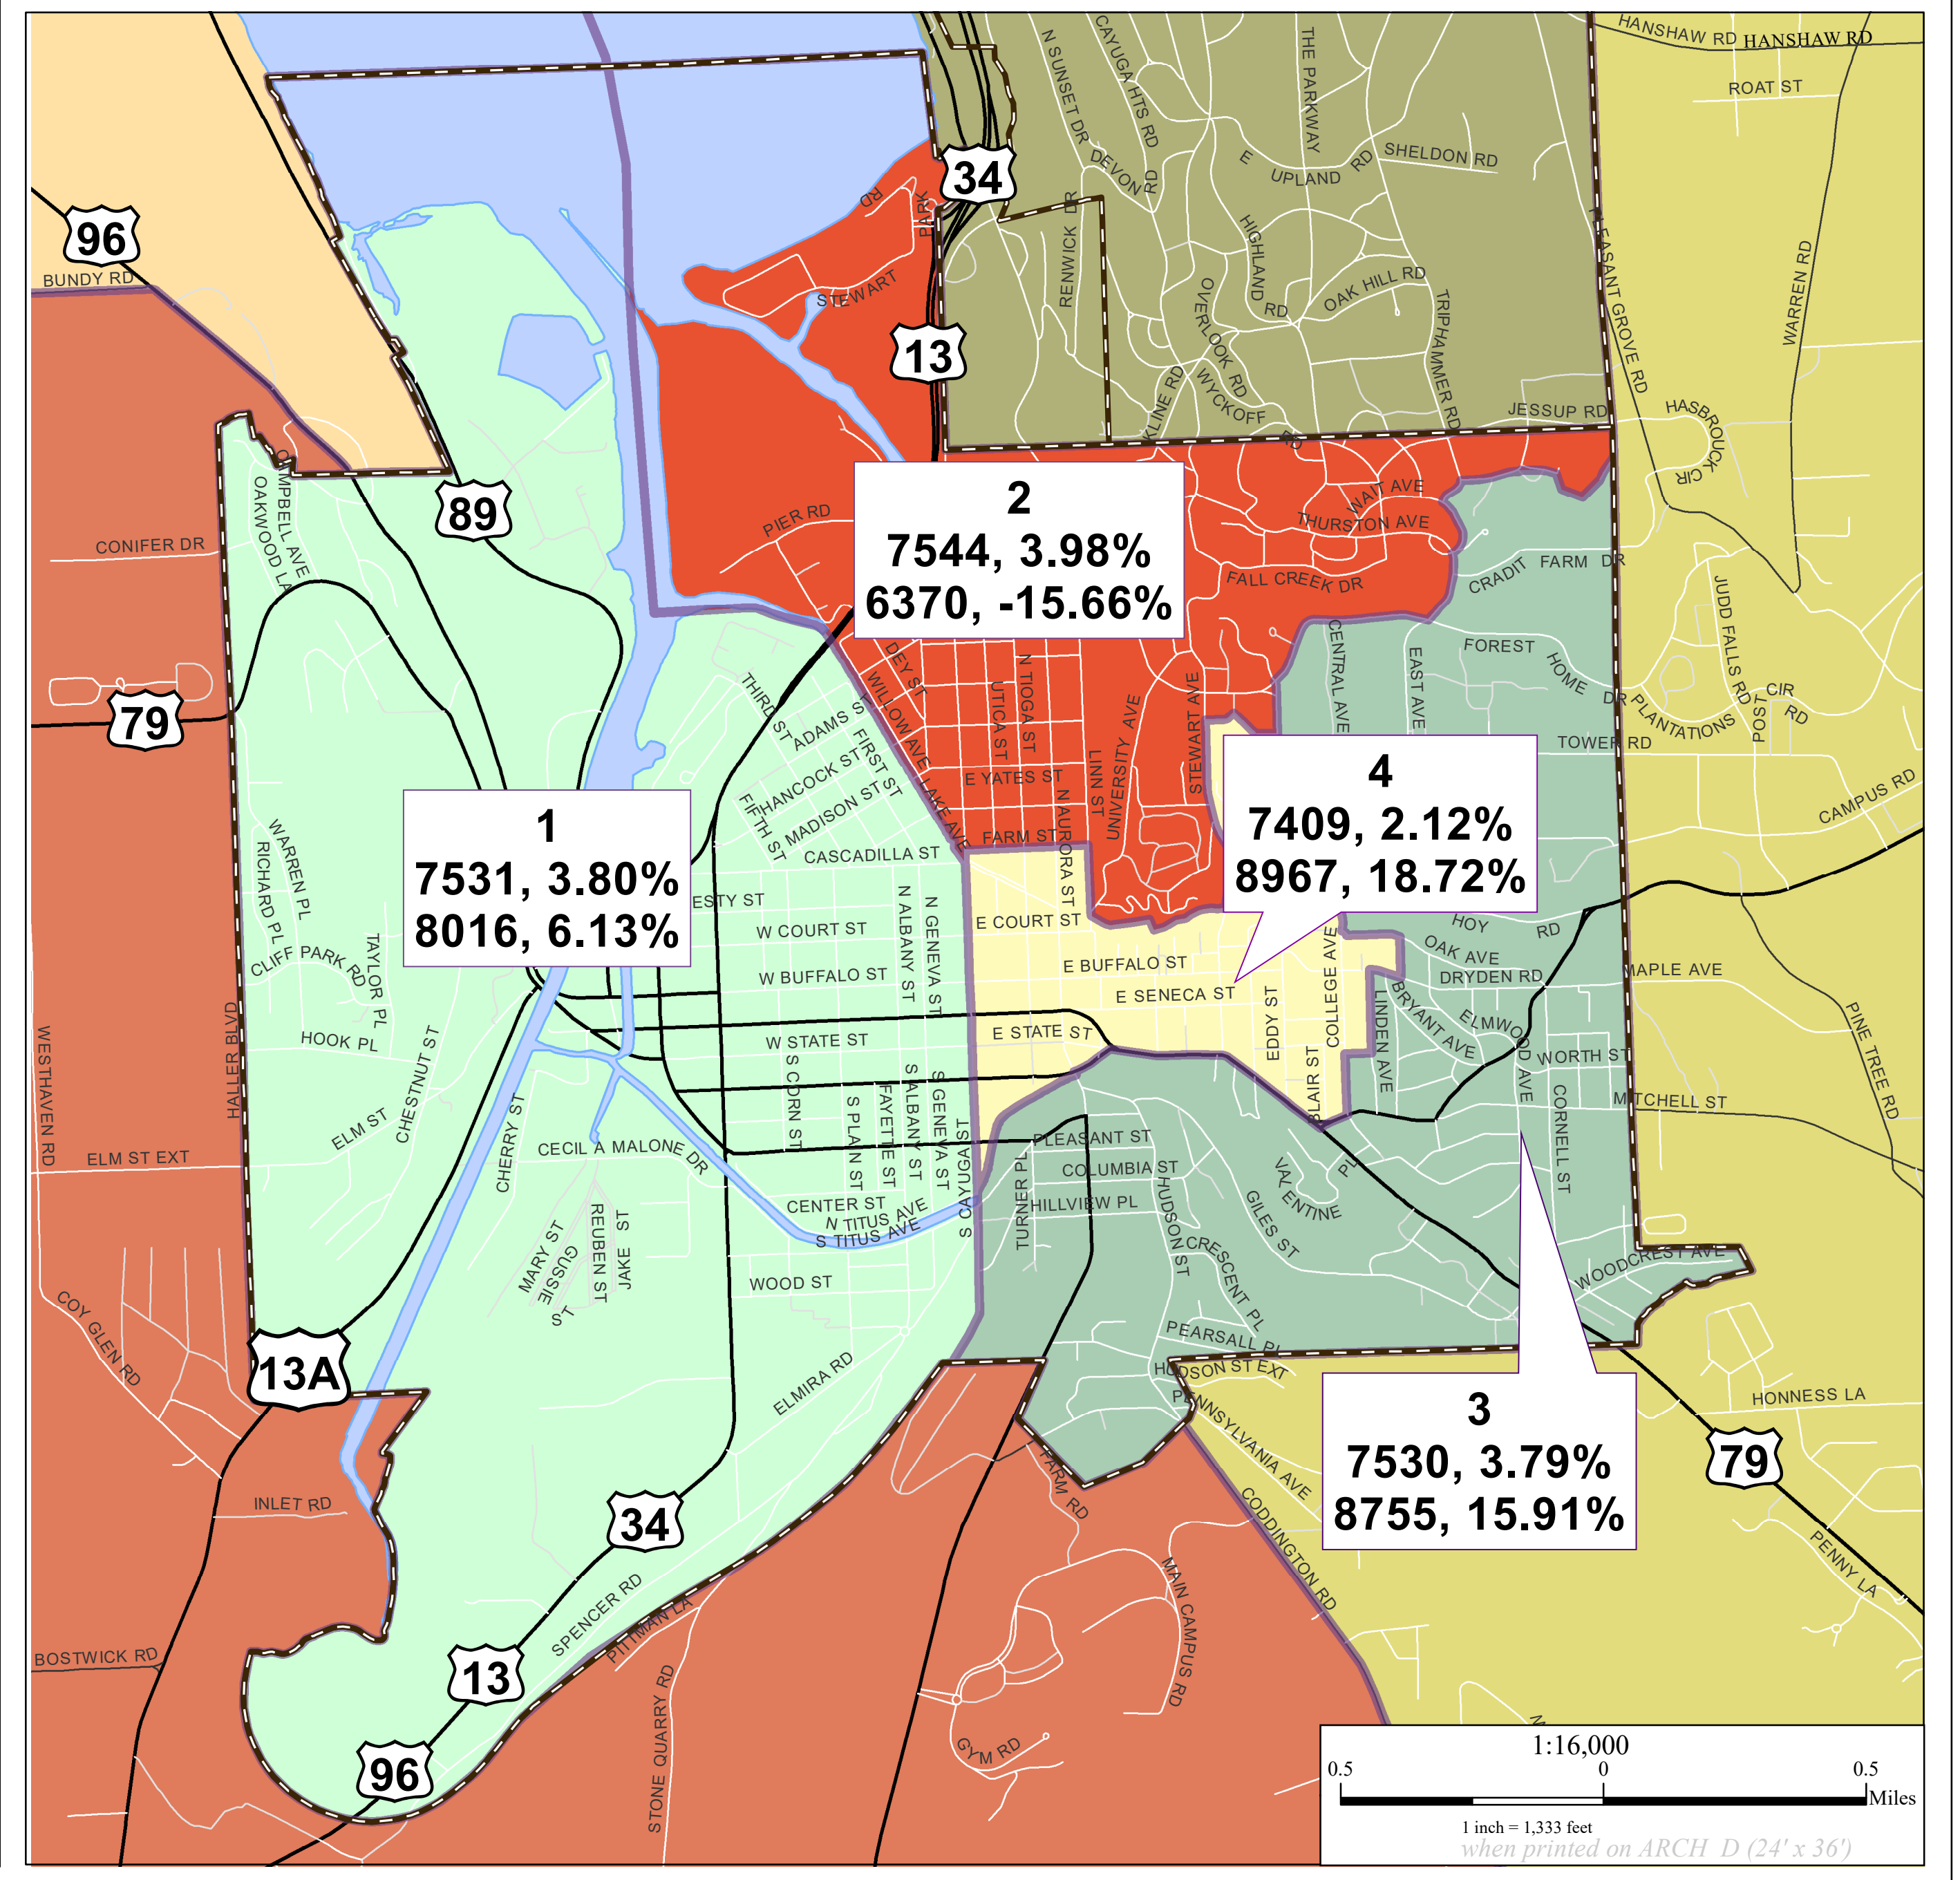

Legislative Districts Population Stats Per Census 2010 and 2020

Legend

Municipal Boundary
■ Legislative Election Districts

1	6	11
2	7	12
3	8	13
4	9	14
5	10	

Ideal Population - 14 Legislative Districts

7255 Per District, 2010
 7553 Per District, 2020

Leg. Dist. No. **3**
 Year 2010 **7530, 3.79%** Deviation from Ideal for 2010
 Year 2020 **8755, 15.91%** Deviation from Ideal for 2020

Calculations based on Tompkins County 2020 population total of 105,740
 2010 population total of 101,564 as reported by the U.S. Census Bureau

2011-21population.mxd
S. Borovska 08/26/2021