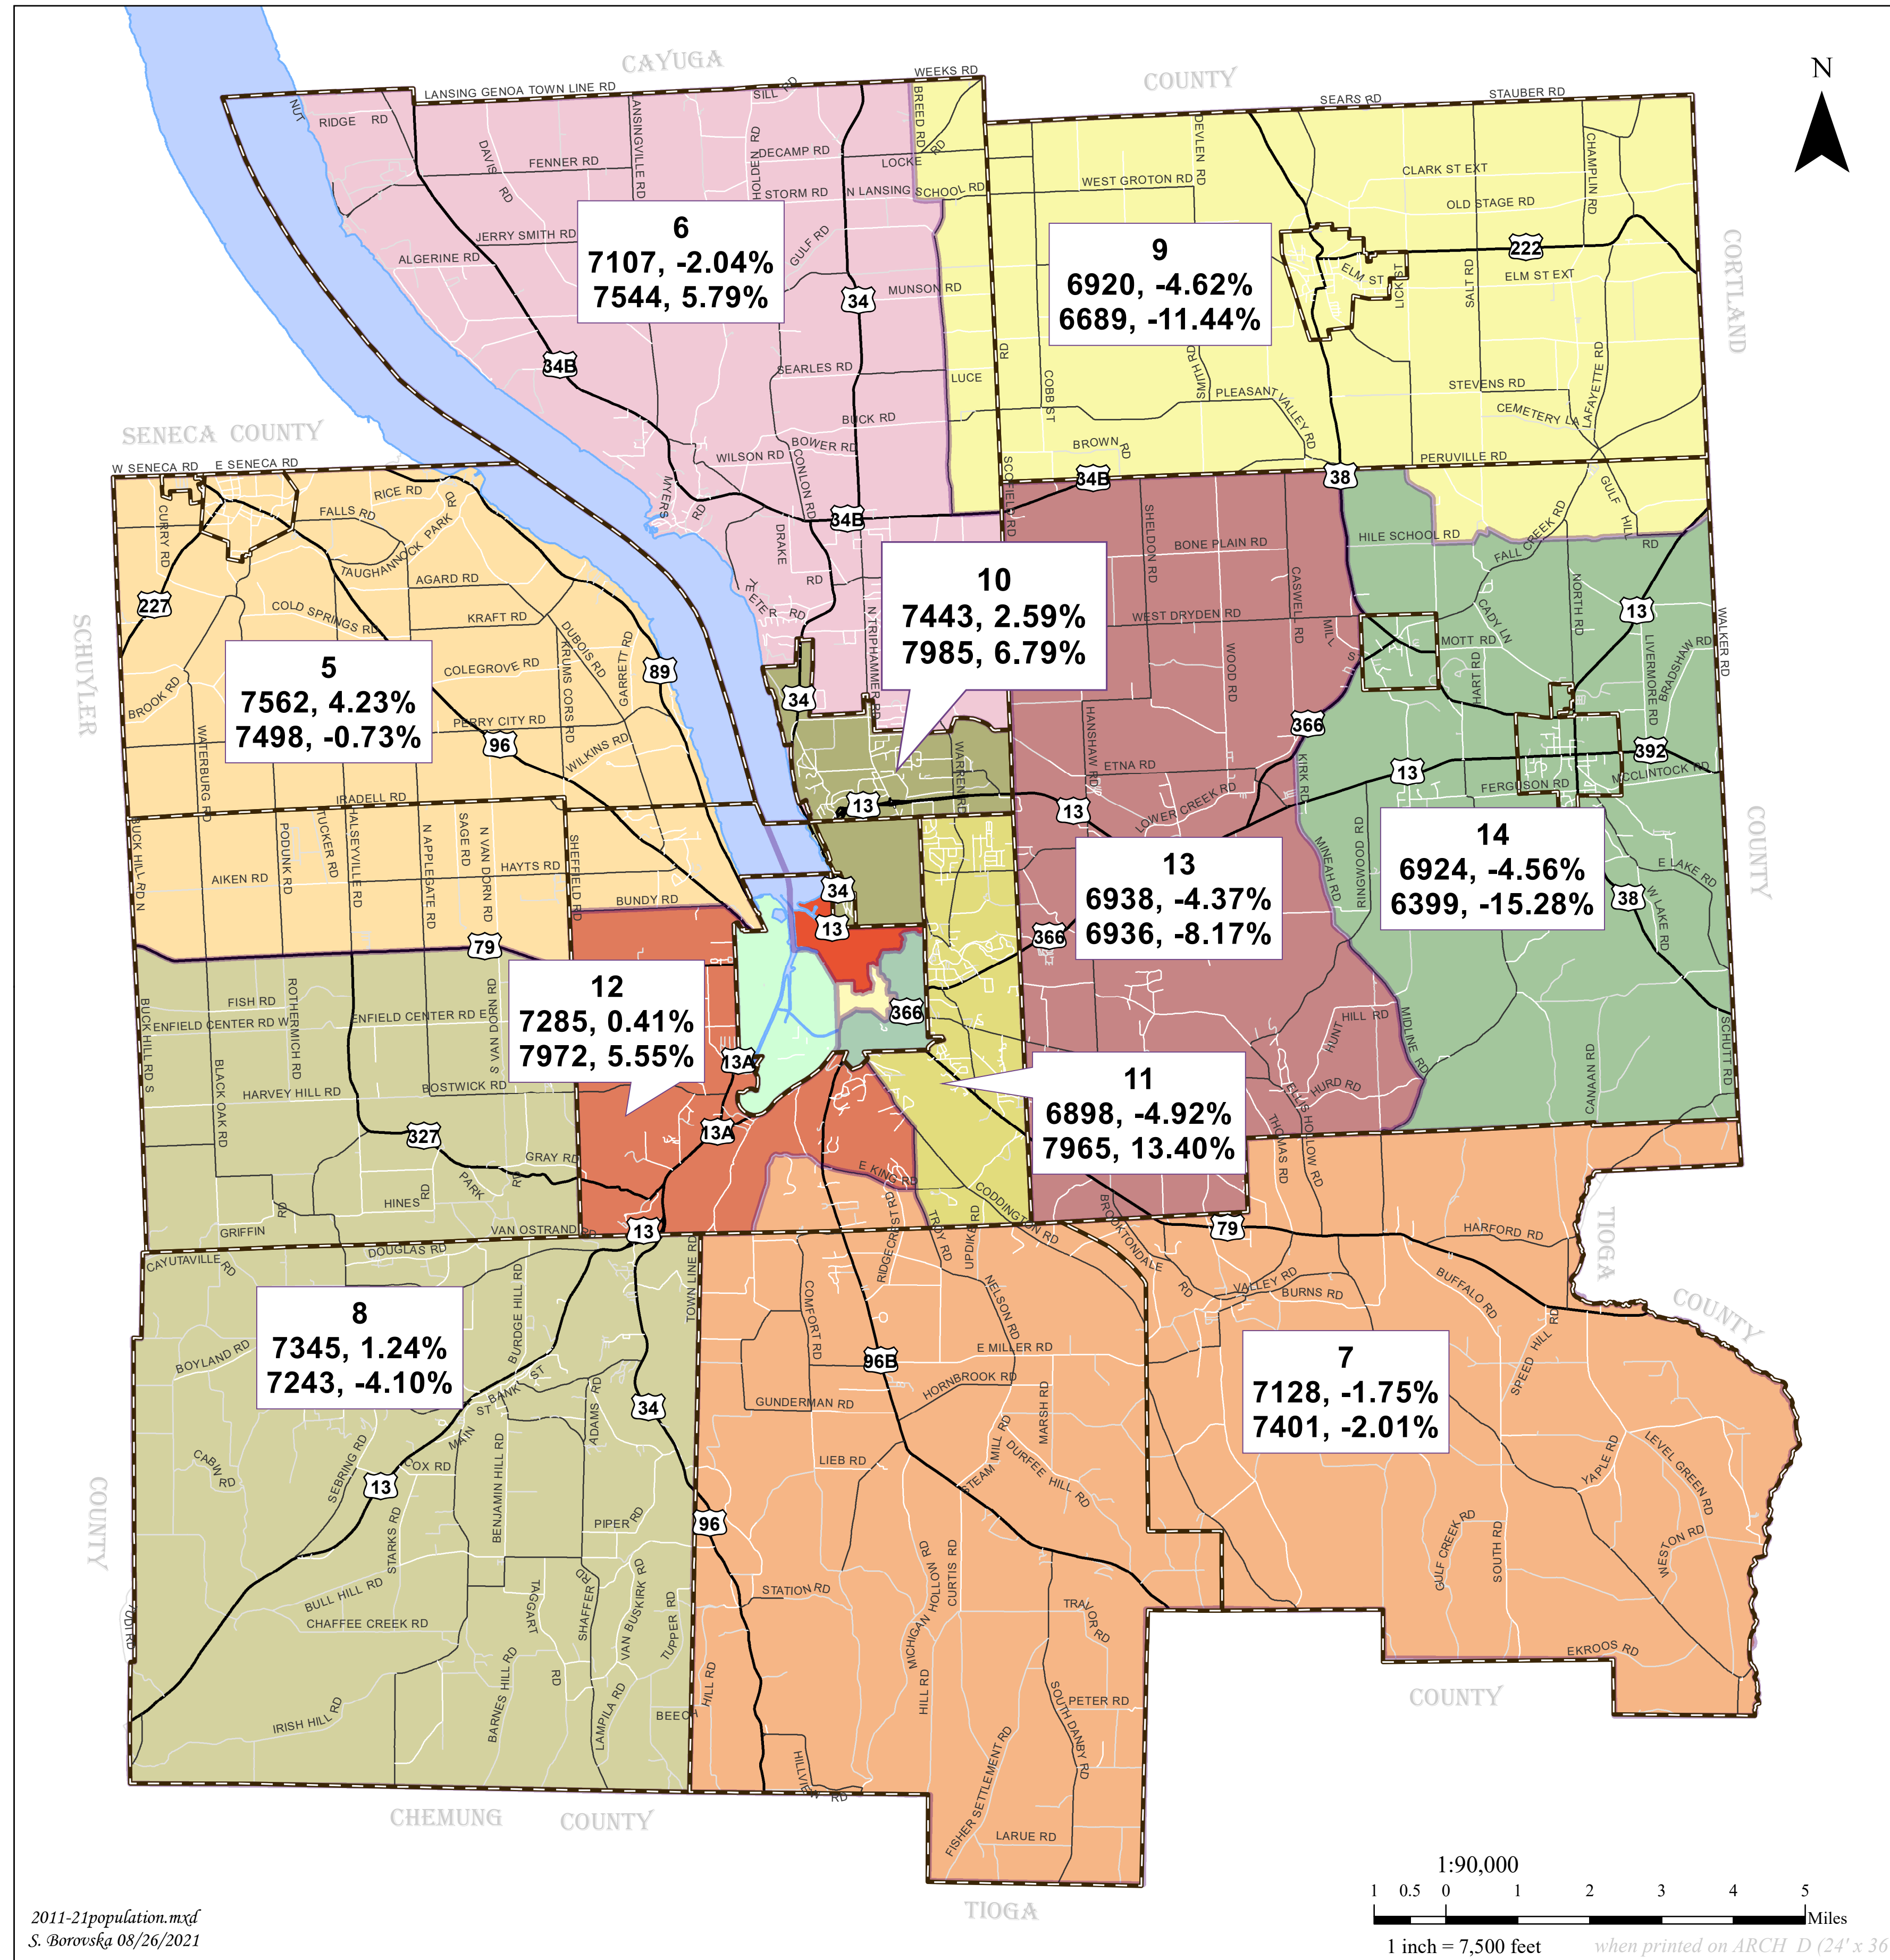

Legislative Districts Population Stats Per Census 2010 and 2020

Legend

Municipal Boundary
■ Legislative Election Districts

1	6	11
2	7	12
3	8	13
4	9	14
5	10	

Ideal Population - 14 Legislative Districts

7255 Per District, 2010
 7553 Per District, 2020

Leg. Dist. No. **3**
 Year 2010 **7530, 3.79%** Deviation from Ideal for 2010
 Year 2020 **8755, 15.91%** Deviation from Ideal for 2020

Calculations based on Tompkins County 2020 population total of 105,740
 2010 population total of 101,564 as reported by the U.S. Census Bureau

2011-21population.mxd
S. Borovska 08/26/2021