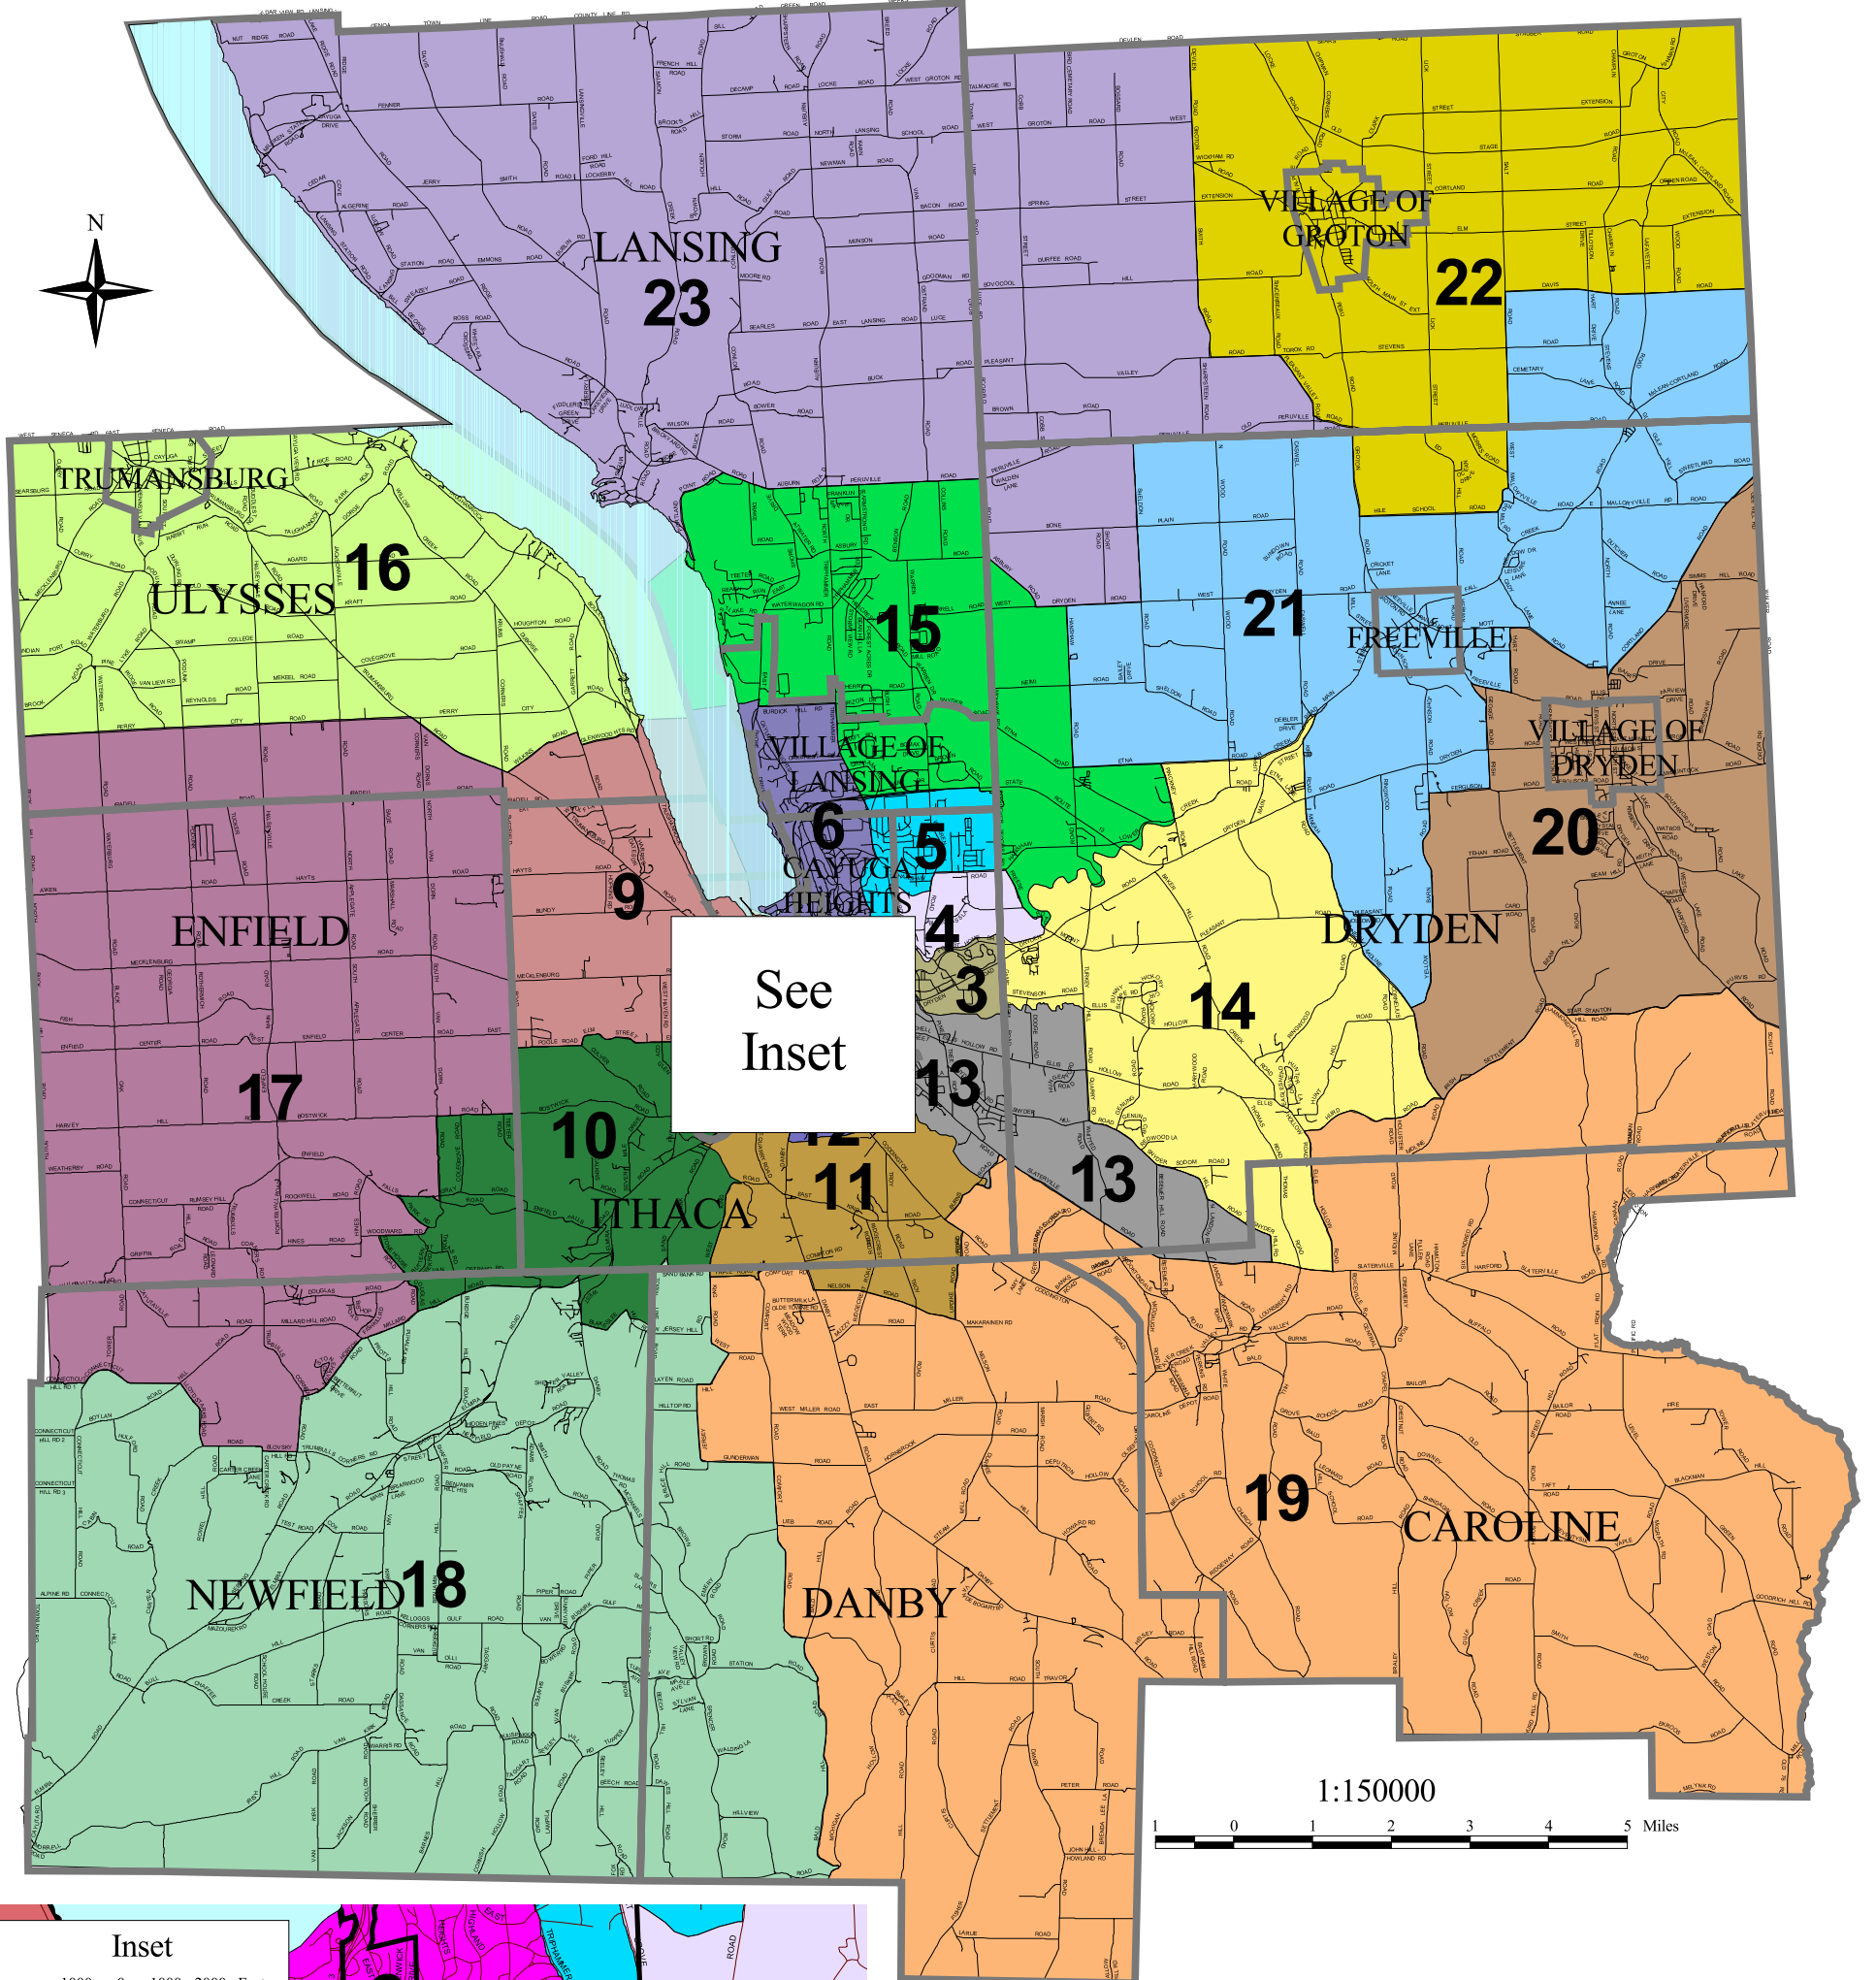

# Tompkins County Census Tracts 2000

Cayuga Lake  
 Municipal Boundaries  
 Roads

Census Tracts from the US Census Bureau  
 Prepared by the Tompkins County Planning Department, July 1999.

New York State Plane  
 Central Projection  
 1983 North American Datum