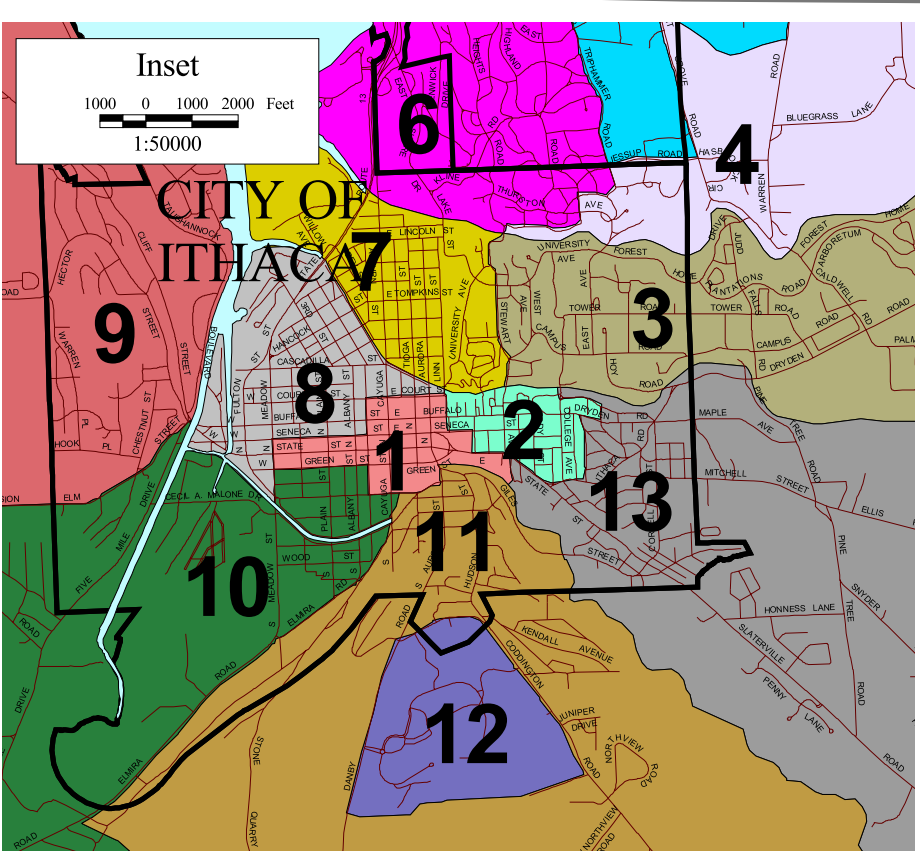

# Tompkins County Census Tracts 2000

Cayuga Lake  
 Municipal Boundaries  
 Roads

Census Tracts from the US Census Bureau  
 Prepared by the Tompkins County Planning Department, July 1999.

New York State Plane  
 Central Projection  
 1983 North American Datum