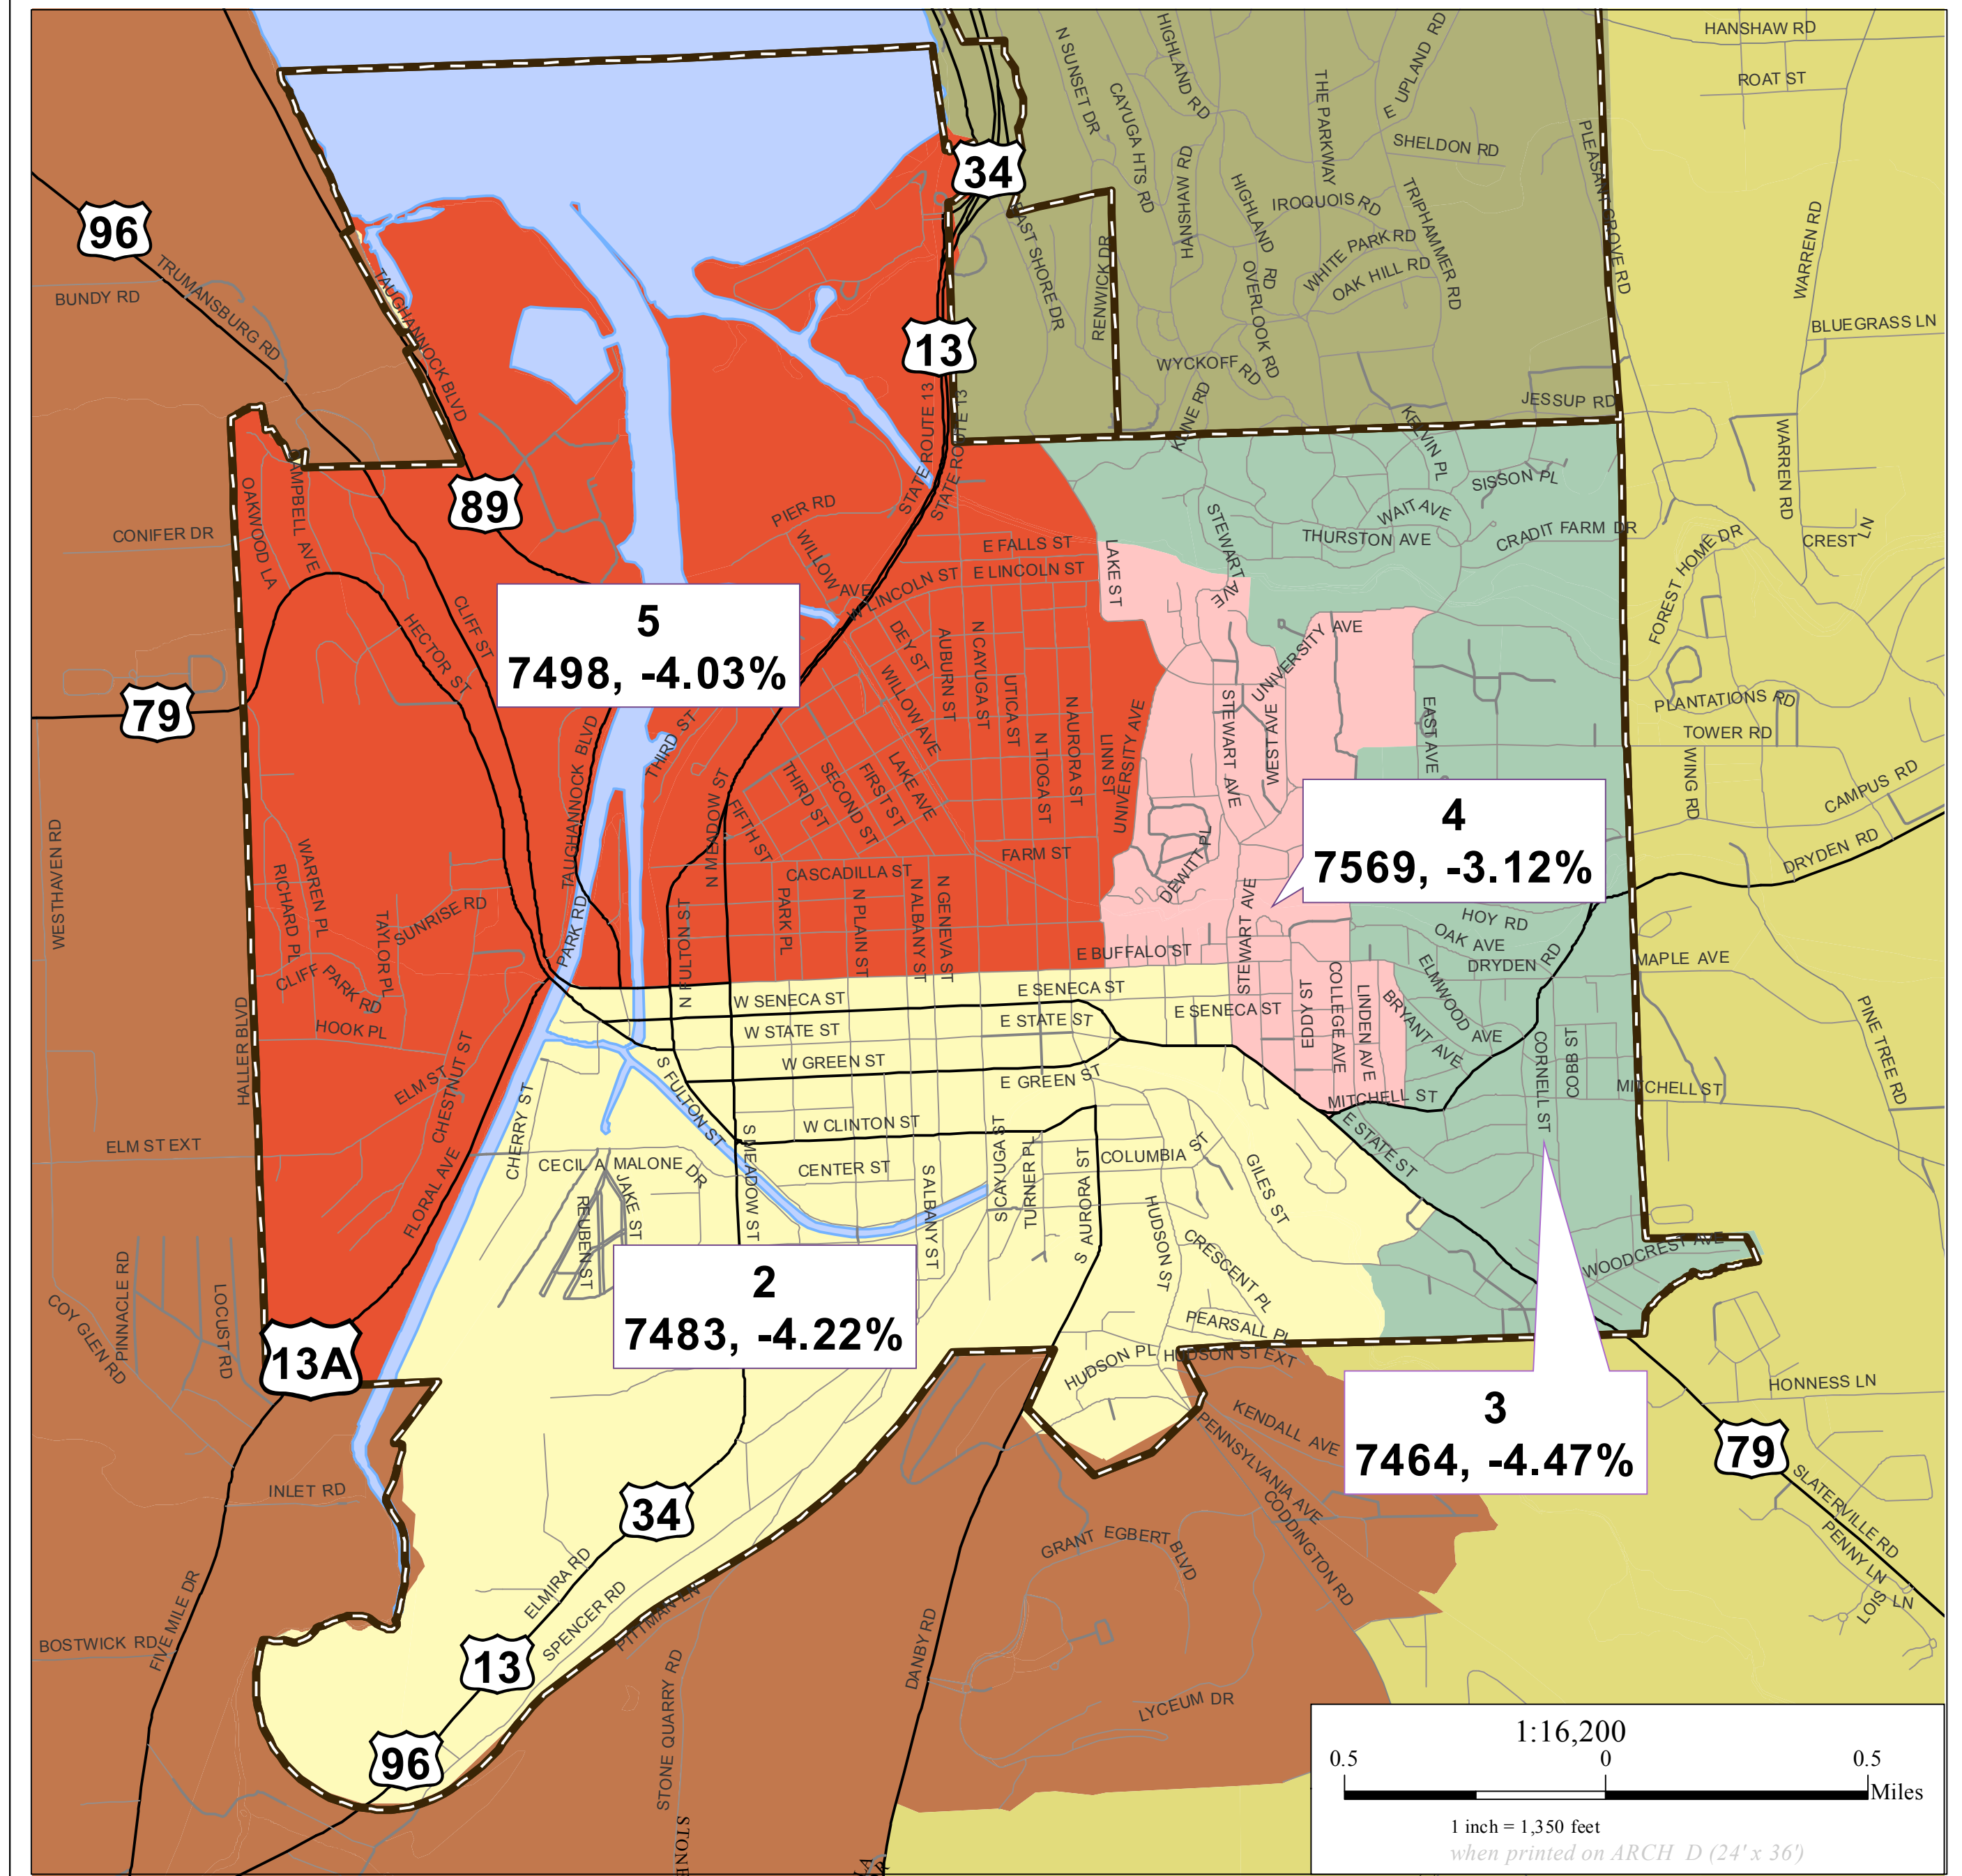

Tompkins County Redistricting

Scenario 13 D - v.1

Legend

Municipal Boundary
Legislative Election Districts

 002	 006	 011
 003	 007	 012
 004	 008	 014
 005	 009	 015
	 010	

Total Deviation 9.23 %
Ideal Population - 13 Legislative Districts
 7813 Per District, 2010

Leg. Dist. No. **3**
 Census 2010 **6218, -3.35%** Deviation from Ideal for 2010

Calculations based on Tompkins County 2010 population total of 101,564 as reported by the U.S. Census Bureau.

Tompkins County GIS Division / ITS
www.tompkins-co.org/gis