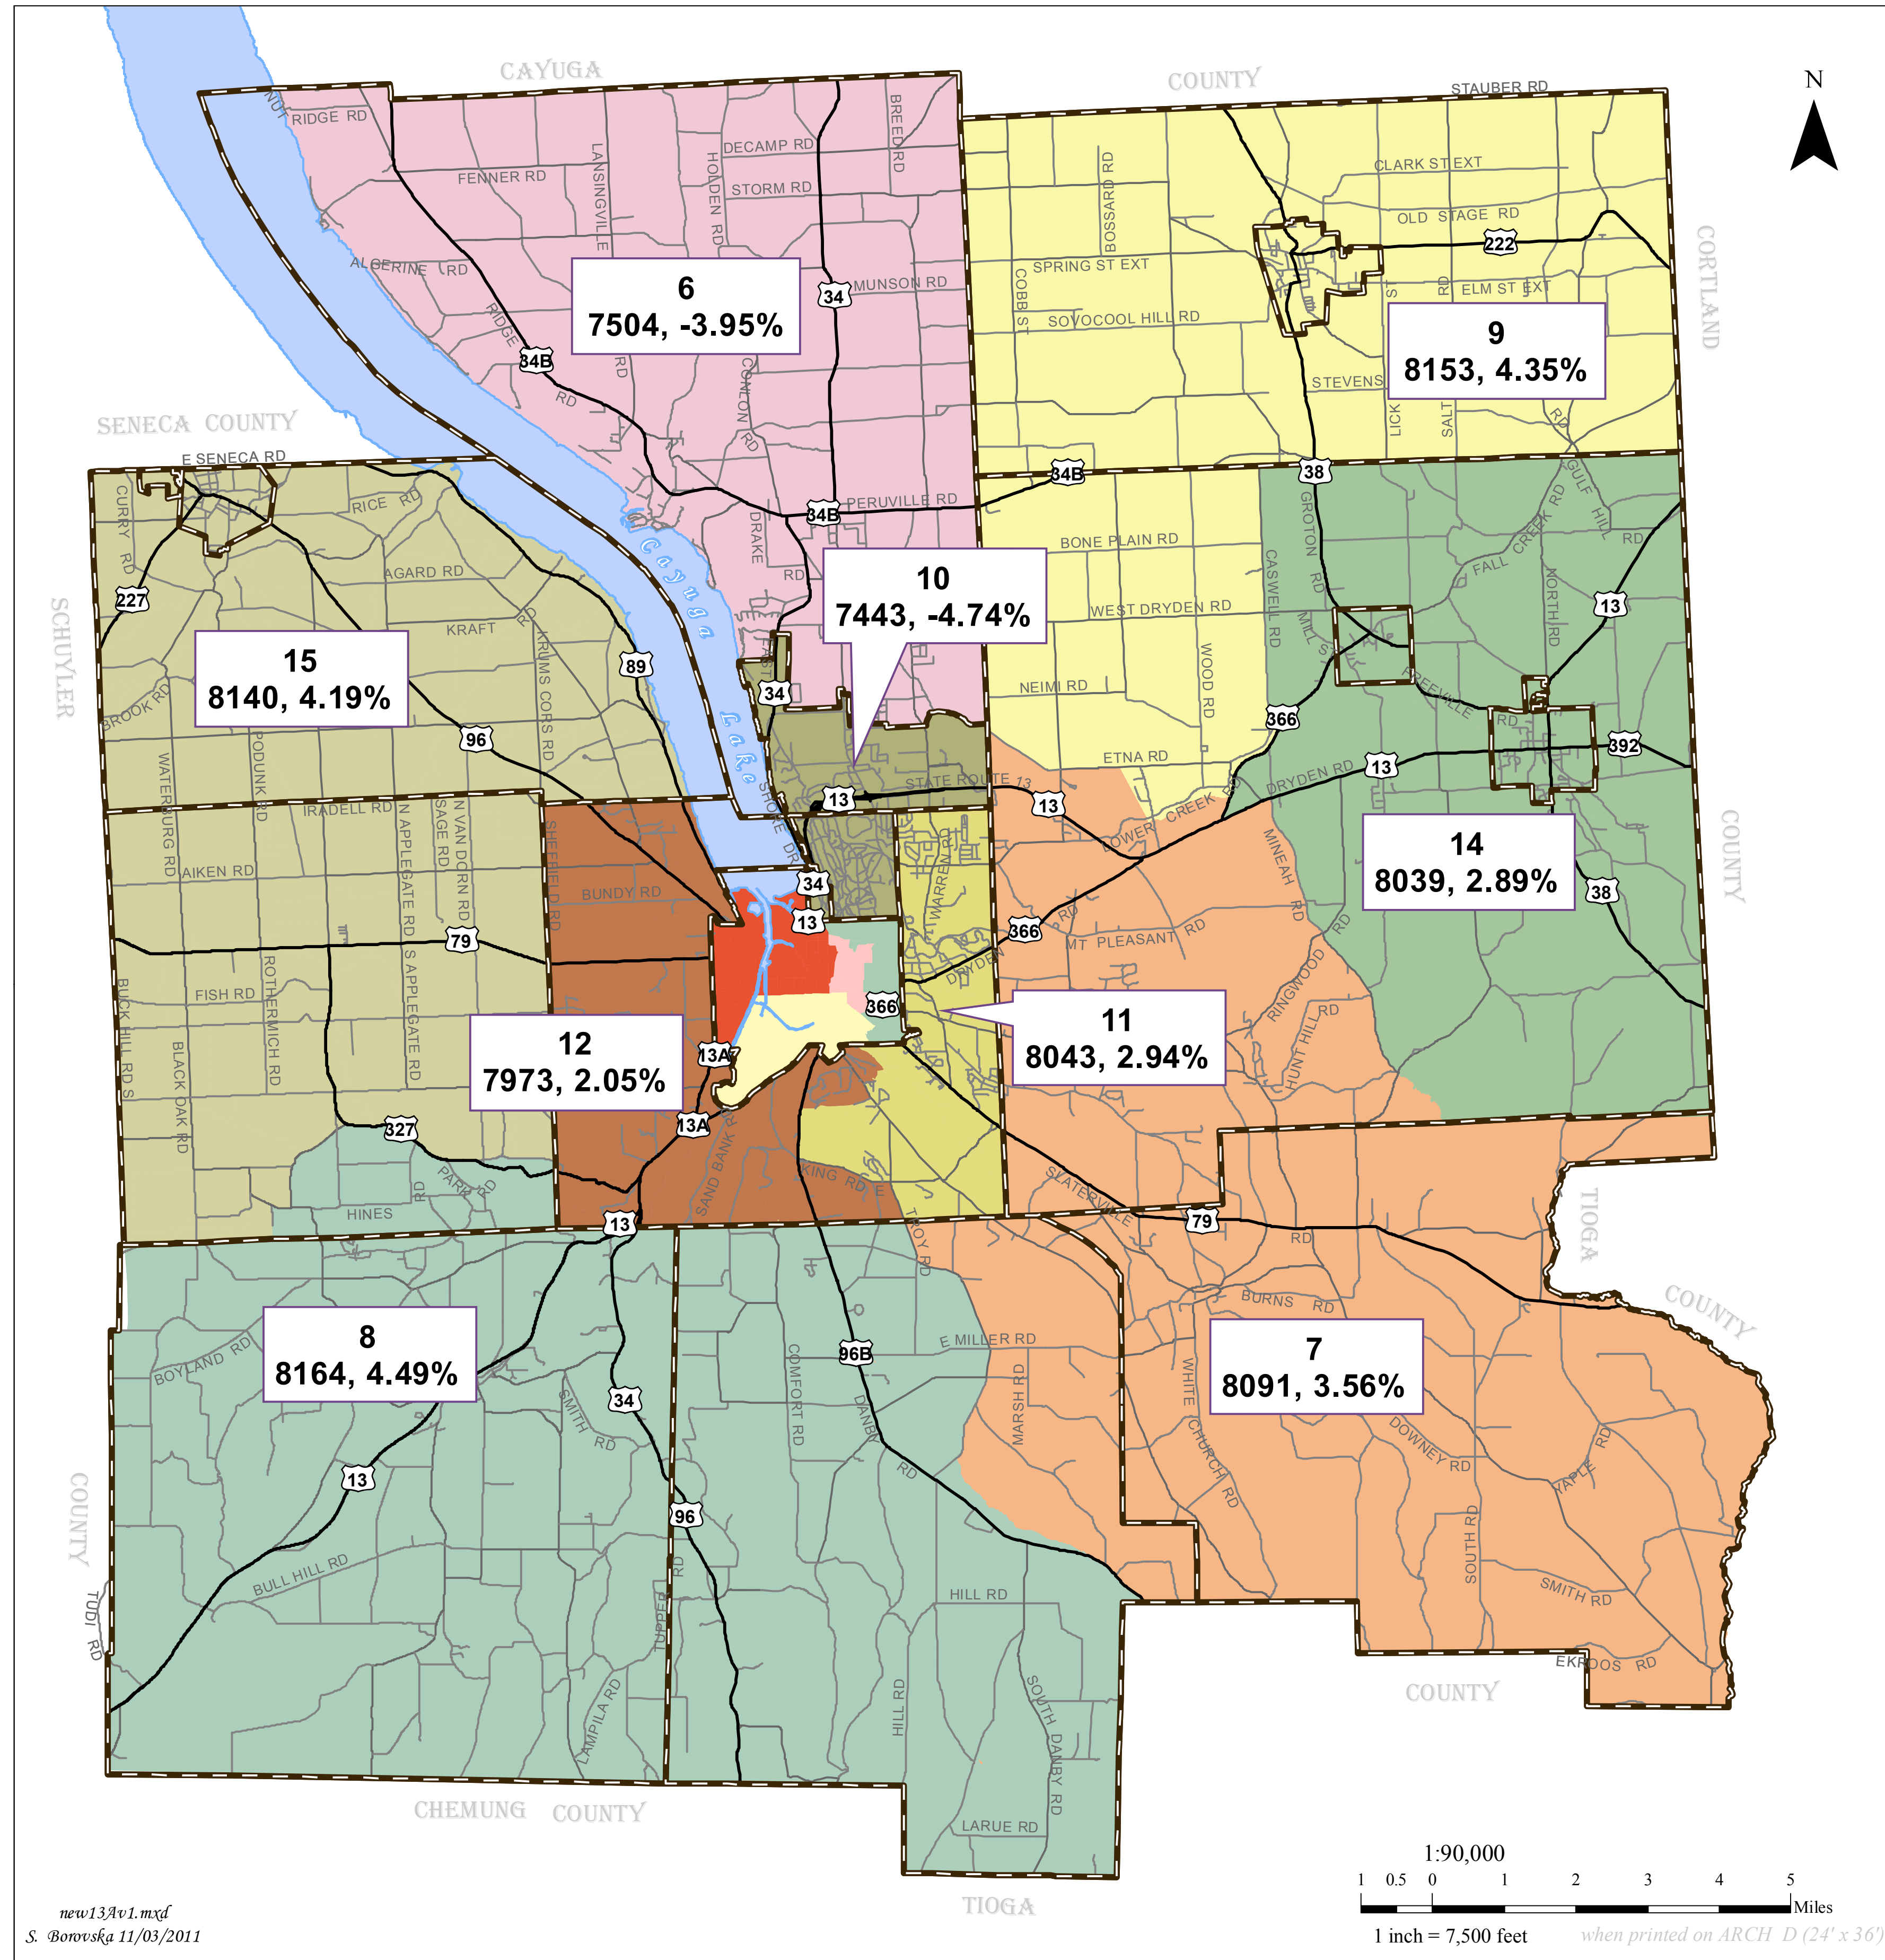

Tompkins County Redistricting

Scenario 13 D - v.1

Legend

Municipal Boundary
Legislative Election Districts

 002	 006	 011
 003	 007	 012
 004	 008	 014
 005	 009	 015
	 010	

Total Deviation 9.23 %
Ideal Population - 13 Legislative Districts
 7813 Per District, 2010

Leg. Dist. No. **3**
 Census 2010 **6218, -3.35%** Deviation from Ideal for 2010

Calculations based on Tompkins County 2010 population total of 101,564 as reported by the U.S. Census Bureau.

Tompkins County GIS Division / ITS
www.tompkins-co.org/gis