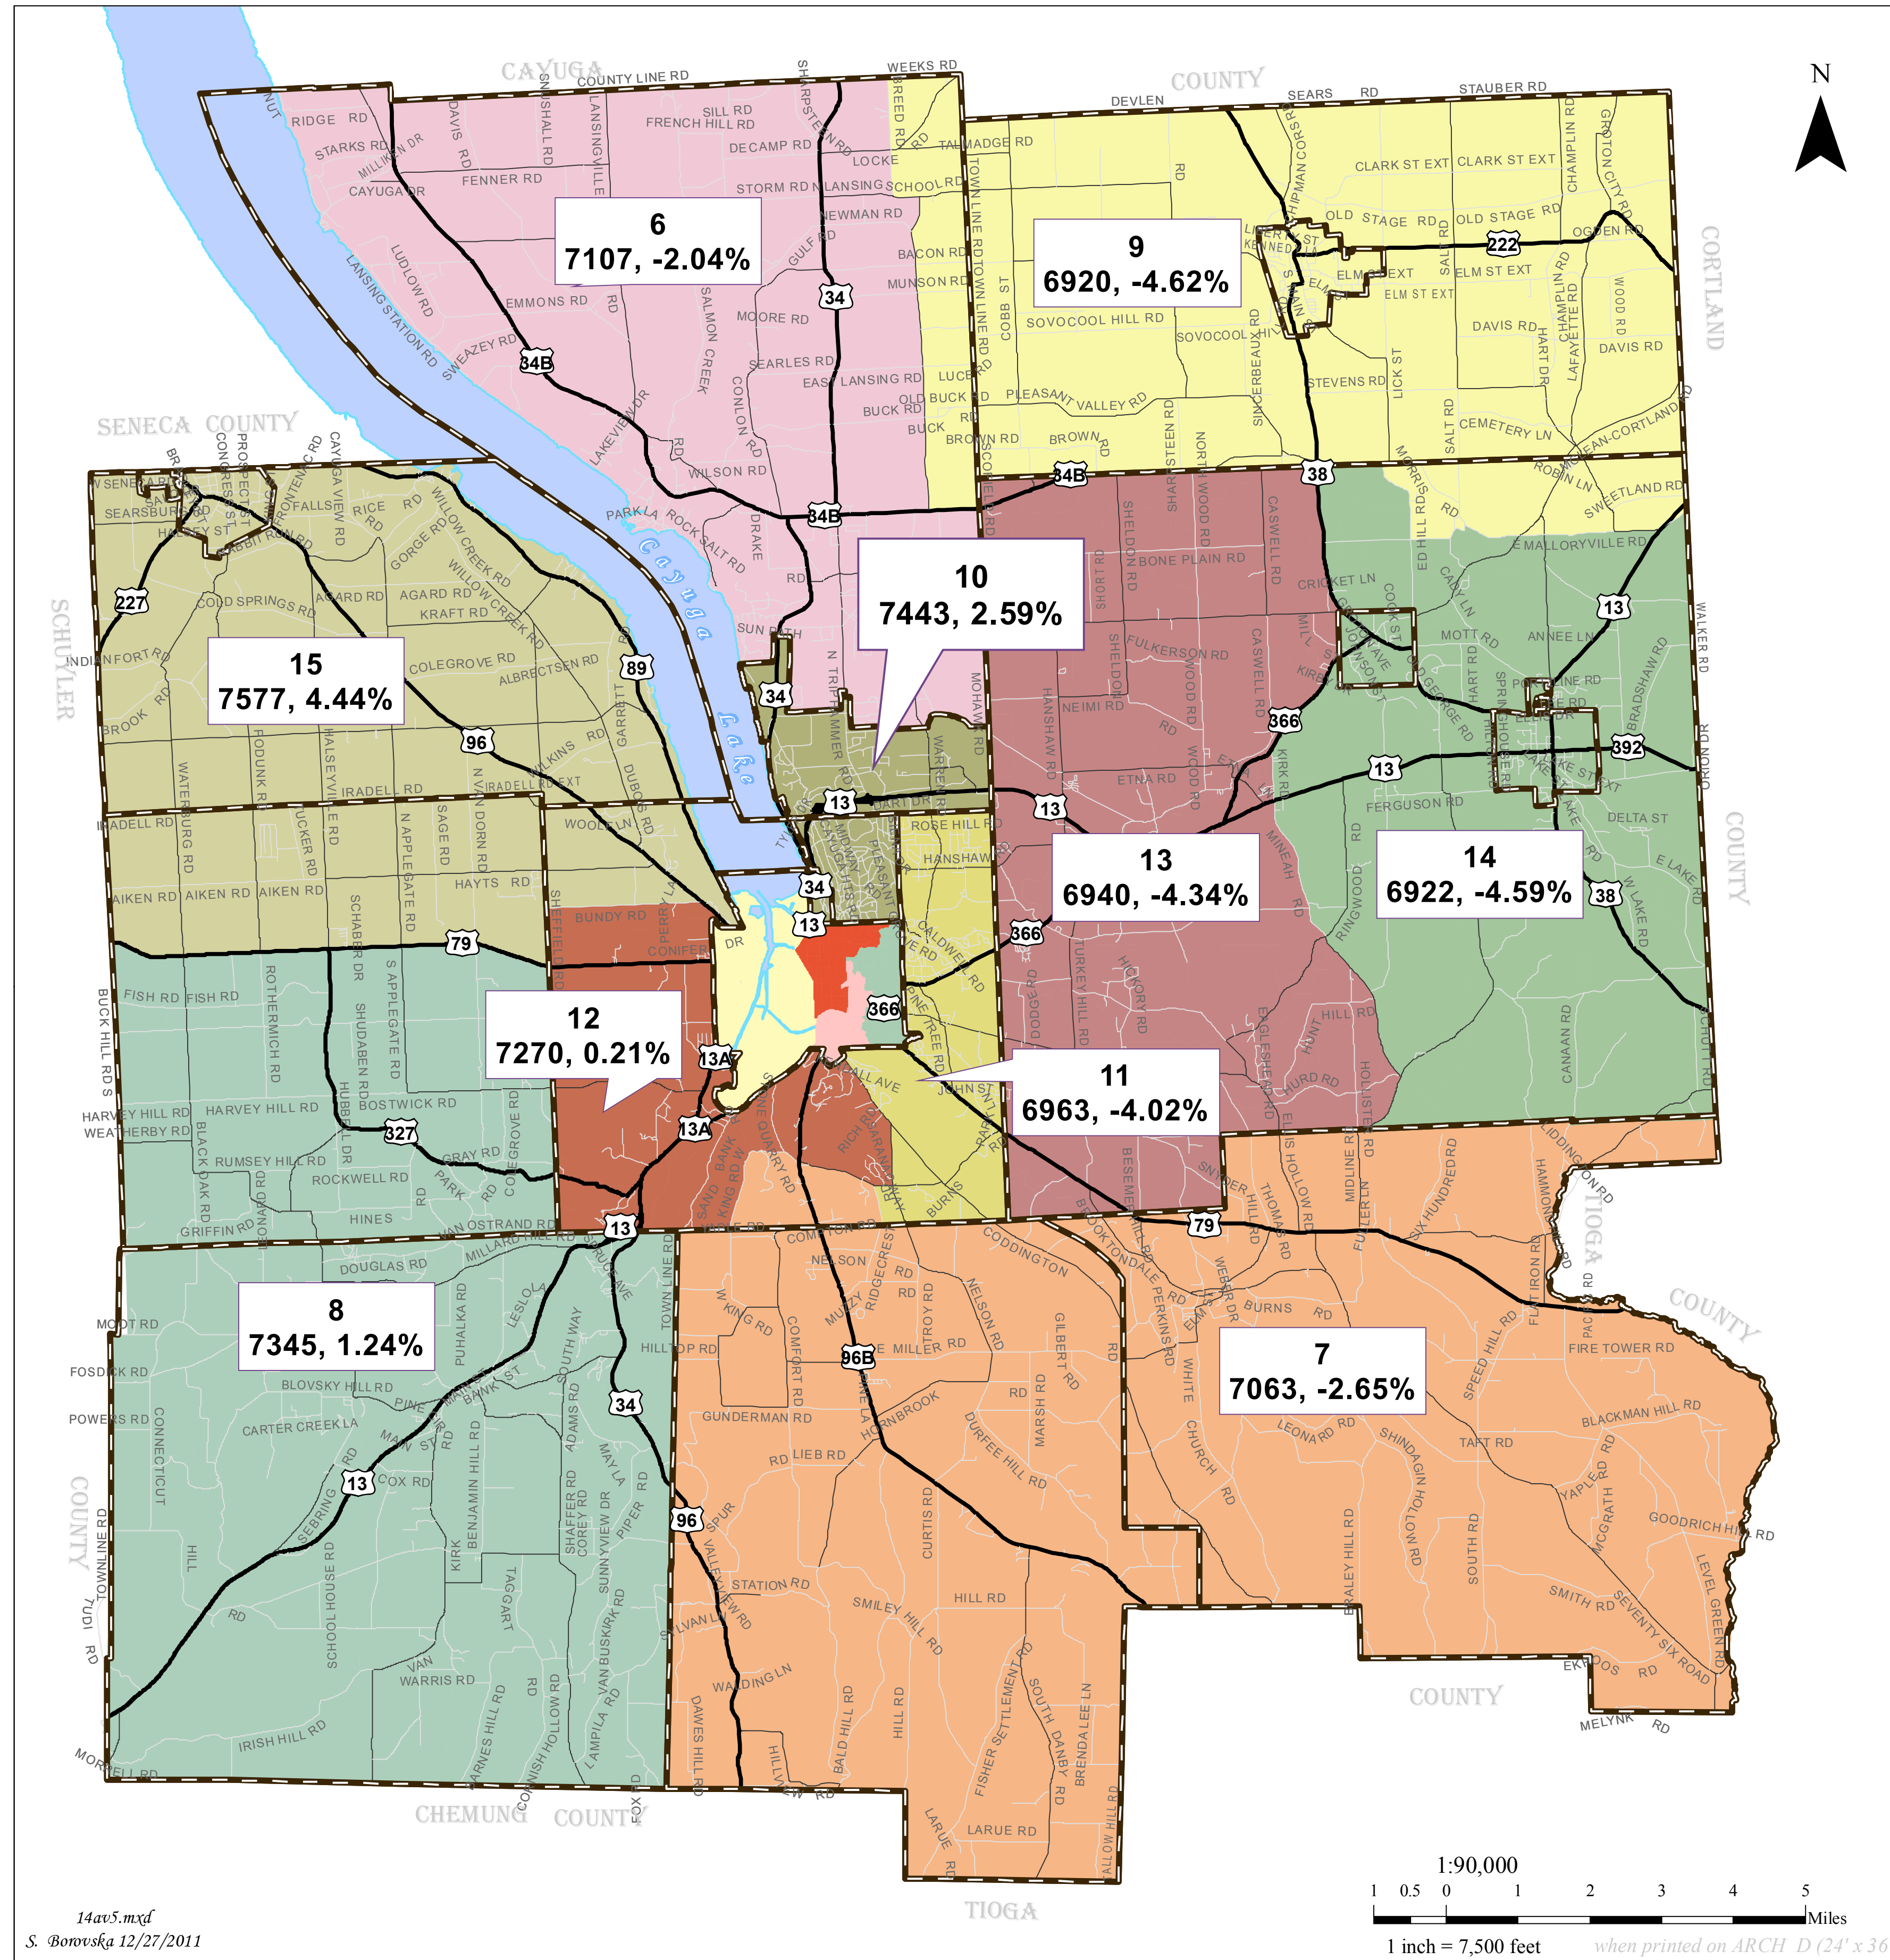

Tompkins County Redistricting

Scenario 14 A - v.5

Legend

Municipal Boundary

Legislative Election Districts

002	006	011
003	007	012
004	008	013
005	009	014
	010	015

Total Deviation 11.17 %
Ideal Population - 14 Legislative Districts
7255 Per District, 2010

Year 2010 **6218, -3.35%** Deviation from Ideal for 2010

Calculations based on Tompkins County 2010 population total of 101,564 as reported by the U.S. Census Bureau.

Tompkins County GIS Division / ITS
www.tompkins-co.org/gis