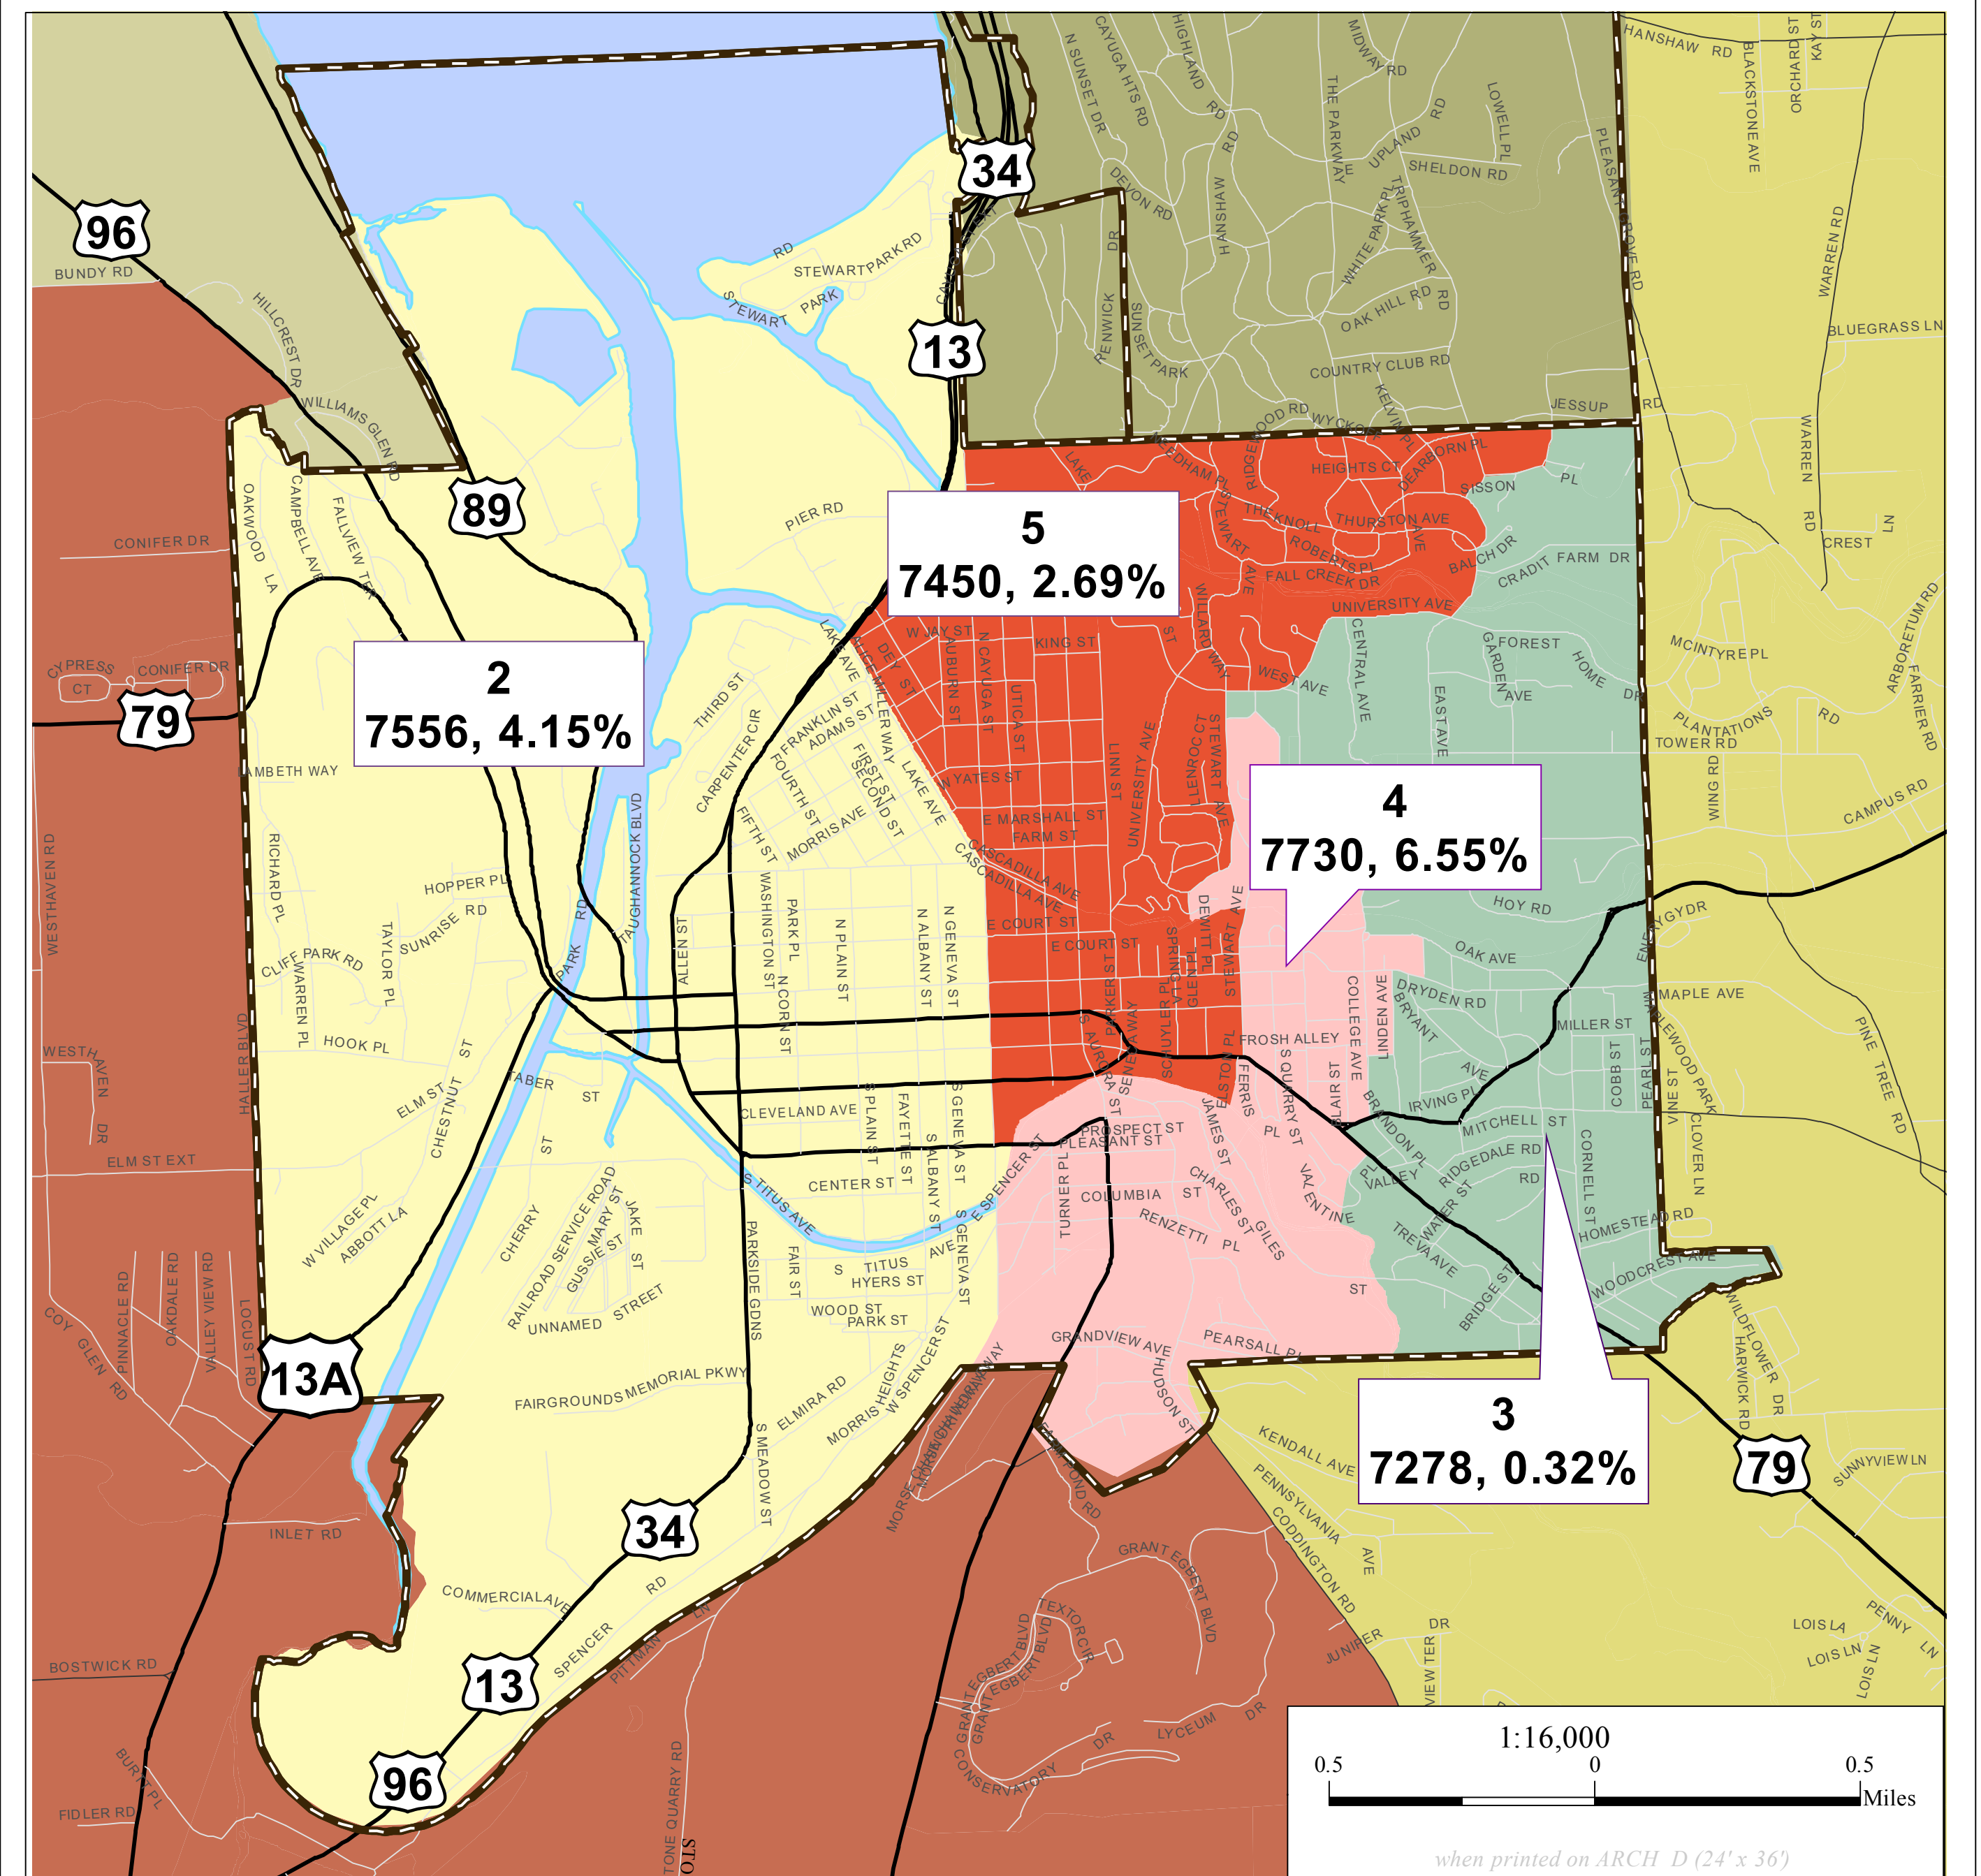

Tompkins County Redistricting

Scenario 14 A - v.5

Legend

Municipal Boundary

Legislative Election Districts

002	006	011
003	007	012
004	008	013
005	009	014
	010	015

Total Deviation 11.17 %
Ideal Population - 14 Legislative Districts
7255 Per District, 2010

Year 2010 **6218, -3.35%** Deviation from Ideal for 2010

Calculations based on Tompkins County 2010 population total of 101,564 as reported by the U.S. Census Bureau.

Tompkins County GIS Division / ITS
www.tompkins-co.org/gis