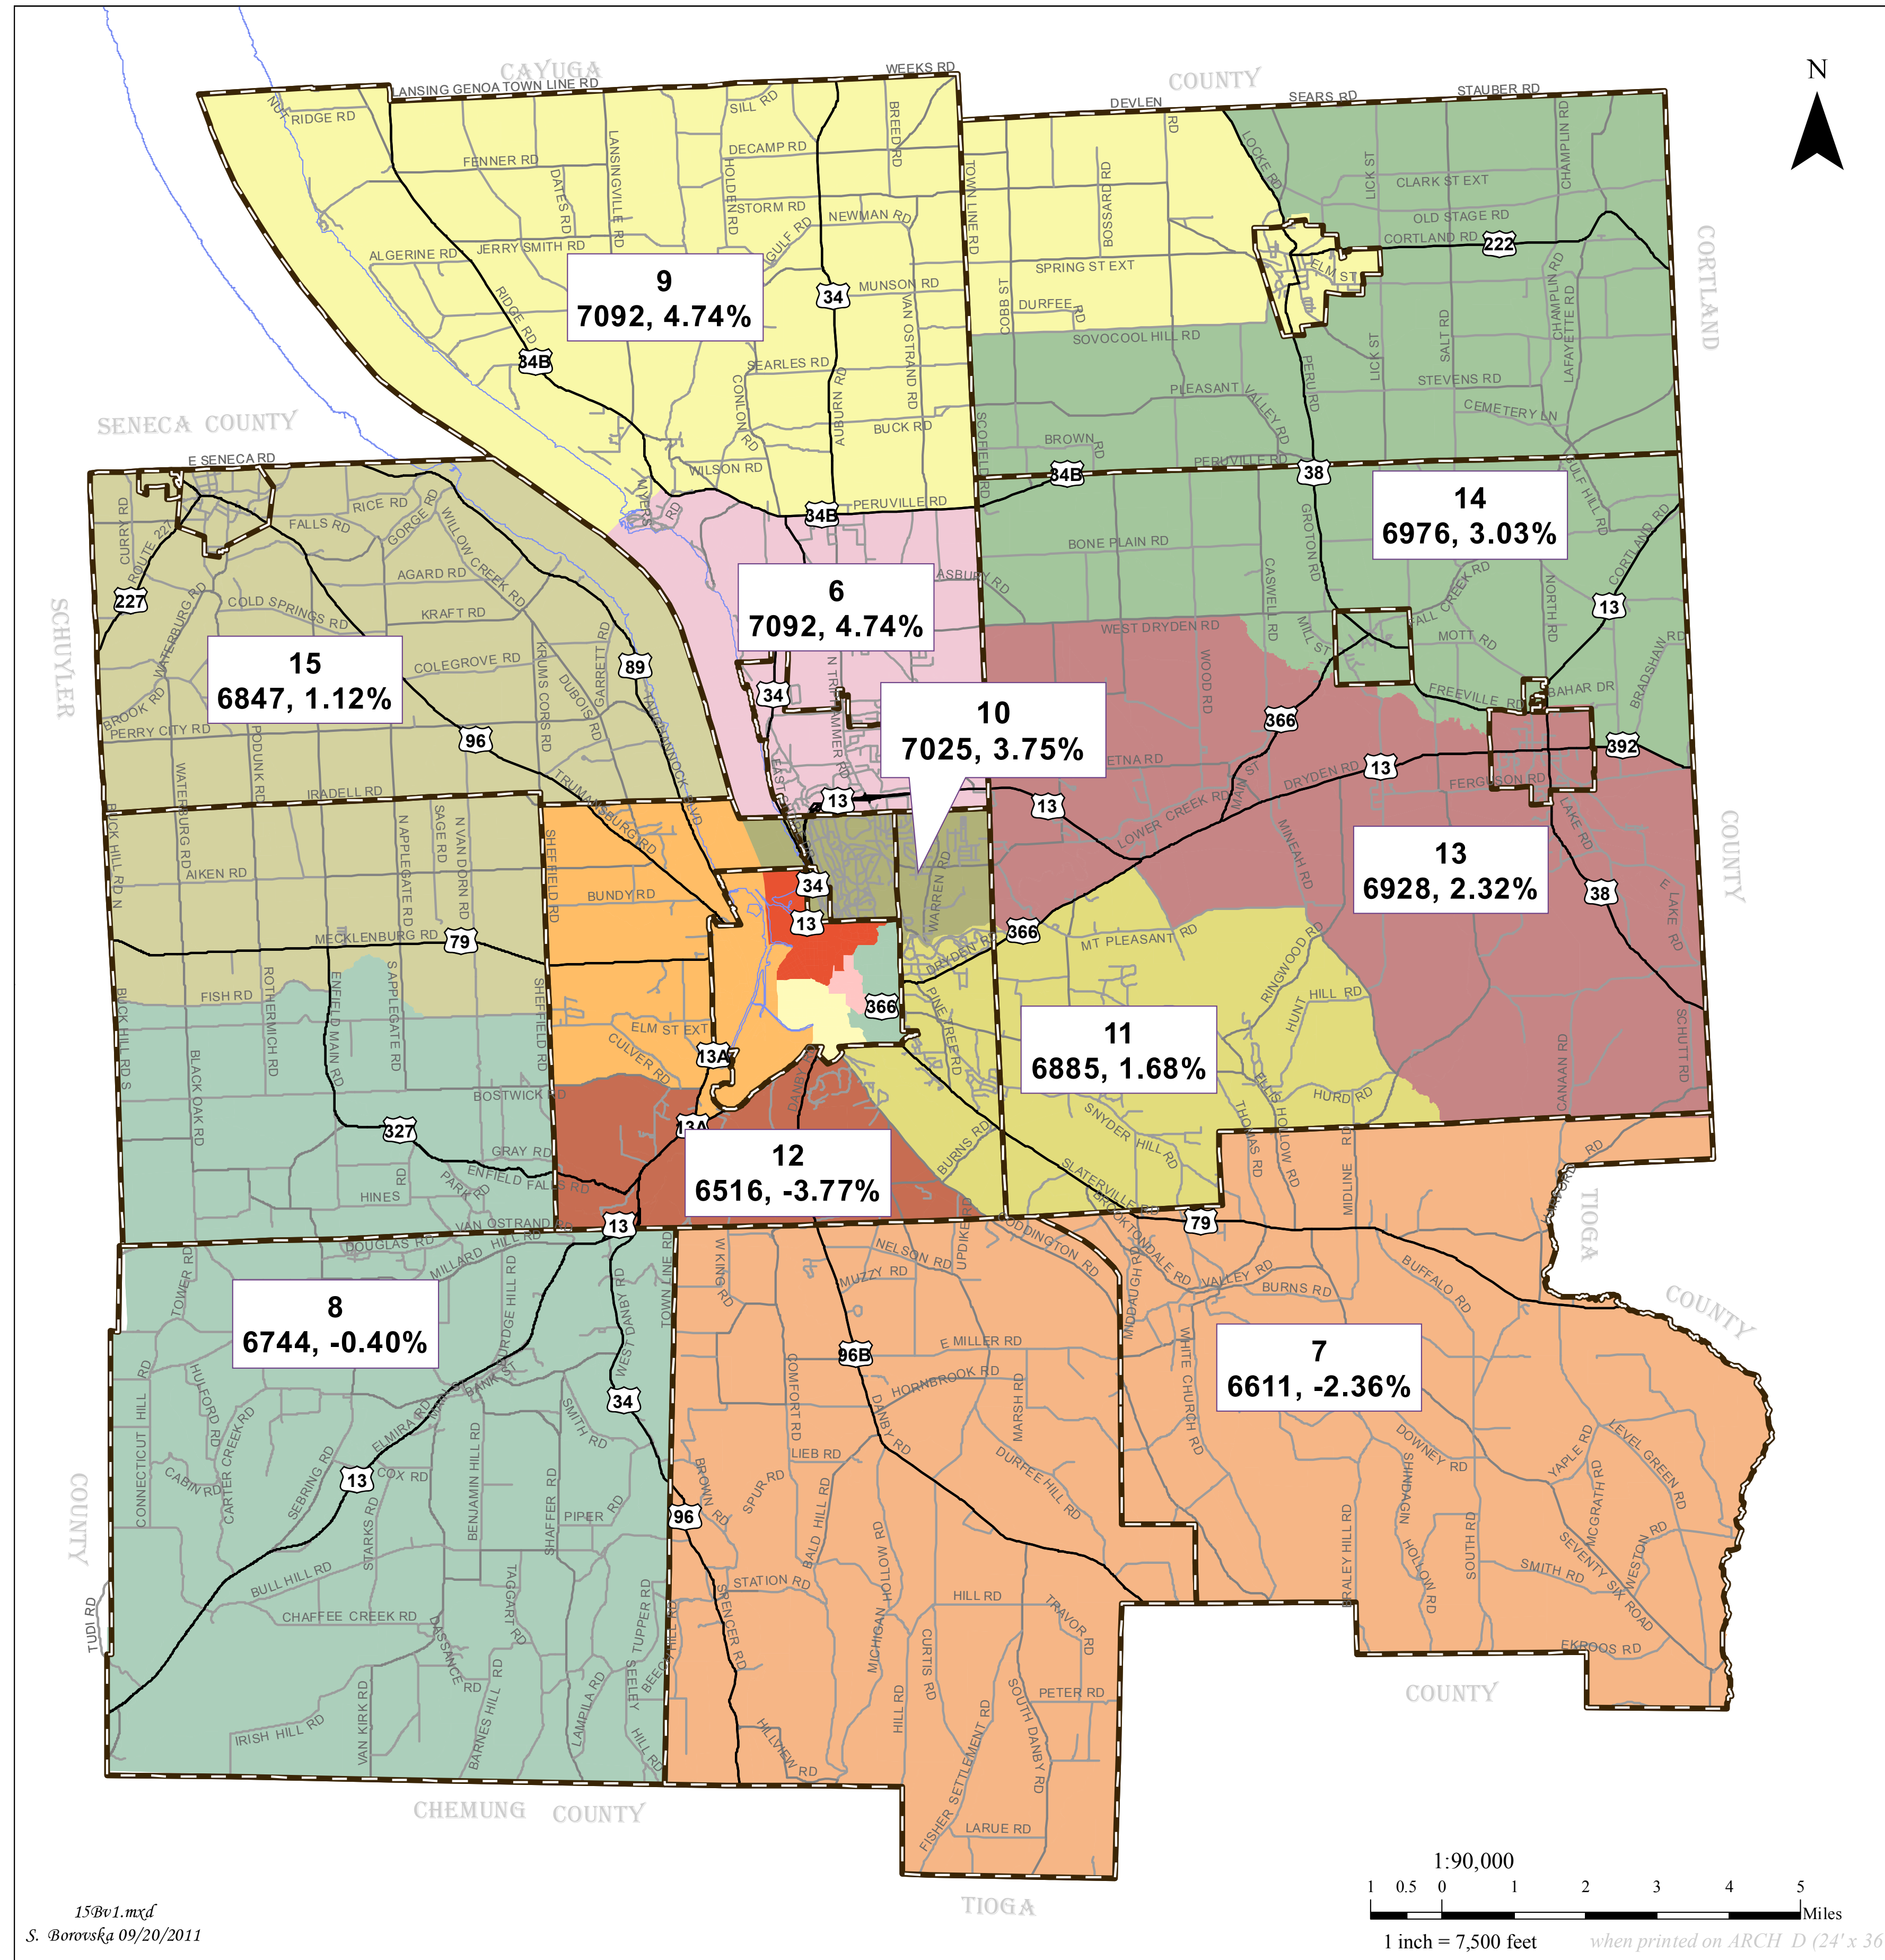

Tompkins County Redistricting

Scenario 15 B - v.1

Legend

Municipal Boundary
 001 006 011
 002 007 012
 003 008 013
 004 009 014
 005 010 015

Ideal Population - 15 Legislative Districts
6771 Per District, 2010

Leg. Dist. No. **3**
 Census 2010 **6218, -3.35%** Deviation from Ideal for 2010

Calculations based on Tompkins County 2010 population total of 101,564 as reported by the U.S. Census Bureau.

Tompkins County GIS Division / ITS
www.tompkins-co.org/gis