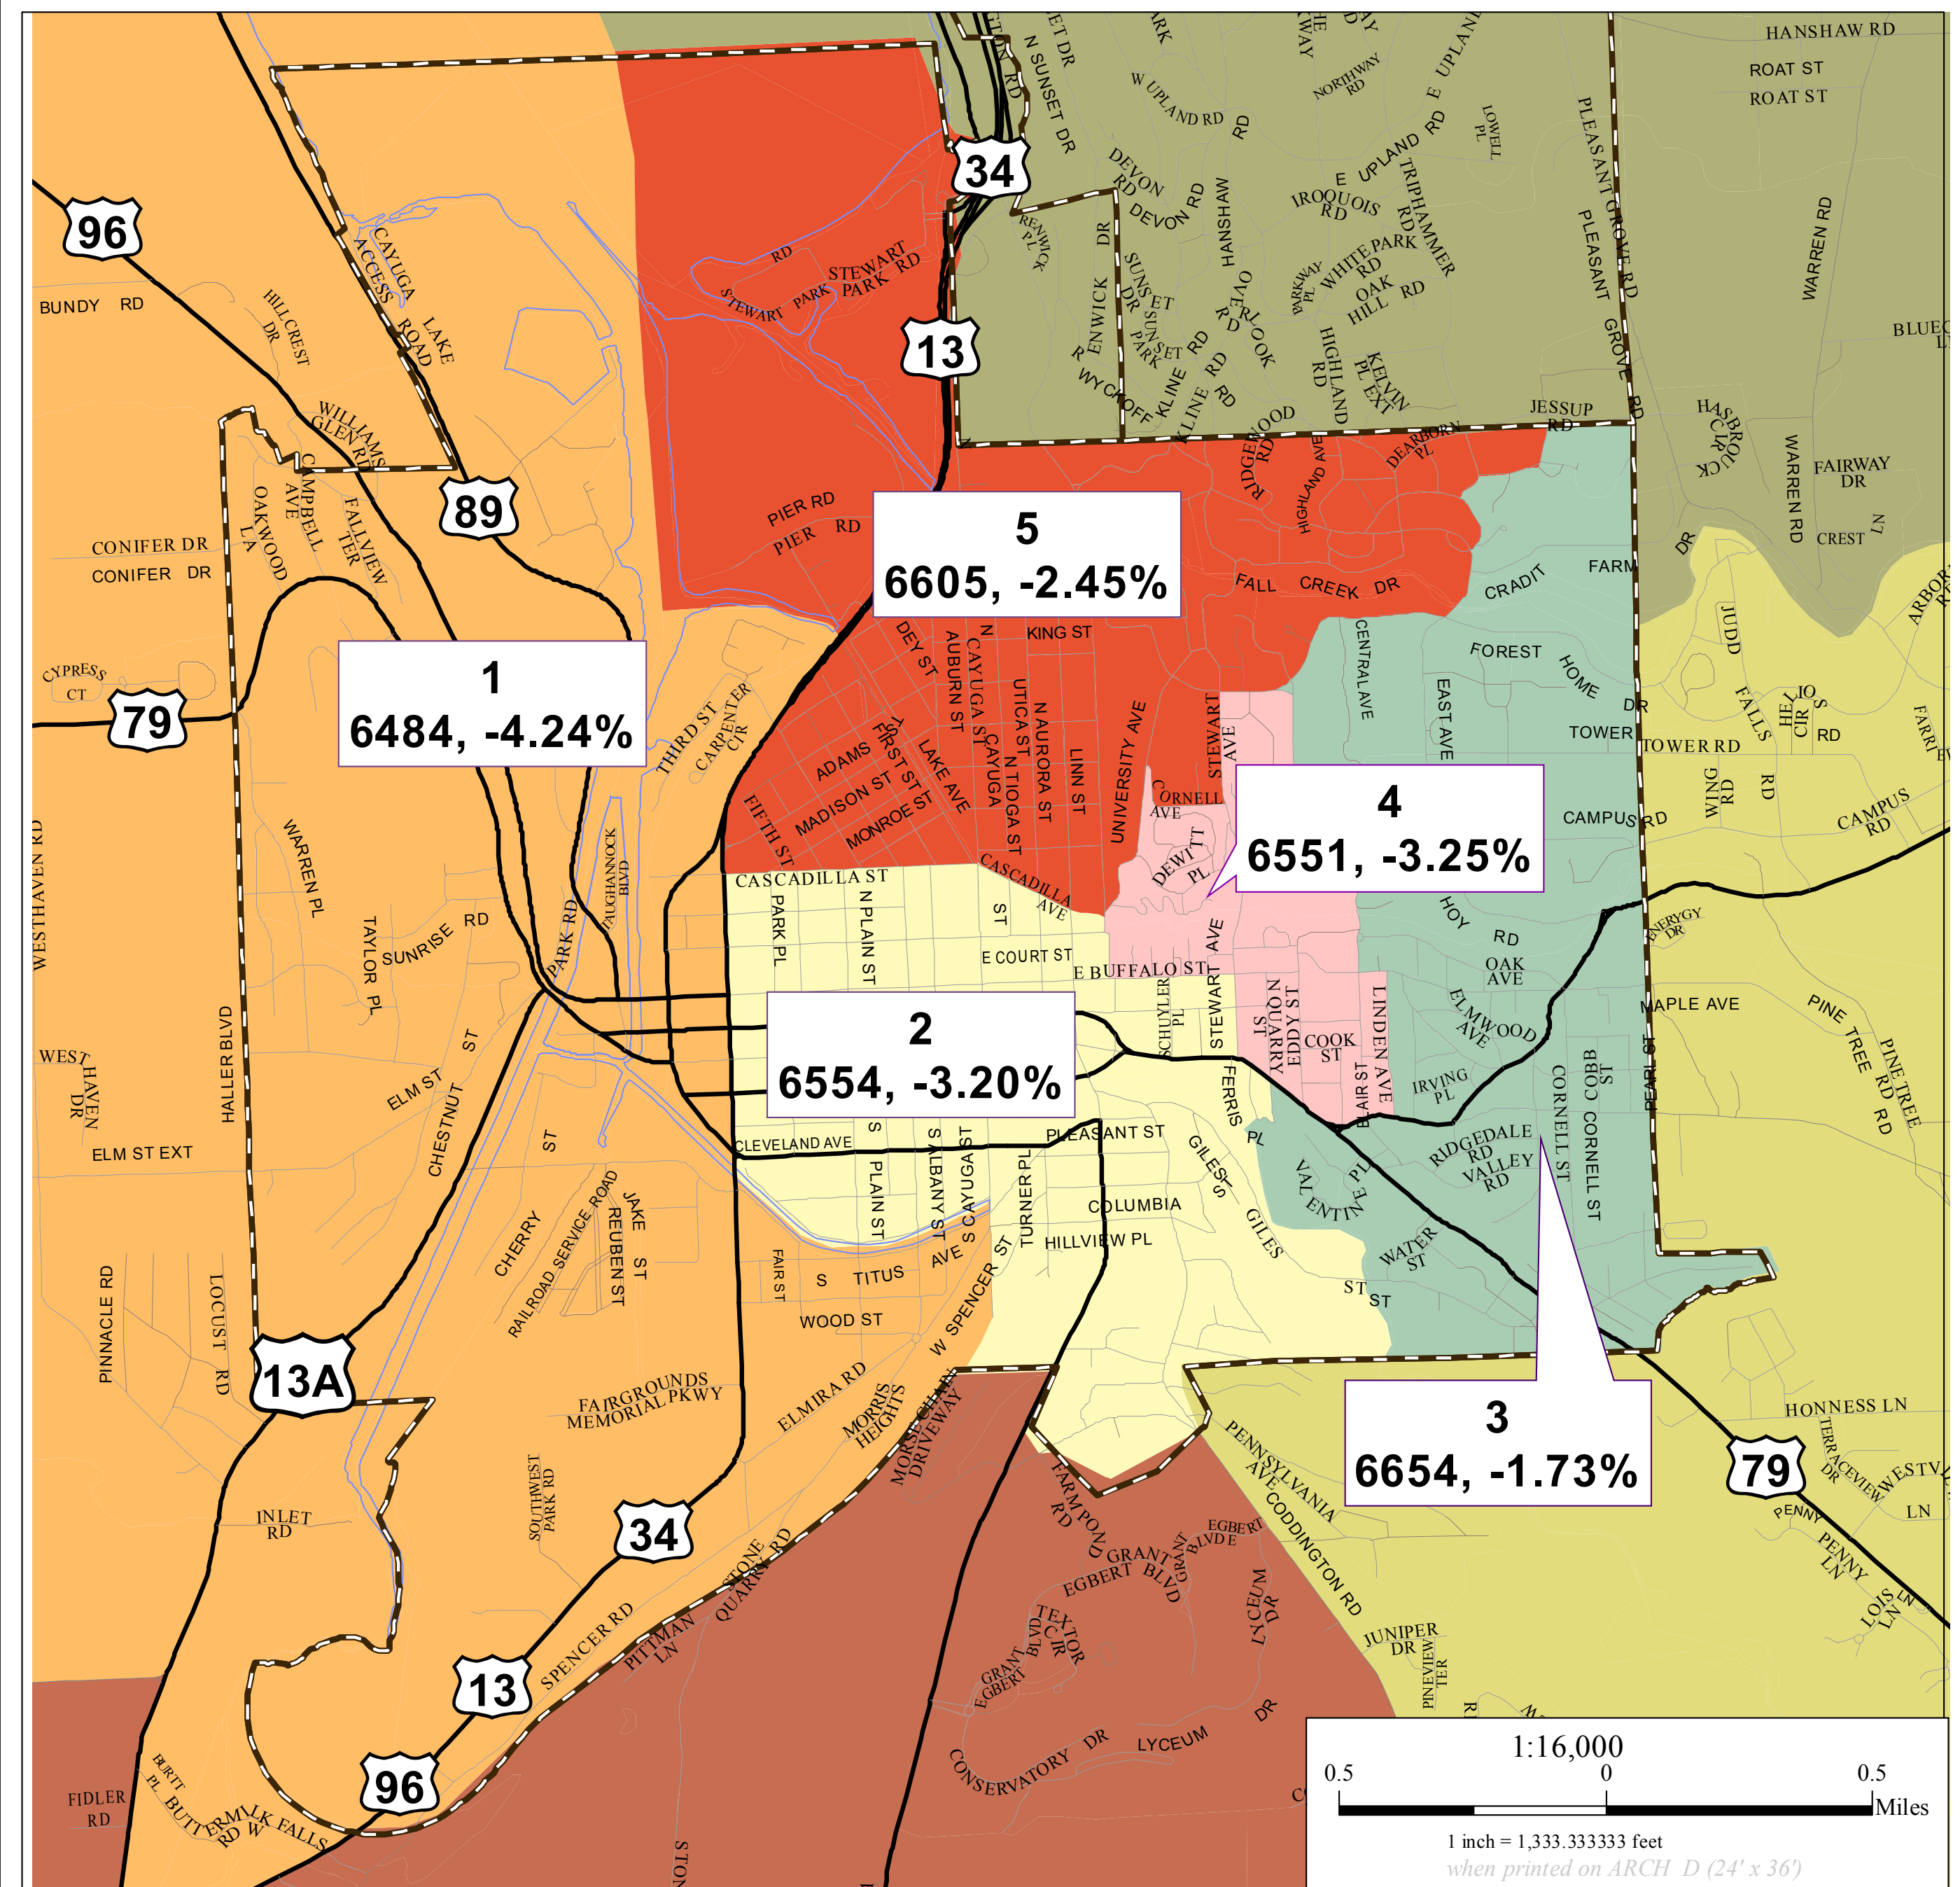

Tompkins County Redistricting

Scenario 15 B - v.1

Legend

Municipal Boundary
 001 006 011
 002 007 012
 003 008 013
 004 009 014
 005 010 015

Ideal Population - 15 Legislative Districts
6771 Per District, 2010

Leg. Dist. No. **3**
 Census 2010 **6218, -3.35%** Deviation from Ideal for 2010

Calculations based on Tompkins County 2010 population total of 101,564 as reported by the U.S. Census Bureau.

Tompkins County GIS Division / ITS
www.tompkins-co.org/gis