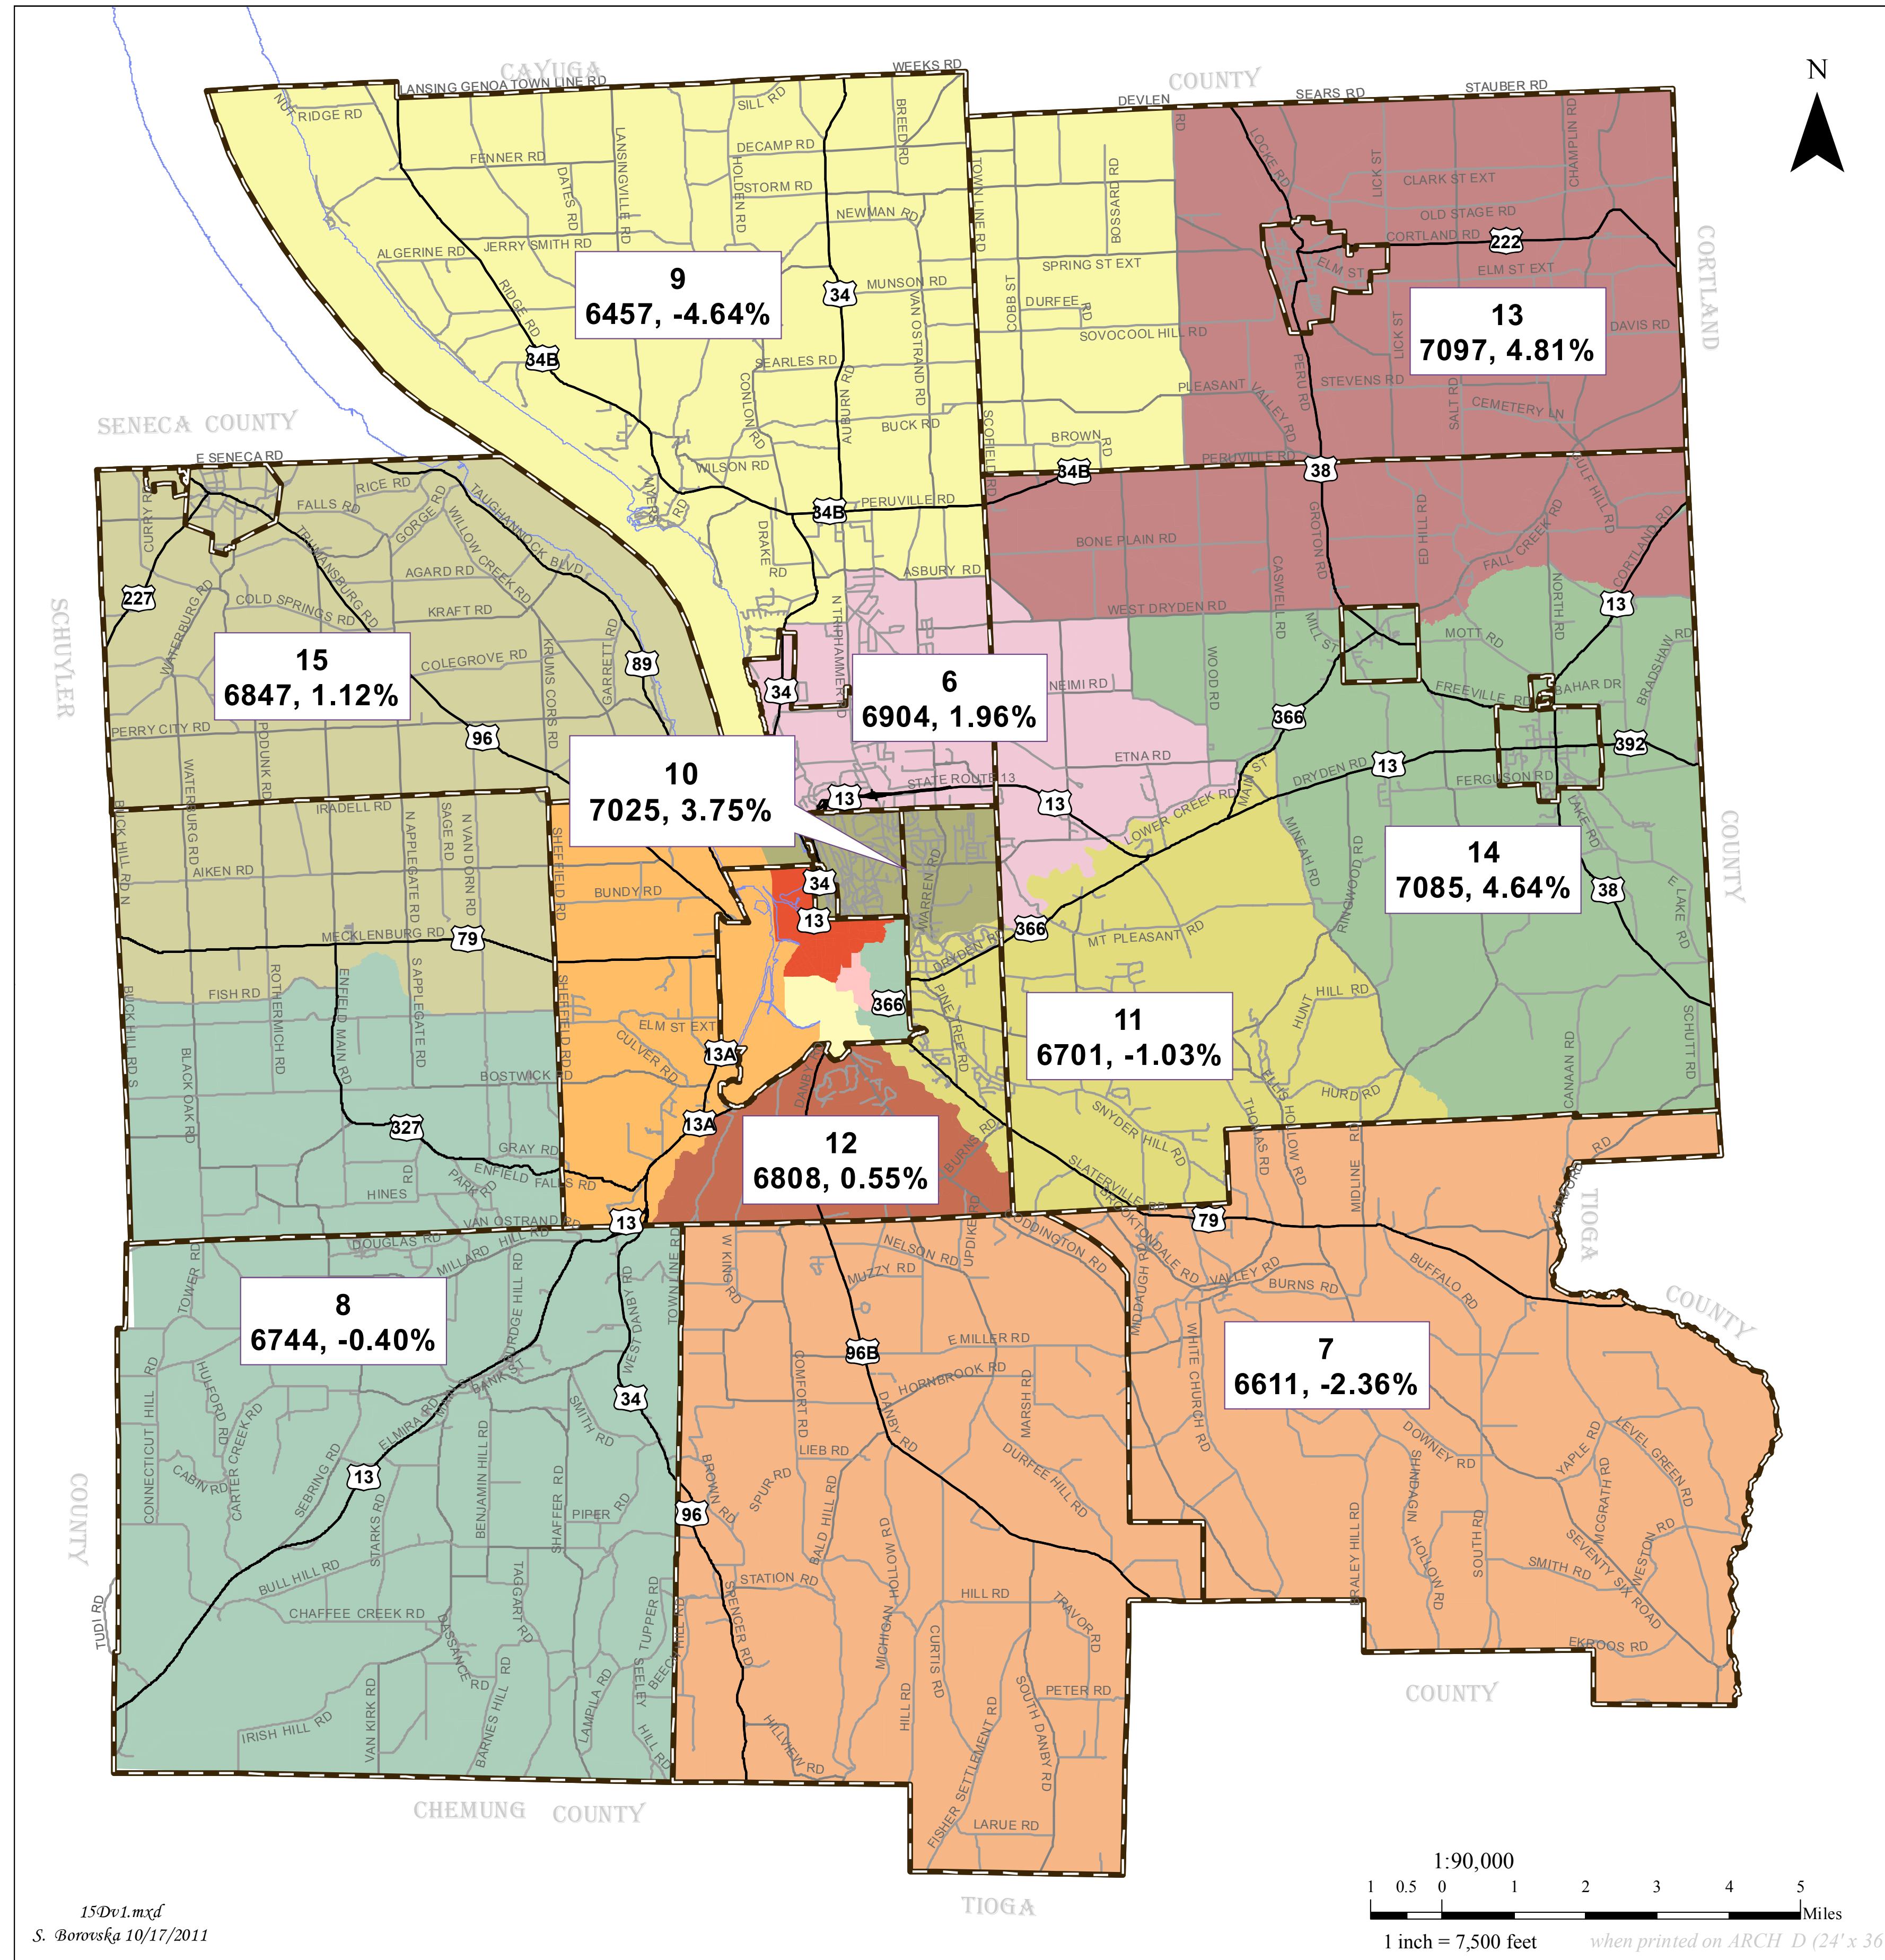

Tompkins County Redistricting

Scenario 15 D - v.1

Legend

Municipal Boundary
Legislative Election Districts
 001 006 011
 002 007 012
 003 008 013
 004 009 014
 005 010 015

Ideal Population - 15 Legislative Districts
6771 Per District, 2010

Leg. Dist. No. **3**
 Census 2010 **6218**, -3.35% Deviation from Ideal for 2010

Calculations based on Tompkins County 2010 population total of 101,564 as reported by the U.S. Census Bureau.

Tompkins County GIS Division / ITS
www.tompkins-co.org/gis