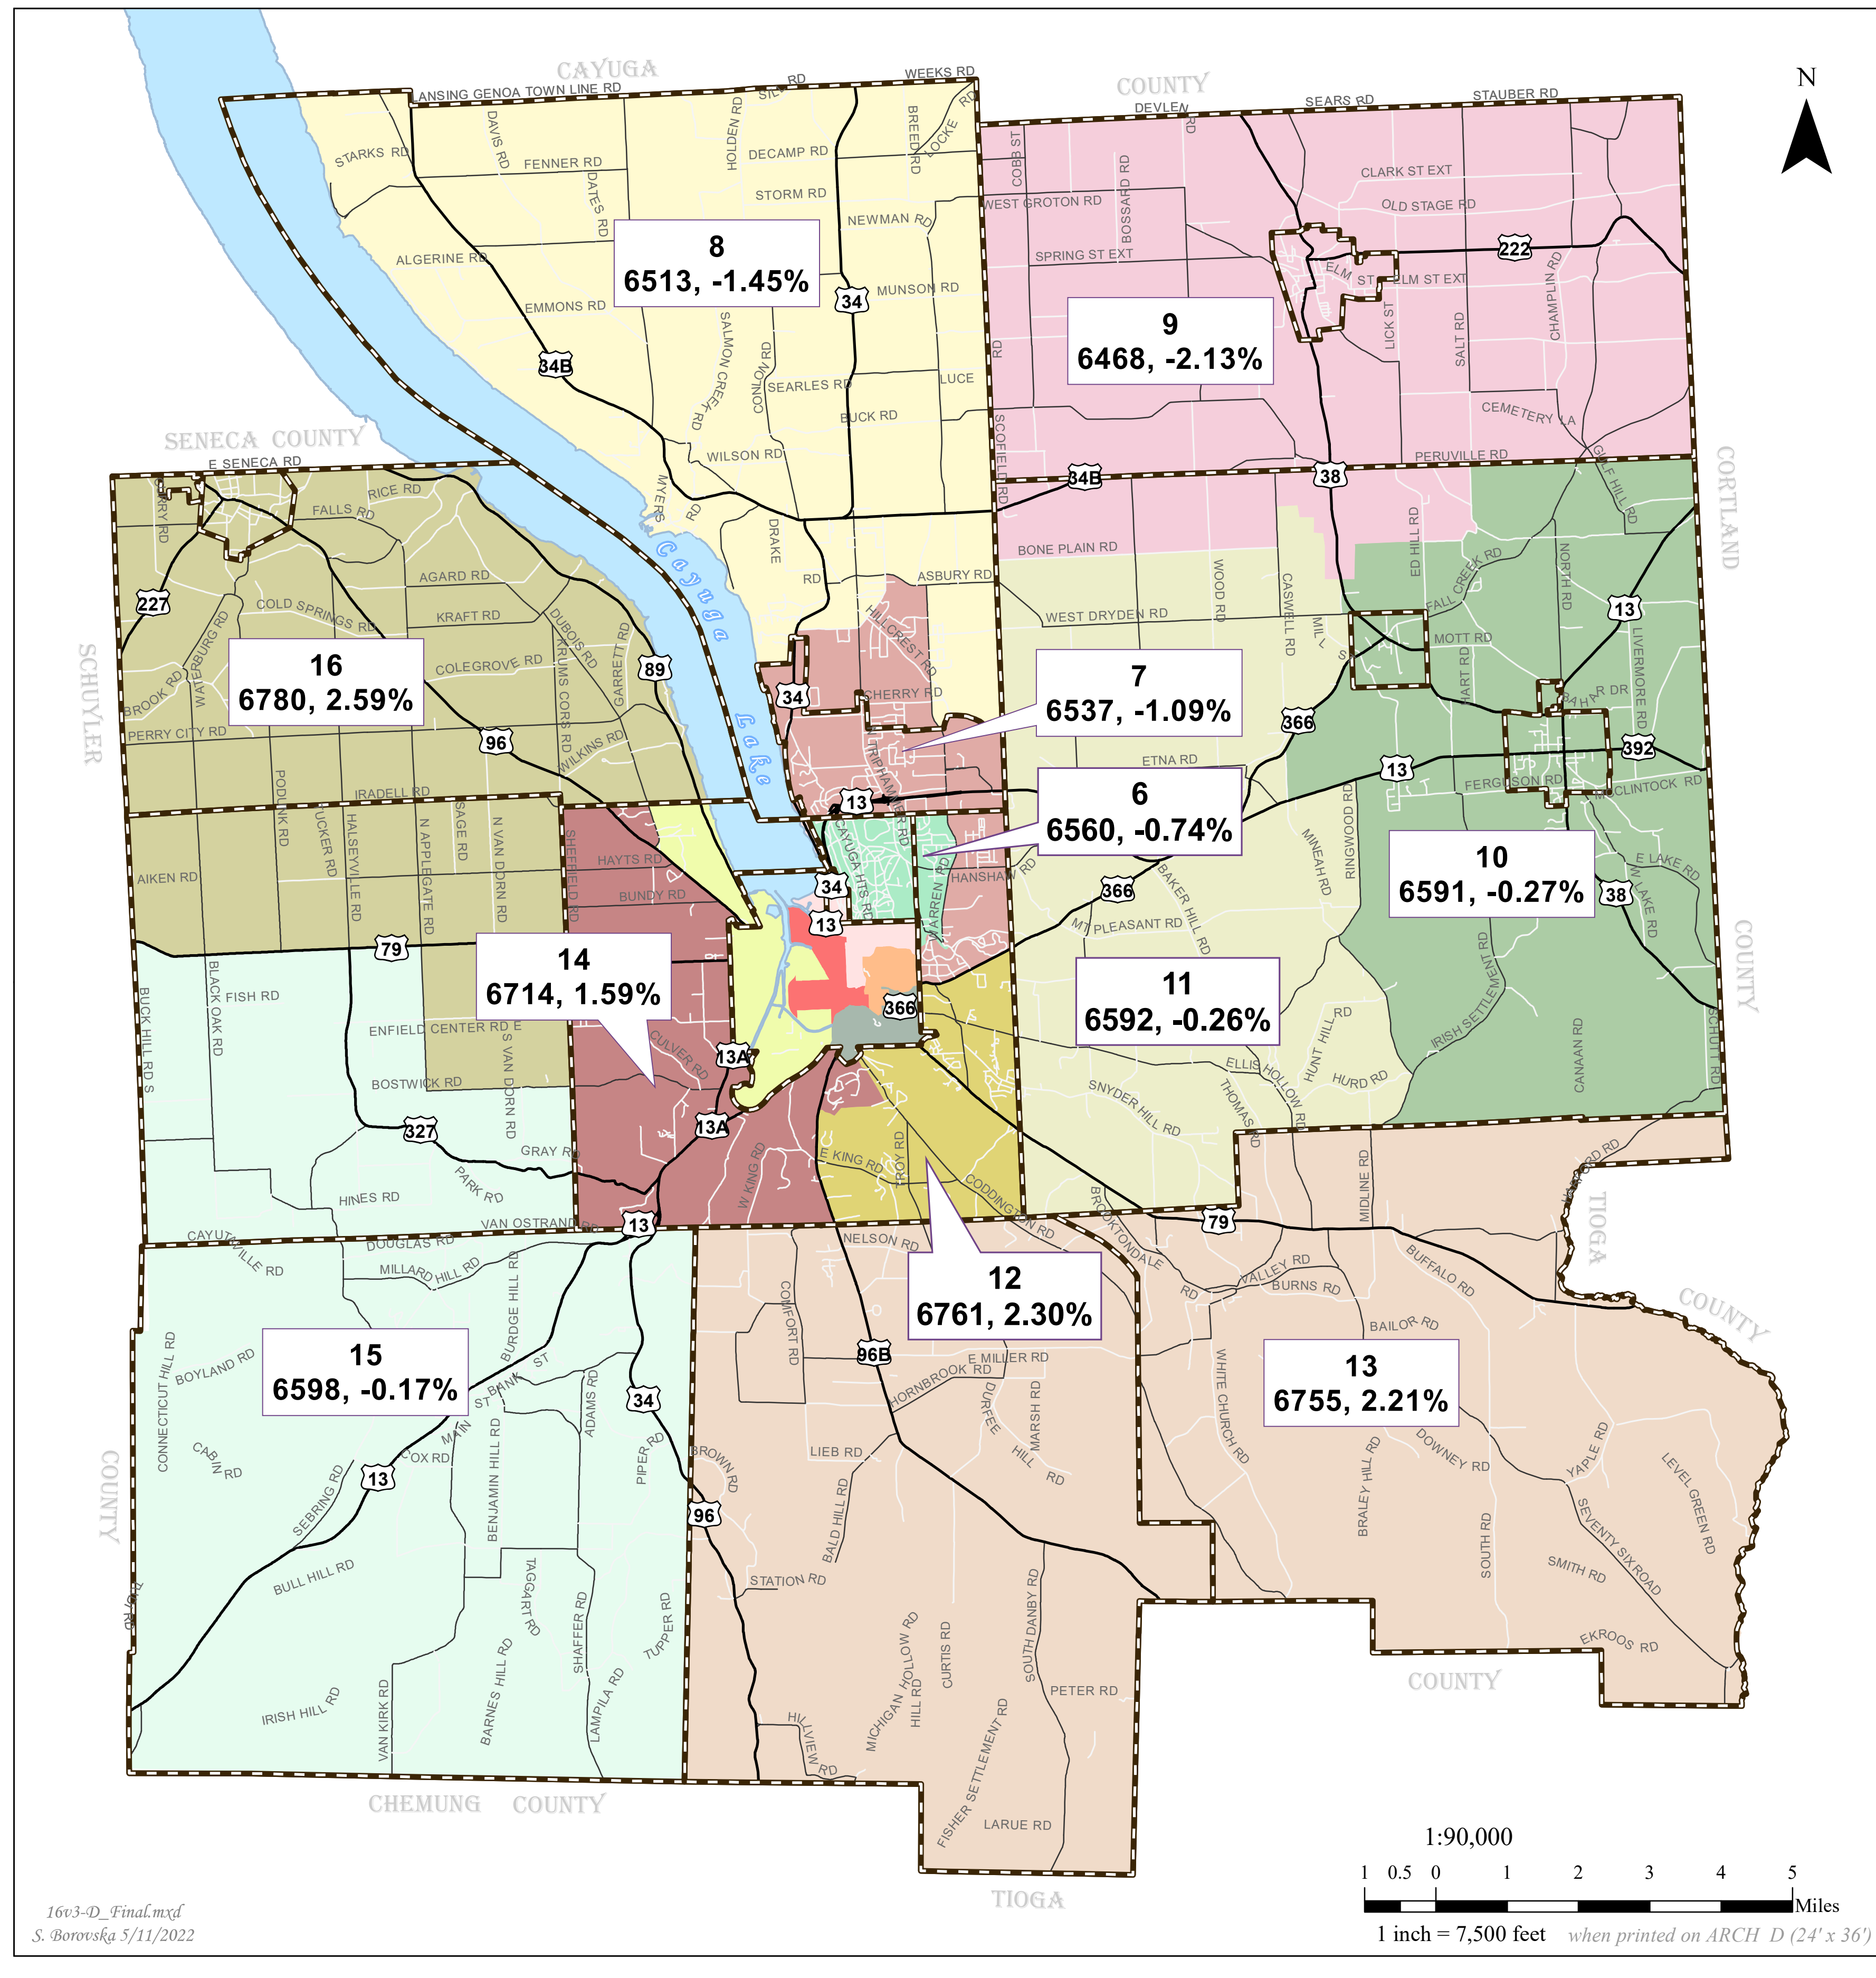

# Tompkins County Redistricting

# Scenario 16 V.3-E

### Legend

Municipal Boundary  
**Legislative Election Districts**  
■ 1    ■ 6    ■ 11    ■ 16  
■ 2    ■ 7    ■ 12    ■ 13  
■ 3    ■ 8    ■ 14    ■ 15  
■ 4    ■ 9    ■ 10    ■ 15

**Total Deviation 4.72 %**  
**Ideal Population - 16 Legislative Districts**  
 6,609 Per District, 2020  
 Leg. Dist. No. **3**  
 Year 2020 **6492, -1.77%** Deviation from Ideal for 2020

Calculations based on Tompkins County 2020 population total of 105,740 as reported by the U.S. Census Bureau.

Tompkins County GIS Division / ITS  
[www.tompkins-co.org/gis](http://www.tompkins-co.org/gis)